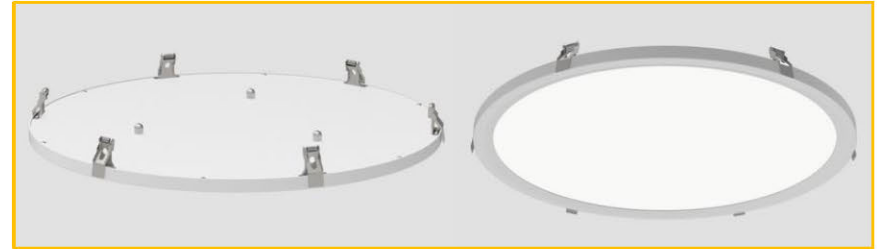

■ **CYNDI Recessed**

Model	Product Dimension	Item No.	Luminous Flux	System Power	Efficiency @ 4000K
D40	∅400*20mm	PLR28/D40 R	2940lm	28W	105lm/W
D50	∅500*20mm	PLR32/D50 R	3360lm	32W	105lm/W
D60	∅600*20mm	PLR40/D60 R	4800lm	40W	120lm/W
D80	∅780*20mm	PLR55/D80 R	6600lm	55W	120lm/W
D100	∅1000*20mm	PLR75/D100 R	9000lm	75W	120lm/W
D120	∅1200*20mm	PLR85/D120 R	10200lm	85W	120lm/W