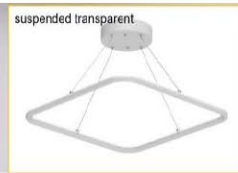

TP
Transparent Suspended