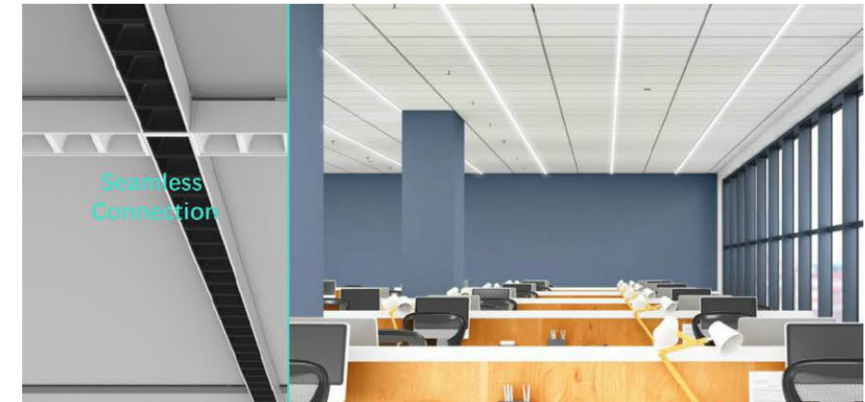

■ TOMI OP Opalic LED T Grid Linear Light

Model	Part Number	Dimension (mm)	Power (W)	Lumen Output	Beam
	TM15/060/OP	600x26x20	15	1800 lm	120°
	TM15/062/OP	625x26x20	15	1800 lm	120°
	TM30/120/OP	1200x26x20	30	3600 lm	120°
	TM30/125/OP	1250x26x20	30	3600 lm	120°