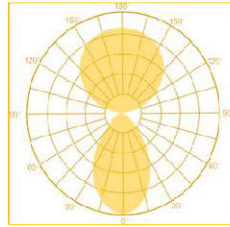

Function	Product Dimension	Item No.	Luminous Flux	System Power
Touch Dim	692 x 310 x 1200mm	LZ60/DM	3000lm↑/3000lm↓	60W (30W↑/30W↓)
	692 x 310 x 1200mm	LZ80/DM	4000lm↑/4000lm↓	80W (40W↑/40W↓)
Touch Dim Motion Sensor	692 x 310 x 1200mm	LZ60/DM-M	3000lm↑/3000lm↓	60W (30W↑/30W↓)
	692 x 310 x 1200mm	LZ80/DM-M	4000lm↑/4000lm↓	80W (40W↑/40W↓)
Touch Dim Motion Sensor Daylight Sensor	692 x 310 x 1200mm	LZ60/DM-D	3000lm↑/3000lm↓	60W (30W↑/30W↓)
	692 x 310 x 1200mm	LZ80/DM-D	4000lm↑/4000lm↓	80W (40W↑/40W↓)