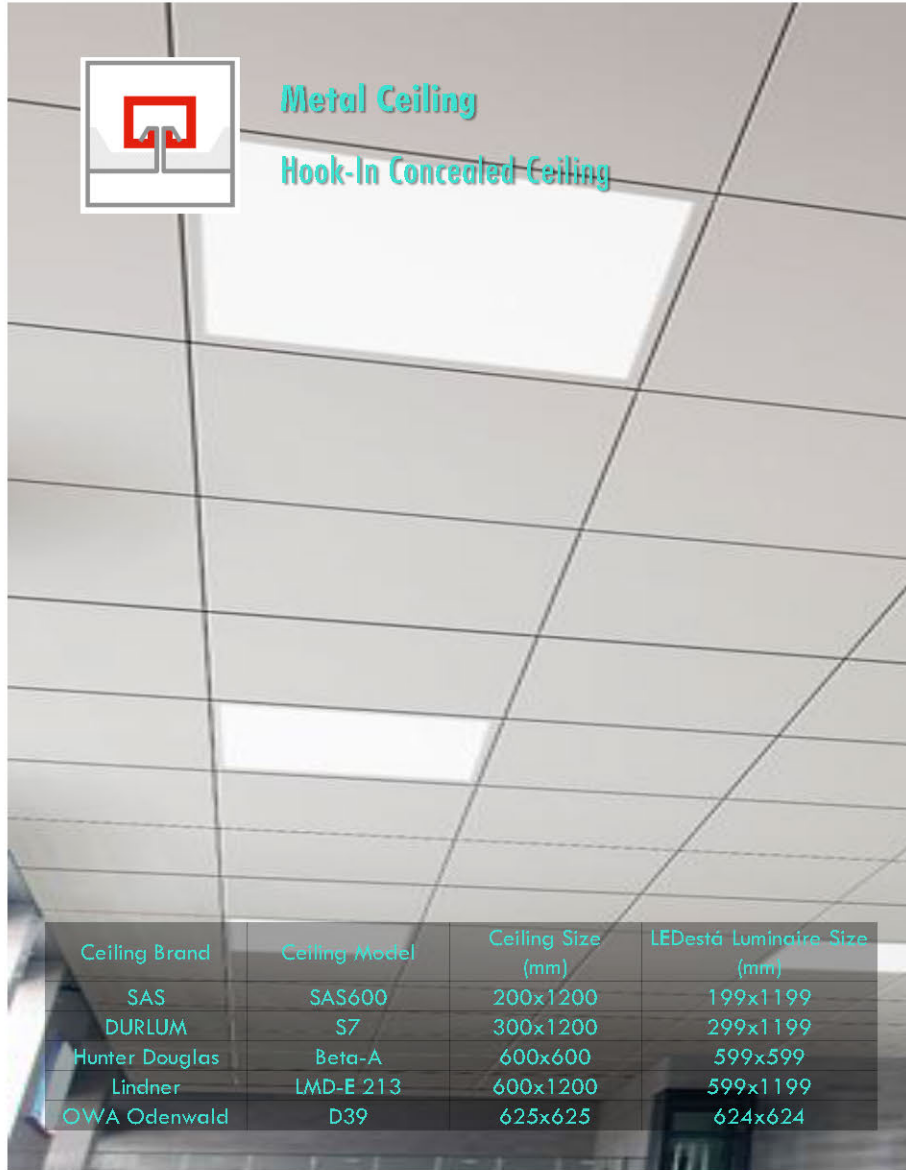

Metal Ceiling
Hook-In Concealed Ceiling

Ceiling Brand	Ceiling Model	Ceiling Size (mm)	LEDestá Luminaire Size (mm)
SAS	SAS600	200x1200	199x1199
DURLUM	S7	300x1200	299x1199
Hunter Douglas	Beta-A	600x600	599x599
Lindner	LMD-E 213	600x1200	599x1199
OWA Odenwald	D39	625x625	624x624