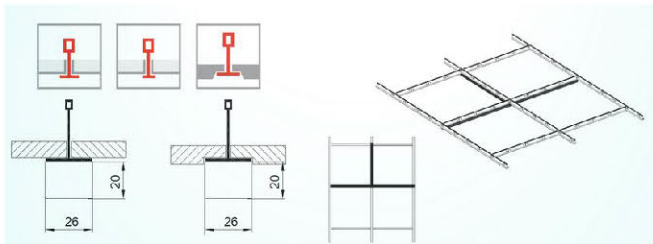

Model	Part Number	Dimension (mm)	Power (W)	Lumen Output	Beam
- Opalic	TM15/060/OP	600x26x20	15	1800 lm	120°
	TM15/062/OP	625x26x20	15	1800 lm	120°
	TM30/120/OP	1200x26x20	30	3600 lm	120°
- Micro Prismatic	TM15/060/MP	600x26x20	15	1500 lm	90°
	TM15/062/MP	625x26x20	15	1500 lm	90°
	TM30/120/MP	1200x26x20	30	3000 lm	90°
- Black Reflector	TM15/060/BR	600x26x20	15	1500 lm	60° /90°
	TM15/062/BR	625x26x20	15	1500 lm	60° /90°
	TM30/120/BR	1200x26x20	30	3000 lm	60° /90°
- White Reflector	TM15/060/WR	600x26x20	15	1650 lm	60° /90°
	TM15/062/WR	625x26x20	15	1650 lm	60° /90°
	TM30/120/WR	1200x26x20	30	3300 lm	60° /90°
- Asymmetric	TM15/060/AS	600x26x20	15	1500 lm	120°
	TM15/062/AS	625x26x20	15	1500 lm	120°
	TM30/120/AS	1200x26x20	30	3000 lm	120°
	TM30/125/AS	1250x26x20	30	3000 lm	120°