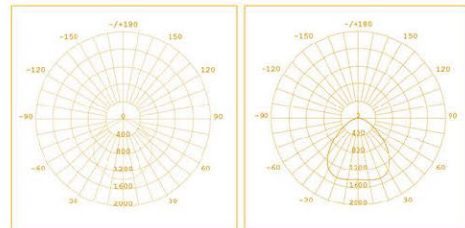

Cyndi Recessed

- •- Recessed with strong clips for cutout installation
- •- Down light only, round panel diameter from 40cm to 120cm
- •- 5 Years Warranty; CE, RoHS2.0, REACH approval
- •Product description: LEDestá LED round panel light family by recessed; direct light only, in diameter of 40cm, 50cm, 60cm, 80cm, 100cm or 120cm, finishing white, black etc.,

■ **CYNDI Recessed**

Model	Product Dimension	Item No.	Luminous Flux	System Power	Efficiency @ 4000K
D40	∅400*20mm	PLR28/D40 R	2940lm	28W	105lm/W
D50	∅500*20mm	PLR32/D50 R	3360lm	32W	105lm/W
D60	∅600*20mm	PLR40/D60 R	4800lm	40W	120lm/W
D80	∅780*20mm	PLR55/D80 R	6600lm	55W	120lm/W
D100	∅1000*20mm	PLR75/D100 R	9000lm	75W	120lm/W
D120	∅1200*20mm	PLR85/D120 R	10200lm	85W	120lm/W