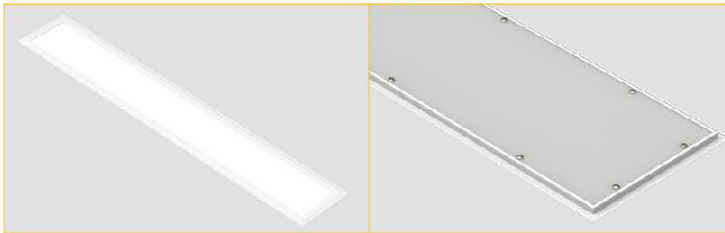

Gypsum Board Ceiling

- •- Recessed frame design for plasterboard recessed installation
- •- EN 12464-1& LG7 Compliant, UGR<19 Optional
- •- 5 Years Warranty; CE, RoHS2.0, REACH approval
- •Product description : The LEDestá™ LED panel lights Recessed Frame series has been designed for the gypsum board/plasterboard/Cut-Out/prepared aperture ceilings.

■ LEDestá RF Recessed Frame LED Panel Light for GYPSUM Board Ceilings

Part No.	Power	Luminous Flux	Dimension (mm)	Cut-Out size (mm)	Efficiency
PLS30/111R	30W	3600lm	150x1150x10	135x1135	120lm/W
PLS30/112R	30W	3600lm	184x1231x10	169x1216	120lm/W
PLS30/212R	30W	3600lm	185x1245x10	170x1230	120lm/W
PLS30/213R	30W	3600lm	185x1295x10	170x1280	120lm/W
PLS35/215R	35W	4200lm	185x1495x10	170x1480	120lm/W
PLS30/312R	30W	3600lm	295x1195x10	280x1180	120lm/W
PLS30/313R	30W	3600lm	308x1245x10	293x1230	120lm/W
PLS35/316R	35W	4200lm	310x1547x10	295x1532	120lm/W
PLS30/050R	30W	3600lm	495x495x10	480x480	120lm/W
PLS30/060R	30W	3600lm	595x595x10	580x580	120lm/W
PLS30/062R	30W	3600lm	620x620x10	605x605	120lm/W