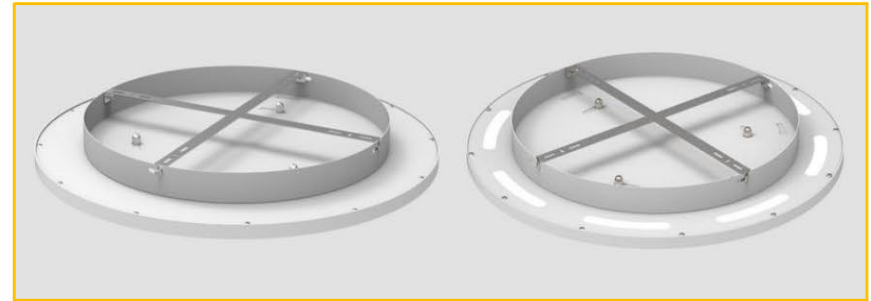

CYNDI | Surface Mounted

■ CYNDI Surface Mounted - Down | Up/Down

Model	Product Dimension	Item No.	Luminous Flux	System Power	Efficiency @ 4000K
D40	∅400*20mm	PLR28/D40 D	2940lm	28W	105lm/W
D50	∅500*20mm	PLR32/D50 D	3360lm	32W	105lm/W
D60	∅600*20mm	PLR40/D60 D	4800lm	40W	120lm/W
D80	∅780*20mm	PLR55/D80 D	6600lm	55W	120lm/W
D100	∅1000*20mm	PLR75/D100 D	9000lm	75W	120lm/W
D120	∅1200*20mm	PLR85/D120 D	10200lm	85W	120lm/W
D40 UD	∅400*20mm	PLR28/D40-UD D	2940lm	28W	105lm/W
D50 UD	∅500*20mm	PLR32/D50-UD D	3360lm	32W	105lm/W
D60 UD	∅600*20mm	PLR40/D60-UD D	4800lm	40W	120lm/W
D80 UD	∅780*20mm	PLR55/D80-UD D	6600lm	55W	120lm/W
D100 UD	∅1000*20mm	PLR75/D100-UD D	9000lm	75W	120lm/W
D120 UD	∅1200*20mm	PLR85/D120-UD D	10200lm	85W	120lm/W