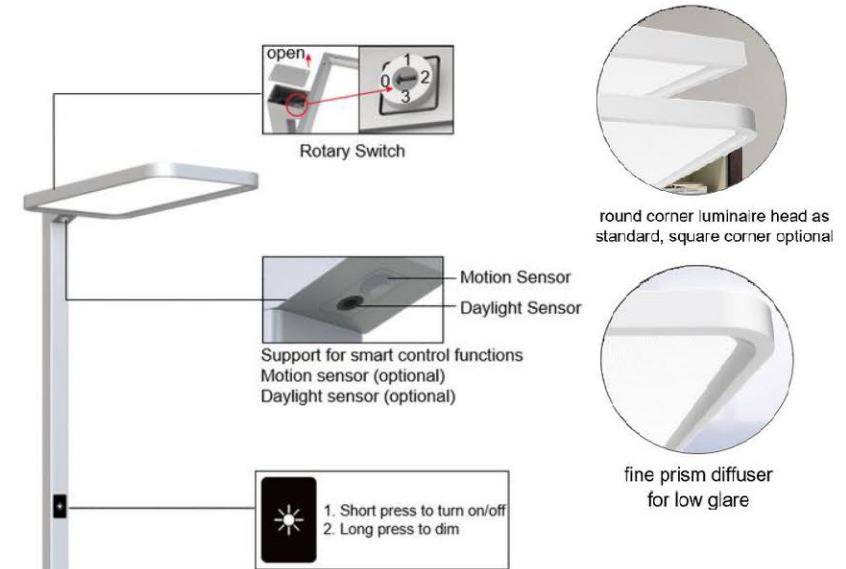

Free Standing and Desktop Luminaire

LIZA

- LED free standing luminaire with uniform light panel
- UGR<18, 100lm/W, 50% direct and 50% indirect, touch dimming
- 5 Years Warranty; CE, RoHS2.0, REACH approval
- Product description: LEDestá LED free standing luminaire LIZA, UGR<18, direct and indirect light distribution, integrated PIR presence sensor and daylight sensor optional, touch dimming synchronous control

■ LIZA LED Free Standing Lamp

Function	Product Dimension	Item No.	Luminous Flux	System Power
Touch Dim	692 x 310 x 1950mm	LZ60/FM	3000lm↑/3000lm↓	60W (30W↑/30W↓)
	692 x 310 x 1950mm	LZ80/FM	4000lm↑/4000lm↓	80W (40W↑/40W↓)
Touch Dim Motion Sensor	692 x 310 x 1950mm	FLZ0/FM-M	3000lm↑/3000lm↓	60W (30W↑/30W↓)
	692 x 310 x 1950mm	LZ80/FM-M	4000lm↑/4000lm↓	80W (40W↑/40W↓)
Touch Dim Motion Sensor Daylight Sensor	692 x 310 x 1950mm	LZ60/FM-D	3000lm↑/3000lm↓	60W (30W↑/30W↓)
	692 x 310 x 1950mm	LZ80/FM-D	4000lm↑/4000lm↓	80W (40W↑/40W↓)