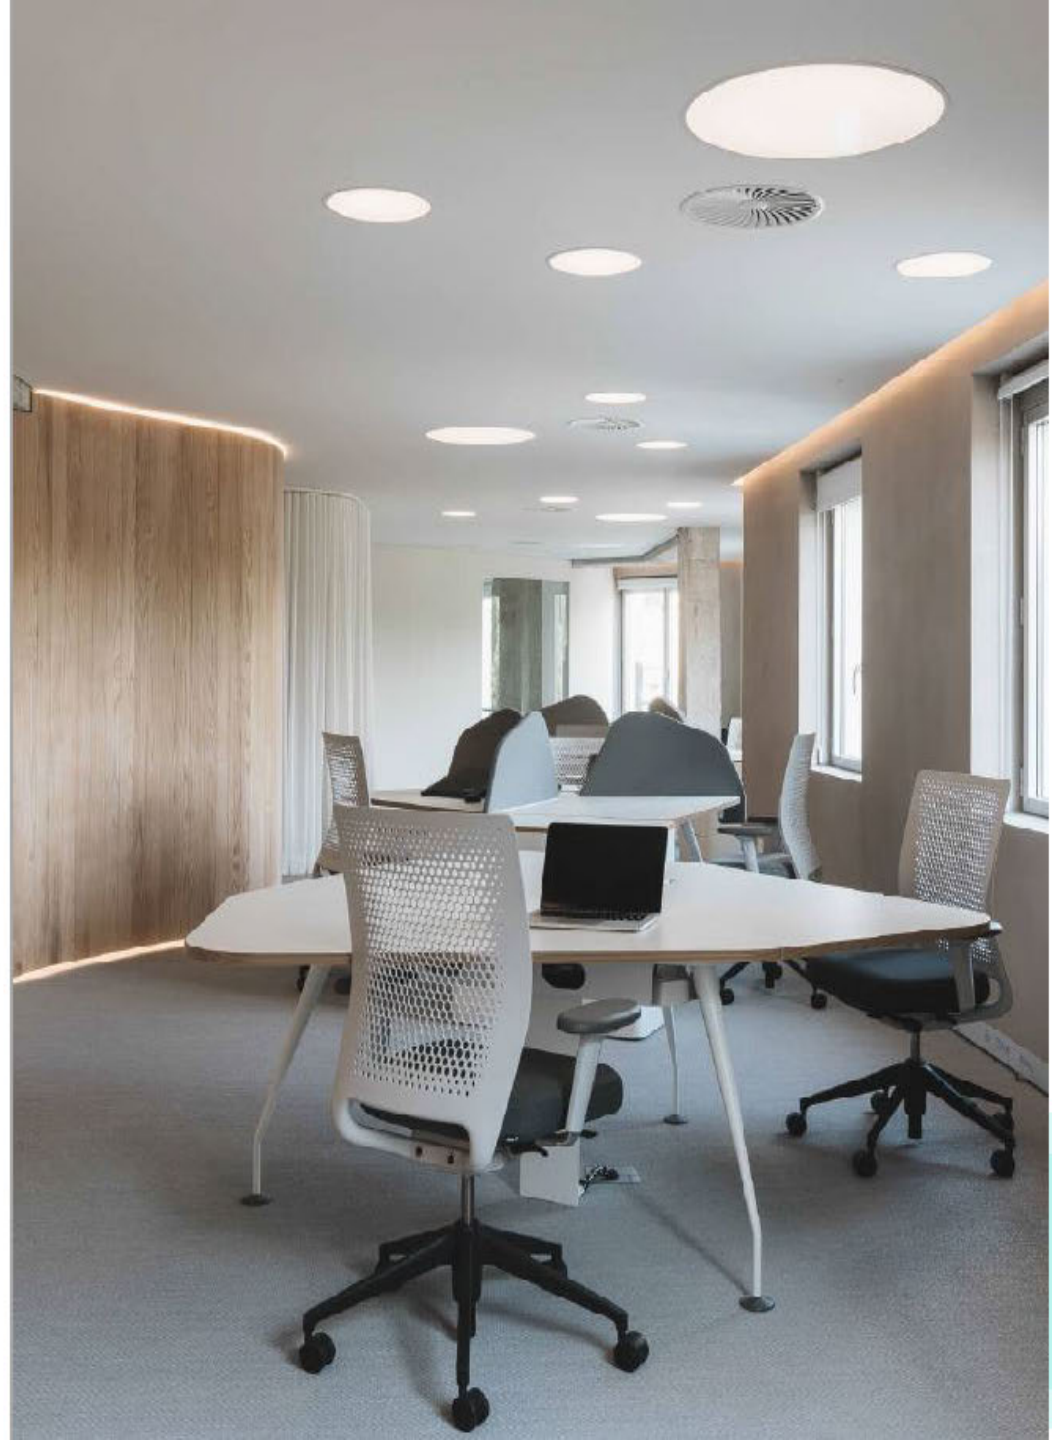

Round LED Panel
Lights
Jessica
for
Recessed
Surface Mounted
Suspended
Stem Mounting
Installation

Overview

The LEDestá™ round panel light Jessica series are stylish designed backlite luminaires, with a wide range from diameter 30cm to 120cm. Lunar floats below the ceiling like a moon. With its uniform, glare-free light and modern, purist design this series of round luminaires lends any room a special look, and is ideal for e.g. creative zones, VDU workstations and prestigious sales spaces.