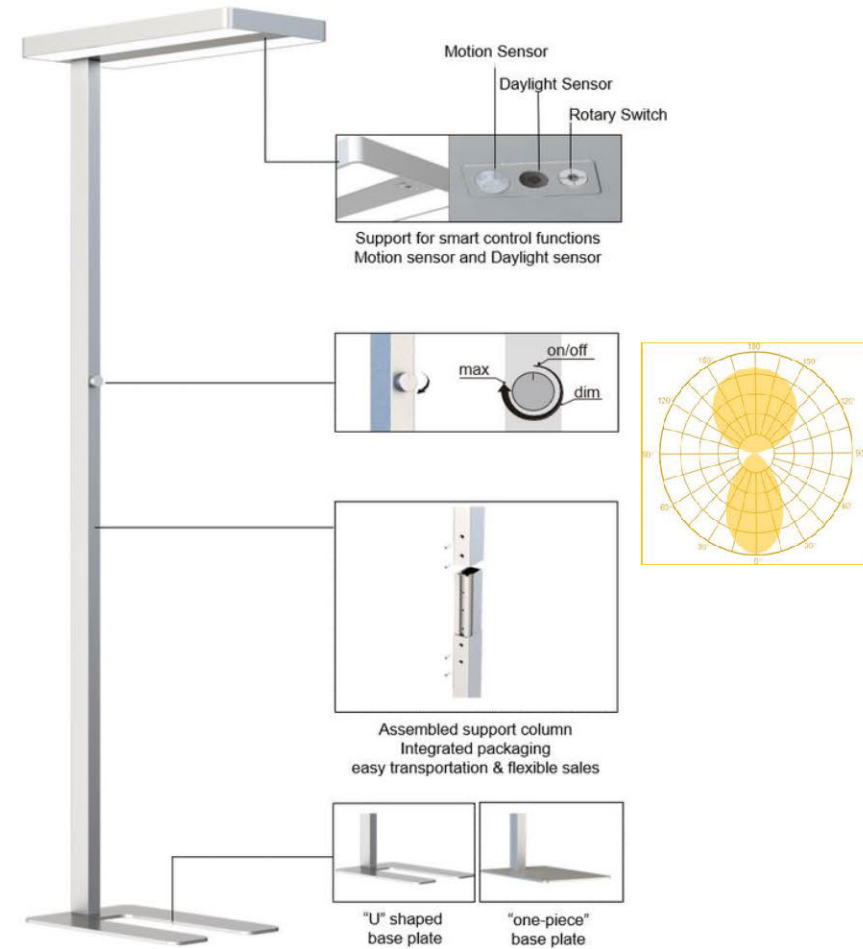

■ LIZA LED Free Standing Lamp

Function	Product Dimension	Item No.	Luminous Flux	System Power
Touch Dim	692 x 310 x 1950mm	LZ60/FM	3000lm↑/3000lm↓	60W (30W↑/30W↓)
	692 x 310 x 1950mm	LZ80/FM	4000lm↑/4000lm↓	80W (40W↑/40W↓)
Touch Dim Motion Sensor	692 x 310 x 1950mm	FLZ0/FM-M	3000lm↑/3000lm↓	60W (30W↑/30W↓)
	692 x 310 x 1950mm	LZ80/FM-M	4000lm↑/4000lm↓	80W (40W↑/40W↓)
Touch Dim Motion Sensor Daylight Sensor	692 x 310 x 1950mm	LZ60/FM-D	3000lm↑/3000lm↓	60W (30W↑/30W↓)
	692 x 310 x 1950mm	LZ80/FM-D	4000lm↑/4000lm↓	80W (40W↑/40W↓)

■ LIZA D LED Desktop Lamp

LIZA D

- LED desktop luminaire with uniform light panel
- UGR<18, 100lm/W, 50% direct and 50% indirect, touch dimming
- 5 Years Warranty; CE, RoHS2.0, REACH approval
- Product description: LEDestá LED desktop luminaire LIZA D, UGR<18, direct and indirect light distribution, integrated PIR presence sensor and daylight sensor optional, touch dimming synchronous control

Function	Product Dimension	Item No.	Luminous Flux	System Power
Touch Dim	692 x 310 x 1200mm	LZ60/DM	3000lm↑/3000lm↓	60W (30W↑/30W↓)
	692 x 310 x 1200mm	LZ80/DM	4000lm↑/4000lm↓	80W (40W↑/40W↓)
Touch Dim Motion Sensor	692 x 310 x 1200mm	LZ60/DM-M	3000lm↑/3000lm↓	60W (30W↑/30W↓)
	692 x 310 x 1200mm	LZ80/DM-M	4000lm↑/4000lm↓	80W (40W↑/40W↓)
Touch Dim Motion Sensor Daylight Sensor	692 x 310 x 1200mm	LZ60/DM-D	3000lm↑/3000lm↓	60W (30W↑/30W↓)
	692 x 310 x 1200mm	LZ80/DM-D	4000lm↑/4000lm↓	80W (40W↑/40W↓)

TWIX

- LED free standing luminaire head in classic design - UGR<17, 110lm/W, 50% direct and 50% indirect, knob dimming
- 5 Years Warranty; CE, RoHS2.0, REACH approval
- Product description: LEDestá LED free standing luminaire TWIX, UGR<17, direct and indirect light distribution, integrated PIR presence sensor and daylight sensor optional, knob dimming synchronous control.