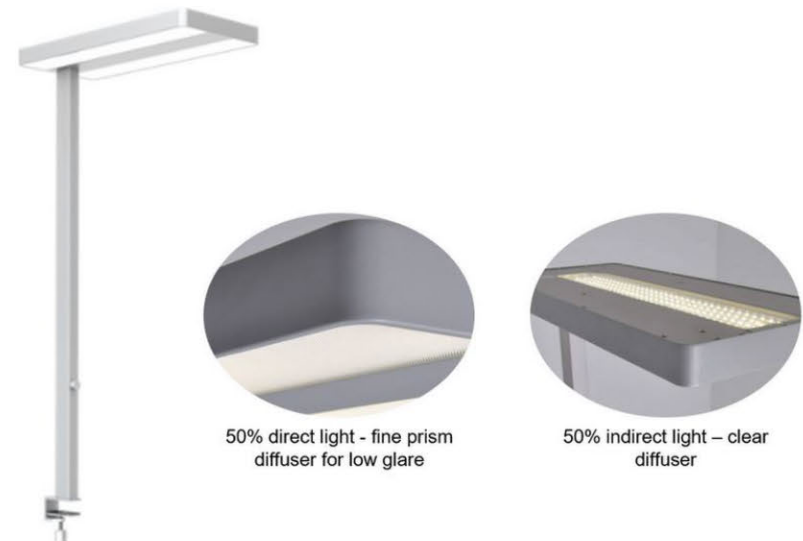

■ TWIX D LED Desktop Lamp

Function	Product Dimension	Item No.	Luminous Flux	System Power
Knob Dim	610 x 280 x 1200mm	TX60/DT	3500lm↑/3100lm↓	60W (30W↑/30W↓)
	610 x 280 x 1200mm	TX80/DT	4600lm↑/4200lm↓	80W (40W↑/40W↓)
Knob Dim Motion Sensor	610 x 280 x 1200mm	TX60/DT-M	3500lm↑/3100lm↓	60W (30W↑/30W↓)
	610 x 280 x 1200mm	TX80/DT-M	4600lm↑/4200lm↓	80W (40W↑/40W↓)
Knob Dim Motion Sensor Daylight Sensor	610 x 280 x 1200mm	TX60/DT-D	3500lm↑/3100lm↓	60W (30W↑/30W↓)
	610 x 280 x 1200mm	TX80/DT-D	4600lm↑/4200lm↓	80W (40W↑/40W↓)