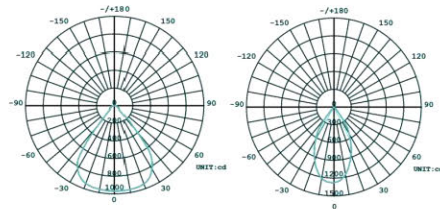

Tomi WR – White Reflector

- UGR<19 at 60D&90D beam
- All patterns are possible; Seamless Connection.
- One driver to multiple light module, loop in&out
- 5 Years Warranty; CE, RoHS2.0, REACH approval
- •Product description: The LEDestá™ LED T grid linear light - Tomi, is designed for T15/T24 T bars. No need to modify or change anything on original T-bar or ceilings, Tomi is fixed to the original T bar easily and fast.

■ TOMI WR White Reflector LED T Grid Linear Light

Suitable for
All T24/T15
T-Bar
Ceilings

Model	Part Number	Dimension (mm)	Power (W)	Lumen Output	Beam
	TM15/060/WR	600x26x20	15	1650 lm	60° /90°
	TM15/062/WR	625x26x20	15	1650 lm	60° /90°
	TM30/120/WR	1200x26x20	30	3300 lm	60° /90°
	TM30/125/WR	1250x26x20	30	3300 lm	60° /90°