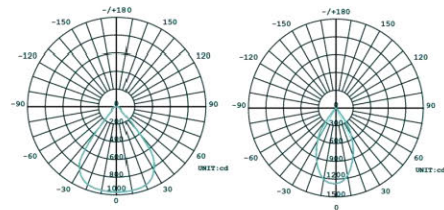

Tomi BR – Black Reflector

- - UGR < 16 at 60D beam, UGR < 19 at 90D beam
- - All patterns are possible; Seamless Connection.
- - One driver to multiple light module, loop in&out
- - 5 Years Warranty; CE, RoHS2.0, REACH approval
- Product description: The LEDestá™ LED T grid linear light - Tomi, is designed for T15/T24 T bars. No need to modify or change anything on original T-bar or ceilings, Tomi is fixed to the original T bar easily and fast.

■ TOMI BR Black Reflector LED T Grid Linear Light

Model	Part Number	Dimension (mm)	Power (W)	Lumen Output	Beam
BR-Black Reflector	TM15/060/BR	600x26x20	15	1500 lm	60° /90°
	TM15/062/BR	625x26x20	15	1500 lm	60° /90°
	TM30/120/BR	1200x26x20	30	3000 lm	60° /90°
	TM30/125/BR	1250x26x20	30	3000 lm	60° /90°