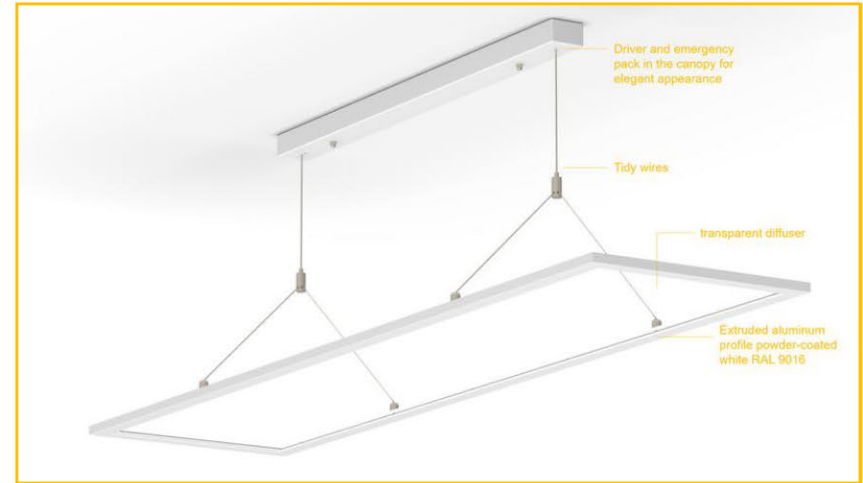

■ VIBER Linear LED Panel Light – Up/Down | Transparent

Model	Part No.	Power	Luminous Flux	Dimension
300x1200	PLS30/312P-UD	30W	1170lm↑2730lm↓	295x1195x15 mm
250x1200	PLS30/212P-UD	30W	1170lm↑2730lm↓	245x1195x15 mm
250x1500	PLS40/215P-UD	40W	1560lm↑3640lm↓	245x1495x15 mm
250x1800	PLS45/218P-UD	45W	1755lm↑4095lm↓	245x1795x15 mm
300x1200	PLS30/312P-TP	30W	1950lm↑ 1950lm↓	295x1195x15 mm
250x1200	PLS30/212P-TP	30W	1950lm↑ 1950lm↓	245x1195x15 mm
250x1500	PLS40/215P-TP	40W	2600lm↑ 2600lm↓	245x1495x15 mm
250x1800	PLS45/218P-TP	45W	2925lm↑ 2925lm↓	245x1795x15 mm