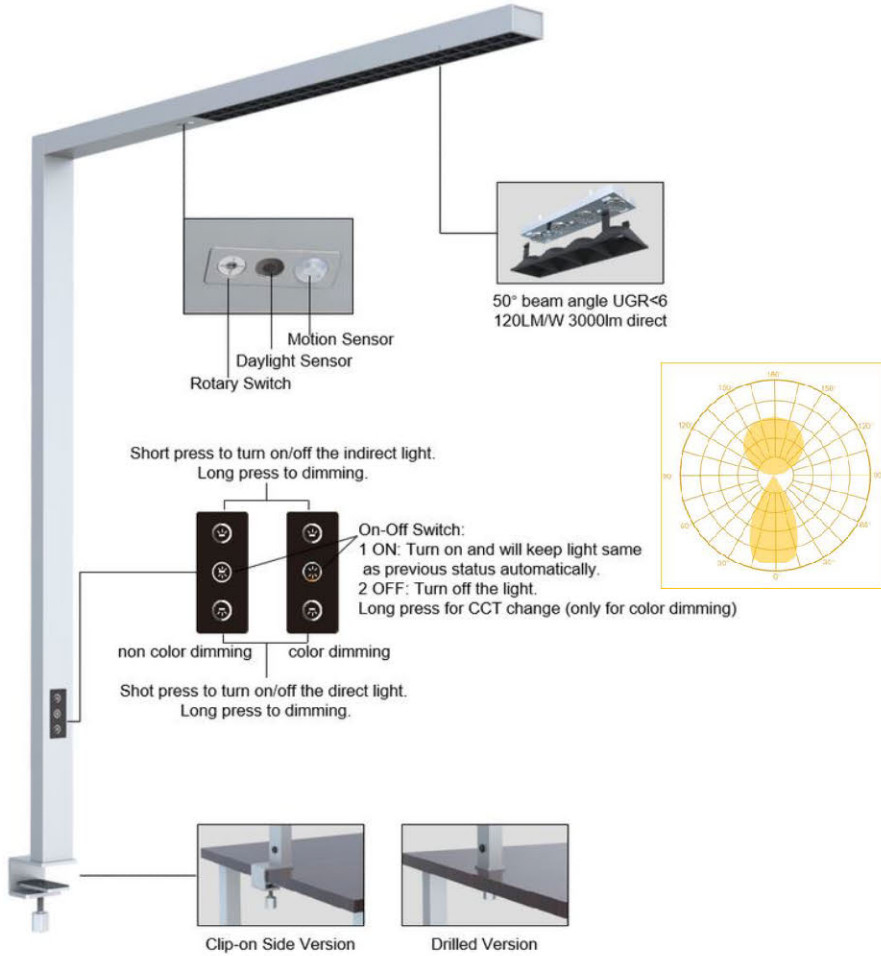

LUNA D

- LED desktop luminaire linear shaped
- UGR<6, 120lm/W, 30% direct and 70% indirect, touch dimming
- 5 Years Warranty; CE, RoHS2.0, REACH approval
- Product description: LEDestá LED desktop luminaire LUNA D, UGR<6, direct and indirect light distribution, integrated PIR presence sensor and daylight sensor optional, touch dimming asynchronous control