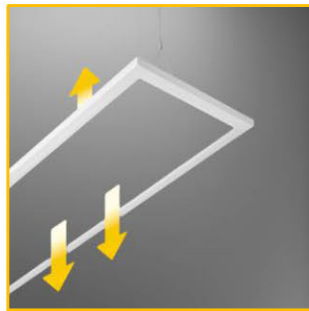

UD D
Up/Down Surface Mounted

UD
Up/Down Suspended

TP
Transparent Suspended

■ ROCKET Round Corner LED Panel Light – Up/Down | Transparent

Model	Part No.	Power	Luminous Flux	Dimension
400x400	PLR28/S40-UD	28W	882 lm ↑ 2058 lm ↓	400x400x20
500x500	PLR32/S50-UD	32W	1008 lm ↑ 2352 lm ↓	500x500x20
600x600	PLR40/S60-UD	40W	1440 lm ↑ 3360 lm ↓	600x600x20
400x800	PLR40/S48-UD	40W	1440 lm ↑ 3360 lm ↓	400x800x20
300x1200	PLR45/S31-UD	45W	1620 lm ↑ 3780 lm ↓	300x1200x20
400x400	PLR28/S40-UD D	28W	588 lm ↑ 2352 lm ↓	400x400x20
500x500	PLR32/S50-UD D	32W	672 lm ↑ 2688 lm ↓	500x500x20
600x600	PLR40/S60-UD D	40W	960 lm ↑ 3840 lm ↓	600x600x20
400x800	PLR40/S48-UD D	40W	960 lm ↑ 3840 lm ↓	400x800x20
300x1200	PLR45/S31-UD D	45W	1080 lm ↑ 4320 lm ↓	300x1200x20
400x400	PLR28/S40-TP	28W	1470 lm ↑ 1470 lm ↓	400x400x20
500x500	PLR32/S50-TP	32W	1680 lm ↑ 1680 lm ↓	500x500x20
600x600	PLR40/S60-TP	40W	2400 lm ↑ 2400 lm ↓	600x600x20
400x800	PLR40/S48-TP	40W	2400 lm ↑ 2400 lm ↓	400x800x20
300x1200	PLR45/S31-TP	45W	2700 lm ↑ 2700 lm ↓	300x1200x20