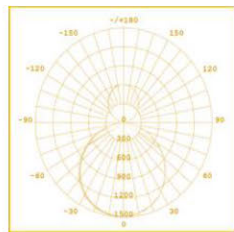

UD
Up/Down Suspended