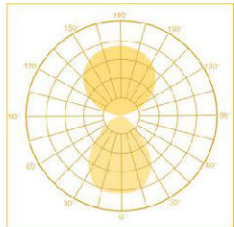

Function	Product Dimension	Item No.	Luminous Flux	System Power
Touch Dim	692 x 310 x 1200mm	LZ60/DM	3000lm↑/3000lm↓	60W (30W↑/30W↓)
	692 x 310 x 1200mm	LZ80/DM	4000lm↑/4000lm↓	80W (40W↑/40W↓)
Touch Dim Motion Sensor	692 x 310 x 1200mm	LZ60/DM-M	3000lm↑/3000lm↓	60W (30W↑/30W↓)
	692 x 310 x 1200mm	LZ80/DM-M	4000lm↑/4000lm↓	80W (40W↑/40W↓)
Touch Dim Motion Sensor Daylight Sensor	692 x 310 x 1200mm	LZ60/DM-D	3000lm↑/3000lm↓	60W (30W↑/30W↓)
	692 x 310 x 1200mm	LZ80/DM-D	4000lm↑/4000lm↓	80W (40W↑/40W↓)