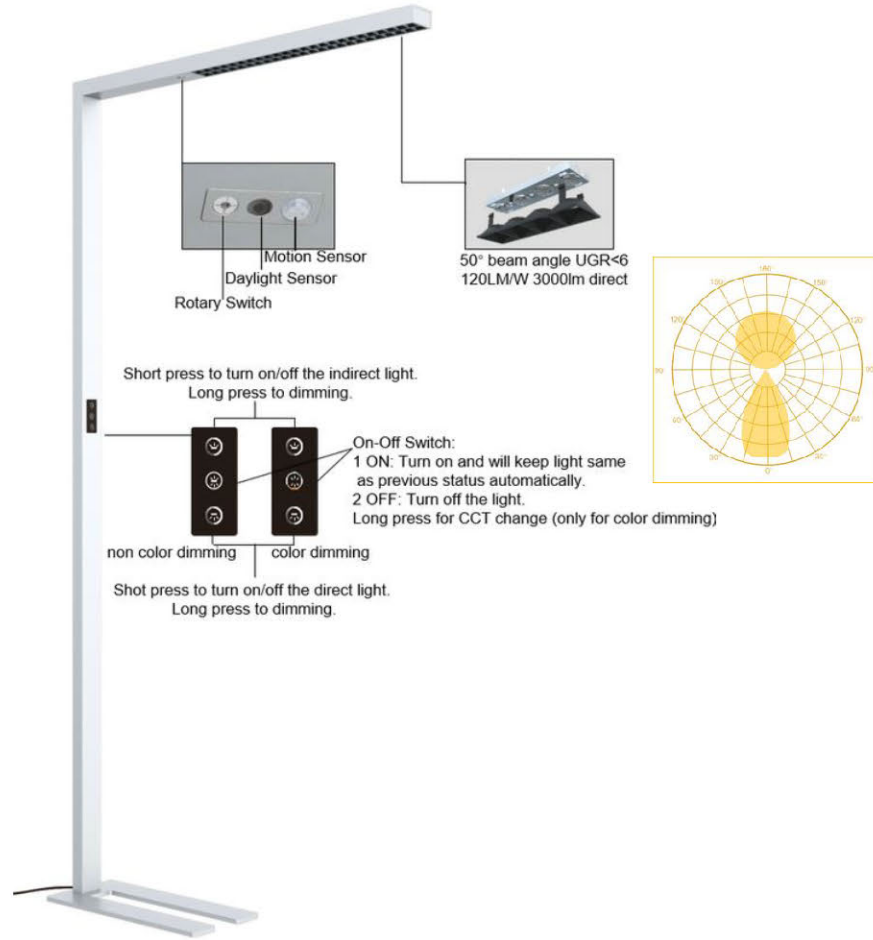

LUNA

- LED free standing luminaire linear shaped
- UGR<6, 120lm/W, 30% direct and 70% indirect, touch dimming
- 5 Years Warranty; CE, RoHS2.0, REACH approval
- •Product description: LEDestá LED free standing luminaire LUNA, UGR<6, direct and indirect light distribution, integrated PIR presence sensor and daylight sensor optional, touch dimming asynchronous control