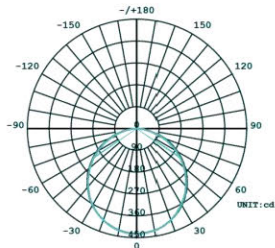

Tomi OP – Opalic Diffuser

- •- Tool-less installation on T15/T24 T bars
- •- All patterns are possible; Seamless Connection.
- •- One driver to multiple light module, loop in&out
- •- 5 Years Warranty; CE, RoHS2.0, REACH approval
- •Product description: The LEDestá™ LED T grid linear light - Tomi, is designed for T15/T24 T bars. No need to modify or change anything on original T-bar or ceilings, Tomi is fixed to the original T bar easily and fast.

■ TOMI OP Opalic LED T Grid Linear Light

Model	Part Number	Dimension (mm)	Power (W)	Lumen Output	Beam
	TM15/060/OP	600x26x20	15	1800 lm	120°
	TM15/062/OP	625x26x20	15	1800 lm	120°
	TM30/120/OP	1200x26x20	30	3600 lm	120°
	TM30/125/OP	1250x26x20	30	3600 lm	120°