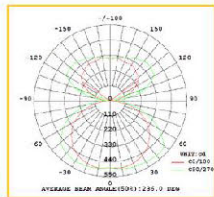

down light only
Down

up & down opalic
UD Up/Down

up & down transparent
TP Transparent

■ CYNDI Suspended - Down | Up/Down | Transparent

Model	Product Dimension	Item No.	Luminous Flux	System Power
D40	∅400*20mm	PLR28/D40	2940lm	28W
D50	∅500*20mm	PLR32/D50	3360lm	32W
D60	∅600*20mm	PLR40/D60	4800lm	40W
D80	∅780*20mm	PLR55/D80	6600lm	55W
D100	∅1000*20mm	PLR75/D100	9000lm	75W
D120	∅1200*20mm	PLR85/D120	10200lm	85W
Up & Down D40	∅400*20mm	PLR28/D40-UD	2940lm	28W
Up & Down D50	∅500*20mm	PLR32/D50-UD	3360lm	32W
Up & Down D60	∅600*20mm	PLR40/D60-UD	4800lm	40W
Up & Down D80	∅780*20mm	PLR55/D80-UD	6600lm	55W
Up & Down D100	∅1000*20mm	PLR75/D100-UD	9000lm	75W
Up & Down D120	∅1200*20mm	PLR85/D120-UD	10200lm	85W
Transparent D40	∅400*20mm	PLR28/D40-TP	2940lm	28W
Transparent D50	∅500*20mm	PLR32/D50-TP	3360lm	32W
Transparent D60	∅600*20mm	PLR40/D60-TP	4800lm	40W
Transparent D80	∅780*20mm	PLR55/D80-TP	6600lm	55W
Transparent D100	∅1000*20mm	PLR75/D100-TP	9000lm	75W
Transparent D120	∅1200*20mm	PLR85/D120-TP	10200lm	85W