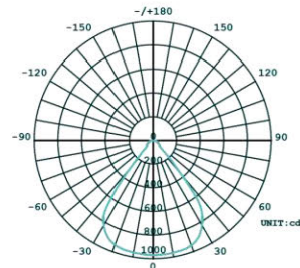

Model	Part Number	Dimension (mm)	Power (W)	Lumen Output	Beam
MP-Prismatic	TM15W060/MP	600x26x20	15	1500 lm	90°
	TM15W062/MP	625x26x20	15	1500 lm	90°
	TM30W120/MP	1200x26x20	30	3000 lm	90°
	TM30W125/MP	1250x26x20	30	3000 lm	90°