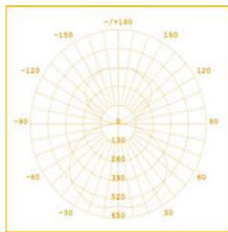

TP
Transparent Suspended