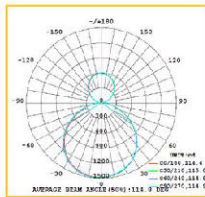

up & down opalic
UD Up/Down