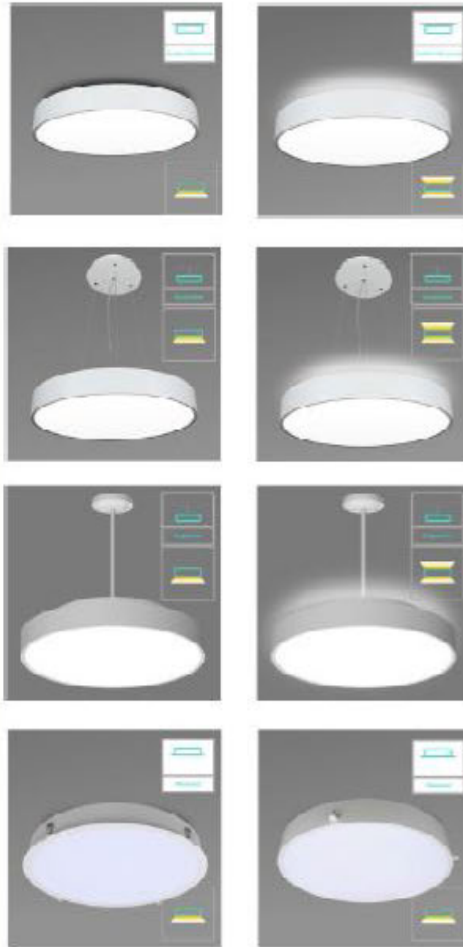

Round LED Panel
Lights
Jessica
for
Recessed
Surface Mounted
Suspended
Stem Mounting
Installation