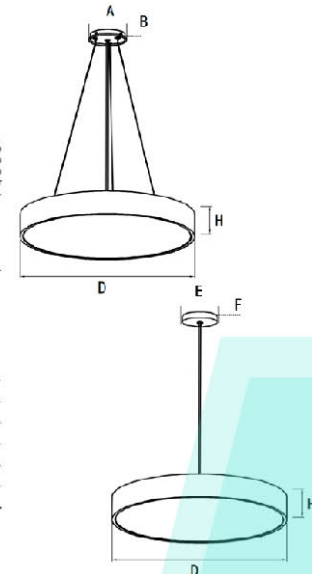

Jessica LED Panel Light Recessed version

Model	Part No.	Power	Luminous Flux	Dimension(mm)
D30TR	BLR15/D30TM	15W	1275 lm	∅300x65 cut-out: ∅310
D40TR	BLR20/D40TR	20W	1700 lm	∅400x65 cut-out: ∅410
D50TR	BLR25/D50TR	25W	2125 lm	∅480x95 cut-out: ∅490
D60TR	BLR40/D60TR	40W	3400 lm	∅600x95 cut-out: ∅610
D90TR	BLR90/90TR	90W	7650 lm	∅900x95 cut-out: ∅910
D120TR	BLR150/D120TR	150W	12750 lm	∅1200x95 cut-out: ∅1210
D50R	BLR50/D50R	50W	2125 lm	∅510x95 cut-out: ∅495
D60R	BLR80/D60R	80W	3400 lm	∅630x95 cut-out: ∅615
D90R	BLR120/D90R	120W	7650 lm	∅930x95 cut-out: ∅915
D120R	BLR150/D120R	150W	12750 lm	∅1230x95 cut-out: ∅1215

Light distribution

- Down Light version

- Up and Down Light version

Dimensions (mm)

Model	D	H	H'	A	B	E	F
D30	∅300	50	15	250	35	125	35
D40	∅400	50	15	250	35	125	35
D50	∅480	80	15	250	35	125	35
D60	∅600	80	15	250	35	125	35
D90	∅900	80	15	250	35	125	35
D120	∅1200	80	15	350	35	125	35