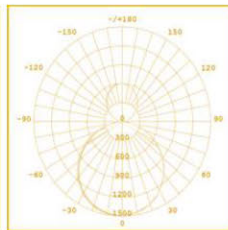

■ OFELIA Oval Shape LED Panel Light — Down | Up/Down | Transparent

Ofelia

- Down light version, Direct and indirect light with Opalic diffuser/Transparent, non-yellowing PMMA light guide
- 120lm/W, LED panel light oval shaped
- 5 Years Warranty; CE, RoHS2.0, REACH approval
- •Product description: LEDestá LED panel light Ofelia UD family for direct and indirect light by suspended installation, 120lm/W, oval shaped, non-yellowing PMMA LGP.

UD Up/Down

Model	Part No.	Power	Luminous Flux	Dimension(mm)
400x800	PLR40/048	40W	4800 lm	400x400x12
500x1000	PLR50/051	50W	6000 lm	500x1000x12
400x800	PLR40/048-UD	40W	1440lm↑ 3360lm↓	400x400x12
500x1000	PLR50/051-UD	50W	1800lm↑ 4200lm↓	500x1000x12
400x800	PLR40/048-TP	40W	2400lm↑ 2400lm↓	400x400x12
500x1000	PLR50/051-TP	50W	3000lm↑ 3000lm↓	500x1000x12