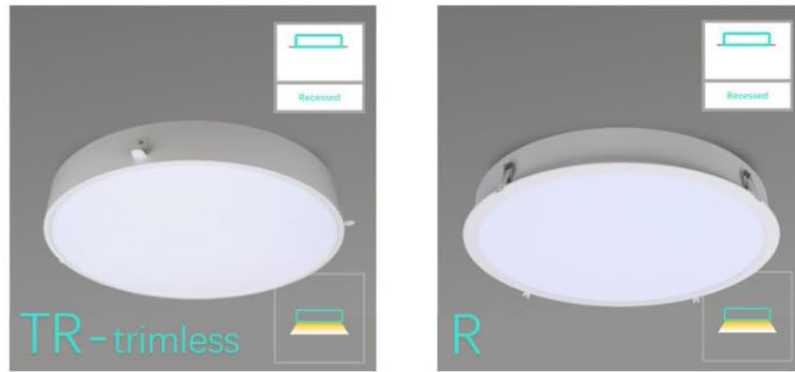

Jessica LED Panel Light Recessed version