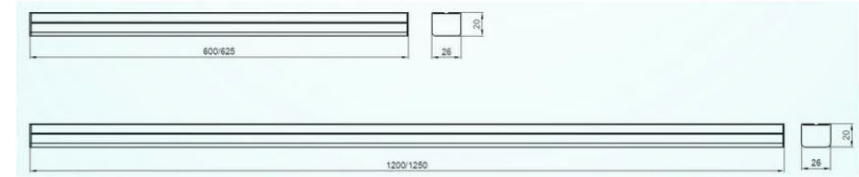

Model	Part Number	Dimension (mm)	Power (W)	Lumen Output	Beam
- Opalic	TM15/060/OP	600x26x20	15	1800 lm	120°
	TM15/062/OP	625x26x20	15	1800 lm	120°
	TM30/120/OP	1200x26x20	30	3600 lm	120°
- Micro Prismatic	TM15/060/MP	600x26x20	15	1500 lm	90°
	TM15/062/MP	625x26x20	15	1500 lm	90°
	TM30/120/MP	1200x26x20	30	3000 lm	90°
- Black Reflector	TM15/060/BR	600x26x20	15	1500 lm	60° /90°
	TM15/062/BR	625x26x20	15	1500 lm	60° /90°
	TM30/120/BR	1200x26x20	30	3000 lm	60° /90°
- White Reflector	TM15/060/WR	600x26x20	15	1650 lm	60° /90°
	TM15/062/WR	625x26x20	15	1650 lm	60° /90°
	TM30/120/WR	1200x26x20	30	3300 lm	60° /90°
- Asymmetric	TM15/060/AS	600x26x20	15	1500 lm	120°
	TM15/062/AS	625x26x20	15	1500 lm	120°
	TM30/120/AS	1200x26x20	30	3000 lm	120°
	TM30/125/AS	1250x26x20	30	3000 lm	120°