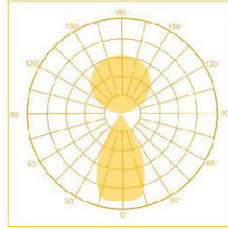

LUNA

- LED free standing luminaire linear shaped
- UGR<6, 120lm/W, 30% direct and 70% indirect, touch dimming
- 5 Years Warranty; CE, RoHS2.0, REACH approval
- •Product description: LEDestá LED free standing luminaire LUNA, UGR<6, direct and indirect light distribution, integrated PIR presence sensor and daylight sensor optional, touch dimming asynchronous control

■ LUNA LED Free Standing Lamp

Function	Product Dimension	Item No.	Luminous Flux	System Power	Color Temperature

Touch Dim	1056 x 64 x 1950mm	LN80/FL	6600lm↑ /3000lm↓	80W (55W↑/25W↓)	3000K/4000K /6000K

Touch Dim Motion Sensor Daylight Sensor	1056 x 64 x 1950mm	LN80/FL-D	6600lm↑ /3000lm↓	80W (55W↑/25W↓)	3000K/4000K /6000K

Touch Dim Motion Sensor Daylight Sensor Tunable White	1056 x 64 x 1950mm	LN80/FL-C	5500lm↑ /2500lm↓	80W (55W↑/25W↓)	3000K~6000K