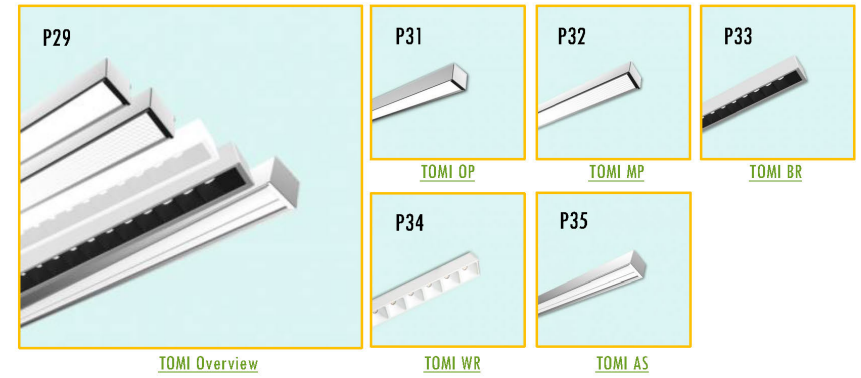

P8 [LED Panel for Gypsum Board Ceiling](#)

P9 [LED Panel for Metal Ceiling](#)

LED Architectural Lighting

LED Surface Mounted Luminaire

LED T Grid Linear Light

Free Standing and Desktop Lamp

Backlite LED Panel Light for Lay-On ceiling