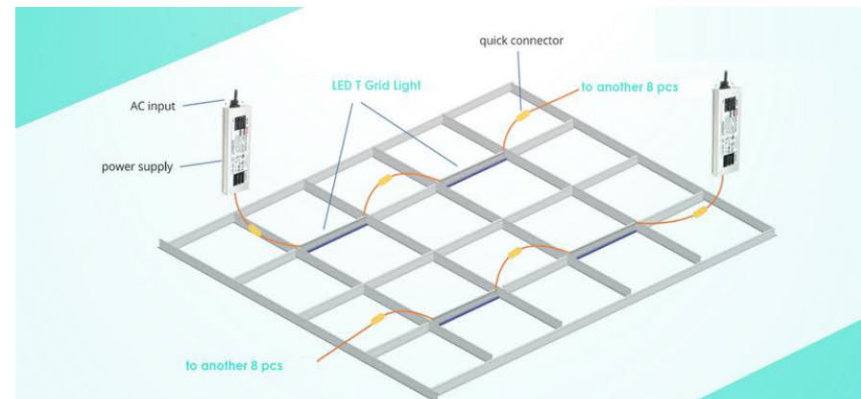

■ TOMI BR Black Reflector LED T Grid Linear Light

Model	Part Number	Dimension (mm)	Power (W)	Lumen Output	Beam
BR-Black Reflector	TM15/060/BR	600x26x20	15	1500 lm	60° /90°
	TM15/062/BR	625x26x20	15	1500 lm	60° /90°
	TM30/120/BR	1200x26x20	30	3000 lm	60° /90°
	TM30/125/BR	1250x26x20	30	3000 lm	60° /90°