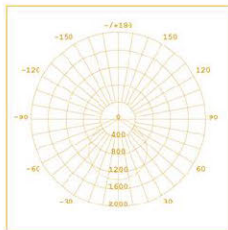

down light only

up & down

■ OFELIA Oval Shape LED Panel Light — Down | Up/Down | Transparent

Ofelia

- Down light version, Direct and indirect light with Opalic diffuser/Transparent, non-yellowing PMMA light guide
- 120lm/W, LED panel light oval shaped
- 5 Years Warranty; CE, RoHS2.0, REACH approval
- Product description: LEDestá LED panel light Ofelia UD family for direct and indirect light by suspended installation, 120lm/W, oval shaped, non-yellowing PMMA LGP.