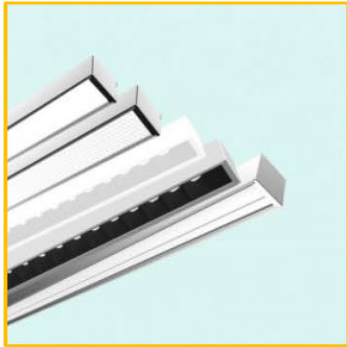

Tomi Overview

- Tool-less installation on T15/T24 T bars
- All patterns are possible; Seamless Connection.
- One driver to multiple light module, loop in&out
- 5 Years Warranty; CE, RoHS2.0, REACH approval
- Product description: the LEDestá™ LED T grid linear light - Tomi, is designed for T15/T24 T bars. No need to modify or change anything on original T-bar or ceilings, Tomi is fixed to the original T bar easily and fast.