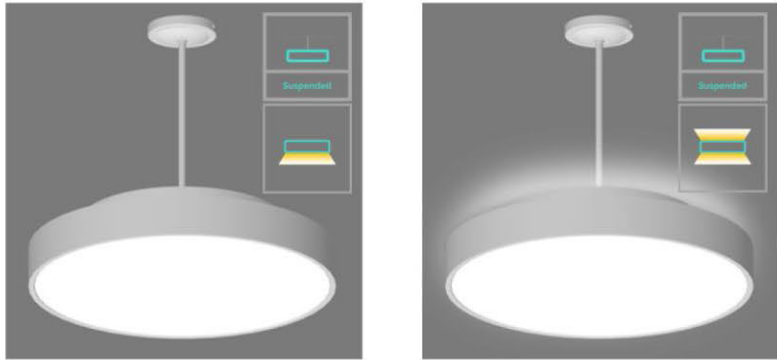

Jessica LED Panel Light Stem Mounting Pendant version (plus stem mounting kit)

Model	Part No.	Power	Luminous Flux	Dimension(mm)
D30SM	BLR15/D30SM	15W	1275 lm	∅300x65
D40SM	BLR20/D40SM	20W	1700 lm	∅400x65
D50SM	BLR25/D50SM	25W	2125 lm	∅480x95
D60SM	BLR40/D60SM	40W	3400 lm	∅600x95
D90SM	BLR90/90SM	90W	7650 lm	∅900x95
D120SM	BLR150/D120SM	150W	12750 lm	∅1200x95
D50SM-UD	BLR50/D50SM-UD	50W	1700lm↑ 2550lm↓	∅480x95
D60SM-UD	BLR80/D60SM-UD	80W	2550lm↑ 4250lm↓	∅600x95
D90SM-UD	BLR120/D90SM-UD	120W	4080lm↑ 6120lm↓	∅900x95
D120SM-UD	BLR150/D120SM-UD	150W	4250lm↑ 8500lm↓	∅1200x95