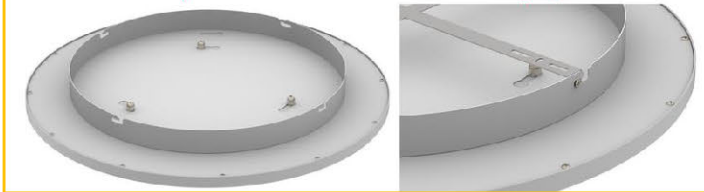

Cyndi Surface Mounted

- Easy surface mounted for any ceilings including concrete ceiling
- Down light only or both direct and indirect light, diameter from 40cm to 120cm
- 5 Years Warranty; CE, RoHS2.0, REACH approval
- Product description: LEDestá LED round panel light family by surface mounted; direct light only or direct and indirect light optional, in diameter of 40cm, 50cm, 60cm, 80cm, 100cm or 120cm.

slots for different panel sizes

turn to the right position