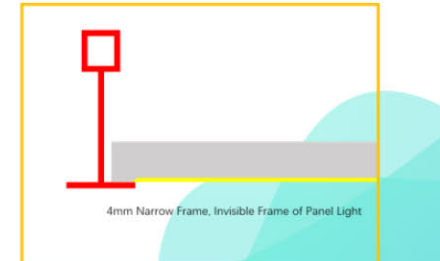

Model	Part No.	Power	Luminous Flux	Dimension (mm)
300x1200	PLS30/312N	30 W	3600 lm	295x1195x15
500x500	PLS30/050N	30 W	3600 lm	495x495x15
600x600	PLS30/060N	30 W	3600 lm	595x595x15
600x1200	PLS50/612N	50 W	6000 lm	595x1195x15
625x625	PLS30/062N	30 W	3600 lm	620x620x15
750x750	PLS50/075N	50 W	6000 lm	745x745x15