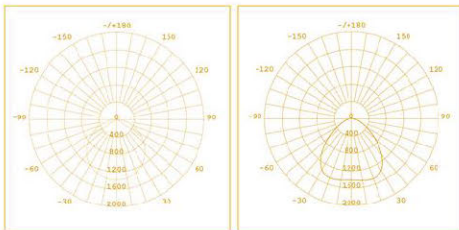

Side for Lay-On ceiling

- For T15/T24 Lay-On ceiling
- EN 12464-1 & LG7 Compliant, UGR<19 Optional
- 5 Years Warranty; CE, RoHS2.0, REACH approval
- Product description: LEDestá Side LED panel for Lay-On ceiling, with PMMA LGP & FF driver, 5 years warranty and a wide range with more than 20 standard sizes, customized oriented.

LEDestá SIDE LED Panel Light for T15/T24 LAY-ON Ceilings

Model	Part No.	Power	Luminous Flux	Dimension (mm)
184x1231	PLS22/213	22 W	2500 lm	184x1231x10
190x1250	PLS30/212	30 W	3600 lm	185x1245x10
190x1300	PLS30/213	30 W	3600 lm	185x1295x10
190x1500	PLS35/215	35 W	4200 lm	185x1495x10
300x300	PLS15/030	15 W	1800 lm	295x295x10
300x600	PLS20/306	20 W	2400 lm	295x595x10
300x1200	PLS30/312	30 W	3600 lm	295x1195x10
300x1500	PLS35/315	35 W	4200 lm	295x1495x10
300x1800	PLS45/318	45 W	5400 lm	295x1795x10
310x1547	PLS40/316	40 W	5000lm	310x1547x10
312.5x1250	PLS30/313G	30W	3600 lm	308x1245x10
312.5x1500	PLS35/315G	35 W	4200 lm	308x1495x10
312.5x1800	PLS45/318G	45 W	5400 lm	308x1795x10
400x1200	PLS30/412	30W	3600 lm	395x1195x10
400x1250	PLS30/413	30W	3600 lm	395x1245x10
400x1500	PLS35/415	35 W	4200 lm	395x1495x10
400x1800	PLS45/418	45 W	5400 lm	395x1795x10
500x500	PLS30/050	30 W	3600 lm	495x495x10
600x600	PLS30/060	30 W	3600 lm	595x595x10
600x1200	PLS50/612	50 W	6000 lm	595x1195x10
625x625	PLS30/062	30 W	3600 lm	620x620x10
625x1250	PLS50/613	50W	6000 lm	620x1245x10
750x750	PLS50/075	50 W	6000 lm	745x745x10