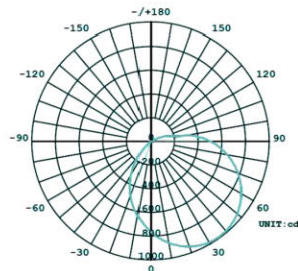

Tomi AS – Asymmetric

- Tool-less installation on T15/T24 T bars
- All patterns are possible; Seamless Connection.
- One driver to multiple light module, loop in&out
- 5 Years Warranty; CE, RoHS2.0, REACH approval
- •Product description: The LEDestá™ LED T grid linear light - Tomi, is designed for T15/T24 T bars. No need to modify or change anything on original T-bar or ceilings, Tomi is fixed to the original T bar easily and fast.

■ TOMI AS Asymmetric LED T Grid Linear Light

Model	Part Number	Dimension (mm)	Power (W)	Lumen Output	Beam
	TM15/060/AS	600x26x20	15	1500 lm	120°
	TM15/062/AS	625x26x20	15	1500 lm	120°
	TM30/120/AS	1200x26x20	30	3000 lm	120°
	TMB30/125/AS	1250x26x20	30	3000 lm	120°