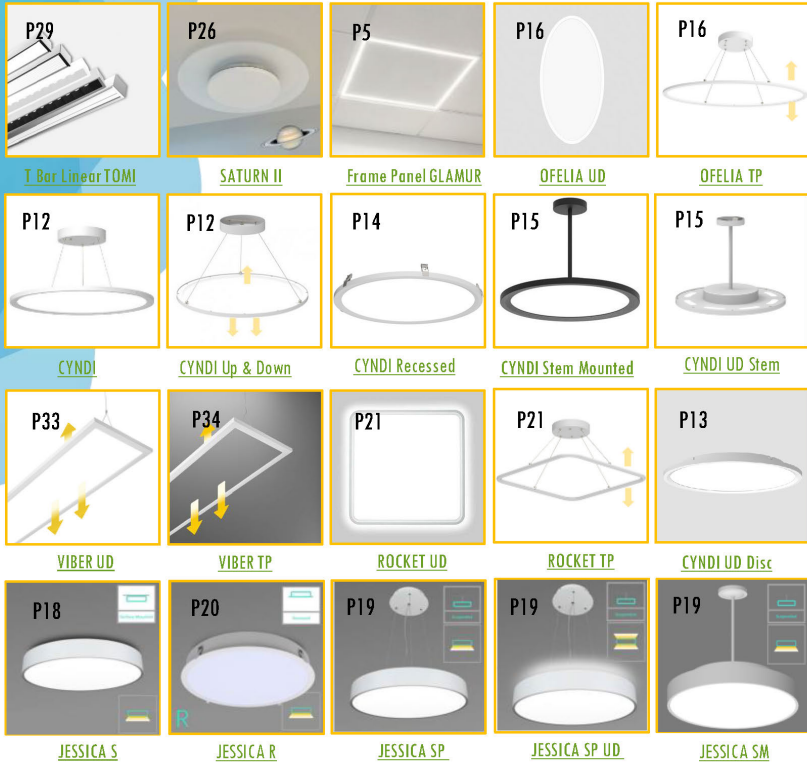

LED Architectural Lighting