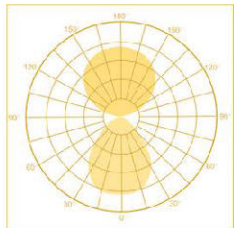

LIZA

- LED free standing luminaire with uniform light panel
- UGR<18, 100lm/W, 50% direct and 50% indirect, touch dimming
- 5 Years Warranty; CE, RoHS2.0, REACH approval
- Product description: LEDestá LED free standing luminaire LIZA, UGR<18, direct and indirect light distribution, integrated PIR presence sensor and daylight sensor optional, touch dimming synchronous control

■ LIZA LED Free Standing Lamp

Function	Product Dimension	Item No.	Luminous Flux	System Power
Touch Dim	692 x 310 x 1950mm	LZ60/FM	3000lm↑/3000lm↓	60W (30W↑/30W↓)
	692 x 310 x 1950mm	LZ80/FM	4000lm↑/4000lm↓	80W (40W↑/40W↓)
Touch Dim Motion Sensor	692 x 310 x 1950mm	FLZ0/FM-M	3000lm↑/3000lm↓	60W (30W↑/30W↓)
	692 x 310 x 1950mm	LZ80/FM-M	4000lm↑/4000lm↓	80W (40W↑/40W↓)
Touch Dim Motion Sensor Daylight Sensor	692 x 310 x 1950mm	LZ60/FM-D	3000lm↑/3000lm↓	60W (30W↑/30W↓)
	692 x 310 x 1950mm	LZ80/FM-D	4000lm↑/4000lm↓	80W (40W↑/40W↓)