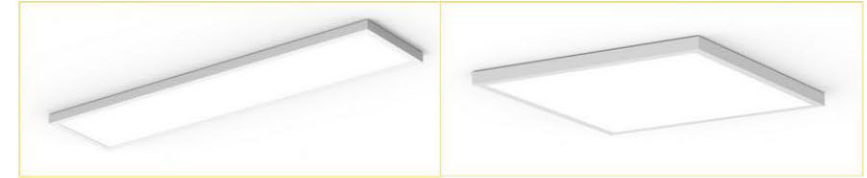

■ LIBRO LED Surface Mounted Luminaire — Down version