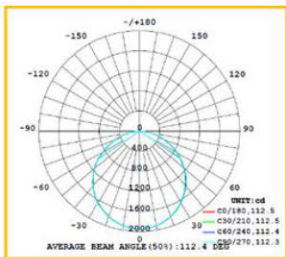

Cyndi Stem Mounted

- Durable stem mounted for high traffic location
- Down light only or both direct and indirect light, diameter from 40cm to 120cm
- 5 Years Warranty; CE, RoHS2.0, REACH approval
- Product description: LEDestá LED round panel family by stem mounted; direct light only or direct and indirect light optional, in diameter of 40cm, 50cm, 60cm, 80cm, 100cm or 120cm.

down light only