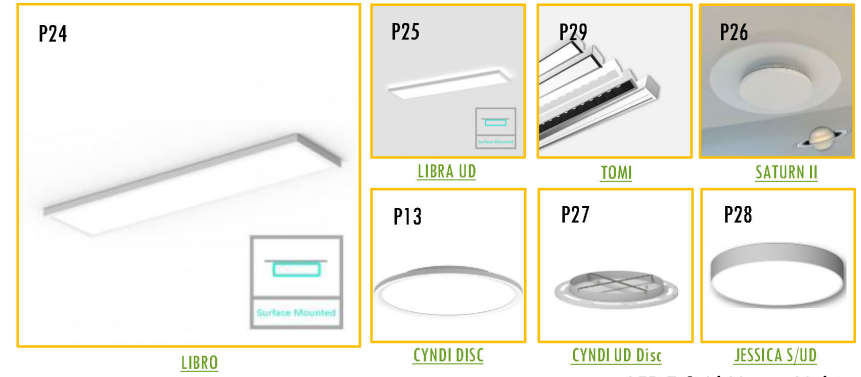

LED Surface Mounted Luminaire