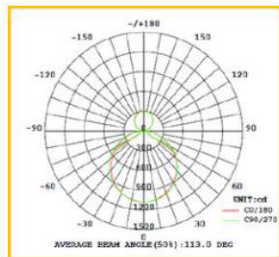

up & down