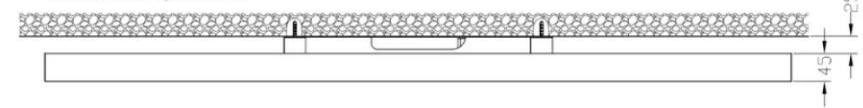

Model	Part No.	Power	Luminous Flux	Dimension (mm)
450x450	PL25/045SM-UD	25W	300 lm↑ 2700 lm↓	450x450x70
600x600	PL30/060SM-UD	30W	360 lm↑ 3240 lm↓	600x600x70
700x700	PL40/070SM-UD	40W	480 lm↑ 4320 lm↓	700x700x70
300x1200	PL34/312SM-UD	34W	400 lm↑ 3600 lm↓	300x1200x70
300x1500	PL42/315SM-UD	42W	500 lm↑ 4500 lm↓	300x1500x70
184x1231	PL22/112SM-UD	22W	250 lm↑ 2250 lm↓	184x1231x70
184x1531	PL42/115SM-UD	42W	500 lm↑ 4500 lm↓	184x1531x70
284x1231	PL34/212SM-UD	34W	400 lm↑ 3600 lm↓	284x1231x70
284x1531	PL42/215SM-UD	42W	500 lm↑ 4500 lm↓	284x1531x70
310x1247	PL34/313SM-UD	34W	400 lm↑ 3600 lm↓	310x1247x70
310x1547	PL42/316SM-UD	42W	500 lm↑ 4500 lm↓	310x1547x70