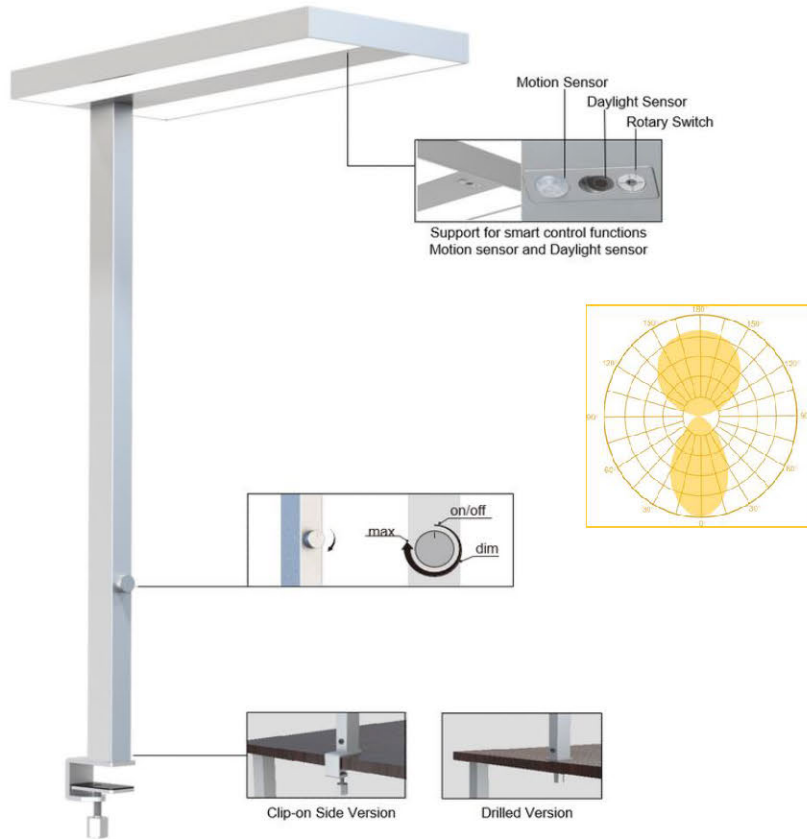

TWIX D

- LED desktop luminaire head in classic design
- UGR<17, 110lm/W, 50% direct and 50% indirect, knob dimming
- 5 Years Warranty; CE, RoHS2.0, REACH approval
- Product description : LEDestá LED desktop luminaire TWIX D, UGR<17, direct and indirect light distribution, integrated PIR presence sensor and daylight sensor optional, knob dimming synchronous control