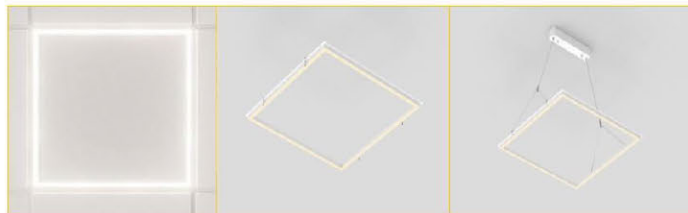

LEDestá SIDE LED Panel Light for T15/T24 LAY-ON Ceilings

Model	Part No.	Power	Luminous Flux	Dimension (mm)
184x1231	PLS22/213	22 W	2500 lm	184x1231x10
190x1250	PLS30/212	30 W	3600 lm	185x1245x10
190x1300	PLS30/213	30 W	3600 lm	185x1295x10
190x1500	PLS35/215	35 W	4200 lm	185x1495x10
300x300	PLS15/030	15 W	1800 lm	295x295x10
300x600	PLS20/306	20 W	2400 lm	295x595x10
300x1200	PLS30/312	30 W	3600 lm	295x1195x10
300x1500	PLS35/315	35 W	4200 lm	295x1495x10
300x1800	PLS45/318	45 W	5400 lm	295x1795x10
310x1547	PLS40/316	40 W	5000lm	310x1547x10
312.5x1250	PLS30/313G	30W	3600 lm	308x1245x10
312.5x1500	PLS35/315G	35 W	4200 lm	308x1495x10
312.5x1800	PLS45/318G	45 W	5400 lm	308x1795x10
400x1200	PLS30/412	30W	3600 lm	395x1195x10
400x1250	PLS30/413	30W	3600 lm	395x1245x10
400x1500	PLS35/415	35 W	4200 lm	395x1495x10
400x1800	PLS45/418	45 W	5400 lm	395x1795x10
500x500	PLS30/050	30 W	3600 lm	495x495x10
600x600	PLS30/060	30 W	3600 lm	595x595x10
600x1200	PLS50/612	50 W	6000 lm	595x1195x10
625x625	PLS30/062	30 W	3600 lm	620x620x10
625x1250	PLS50/613	50W	6000 lm	620x1245x10
750x750	PLS50/075	50 W	6000 lm	745x745x10

GLAMUR Frame Panel for Lay-On ceiling

- Perfectly recessed into the T15/T24 Lay-On ceilings easily and fast
- EN 12464-1 & LG7 Compliant, UGR<19 Optional
- 5 Years Warranty; CE, RoHS2.0, REACH approval
- Product description : The LEDestá™ LED Frame Lights can be perfectly recessed into the T15/T24 Lay-On ceilings easily and fast, no need any modifications for the ceiling or tile.