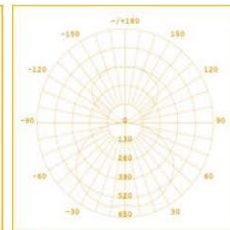

TP Transparent

Model	Part No.	Power	Luminous Flux	Dimension(mm)
400x800	PLR40/048	40W	4800 lm	400x400x12
500x1000	PLR50/051	50W	6000 lm	500x1000x12
400x800	PLR40/048-UD	40W	1440lm↑ 3360lm↓	400x400x12
500x1000	PLR50/051-UD	50W	1800lm↑ 4200lm↓	500x1000x12
400x800	PLR40/048-TP	40W	2400lm↑ 2400lm↓	400x400x12
500x1000	PLR50/051-TP	50W	3000lm↑ 3000lm↓	500x1000x12