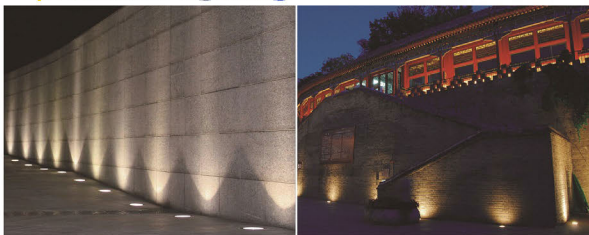

Model N.O.		Power	Product Size	
DM-073		10W	Φ200*H190 MM	
DM-074		20W	Φ250*H210 MM	
Material	Aluminum Alloy, Glass		Warranty	3 Years
Reflector's Angle		60°	Led's Brand	Bridgelux
Driver	DONE	Protect Grade	Waterproof IP66	
Input Voltage	85V-265VAC			
Led's Color	2700K, 3000K, 4000K, 5700K, 6500K