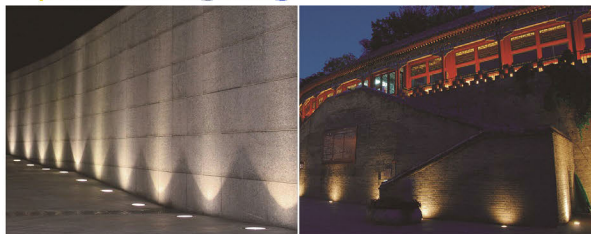

UNDERGROUND LED

Model N.O.		Power	Product Size	
DM-153		6*2W	Φ180*H120 MM	
DM-154		18*1.5W	Φ210*H120 MM	
Material	Aluminum Alloy, Tempered Glass		Warranty	3 Years
Len's Angle	15° / 30° / 45° / 60°	Led's Brand	CREE	
Driver	DONE	Protect Grade	Waterproof IP65	
Input Voltage	85V-265VAC			
Led's Color	2700K, 3000K, 4000K, 5500K, 6500K