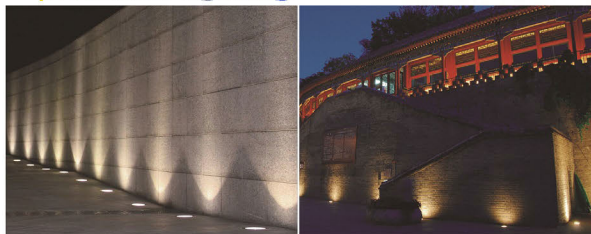

Model N.O.	Power	Product Size		
DM-087	3*2W	Φ120*H120 MM		
DM-088	4*2W	Φ150*H120 MM		
DM-089	6*2W	Φ180*H130 MM		
DM-090	9*2W	Φ200*H140 MM		
Material	Aluminum Alloy, Glass		Warranty	3 Years
Len's Angle	15° / 30° / 45° / 60°	Led's Brand	CREE	
Driver	DONE	Protect Grade	Waterproof IP66	
Input Voltage	85V-265VAC			
Led's Color	2700K, 3000K, 4000K, 5700K, 6500K