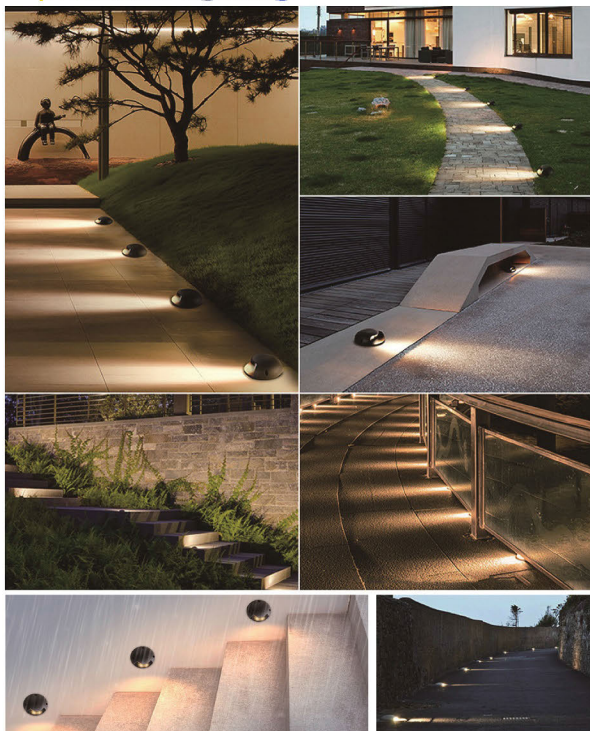

Adjust 180°

Model N.O.	Power	Product Size	
DM-102	6*1W	Φ150*H180 MM	
DM-096	9*1W	Φ170*H200 MM	
DM-095	12*1W	Φ170*H200 MM	
DM-103	18*1W	Φ200*H250 MM	
Material	Aluminum Alloy, Glass		Warranty 3 Years
Len's Angle	15° / 30° / 45° / 60°	Led's Brand	Bridgelux
Driver	DONE	Protect Grade	Waterproof IP65
Input Voltage	85V-265VAC		
Led's Color	2700K, 3000K, 4000K, 5700K, 6500K		