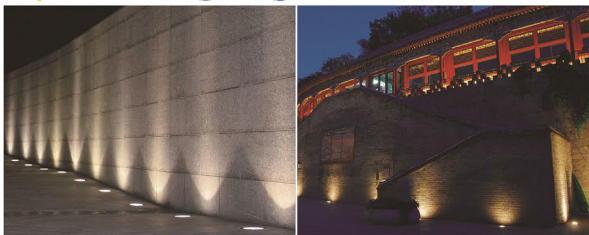

Model N.O.	Power	Product Size	
DM-029	3W	Φ100*H80 MM	
DM-033	5W	Φ120*H80 MM	
DM-030	10W	Φ150*H90 MM	
DM-021	15W	Φ150*H90 MM	
DM-031	20W	Φ180*H90 MM	
DM-032	30W	Φ220*H90 MM	
DM-065	40W	Φ250*H90 MM	
DM-063	50W	Φ300*H110 MM	
Material	Aluminum Alloy, Glass	Warranty	3 Years
Reflector's Angle	120°	Led's Brand	Bridgelux
Driver	DONE	Protect Grade	Waterproof IP65
Input Voltage	85V-265VAC		
Led's Color	2700K, 3000K, 4000K, 5700K, 6500K