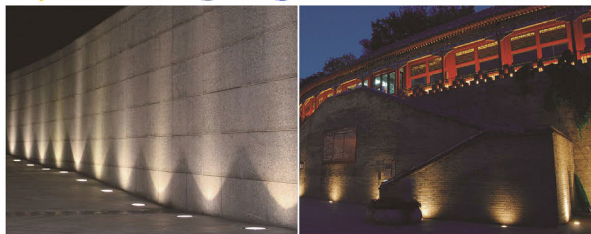

UNDERGROUND LED

Model N.O.		Power		Product Size	
DM-152		30W		Φ250*H298 MM	
Material	Aluminum Alloy, Tempered Glass			Warranty	3 Years
Reflector's Angle		60°	Led's Brand	CREE	
Driver	DONE		Protect Grade	Waterproof IP65	
Input Voltage	85V-265VAC				
Led's Color	2700K, 3000K, 4000K, 5500K, 6500K