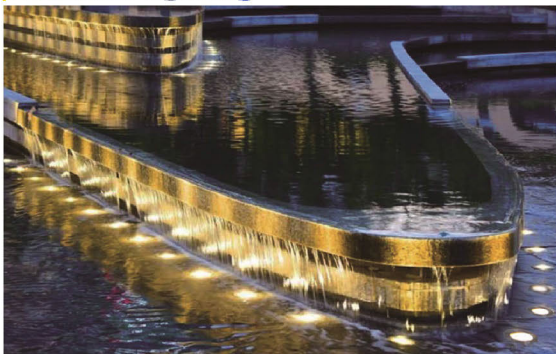

UNDERGROUND LED

SS 304 Light Body

Waterproof IP68

Model N.O.	Power	Product Size		
DM-062	3*1W	Φ100*H100 MM		
DM-084	5*1W	Φ120*H100 MM		
DM-066	6*1W	Φ120*H100 MM		
DM-076	9*1W	Φ160*H100 MM		
DM-077	12*1W	Φ160*H100 MM		
DM-078	18*1W	Φ200*H100 MM		
DM-091	36*1W	Φ300*H100 MM		
Material	304 Stainless Steel, Tempered Glass		Warranty	3 Years
Len's Angle	15° / 30° / 45° / 60°	Led's Brand	Bridgelux	
Driver	LZ	Protect Grade	Waterproof IP68	
Input Voltage	12VDC/AC ; 24VDC/AC			
Led's Color	2700K, 3000K, 4000K, 5500K, 6500K