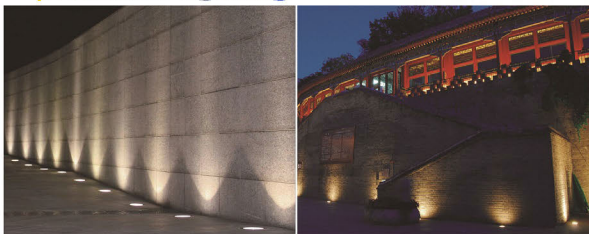

Model N.O.	Power	Product Size		
DM-127	12*1W	Φ180*H170 MM		
DM-128	24*1W	Φ200*H170 MM		
DM-129	36*1W	Φ250*H170 MM		
DM-130	54*1W	Φ320*H170 MM		
Material	Aluminum Alloy, Glass		Warranty	3 Years
Len's Angle	15° / 30° / 45° / 60°	Led's Brand	Bridgelux	
Driver	DONE	Protect Grade	Waterproof IP65	
Input Voltage	85V-265VAC			
Led's Color	2700K, 3000K, 4000K, 5700K, 6500K