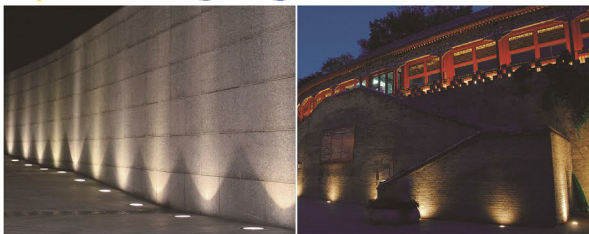

Model N.O.	Power	Product Size		
DM-071	9*1W	Φ200*H190 MM		
DM-093	12*1W	Φ200*H190 MM		
DM-072	15*1W	Φ250*H210 MM		
DM-092	18*1W	Φ250*H210 MM		
Material	Aluminum Alloy, Glass		Warranty	3 Years
Len's Angle	15° / 30° / 45° / 60°	Led's Brand	Bridgelux	
Driver	DONE	Protect Grade	Waterproof IP65	
Input Voltage	85V-265VAC			
Led's Color	2700K, 3000K, 4000K, 5700K, 6500K