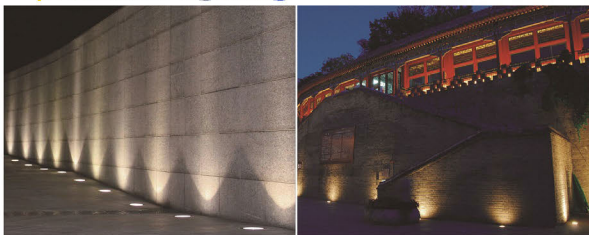

UNDERGROUND LED

Inside Adjustable

Model N.O.	Power	Product Size	
DM-068	5*1W	Φ150*H200 MM	
DM-085	9*1W	Φ180*H210 MM	
DM-146	12*1W	Φ180*H210 MM	
DM-086	18*1W	Φ200*H230 MM	
DM-094	24*1W	Φ230*H290 MM	
DM-097	36*1W	Φ250*H310 MM	
Material	Aluminum Alloy, Glass		Warranty 3 Years
Len's Angle	15° / 30° / 45° / 60°	Led's Brand	Bridgelux
Driver	DONE	Protect Grade	Waterproof IP65
Input Voltage	85V-265VAC		
Led's Color	2700K, 3000K, 4000K, 5700K, 6500K