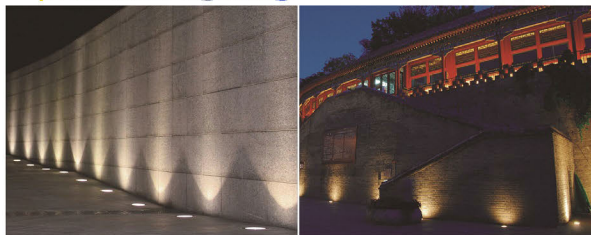

Adjust 180°