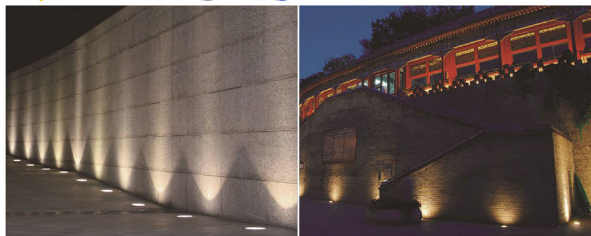

LED

2022

UNDERGROUND LED

Model N.O.	Power	Product Size		
DM-139	3*2W	Φ100*H115 MM		
DM-140	9*2W	Φ160*H137 MM		
DM-141	18*2W	Φ200*H170 MM		
DM-142	36*2W	Φ250*H194 MM		
Material	Aluminum Alloy, Glass		Warranty	3 Years
Len's Angle	15° / 30° / 45° / 60°	Led's Brand	CREE	
Driver	DONE	Protect Grade	Waterproof IP66	
Input Voltage	85V-265VAC			
Led's Color	2700K, 3000K, 4000K, 5700K, 6500K			