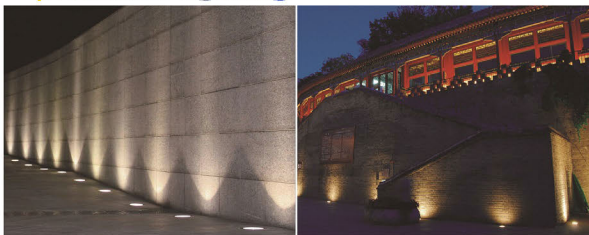

UNDERGROUND LED

Model N.O.	Power	Product Size	
DM-013	4*1W	L100*W100*H75 MM	
DM-024	5*1W	L120*W120*H80 MM	
DM-012	9*1W	L160*W160*H80 MM	
DM-007	12*1W	L190*W190*H80 MM	
DM-022	24*1W	L250*W250*H85 MM	
DM-017	36*1W	L300*W300*H85 MM	
Material	Aluminum Alloy, Glass		Warranty 3 Years
Len's Angle	15° / 30° / 45° / 60°	Led's Brand	Bridgelux
Driver	DONE	Protect Grade	Waterproof IP66
Input Voltage	85V-265VAC		
Led's Color	2700K, 3000K, 4000K, 5700K, 6500K