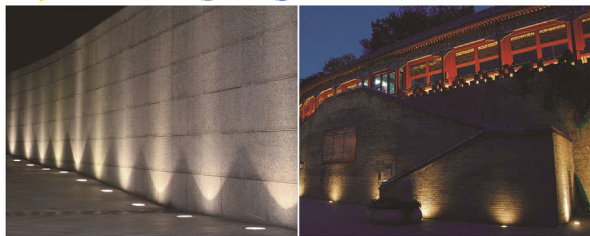

Model N.O.	Power	Product Size	
DM-155	7W	Φ130*H140 MM	
DM-156	12W/15W	Φ160*H155 MM	
DM-157	30W/40W	Φ270*H195 MM	
Material	Aluminum Alloy, Tempered Glass		
Warranty	3 Years	Led's Brand	CREE
Driver	DONE	Protect Grade	Waterproof IP65
Input Voltage	85V-265VAC		
Led's Color	2700K, 3000K, 4000K, 5500K, 6500K