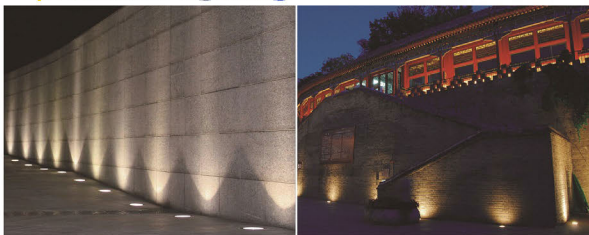

Model N.O.	Power	Product Size		
DM-147	10W	Φ120*H120 MM		
DM-148	20W	Φ150*H120 MM		
DM-149	30W	Φ180*H135 MM		
DM-150	50W	Φ200*H140 MM		
Material	Aluminum Alloy, Tempered Glass		Warranty	3 Years
Reflector's Angle	60°	Led's Brand	Bridgelux	
Driver	DONE	Protect Grade	Waterproof IP65	
Input Voltage	85V-265VAC			
Led's Color	2700K, 3000K, 4000K, 5500K, 6500K