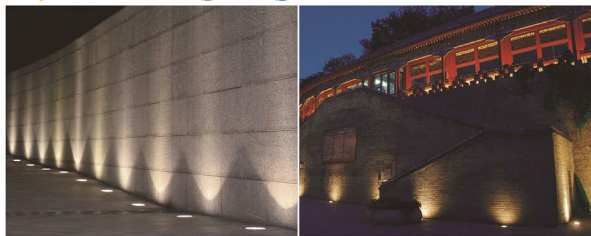

UNDERGROUND LED

Model N.O.	Power	Product Size		
DM-131	3*1W	Φ100*H85 MM		
DM-132	5*1W	Φ130*H90 MM		
DM-133	6*1W	Φ130*H90 MM		
DM-135	9*1W	Φ160*H90 MM		
DM-136	12*1W	Φ160*H90 MM		
DM-137	18*1W	Φ200*H90 MM		
DM-138	24*1W	Φ250*H90 MM		
DM-134	36*1W	Φ300*H90 MM		
Material	Aluminum Alloy, Glass		Warranty	3 Years
Len's Angle	15° / 30° / 45° / 60°	Led's Brand	Bridgelux	
Driver	DONE	Protect Grade	Waterproof IP65	
Input Voltage	85V-265VAC			
Led's Color	2700K, 3000K, 4000K, 5700K, 6500K