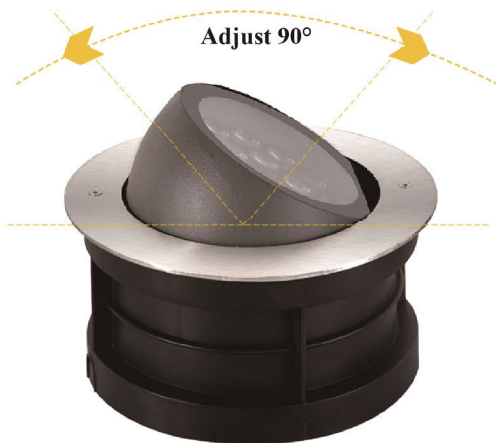

UNDERGROUND LED

Model N.O.		Power	Product Size	
DM-153		6*2W	Φ180*H120 MM	
DM-154		18*1.5W	Φ210*H120 MM	
Material	Aluminum Alloy, Tempered Glass		Warranty	3 Years
Len's Angle	15° / 30° / 45° / 60°	Led's Brand	CREE	
Driver	DONE	Protect Grade	Waterproof IP65	
Input Voltage	85V-265VAC			
Led's Color	2700K, 3000K, 4000K, 5500K, 6500K