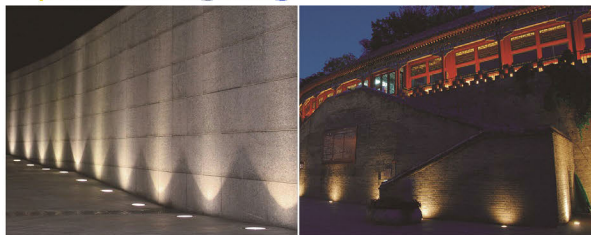

UNDERGROUND LED

Model N.O.		Power		Product Size	
DM-151		50W		Φ250*H298 MM	
Material	Aluminum Alloy, Tempered Glass			Warranty	3 Years
Reflector's Angle		60°	Led's Brand	CREE	
Driver	DONE		Protect Grade	Waterproof IP65	
Input Voltage	85V-265VAC				
Led's Color	2700K, 3000K, 4000K, 5500K, 6500K