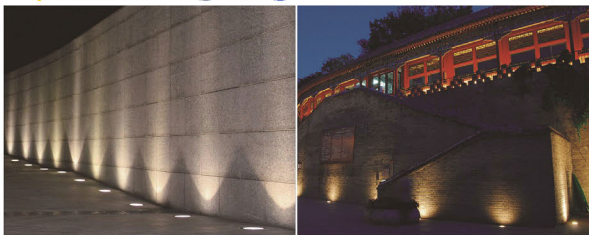

Model N.O.	Power	Product Size		
DM-121	3*2W	Φ120*H120 MM		
DM-143	9*2W	Φ200*H170 MM		
DM-122	12*1.5W	Φ200*H170 MM		
DM-123	18*2W	Φ250*H194 MM		
DM-124	24*1.5W	Φ250*H194 MM		
Material	Aluminum Alloy, Glass		Warranty	3 Years
Len's Angle	15° / 30° / 45° / 60°	Led's Brand	CREE	
Driver	DONE	Protect Grade	Waterproof IP66	
Input Voltage	85V-265VAC			
Led's Color	2700K, 3000K, 4000K, 5700K, 6500K