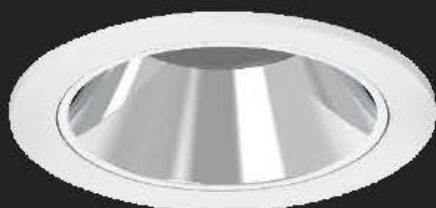

SPA-SMD Downlight Series(Single-color Shell)