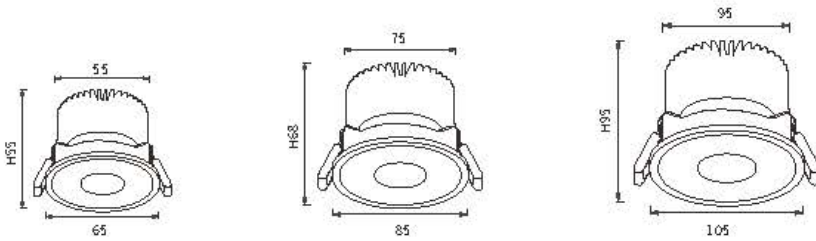

CCT 2700,3000,3500,4000,5700

Beam Angle 15° 24° 38°

Input Voltag 220-240V ~50/60Hz

Optional color for Cover

White+White Black+Black White+Black

Power	Dimension	Outout	Chip Brand	Driver Brand
5-7W	65*H55mm	55mm	Bridgelux/Cree/Osram	Eaglerise/Kegu/Philips
10-12W	85*H68mm	75mm	Bridgelux/Cree/Osram	Eaglerise/Kegu/Philips
20-25W	105*H95 mm	95mm	Bridgelux/Cree/Osram	Eaglerise/Kegu/Philips