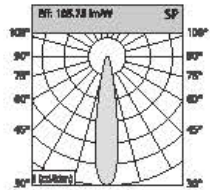

Angle: 25.96° 84W

Height	Diameter
1.219m / 698.8 in	89.48cm / 351.9 in
2m / 228.0 in	170.76cm / 672.3 in
3m / 342.0 in	256.14cm / 1008.4 in
4m / 456.0 in	341.52cm / 1344.5 in
5m / 570.0 in	426.90cm / 1680.6 in

Angle: 45.64° 94W

Height	Diameter
1.219m / 719.8 in	126.11cm / 496.5 in
2m / 787.1 in	210.18cm / 828.3 in
3m / 1180.7 in	315.27cm / 1241.3 in
4m / 1574.2 in	420.36cm / 1654.2 in
5m / 1967.8 in	525.44cm / 2067.1 in

CCT 2700,3000,3500,4000,5700
 Beam Angle 15° 24° 38°
 Input Voltage 220-240V ~50/60Hz
 Optional Color for Cover

Power	Dimension	Output	Chip Brand	Driver Brand
5-7W	67*H83mm	55mm	Bridgelux/Cree/Osram	Eaglerise/Kegu/Philips
8-10W	67*H100mm	55mm	Bridgelux/Cree/Osram	Eaglerise/Kegu/Philips
7-8W	88*H87mm	75mm	Bridgelux/Cree/Osram	Eaglerise/Kegu/Philips
10-12W	88*H98mm	75mm	Bridgelux/Cree/Osram	Eaglerise/Kegu/Philips
18-20W	88*H113mm	75mm	Bridgelux/Cree/Osram	Eaglerise/Kegu/Philips
18-20W	108*H112mm	95mm	Bridgelux/Cree/Osram	Eaglerise/Kegu/Philips
25-30W	108*H132mm	95mm	Bridgelux/Cree/Osram	Eaglerise/Kegu/Philips