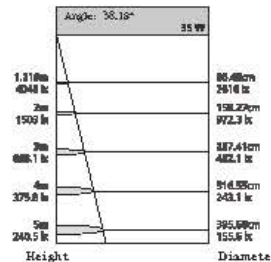

Optional Color for Cover