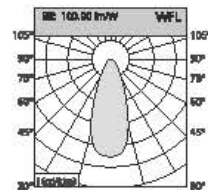

Power	Dimension	Outout	Chip Brand	Driver Brand
10-12W	85*H59mm	75mm	BridgeLux/Cree/Osram	Eaglerise/Kegu/Philips
15-18W	105*H71mm	95mm	BridgeLux/Cree/Osram	Eaglerise/Kegu/Philips
20-25W	130*H86mm	120mm	BridgeLux/Cree/Osram	Eaglerise/Kegu/Philips
30-35W	150*H93mm	140mm	BridgeLux/Cree/Osram	Eaglerise/Kegu/Philips