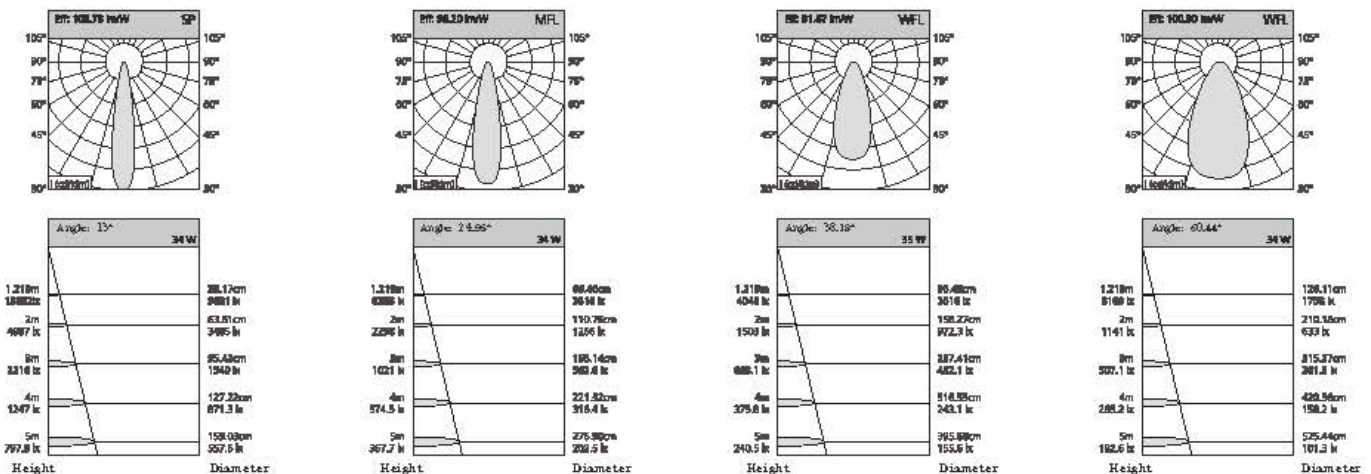

CCT 2700,3000,3500,4000,5700
Beam Angle 13° 24° 38° 60°
Input Voltage 220-240V ~50/60Hz

Model	Power	Dimension	Output	Chip Brand	Driver Brand
SPA-COB10S	10-12W	90*H56mm	75mm	Bridgelux/Cree/Osram	Eaglerise/Kegu/Philips
SPA-COB12S	12-15W	95*H60mm	80mm	Bridgelux/Cree/Osram	Eaglerise/Kegu/Philips
SPA-COB15S	15-18W	105*H64mm	95mm	Bridgelux/Cree/Osram	Eaglerise/Kegu/Philips
SPA-COB18S	18-20W	130*H72mm	120mm	Bridgelux/Cree/Osram	Eaglerise/Kegu/Philips
SPA-COB30S	30-35W	160*H82mm	145mm	Bridgelux/Cree/Osram	Eaglerise/Kegu/Philips
SPA-COB40S	40-45W	180*H90mm	160mm	Bridgelux/Cree/Osram	Eaglerise/Kegu/Philips
SPA-COB50S	50-60W	230*H100mm	200mm	Bridgelux/Cree/Osram	Eaglerise/Kegu/Philips

Optional color for Cover