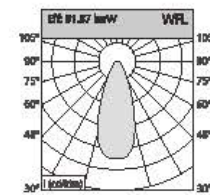

Optional Color for Cover