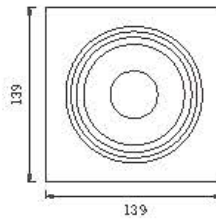

CCT 2700,3000,3500,4000,5700
Beam Angle 15° 30° 45°
Input Voltage 220-240V ~50/60Hz

Optional color for Cover

Power	Dimension	Cutout	Chip Brand	Driver Brand
10-12W	L92*W92*H59mm(1)	L75*W75mm	Bridgelux/Cree/Osram	Eaglerise/Ke gu/Philips
15-18W	L120*W120*H71mm(1)	L95*W95mm	Bridgelux/Cree/Osram	Eaglerise/Ke gu/Philips
20-25W	L139*W139*H86mm(1)	L120*W120mm	Bridgelux/Cree/Osram	Eaglerise/Ke gu/Philips