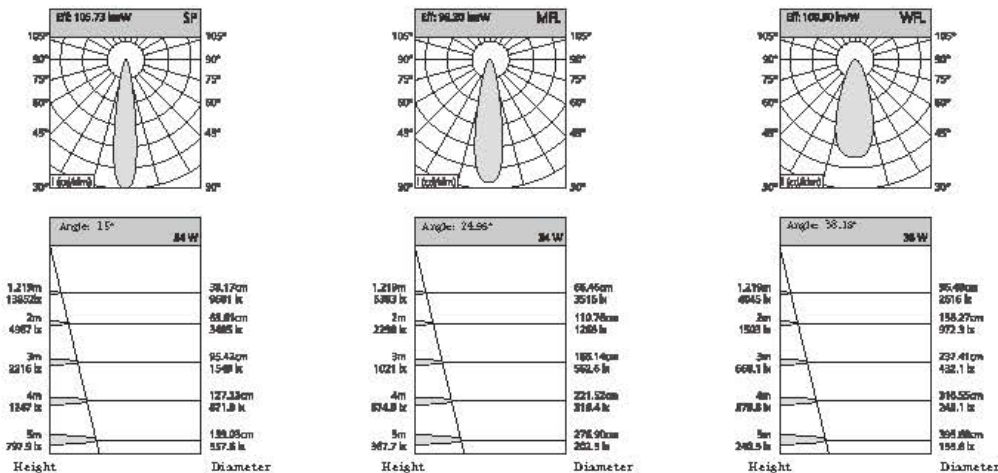

Model	Power	Dimension	Outout	Chip Brand	Driver Brand
SPI-COB5W	5-7W	70*H58mm	55mm	Bridgelux/Cree/Osram	Eaglerise/Kegu/Philips
SPI-COB7W	7-10W	70*H70mm	55mm	Bridgelux/Cree/Osram	Eaglerise/Kegu/Philips
SPI-COB10W-1	10-12W	90*H72mm	75mm	Bridgelux/Cree/Osram	Eaglerise/Kegu/Philips
SPI-COB10W-2	10-12W	90*H75mm	75mm	Bridgelux/Cree/Osram	Eaglerise/Kegu/Philips
SPI-COB18W	18-20W	112*H92mm	95mm	Bridgelux/Cree/Osram	Eaglerise/Kegu/Philips
SPI-COB20W	20-25W	112*H95mm	95mm	Bridgelux/Cree/Osram	Eaglerise/Kegu/Philips

CCT 2700,3000,3500,4000,5700
Beam Angle 15° 24° 38°
Input Voltage 220-240V ~50/60Hz

Optional color for Cover