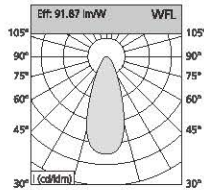

Angle: 25.96° 84W

Height	Diameter
1.219m / 698.8 in	89.48cm / 351.9 in
2m / 228.0 in	170.76cm / 672.3 in
3m / 342.0 in	256.14cm / 1008.4 in
4m / 456.0 in	341.52cm / 1344.5 in
5m / 570.0 in	426.90cm / 1680.6 in

Angle: 45.64° 94W

Height	Diameter
1.219m / 719.8 in	126.11cm / 496.5 in
2m / 787.1 in	210.18cm / 828.3 in
3m / 1180.7 in	315.27cm / 1241.3 in
4m / 1574.2 in	420.36cm / 1654.2 in
5m / 1967.8 in	525.44cm / 2067.1 in

CCT 2700,3000,3500,4000,5700

Beam Angle 15° 30° 45°

Input Voltage 220-240V ~50/60Hz

Optional Color for Cover

Model	Power	Dimension	Chip Brand	Driver Brand
MBG-COBO1	15-18W	73*H108mm	Bridgelux/Cree/Osram	Eaglerise/Kegu/ Philips
MBG-COBO2	20-25W	93*H118mm	Bridgelux/Cree/Osram	Eaglerise/Kegu/ Philips
MBG-COBO3	25-30W	113*H136mm	Bridgelux/Cree/Osram	Eaglerise/Kegu/ Philips
MBG-COBO4	40-50W	140*H150mm	Bridgelux/Cree/Osram	Eaglerise/Kegu/ Philips