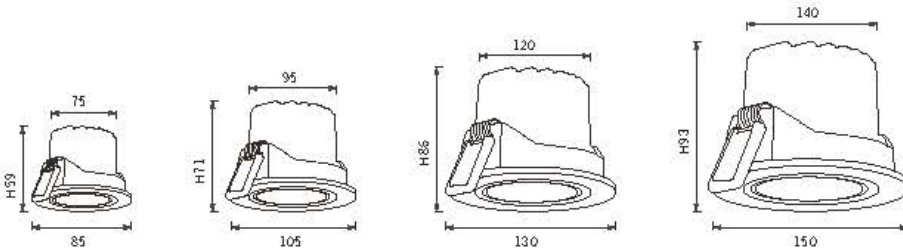

CCT 2700,3000,3500,4000,5700

Beam Angle 24° 45°

Input Voltage 220-240V ~50/60Hz

Optional Color for Cover

Power	Dimension	Outout	Chip Brand	Driver Brand
10-12W	85*H59mm	75mm	BridgeLux/Cree/Osram	Eaglerise/Kegu/Philips
15-18W	105*H71mm	95mm	BridgeLux/Cree/Osram	Eaglerise/Kegu/Philips
20-25W	130*H86mm	120mm	BridgeLux/Cree/Osram	Eaglerise/Kegu/Philips
30-35W	150*H93mm	140mm	BridgeLux/Cree/Osram	Eaglerise/Kegu/Philips