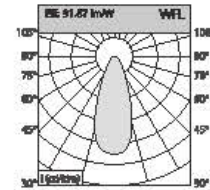

Angle: 25.96° 84W

Height	Diameter
1.219m / 698.8 in	89.48cm / 351.9 in
2m / 228.0 in	170.76cm / 672.3 in
3m / 342.0 in	256.14cm / 1008.4 in
4m / 456.0 in	341.52cm / 1344.5 in
5m / 570.0 in	426.90cm / 1680.6 in

Angle: 45.64° 94W

Height	Diameter
1.219m / 719.8 in	126.11cm / 496.5 in
2m / 787.1 in	210.18cm / 828.3 in
3m / 1180.7 in	315.27cm / 1241.3 in
4m / 1574.2 in	420.36cm / 1654.2 in
5m / 1967.8 in	525.44cm / 2067.1 in

CCT 2700,3000,3500,4000,5700
 Beam Angle 15° 24° 38°
 Input Voltage 220-240V ~50/60Hz
 Optional Color for Cover

Power	Dimension	Output	Chip Brand	Driver Brand
5-7W	67*H83mm	55mm	Bridgelux/Cree/Osram	Eaglerise/Kegu/Philips
8-10W	67*H100mm	55mm	Bridgelux/Cree/Osram	Eaglerise/Kegu/Philips
7-8W	88*H87mm	75mm	Bridgelux/Cree/Osram	Eaglerise/Kegu/Philips
10-12W	88*H98mm	75mm	Bridgelux/Cree/Osram	Eaglerise/Kegu/Philips
18-20W	88*H113mm	75mm	Bridgelux/Cree/Osram	Eaglerise/Kegu/Philips
18-20W	108*H112mm	95mm	Bridgelux/Cree/Osram	Eaglerise/Kegu/Philips
25-30W	108*H132mm	95mm	Bridgelux/Cree/Osram	Eaglerise/Kegu/Philips