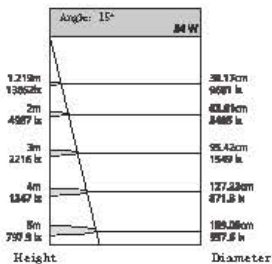

Power	Dimension	Cutout	Chip Brand	Driver Brand
7-10W	68*H85mm	55mm	Bridgelux/Cree/Osram	Eaglerise/Kegu/Philips
10-12W	90*H103mm	75mm	Bridgelux/Cree/Osram	Eaglerise/Kegu/Philips
20-25W	110*H120mm	95mm	Bridgelux/Cree/Osram	Eaglerise/Kegu/Philips