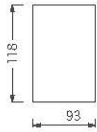

CCT 2700,3000,3500,4000,5700

Beam Angle 15° 30° 45°

Input Voltage 220-240V ~50/60Hz

Optional Color for Cover

Model	Power	Dimension	Chip Brand	Driver Brand
MBG-COBO1	15-18W	73*H108mm	Bridgelux/Cree/Osram	Eaglerise/Kegu/ Philips
MBG-COBO2	20-25W	93*H118mm	Bridgelux/Cree/Osram	Eaglerise/Kegu/ Philips
MBG-COBO3	25-30W	113*H136mm	Bridgelux/Cree/Osram	Eaglerise/Kegu/ Philips
MBG-COBO4	40-50W	140*H150mm	Bridgelux/Cree/Osram	Eaglerise/Kegu/ Philips