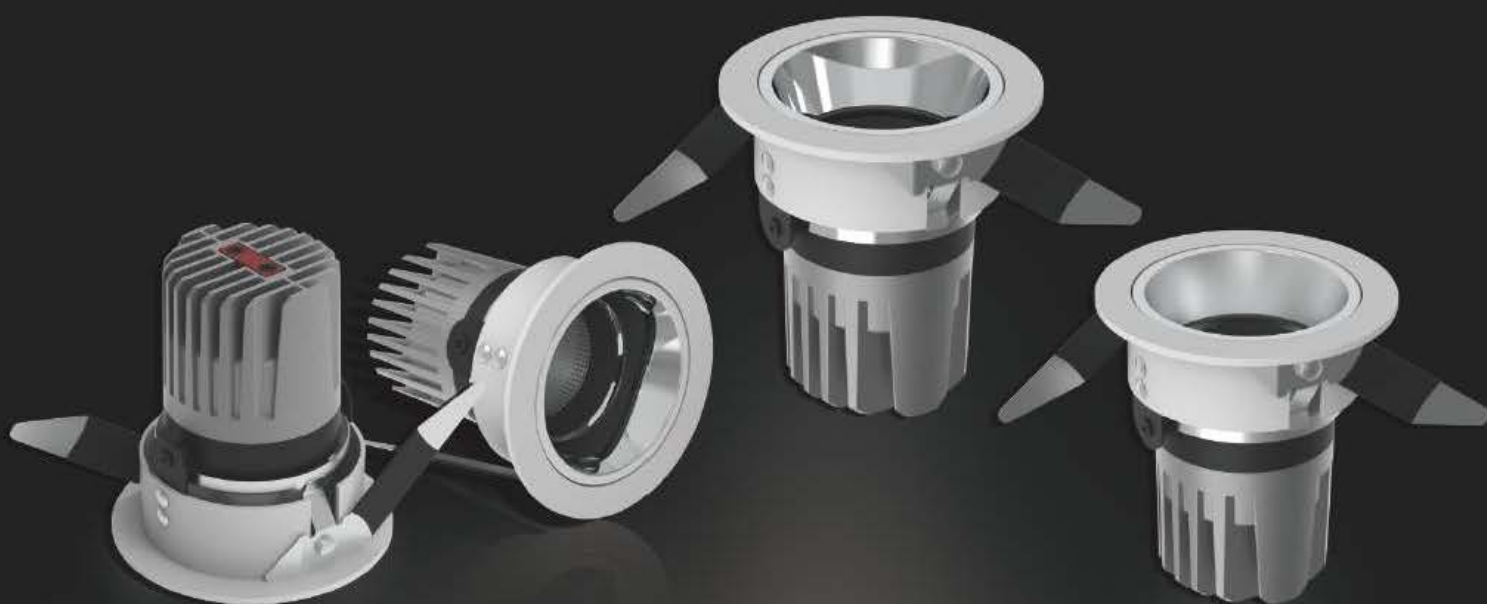

DBJ Grille Tube Spotlight Series

DBJ GRILLE TUBE SPOTLIGHT SERIES

The lamp body is made of new aluminum alloy material, which has better heat dissipation, and the face ring adopts anodized surface treatment process; the face ring is diversified, Support a variety of different types of face ring parts to meet different lighting needs in different places;

WALL WASHER SERIES

WSI WALL WASHER SERIES

The lamp body is made of new aluminum alloy material with better heat dissipation, and the surface ring adopts anodizing surface treatment process; the surface ring is diversified, supporting various types of surface ring parts, meeting different lighting needs in different places; Improve the three-dimensional optical simulation analysis and anti glare design of the mirror;