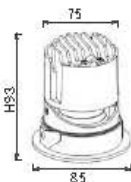

CCT 2700,3000,3500,4000,5700
Beam Angle 15° 24° 38°
Input Voltage 220-240V ~50/60Hz

Power	Dimension	Cutout	Chip Brand	Driver Brand
5-7W	63 * H63 mm	58mm	Bridgelux/Cree/Osram	Eaglerise/Kegu/Philips
7-8W	85 * H71mm	75mm	Bridgelux/Cree/Osram	Eaglerise/Kegu/Philips
10-12W	85 * H76mm	75mm	Bridgelux/Cree/Osram	Eaglerise/Kegu/Philips
18-20W	85 * H93mm	75mm	Bridgelux/Cree/Osram	Eaglerise/Kegu/Philips
20-25W	105 * H99 mm	95mm	Bridgelux/Cree/Osram	Eaglerise/Kegu/Philips
30-35W	130 * H115mm	120mm	Bridgelux/Cree/Osram	Eaglerise/Kegu/Philips