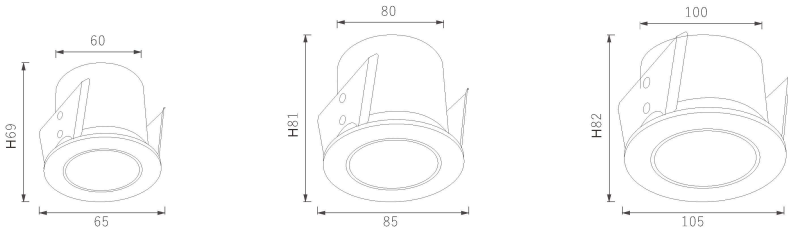

CCT 2700,3000,3500,4000,5700

Beam Angle 13° 24° 38° 60°

Input Voltage 220-240V ~50/60Hz

Optional color for Cover

Power	Dimension	Cutout	Chip Brand	Driver Brand
6-8W	65*H69mm	60mm	Bridgelux/Cree/Osram	Eaglerise/Kegu/ Philips
10-12W	85*H81mm	80mm	Bridgelux/Cree/Osram	Eaglerise/Kegu/ Philips
20-25W	105*H82mm	100mm	Bridgelux/Cree/Osram	Eaglerise/Kegu/ Philips