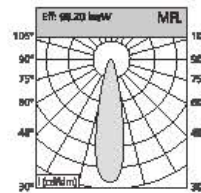

Power	Dimension	Cutout	Chip Brand	Driver Brand
7-10W	68*H85mm	55mm	Bridgelux/Cree/Osram	Eaglerise/Kegu/Philips
10-12W	90*H103mm	75mm	Bridgelux/Cree/Osram	Eaglerise/Kegu/Philips
20-25W	110*H120mm	95mm	Bridgelux/Cree/Osram	Eaglerise/Kegu/Philips