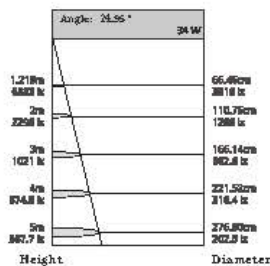

Optional Color for Cover