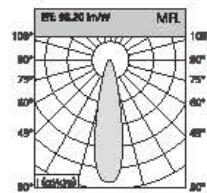

Power	Dimension	Cutout	Chip Brand	Driver Brand
5-7W	63*H63mm	55mm	Bridgelux/Cree/Osram	Eglerise/Kegu/Philips
10-12W	63*H78mm	55mm	Bridgelux/Cree/Osram	Eglerise/Kegu/Philips
7-8W	85*H71mm	75mm	Bridgelux/Cree/Osram	Eglerise/Kegu/Philips
10-12W	85*H76mm	75mm	Bridgelux/Cree/Osram	Eglerise/Kegu/Philips
18-20W	85*H93mm	75mm	Bridgelux/Cree/Osram	Eglerise/Kegu/Philips
20-25W	105*H99mm	95mm	Bridgelux/Cree/Osram	Eglerise/Kegu/Philips
30-35W	105*H115mm	95mm	Bridgelux/Cree/Osram	Eglerise/Kegu/Philips