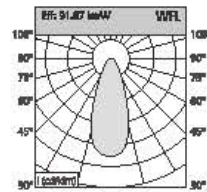

Power	Dimension	Cut out	Chip Brand	Driver Brand
5-7W	70*H69mm	60mm	BridgeLux/Cree/Osram	Eaglerise/Kegu/Philips
10-12W	85*H78mm	75mm	BridgeLux/Cree/Osram	Eaglerise/Kegu/Philips
20-25W	112*H116mm	95mm	BridgeLux/Cree/Osram	Eaglerise/Kegu/Philips