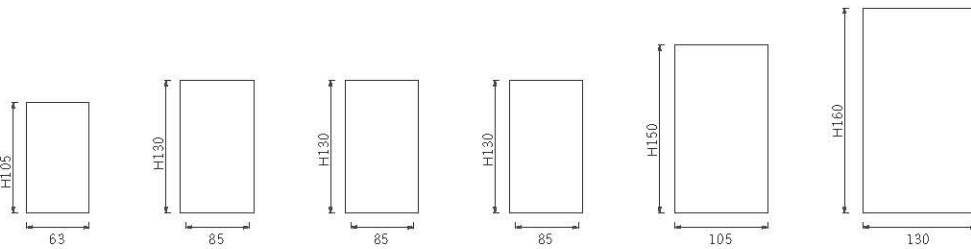

CCT 2700,3000,3500,4000,5700
Beam Angle 15° 24° 38°
Input Voltage 220-240V ~50/60Hz

Model	Power	Dimension	Chip Brand	Driver Brand
WSP-SM-COB5W	5-7W	63*H105mm	Bridgelux/Cree/Osram	Eaglerise/Kegu/Philips
WSP-SM-COB7W	7-8W	85*H130mm	Bridgelux/Cree/Osram	Eaglerise/Kegu/Philips
WSP-SM-COB10W	10-12W	85*H130mm	Bridgelux/Cree/Osram	Eaglerise/Kegu/Philips
WSP-SM-COB18W	18-20W	85*H130mm	Bridgelux/Cree/Osram	Eaglerise/Kegu/Philips
WSP-SM-COB20W	20-25W	105*H150mm	Bridgelux/Cree/Osram	Eaglerise/Kegu/Philips
WSP-SM-COB30W	30-35W	130*H160mm	Bridgelux/Cree/Osram	Eaglerise/Kegu/Philips

Optional color for Cover