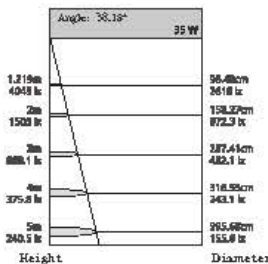

Power	Dimension	Output	Chip Brand	Driver Brand
5-7W	L63*W63*H63mm	55mm	Bridgelux/Cree/Osram	Eaglerise/Kegu/Philips
7-8W	L85*W85*H71mm	75mm	Bridgelux/Cree/Osram	Eaglerise/Kegu/Philips
10-12W	L85*W85*H76mm	75mm	Bridgelux/Cree/Osram	Eaglerise/Kegu/Philips
18-20W	L85*W85*H93mm	75mm	Bridgelux/Cree/Osram	Eaglerise/Kegu/Philips
20-25W	L105*W105*H99mm	95mm	Bridgelux/Cree/Osram	Eaglerise/Kegu/Philips
30-35W	L130*W130*H115mm	120mm	Bridgelux/Cree/Osram	Eaglerise/Kegu/Philips