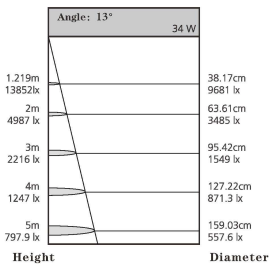

Angle: 25.96° 84W

Height	Diameter
1.219m / 698.8 in	89.48cm / 351.9 in
2m / 228.0 in	170.76cm / 672.3 in
3m / 342.0 in	256.14cm / 1008.4 in
4m / 456.0 in	341.52cm / 1344.5 in
5m / 570.0 in	426.90cm / 1680.6 in

Angle: 45.64° 94W

Height	Diameter
1.219m / 719.8 in	126.11cm / 496.5 in
2m / 787.1 in	210.18cm / 828.3 in
3m / 1180.7 in	315.27cm / 1241.3 in
4m / 1574.2 in	420.36cm / 1654.2 in
5m / 1967.8 in	525.44cm / 2067.1 in

CCT 2700,3000,3500,4000,5700

Beam Angle 13° 24° 38° 60°

Input Voltage 220-240V ~50/60Hz

Optional color for Cover

Power	Dimension	Cutout	Chip Brand	Driver Brand
6-8W	65*H69mm	60mm	Bridgelux/Cree/Osram	Eaglerise/Kegu/ Philips
10-12W	85*H81mm	80mm	Bridgelux/Cree/Osram	Eaglerise/Kegu/ Philips
20-25W	105*H82mm	100mm	Bridgelux/Cree/Osram	Eaglerise/Kegu/ Philips

Height	Diameter
1.219m	66.46cm
9303 lx	3516 lx
2m	110.78cm
2258 lx	1286 lx
3m	166.54cm
1081 lx	502.8 lx
4m	221.53cm
574.5 lx	316.4 lx
5m	276.80cm
387.7 lx	202.8 lx

Angle: 38.15° 35 W

Height	Diameter
1.219m	96.46cm
4045 lx	2816 lx
2m	188.27cm
1903 lx	572.3 lx
3m	237.41cm
888.1 lx	402.1 lx
4m	318.55cm
393.8 lx	243.1 lx
5m	385.68cm
340.7 lx	195.8 lx