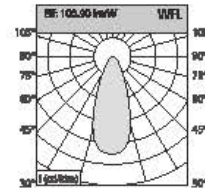

Height	Diameter
1.219m	96.48cm
2m	158.27cm
2m	237.41cm
4m	474.82cm
5m	593.53cm