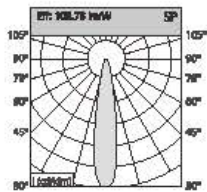

Optional Color for Cover