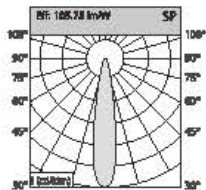

Angle: 25.96° 84W

Height	Diameter
1.219m / 698.8 in	89.48cm / 351.9 in
2m / 228.0 in	170.76cm / 672.3 in
3m / 342.0 in	256.14cm / 1008.4 in
4m / 456.0 in	341.52cm / 1344.5 in
5m / 570.0 in	426.90cm / 1680.6 in

Angle: 45.64° 94W

Height	Diameter
1.219m / 719.8 in	126.11cm / 496.5 in
2m / 787.1 in	210.18cm / 828.3 in
3m / 1180.7 in	315.27cm / 1241.3 in
4m / 1574.2 in	420.36cm / 1654.2 in
5m / 1967.8 in	525.44cm / 2067.1 in

Suitable for many places

Easily solve decoration troubles, clothing stores, home, large stores, other places

CCT 2700,3000,3500,4000,5700

Beam Angle 24° 45°

Input Voltage 220-240V ~50/60Hz

Optional Color for Cover

Model	Power	Dimension	Chip Brand	Driver Brand
MBS-COB001	15-18W	73*H120mm	Bridgelux/Cree/Osram	Eaglerise/Kegu/Philips
MBS-COB002	20-25W	93*H138mm	Bridgelux/Cree/Osram	Eaglerise/Kegu/Philips
MBS-COB003	25-30W	113*H152mm	Bridgelux/Cree/Osram	Eaglerise/Kegu/Philips
MBS-COB004	40-50W	140*H160mm	Bridgelux/Cree/Osram	Eaglerise/Kegu/Philips
MBS-COB006	50-60W	170*H180mm	Bridgelux/Cree/Osram	Eaglerise/Kegu/Philips
MBS-COB008	60-100W	203*H210mm	Bridgelux/Cree/Osram	Eaglerise/Kegu/Philips