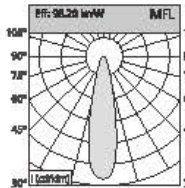

Optional Color for Cover

Height	Diameter
1.219m	36.17cm
1.892m	50.81 lc
2m	63.91cm
4m	127.22cm
5m	158.03cm

Height	Diameter
1.219m	66.48cm
2m	110.76cm
2m	188.14cm
4m	376.28cm
5m	465.35cm

Height	Diameter
1.219m	96.48cm
2m	158.27cm
2m	237.41cm
4m	474.82cm
5m	593.53cm