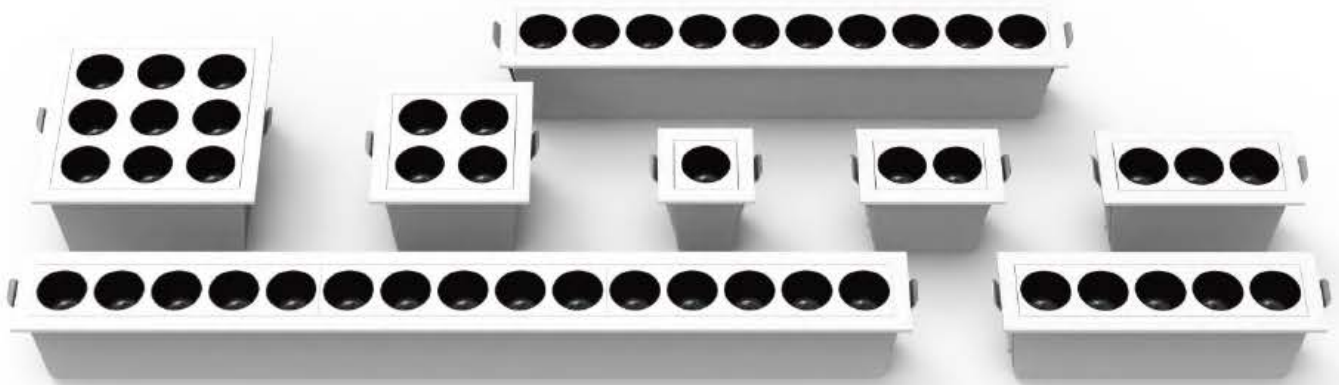

CCT 2700,3000,3500, 4000,5700
Input Voltage 220-240V ~50/60Hz

Optional Color for Cover

LNS Grille Linear Lamp Series

GRILLE LINEAR LAMP SERIES

LNS GRILLE LINEAR LAMP SERIES

A variety of styles are available, providing a variety of possibilities for mixing and matching. Due to its unobtrusive and simple design, this lamp is very suitable for living room, corridor, bedroom or any need. Emphasize the lighting.