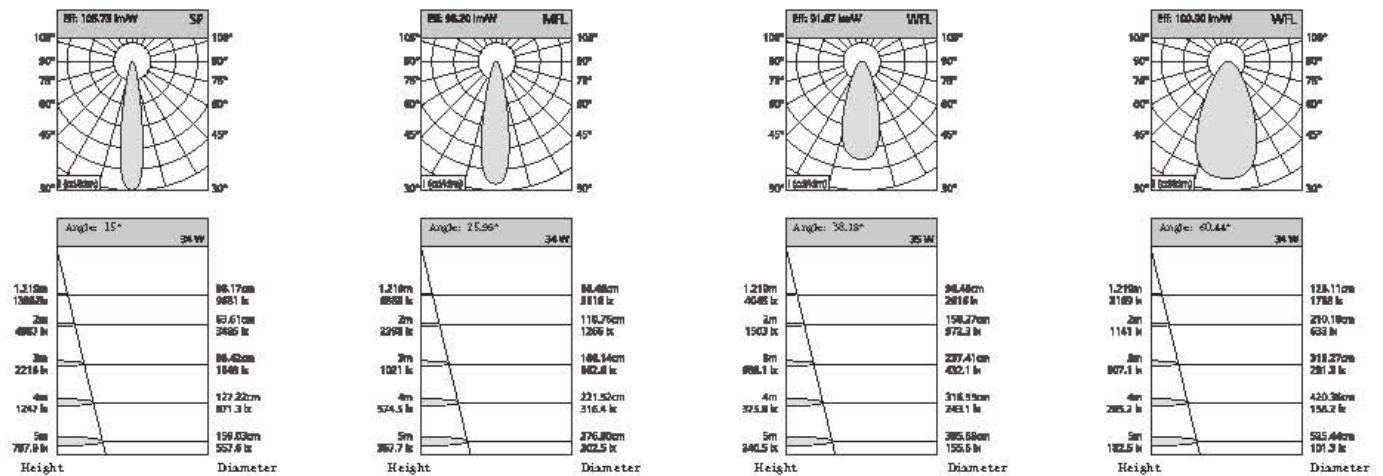

Optional Color for Cover