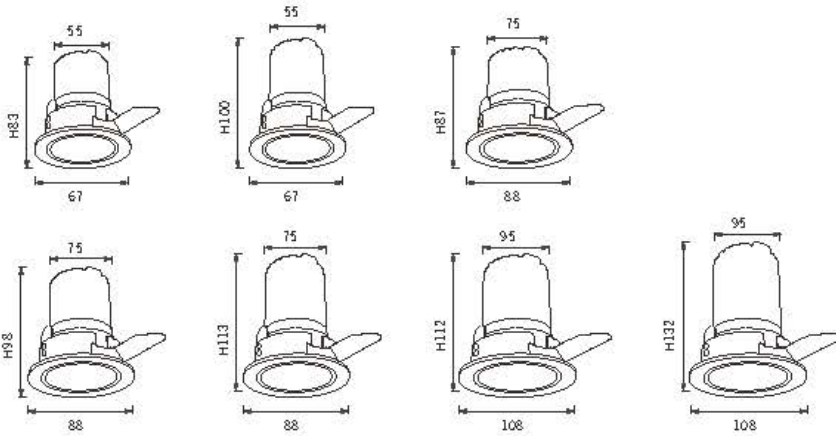

CCT 2700,3000,3500,4000,5700
Beam Angle 15° 24° 38°
Input Voltage 220-240V ~50/60Hz
Optional Color for Cover

Power	Dimension	Output	Chip Brand	Driver Brand
5-7W	67*H83mm	55mm	Bridgelux/Cree/Osram	Eaglerise/Kegu/Philips
8-10W	67*H100mm	55mm	Bridgelux/Cree/Osram	Eaglerise/Kegu/Philips
7-8W	88*H87mm	75mm	Bridgelux/Cree/Osram	Eaglerise/Kegu/Philips
10-12W	88*H98mm	75mm	Bridgelux/Cree/Osram	Eaglerise/Kegu/Philips
18-20W	88*H113mm	75mm	Bridgelux/Cree/Osram	Eaglerise/Kegu/Philips
18-20W	108*H112mm	95mm	Bridgelux/Cree/Osram	Eaglerise/Kegu/Philips
25-30W	108*H132mm	95mm	Bridgelux/Cree/Osram	Eaglerise/Kegu/Philips