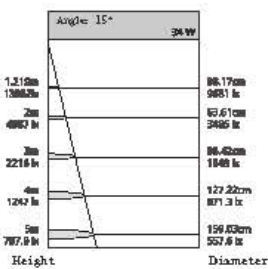

Angle: 25.96° 84W

Height	Diameter
1.219m / 698.8 in	89.48cm / 351.9 in
2m / 228.0 in	170.76cm / 672.3 in
3m / 342.0 in	256.14cm / 1008.4 in
4m / 456.0 in	341.52cm / 1344.5 in
5m / 570.0 in	426.90cm / 1680.6 in

Angle: 45.64° 94W

Height	Diameter
1.219m / 719.8 in	126.11cm / 496.5 in
2m / 787.1 in	210.18cm / 828.3 in
3m / 1180.7 in	315.27cm / 1241.3 in
4m / 1574.2 in	420.36cm / 1654.2 in
5m / 1967.8 in	525.44cm / 2067.1 in

COB SPOTLIGHT SERIES

Light up your beauty

CCT 2700,3000,3500,4000,5700

Beam Angle 15° 24° 38°

Input Voltag 220-240V ~50/60Hz

Optional color for Cover

White+White Black+Black White+Black

Power	Dimension	Outout	Chip Brand	Driver Brand
5-7W	65*H55mm	55mm	Bridgelux/Cree/Osram	Eaglerise/Kegu/Philips
10-12W	85*H68mm	75mm	Bridgelux/Cree/Osram	Eaglerise/Kegu/Philips
20-25W	105*H95 mm	95mm	Bridgelux/Cree/Osram	Eaglerise/Kegu/Philips