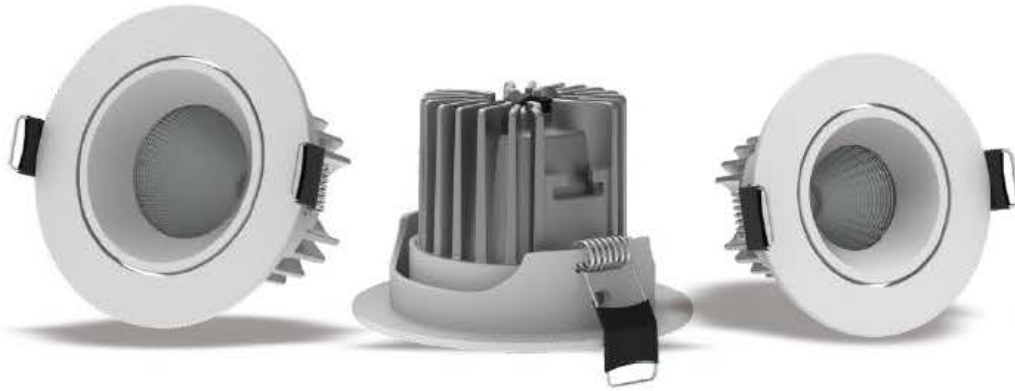

CCT 2700,3000,3500,4000,5700
Beam Angle 15° 24° 38°
Input Voltage 220-240V ~50/60Hz

Power	Dimension	Cutout	Chip Brand	Driver Brand
5-7W	79*H55mm	65mm	Bridgelux/Cree/Osram	Eaglerise/Kegu/ Philips
10-12W	94*H64mm	80mm	Bridgelux/Cree/Osram	Eaglerise/Kegu/ Philips
20-25W	109*H85mm	95-100mm	Bridgelux/Cree/Osram	Eaglerise/Kegu/ Philips

Optional color for Cover

Angle: 15° 34 W

Height	Diameter
1.219m	98.17cm
1.2852m	9961 lx
2m	88.61cm
4987 lx	3469 lx
3m	85.42cm
2215 lx	1588 lx
4m	177.20cm
1247 lx	871.3 lx
5m	158.07cm
787.8 lx	887.8 lx

Angle: 24.95° 34 W

Height	Diameter
1.219m	66.46cm
9303 lx	3516 lx
2m	110.78cm
2258 lx	1286 lx
3m	166.54cm
1081 lx	502.8 lx
4m	221.53cm
574.5 lx	316.4 lx
5m	276.80cm
387.7 lx	202.8 lx

Angle: 38.15° 35 W

Height	Diameter
1.219m	96.46cm
4045 lx	2816 lx
2m	188.27cm
1903 lx	572.3 lx
3m	237.41cm
888.1 lx	402.1 lx
4m	318.55cm
393.8 lx	243.1 lx
5m	385.68cm
340.7 lx	195.8 lx