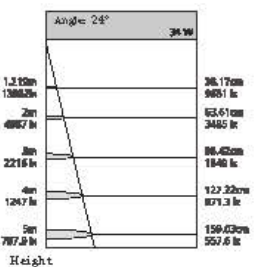

Model	Power	Dimension	Chip Brand	Driver Brand
MBS-COB001	15-18W	73*H120mm	Bridgelux/Cree/Osram	Eaglerise/Kegu/Philips
MBS-COB002	20-25W	93*H138mm	Bridgelux/Cree/Osram	Eaglerise/Kegu/Philips
MBS-COB003	25-30W	113*H152mm	Bridgelux/Cree/Osram	Eaglerise/Kegu/Philips
MBS-COB004	40-50W	140*H160mm	Bridgelux/Cree/Osram	Eaglerise/Kegu/Philips
MBS-COB006	50-60W	170*H180mm	Bridgelux/Cree/Osram	Eaglerise/Kegu/Philips
MBS-COB008	60-100W	203*H210mm	Bridgelux/Cree/Osram	Eaglerise/Kegu/Philips