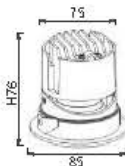

CCT 2700,3000,3500,4000,5700
Beam Angle 15° 24° 38°
Input Voltage 220-240V ~50/60Hz

Power	Dimension	Cutout	Chip Brand	Driver Brand
5-7W	63 * H63 mm	58mm	Bridgelux/Cree/Osram	Eaglerise/Kegu/Philips
7-8W	85 * H71mm	75mm	Bridgelux/Cree/Osram	Eaglerise/Kegu/Philips
10-12W	85 * H76mm	75mm	Bridgelux/Cree/Osram	Eaglerise/Kegu/Philips
18-20W	85 * H93mm	75mm	Bridgelux/Cree/Osram	Eaglerise/Kegu/Philips
20-25W	105 * H99 mm	95mm	Bridgelux/Cree/Osram	Eaglerise/Kegu/Philips
30-35W	130 * H115mm	120mm	Bridgelux/Cree/Osram	Eaglerise/Kegu/Philips