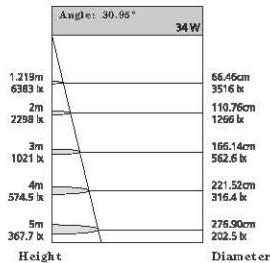

Angle: 25.96° 84W

Height	Diameter
1.219m / 698.8 in	89.48cm / 351.9 in
2m / 228.0 in	170.76cm / 672.3 in
3m / 342.0 in	256.14cm / 1008.4 in
4m / 456.0 in	341.52cm / 1344.5 in
5m / 570.0 in	426.90cm / 1680.6 in

Angle: 45.64° 94W

Height	Diameter
1.219m / 719.8 in	126.11cm / 496.5 in
2m / 787.1 in	210.18cm / 828.3 in
3m / 1180.7 in	315.27cm / 1241.3 in
4m / 1574.2 in	420.36cm / 1654.2 in
5m / 1967.8 in	525.44cm / 2067.1 in

CCT 2700,3000,3500,4000,5700

Beam Angle 15° 30° 45°

Input Voltage 220-240V ~50/60Hz

Optional Color for Cover

Model	Power	Dimension	Chip Brand	Driver Brand
MBG-COBO1	15-18W	73*H108mm	Bridgelux/Cree/Osram	Eaglerise/Kegu/ Philips
MBG-COBO2	20-25W	93*H118mm	Bridgelux/Cree/Osram	Eaglerise/Kegu/ Philips
MBG-COBO3	25-30W	113*H136mm	Bridgelux/Cree/Osram	Eaglerise/Kegu/ Philips
MBG-COBO4	40-50W	140*H150mm	Bridgelux/Cree/Osram	Eaglerise/Kegu/ Philips