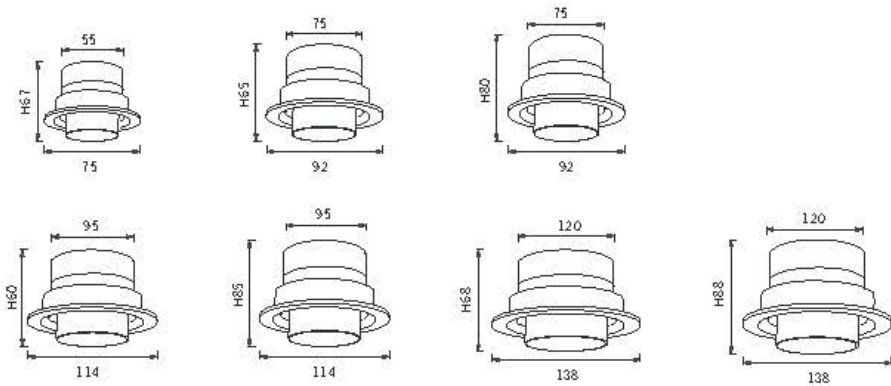

Power	Dimension	Output	Chip Brand
5-7W	75 * H67mm	55mm	Bridgelux/Cree/Osram
5-7W	92 * H65mm	75mm	Bridgelux/Cree/Osram
10-12W	92 * H80mm	75mm	Bridgelux/Cree/Osram
10-15W	114 * H60mm	95mm	Bridgelux/Cree/Osram
20-25W	114 * H85mm	95mm	Bridgelux/Cree/Osram
20-25W	138 * H68mm	120mm	Bridgelux/Cree/Osram
30-35W	138 * H88mm	120mm	Bridgelux/Cree/Osram