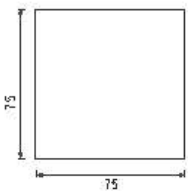

Suitable for a variety of places

Easily solve decoration troubles, clothing stores,
large stores, home decoration and other places

CCT 2700,3000,3500, 4000,5700
Beam Angle 15° 25° 38° 60°
 (Shinland Reflector $\phi 44$)
 10° 23° 36°
 (GLK len ($\phi 43$))
Input Voltage 220-240V ~50/60Hz