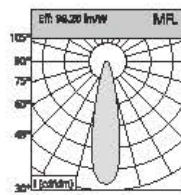

Optional Color for Cover