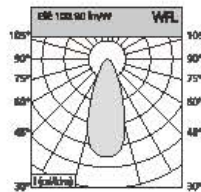

Power	Dimension	Cutout	Chip Brand	Driver Brand
5-7W	L210*W70*H65mm	L195*W60mm	Bridgelux/Cree/Osram	Eaglerise/Kegu/Philips
7-8W	L252*W92*H71mm	L245*W75mm	Bridgelux/Cree/Osram	Eaglerise/Kegu/Philips
10-12W	L258*W92*H77mm	L245*W75mm	Bridgelux/Cree/Osram	Eaglerise/Kegu/Philips
18-20W	L258*W92*H93mm	L245*W75mm	Bridgelux/Cree/Osram	Eaglerise/Kegu/Philips
20-25W	L333*W120*H99mm	L310*W100mm	Bridgelux/Cree/Osram	Eaglerise/Kegu/Philips
30-35W	L400*W140*H123mm	L380*W120mm	Bridgelux/Cree/Osram	Eaglerise/Kegu/Philips