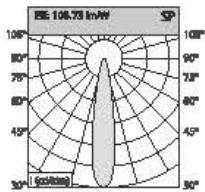

CCT 2700,3000,3500,4000,5700
Beam Angle 24°
Input Voltage 220-240V ~50/60Hz

Optional color for Cover

Power	Dimension	Cutout	Chip Brand	Driver Brand
3W	70*H25mm	55mm	Bridgelux/Cree/Osram	Eaglerise/Kegu/ Philips
5-7W	90*H28mm	75mm	Bridgelux/Cree/Osram	Eaglerise/Kegu/ Philips
7-10W	108*H32mm	95mm	Bridgelux/Cree/Osram	Eaglerise/Kegu/ Philips
12-20W	138*H32mm	120mm	Bridgelux/Cree/Osram	Eaglerise/Kegu/ Philips
20-25W	158*H36mm	140mm	Bridgelux/Cree/Osram	Eaglerise/Kegu/ Philips
30-40W	190*H38mm	160mm	Bridgelux/Cree/Osram	Eaglerise/Kegu/ Philips