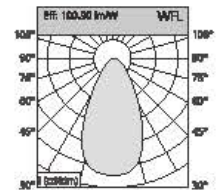

Power	Dimension	Cutout	Chip Brand	Driver Brand
1-3W	68*H38mm	55mm	Bridgelux/Cree/Osram	Eaglerise/Kegu/Philips
5-7W	84*H54mm/ 90*H54mm	75mm	Bridgelux/Cree/Osram	Eaglerise/Kegu/Philips
10-12W	108*H65mm	95mm	Bridgelux/Cree/Osram	Eaglerise/Kegu/Philips
18-20W	138*H85mm	120mm	Bridgelux/Cree/Osram	Eaglerise/Kegu/Philips
25-30W	158*H95mm	140mm	Bridgelux/Cree/Osram	Eaglerise/Kegu/Philips
35-40W	179*H108mm	160mm	Bridgelux/Cree/Osram	Eaglerise/Kegu/Philips
50-60W	179*H108mm	160mm	Bridgelux/Cree/Osram	Eaglerise/Kegu/Philips

CCT 2700,3000,3500, 4000,5700
Input Voltage 220-240V ~50/60Hz

Optional Color for Cover