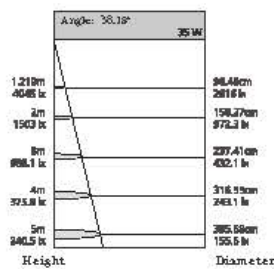

Angle: 25.96° 84W

Height	Diameter
1.219m / 698.8 in	89.48cm / 351.9 in
2m / 228.0 in	170.76cm / 672.3 in
3m / 342.0 in	256.14cm / 1008.4 in
4m / 456.0 in	341.52cm / 1344.5 in
5m / 570.0 in	426.90cm / 1680.6 in

Angle: 45.64° 94W

Height	Diameter
1.219m / 719.8 in	126.11cm / 496.5 in
2m / 787.1 in	210.18cm / 828.3 in
3m / 1180.7 in	315.27cm / 1241.3 in
4m / 1574.2 in	420.36cm / 1654.2 in
5m / 1967.8 in	525.44cm / 2067.1 in

COB SPOTLIGHT SERIES

Light up your beauty

CCT 2700,3000,3500,4000,5700

Beam Angle 15° 24° 38°

Input Voltag 220-240V ~50/60Hz

Optional color for Cover

White+White Black+Black White+Black

Power	Dimension	Outout	Chip Brand	Driver Brand
5-7W	65*H55mm	55mm	Bridgelux/Cree/Osram	Eaglerise/Kegu/Philips
10-12W	85*H68mm	75mm	Bridgelux/Cree/Osram	Eaglerise/Kegu/Philips
20-25W	105*H95 mm	95mm	Bridgelux/Cree/Osram	Eaglerise/Kegu/Philips