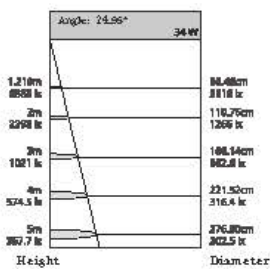

CCT 2700,3000,3500,4000,5700
Beam Angle 15° 24° 38°
Input Voltage 220-240V ~50/60Hz
Optional color for Cover

Power	Dimension	Cut out	Chip Brand	Driver Brand
5-7W	70*H69mm	60mm	BridgeLux/Cree/Osram	Eaglerise/Kegu/Philips
10-12W	85*H78mm	75mm	BridgeLux/Cree/Osram	Eaglerise/Kegu/Philips
20-25W	112*H116mm	95mm	BridgeLux/Cree/Osram	Eaglerise/Kegu/Philips