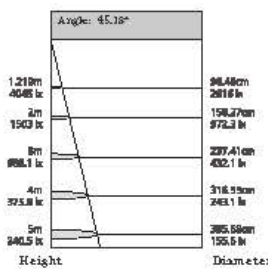

Power	Dimension	Cutout	Chip Brand	Driver Brand
10-12W	L92*W92*H59mm(1)	L75*W75mm	Bridgelux/Cree/Osram	Eaglerise/Ke gu/Philips
15-18W	L120*W120*H71mm(1)	L95*W95mm	Bridgelux/Cree/Osram	Eaglerise/Ke gu/Philips
20-25W	L139*W139*H86mm(1)	L120*W120mm	Bridgelux/Cree/Osram	Eaglerise/Ke gu/Philips