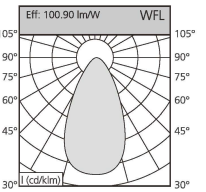

Angle: 25.96° 84W

Height	Diameter
1.219m / 698.8 in	89.48cm / 351.9 in
2m / 228.0 in	170.76cm / 672.3 in
3m / 342.0 in	256.14cm / 1008.4 in
4m / 456.0 in	341.52cm / 1344.5 in
5m / 570.0 in	426.90cm / 1680.6 in

Angle: 45.64° 94W

Height	Diameter
1.219m / 719.8 in	126.11cm / 496.5 in
2m / 787.1 in	210.18cm / 828.3 in
3m / 1180.7 in	315.27cm / 1241.3 in
4m / 1574.2 in	420.36cm / 1654.2 in
5m / 1967.8 in	525.44cm / 2067.1 in

CCT 2700,3000,3500,4000,5700

Beam Angle 13° 24° 38° 60°

Input Voltage 220-240V ~50/60Hz

Optional color for Cover

Power	Dimension	Cutout	Chip Brand	Driver Brand
6-8W	65*H69mm	60mm	Bridgelux/Cree/Osram	Eaglerise/Kegu/ Philips
10-12W	85*H81mm	80mm	Bridgelux/Cree/Osram	Eaglerise/Kegu/ Philips
20-25W	105*H82mm	100mm	Bridgelux/Cree/Osram	Eaglerise/Kegu/ Philips