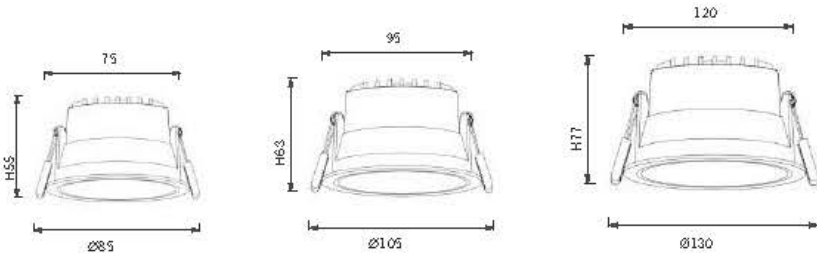

CCT 2700,3000,3500,4000,5700
Beam Angle 20° 40°
Input Voltage 220-240V ~50/60Hz
Optional Color for Cover

Power	Dimension	Cutout	Clip Brand	Driver Brand
10-12W	85*H65mm	75mm	Bridgelux/Cree/Osram	Eaglerise/Kegu/Philips
15-20W	105*H63mm	95mm	Bridgelux/Cree/Osram	Eaglerise/Kegu/Philips
25-30W	130*H77mm	120mm	Bridgelux/Cree/Osram	Eaglerise/Kegu/Philips