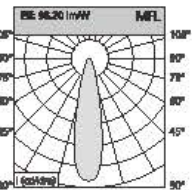

Power	Dimension	Cutout	Chip Brand	Driver Brand
10-12W	L92*W92*H59mm(1)	L75*W75mm	Bridgelux/Cree/Osram	Eaglerise/Ke gu/Philips
15-18W	L120*W120*H71mm(1)	L95*W95mm	Bridgelux/Cree/Osram	Eaglerise/Ke gu/Philips
20-25W	L139*W139*H86mm(1)	L120*W120mm	Bridgelux/Cree/Osram	Eaglerise/Ke gu/Philips