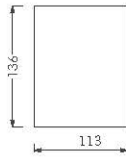

CCT 2700,3000,3500,4000,5700

Beam Angle 15° 30° 45°

Input Voltage 220-240V ~50/60Hz

Optional Color for Cover

Model	Power	Dimension	Chip Brand	Driver Brand
MBG-COBO1	15-18W	73*H108mm	Bridgelux/Cree/Osram	Eaglerise/Kegu/ Philips
MBG-COBO2	20-25W	93*H118mm	Bridgelux/Cree/Osram	Eaglerise/Kegu/ Philips
MBG-COBO3	25-30W	113*H136mm	Bridgelux/Cree/Osram	Eaglerise/Kegu/ Philips
MBG-COBO4	40-50W	140*H150mm	Bridgelux/Cree/Osram	Eaglerise/Kegu/ Philips