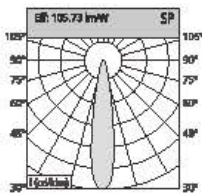

CCT 2700,3000,3500,4000,5700

Beam Angle 15° 24° 38° 60°

Input Voltage 220-240V ~50/60Hz

Model	Power	Dimension	Outout	Chip Brand	Driver Brand
1Head	1-3W	L46*W46*H52mm	L38*W38mm	Bridgelux/Cree/Osram	Eaglerise/Kegu/Philips
2Head	2-6W	L69*W46*H52mm	L60*W35mm	Bridgelux/Cree/Osram	Eaglerise/Kegu/Philips
3Head	3-9W	L96*W46*H52mm	L88*W35mm	Bridgelux/Cree/Osram	Eaglerise/Kegu/Philips
4Head(SQ)	4-12W	L76*W76*H52mm	L68*W68mm	Bridgelux/Cree/Osram	Eaglerise/Kegu/Philips
5Head	5-15W	L148*W46*H52mm	L140*W35mm	Bridgelux/Cree/Osram	Eaglerise/Kegu/Philips
9Head(SQ)	9-27W	L106*W106*H52mm	L98*W98mm	Bridgelux/Cree/Osram	Eaglerise/Kegu/Philips
10Head	10-30W	L285*W46*H52mm	L276*W35mm	Bridgelux/Cree/Osram	Eaglerise/Kegu/Philips
15Head	15-45W	L417*W46*H52mm	L408*W35mm	Bridgelux/Cree/Osram	Eaglerise/Kegu/Philips

Optional Color for Cover