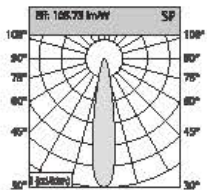

Power	Dimension	Cutout	Chip Brand	Driver Brand
10-12W	L92*W92*H59mm(1)	L75*W75mm	Bridgelux/Cree/Osram	Eaglerise/Ke gu/Philips
15-18W	L120*W120*H71mm(1)	L95*W95mm	Bridgelux/Cree/Osram	Eaglerise/Ke gu/Philips
20-25W	L139*W139*H86mm(1)	L120*W120mm	Bridgelux/Cree/Osram	Eaglerise/Ke gu/Philips