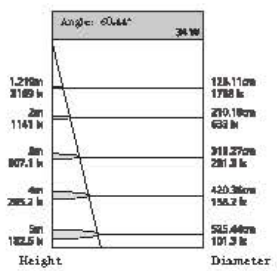

Power	Dimension	Cutout	Chip Brand	Driver Brand
1-3W	68*H38mm	55mm	Bridgelux/Cree/Osram	Eaglerise/Kegu/Philips
5-7W	84*H54mm/ 90*H54mm	75mm	Bridgelux/Cree/Osram	Eaglerise/Kegu/Philips
10-12W	108*H65mm	95mm	Bridgelux/Cree/Osram	Eaglerise/Kegu/Philips
18-20W	138*H85mm	120mm	Bridgelux/Cree/Osram	Eaglerise/Kegu/Philips
25-30W	158*H95mm	140mm	Bridgelux/Cree/Osram	Eaglerise/Kegu/Philips
35-40W	179*H108mm	160mm	Bridgelux/Cree/Osram	Eaglerise/Kegu/Philips
50-60W	179*H108mm	160mm	Bridgelux/Cree/Osram	Eaglerise/Kegu/Philips

CCT 2700,3000,3500, 4000,5700
Input Voltage 220-240V ~50/60Hz

Optional Color for Cover