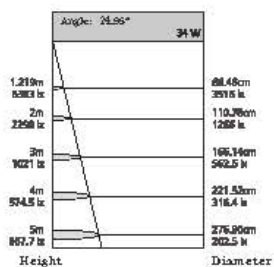

CCT 2700,3000,3500,4000,5700
Beam Angle 15° 24° 38°
Input Voltage 220-240V ~50/60Hz

Optional Color for Cover

Power	Dimension	Cutout	Chip Brand	Driver Brand
5-7W	63*H63mm	55mm	Bridgelux/Cree/Osram	Eglerise/Kegu/Philips
10-12W	63*H78mm	55mm	Bridgelux/Cree/Osram	Eglerise/Kegu/Philips
7-8W	85*H71mm	75mm	Bridgelux/Cree/Osram	Eglerise/Kegu/Philips
10-12W	85*H76mm	75mm	Bridgelux/Cree/Osram	Eglerise/Kegu/Philips
18-20W	85*H93mm	75mm	Bridgelux/Cree/Osram	Eglerise/Kegu/Philips
20-25W	105*H99mm	95mm	Bridgelux/Cree/Osram	Eglerise/Kegu/Philips
30-35W	105*H115mm	95mm	Bridgelux/Cree/Osram	Eglerise/Kegu/Philips