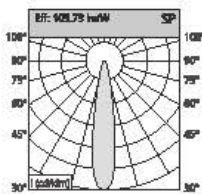

Power	Dimension	Output	Chip Brand	Driver Brand
5-7W	L63*W63*H63mm	55mm	Bridgelux/Cree/Osram	Eaglerise/Kegu/Philips
7-8W	L85*W85*H71mm	75mm	Bridgelux/Cree/Osram	Eaglerise/Kegu/Philips
10-12W	L85*W85*H76mm	75mm	Bridgelux/Cree/Osram	Eaglerise/Kegu/Philips
18-20W	L85*W85*H93mm	75mm	Bridgelux/Cree/Osram	Eaglerise/Kegu/Philips
20-25W	L105*W105*H99mm	95mm	Bridgelux/Cree/Osram	Eaglerise/Kegu/Philips
30-35W	L130*W130*H115mm	120mm	Bridgelux/Cree/Osram	Eaglerise/Kegu/Philips