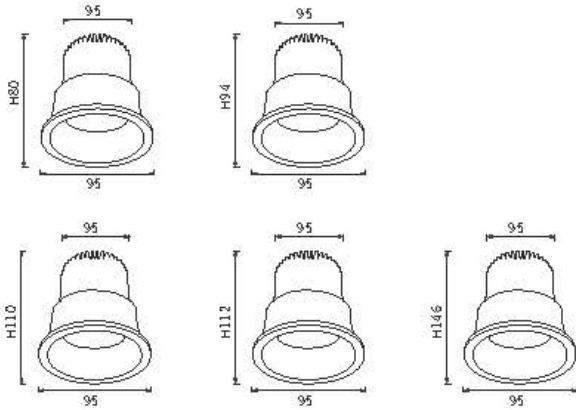

CCT 2700,3000,3500,4000,5700
Beam Angle 15° 24° 38°
Input Voltage 220-240V ~50/60Hz

Power	Dimension	Outout	Chip Brand	Driver Brand
5W	95*H80mm	95mm	Bridgelux/Cree/Osram	Eaglerise/Kegu/Philips
7W	95*H94mm	95mm	Bridgelux/Cree/Osram	Eaglerise/Kegu/Philips
10W	95*H110mm	95mm	Bridgelux/Cree/Osram	Eaglerise/Kegu/Philips
15W	95*H112mm	95mm	Bridgelux/Cree/Osram	Eaglerise/Kegu/Philips
20W	95*H146mm	95mm	Bridgelux/Cree/Osram	Eaglerise/Kegu/Philips

Optional Color for Cover