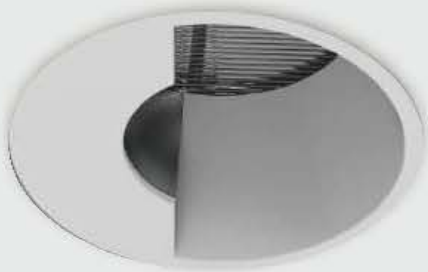

COB WALL WASHER SERIES

WRS-COB(ASYMMETRICAL)WALL WASHER SERIES

The lamp body is made of new aluminum alloy material, which has better heat dissipation, and the face ring adopts anodized surface treatment process; the face ring is diversified,

Support a variety of different types of face ring parts to meet different lighting needs in different places;

Improve the 3D optical simulation analysis and anti-glare design of mirrors;

Independent isolated power supply, safe and stable;

Equipped with imported COB light source with high color rendering effect, it can perfectly restore the true color;

White