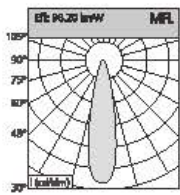

CCT 2700,3000,3500,4000,5700

Beam Angle 15° 24° 38° 60°

Input Voltage 220-240V ~50/60Hz

Model	Power	Dimension	Outout	Chip Brand	Driver Brand
1Head	1-3W	L46*W46*H52mm	L38*W38mm	Bridgelux/Cree/Osram	Eaglerise/Kegu/Philips
2Head	2-6W	L69*W46*H52mm	L60*W35mm	Bridgelux/Cree/Osram	Eaglerise/Kegu/Philips
3Head	3-9W	L96*W46*H52mm	L88*W35mm	Bridgelux/Cree/Osram	Eaglerise/Kegu/Philips
4Head(SQ)	4-12W	L76*W76*H52mm	L68*W68mm	Bridgelux/Cree/Osram	Eaglerise/Kegu/Philips
5Head	5-15W	L148*W46*H52mm	L140*W35mm	Bridgelux/Cree/Osram	Eaglerise/Kegu/Philips
9Head(SQ)	9-27W	L106*W106*H52mm	L98*W98mm	Bridgelux/Cree/Osram	Eaglerise/Kegu/Philips
10Head	10-30W	L285*W46*H52mm	L276*W35mm	Bridgelux/Cree/Osram	Eaglerise/Kegu/Philips
15Head	15-45W	L417*W46*H52mm	L408*W35mm	Bridgelux/Cree/Osram	Eaglerise/Kegu/Philips

Optional Color for Cover