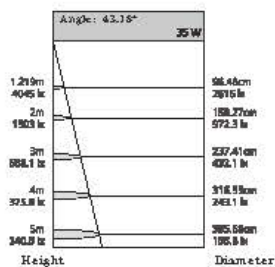

Optional Color for Cover