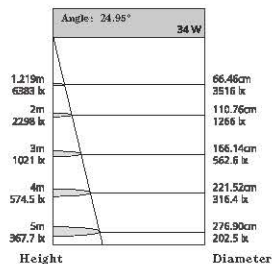

Power	Dimension	Cutout	Chip Brand	Driver Brand
5-7W	L140*W70*H65mm	L125*W60mm	Bridgelux/Cree/Osram	Eaglerise/Kegu/Philips
7-8W	L172*W92*H71mm	L155*W75mm	Bridgelux/Cree/Osram	Eaglerise/Kegu/Philips
10-12W	L175*W92*H77mm	L155*W75mm	Bridgelux/Cree/Osram	Eaglerise/Kegu/Philips
18-20W	L175*W92*H93mm	L155*W75mm	Bridgelux/Cree/Osram	Eaglerise/Kegu/Philips
20-25W	L230*W120*H99mm	L205*W100mm	Bridgelux/Cree/Osram	Eaglerise/Kegu/Philips
30-35W	L270*W140*H123mm	L250*W120mm	Bridgelux/Cree/Osram	Eaglerise/Kegu/Philips