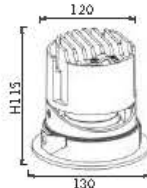

CCT 2700,3000,3500,4000,5700
Beam Angle 15° 24° 38°
Input Voltage 220-240V ~50/60Hz

Power	Dimension	Cutout	Chip Brand	Driver Brand
5-7W	63 * H63 mm	58mm	Bridgelux/Cree/Osram	Eaglerise/Kegu/Philips
7-8W	85 * H71mm	75mm	Bridgelux/Cree/Osram	Eaglerise/Kegu/Philips
10-12W	85 * H76mm	75mm	Bridgelux/Cree/Osram	Eaglerise/Kegu/Philips
18-20W	85 * H93mm	75mm	Bridgelux/Cree/Osram	Eaglerise/Kegu/Philips
20-25W	105 * H99 mm	95mm	Bridgelux/Cree/Osram	Eaglerise/Kegu/Philips
30-35W	130 * H115mm	120mm	Bridgelux/Cree/Osram	Eaglerise/Kegu/Philips