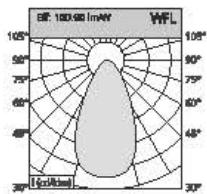

Optional color for Cover