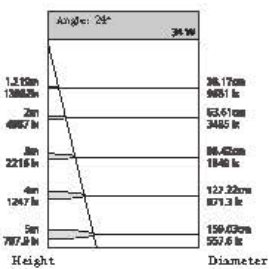

Angle: 25.96° 84W

Height	Diameter
1.219m / 698.8 in	89.48cm / 351.9 in
2m / 228.0 in	170.76cm / 672.3 in
3m / 342.0 in	256.14cm / 1008.4 in
4m / 456.0 in	341.52cm / 1344.5 in
5m / 570.0 in	426.90cm / 1680.6 in

Angle: 45.64° 94W

Height	Diameter
1.219m / 719.8 in	126.11cm / 496.5 in
2m / 787.1 in	210.18cm / 828.3 in
3m / 1180.7 in	315.27cm / 1241.3 in
4m / 1574.2 in	420.36cm / 1654.2 in
5m / 1967.8 in	525.44cm / 2067.1 in

Deep hiding anti dazzle design is not dazzling

Deep light source, deep cup design, no glare, accurate focusing and comfortable lighting

CCT 2700,3000,3500,4000,5700

Beam Angle 24° 45°

Input Voltage 220-240V ~50/60Hz

Optional Color for Cover

Power	Dimension	Outout	Chip Brand	Driver Brand
10-12W	85*H59mm	75mm	BridgeLux/Cree/Osram	Eaglerise/Kegu/Philips
15-18W	105*H71mm	95mm	BridgeLux/Cree/Osram	Eaglerise/Kegu/Philips
20-25W	130*H86mm	120mm	BridgeLux/Cree/Osram	Eaglerise/Kegu/Philips
30-35W	150*H93mm	140mm	BridgeLux/Cree/Osram	Eaglerise/Kegu/Philips