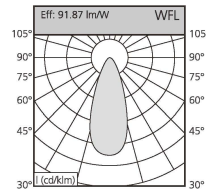

Angle: 25.96° 84W

Height	Diameter
1.219m / 698.8 in	89.48cm / 351.9 in
2m / 228.0 in	170.76cm / 672.3 in
3m / 342.0 in	256.14cm / 1008.4 in
4m / 456.0 in	341.52cm / 1344.5 in
5m / 570.0 in	426.90cm / 1680.6 in

Angle: 45.64° 94W

Height	Diameter
1.219m / 719.8 in	126.11cm / 496.5 in
2m / 787.1 in	210.18cm / 828.3 in
3m / 1180.7 in	315.27cm / 1241.3 in
4m / 1574.2 in	420.36cm / 1654.2 in
5m / 1967.8 in	525.44cm / 2067.1 in

CCT 2700,3000,3500,4000,5700

Beam Angle 13° 24° 38° 60°

Input Voltage 220-240V ~50/60Hz

Optional color for Cover

Power	Dimension	Cutout	Chip Brand	Driver Brand
6-8W	65*H69mm	60mm	Bridgelux/Cree/Osram	Eaglerise/Kegu/ Philips
10-12W	85*H81mm	80mm	Bridgelux/Cree/Osram	Eaglerise/Kegu/ Philips
20-25W	105*H82mm	100mm	Bridgelux/Cree/Osram	Eaglerise/Kegu/ Philips