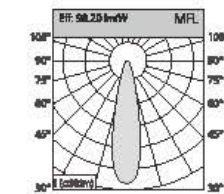

Power	Dimension	Output	Chip Brand	Driver Brand
5-7W	L63*W63*H63mm	55mm	Bridgelux/Cree/Osram	Eaglerise/Kegu/Philips
7-8W	L85*W85*H71mm	75mm	Bridgelux/Cree/Osram	Eaglerise/Kegu/Philips
10-12W	L85*W85*H76mm	75mm	Bridgelux/Cree/Osram	Eaglerise/Kegu/Philips
18-20W	L85*W85*H93mm	75mm	Bridgelux/Cree/Osram	Eaglerise/Kegu/Philips
20-25W	L105*W105*H99mm	95mm	Bridgelux/Cree/Osram	Eaglerise/Kegu/Philips
30-35W	L130*W130*H115mm	120mm	Bridgelux/Cree/Osram	Eaglerise/Kegu/Philips