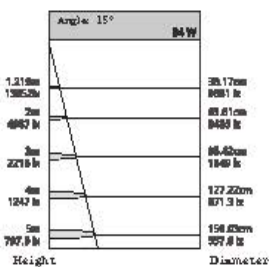

CCT 2700,3000,3500,4000,5700
Beam Angle 15° 30° 45°
Input Voltage 220-240V ~50/60Hz

Optional color for Cover

Power	Dimension	Cutout	Chip Brand	Driver Brand
10-12W	L175*W92*H59mm (2)	L160*W75mm	Bridgelux/Cree/Osram	Eaglerise/Kegu/Philips
15-18W	L228*W120*H71mm (2)	L205*W95mm	Bridgelux/Cree/Osram	Eaglerise/Kegu/Philips
20-25W	L270*W139*H86mm (2)	L255*W120mm	Bridgelux/Cree/Osram	Eaglerise/Kegu/Philips