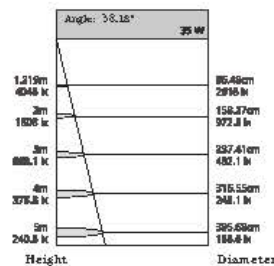

Optional Color for Cover