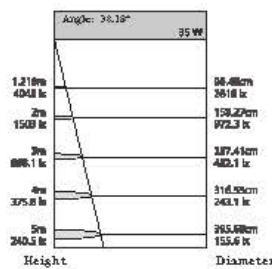

Angle: 25.96° 84W

Height	Diameter
1.219m / 698.8 in	89.48cm / 351.9 in
2m / 228.0 in	170.76cm / 672.3 in
3m / 342.0 in	256.14cm / 1008.4 in
4m / 456.0 in	341.52cm / 1344.5 in
5m / 570.0 in	426.90cm / 1680.6 in

Angle: 45.64° 94W

Height	Diameter
1.219m / 719.8 in	126.11cm / 496.5 in
2m / 787.1 in	210.18cm / 828.3 in
3m / 1180.7 in	315.27cm / 1241.3 in
4m / 1574.2 in	420.36cm / 1654.2 in
5m / 1967.8 in	525.44cm / 2067.1 in

CCT 2700,3000,3500,4000,5700
 Beam Angle 15° 24° 38°
 Input Voltage 220-240V ~50/60Hz
 Optional Color for Cover

Power	Dimension	Output	Chip Brand	Driver Brand
5-7W	67*H83mm	55mm	Bridgelux/Cree/Osram	Eaglerise/Kegu/Philips
8-10W	67*H100mm	55mm	Bridgelux/Cree/Osram	Eaglerise/Kegu/Philips
7-8W	88*H87mm	75mm	Bridgelux/Cree/Osram	Eaglerise/Kegu/Philips
10-12W	88*H98mm	75mm	Bridgelux/Cree/Osram	Eaglerise/Kegu/Philips
18-20W	88*H113mm	75mm	Bridgelux/Cree/Osram	Eaglerise/Kegu/Philips
18-20W	108*H112mm	95mm	Bridgelux/Cree/Osram	Eaglerise/Kegu/Philips
25-30W	108*H132mm	95mm	Bridgelux/Cree/Osram	Eaglerise/Kegu/Philips