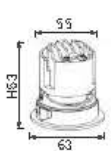

CCT 2700,3000,3500,4000,5700
Beam Angle 15° 24° 38°
Input Voltage 220-240V ~50/60Hz

Power	Dimension	Cutout	Chip Brand	Driver Brand
5-7W	63 * H63 mm	58mm	Bridgelux/Cree/Osram	Eaglerise/Kegu/Philips
7-8W	85 * H71mm	75mm	Bridgelux/Cree/Osram	Eaglerise/Kegu/Philips
10-12W	85 * H76mm	75mm	Bridgelux/Cree/Osram	Eaglerise/Kegu/Philips
18-20W	85 * H93mm	75mm	Bridgelux/Cree/Osram	Eaglerise/Kegu/Philips
20-25W	105 * H99 mm	95mm	Bridgelux/Cree/Osram	Eaglerise/Kegu/Philips
30-35W	130 * H115mm	120mm	Bridgelux/Cree/Osram	Eaglerise/Kegu/Philips