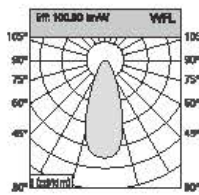

Optional Color for Cover

Height	Diameter
1.219m	36.17cm
1.892m	50.81 lc
2m	63.91cm
4m	127.22cm
5m	158.03cm

Height	Diameter
1.219m	66.48cm
2m	110.76cm
2m	188.14cm
4m	376.28cm
5m	465.35cm

Height	Diameter
1.219m	96.48cm
2m	158.27cm
2m	237.41cm
4m	474.82cm
5m	593.53cm

Optional Color for Cover

Angle: 15° 34 W

Height	Diameter
1.21m	98.17cm
1.065m	86.81 lx
2m	83.61cm
4.082 lx	94.85 lx
2m	95.42cm
221.9 lx	15.49 lx
4m	127.22cm
124.7 lx	801.3 lx
5m	158.85cm
787.9 lx	557.8 lx

Angle: 24.95° 34 W

Height	Diameter
1.21m	66.45cm
68.92 lx	351.9 lx
2m	118.26cm
228.8 lx	128.8 lx
5m	168.14cm
1021 lx	562.5 lx
4m	221.85cm
534.5 lx	316.4 lx
5m	278.95cm
862.7 lx	282.5 lx

Angle: 38.15° 38 W