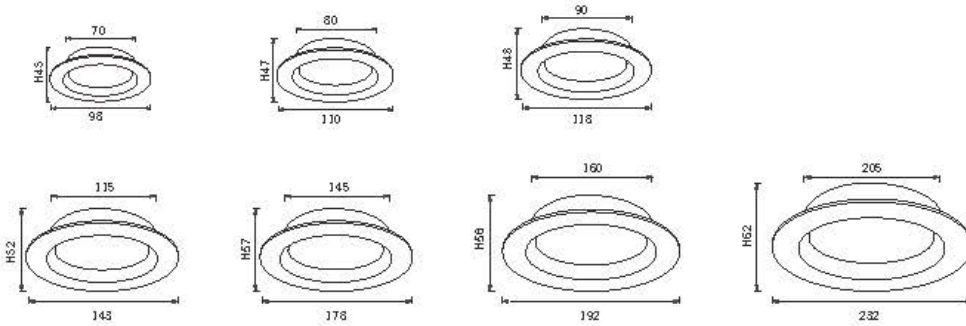

CCT 2700,3000,3500,4000,5700
Input Voltage 220-240V ~50/60Hz

Model	Power	Dimension	Outout	Chip Brand	Driver Brand
2.5 Inch	3-5W	98*H45mm	70mm	BridgeLux/Cree/Osram	EagleEye/Kegu/Philips
3Inch	5-7W	110*H47mm	80mm	BridgeLux/Cree/Osram	EagleEye/Kegu/Philips
3.5Inch	7-9W	118*H48mm	90mm	BridgeLux/Cree/Osram	EagleEye/Kegu/Philips
4Inch	9-12W	143*H52mm	115mm	BridgeLux/Cree/Osram	EagleEye/Kegu/Philips
5Inch	15-18W	178*H57mm	145mm	BridgeLux/Cree/Osram	EagleEye/Kegu/Philips
6Inch	18-24W	192*H58mm	160mm	BridgeLux/Cree/Osram	EagleEye/Kegu/Philips
8Inch	24-40W	232*H62mm	205mm	BridgeLux/Cree/Osram	EagleEye/Kegu/Philips

Optional Color for Cover