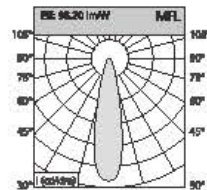

Power	Dimension	Outout	Chip Brand	Driver Brand
6-8W	65*H55mm	55mm	Bridgelux/Cree/Osram	Eaglerise/Kegu/Philips
10-12W	85*H68mm	75mm	Bridgelux/Cree/Osram	Eaglerise/Kegu/Philips
20-25W	105*H95 mm	95mm	Bridgelux/Cree/Osram	Eaglerise/Kegu/Philips