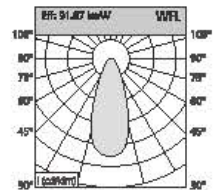

Power	Dimension	Cutout	Chip Brand	Driver Brand
1-3W	68*H38mm	55mm	Bridgelux/Cree/Osram	Eaglerise/Kegu/Philips
5-7W	84*H54mm/ 90*H54mm	75mm	Bridgelux/Cree/Osram	Eaglerise/Kegu/Philips
10-12W	108*H65mm	95mm	Bridgelux/Cree/Osram	Eaglerise/Kegu/Philips
18-20W	138*H85mm	120mm	Bridgelux/Cree/Osram	Eaglerise/Kegu/Philips
25-30W	158*H95mm	140mm	Bridgelux/Cree/Osram	Eaglerise/Kegu/Philips
35-40W	179*H108mm	160mm	Bridgelux/Cree/Osram	Eaglerise/Kegu/Philips
50-60W	179*H108mm	160mm	Bridgelux/Cree/Osram	Eaglerise/Kegu/Philips

CCT 2700,3000,3500, 4000,5700
Input Voltage 220-240V ~50/60Hz

Optional Color for Cover