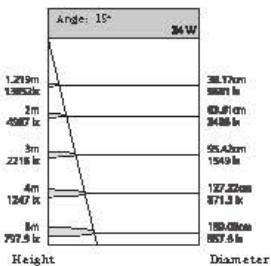

Power	Dimension	Cutout	Chip Brand	Driver Brand
5-7W	L210*W70*H65mm	L195*W60mm	Bridgelux/Cree/Osram	Eaglerise/Kegu/Philips
7-8W	L252*W92*H71mm	L245*W75mm	Bridgelux/Cree/Osram	Eaglerise/Kegu/Philips
10-12W	L258*W92*H77mm	L245*W75mm	Bridgelux/Cree/Osram	Eaglerise/Kegu/Philips
18-20W	L258*W92*H93mm	L245*W75mm	Bridgelux/Cree/Osram	Eaglerise/Kegu/Philips
20-25W	L333*W120*H99mm	L310*W100mm	Bridgelux/Cree/Osram	Eaglerise/Kegu/Philips
30-35W	L400*W140*H123mm	L380*W120mm	Bridgelux/Cree/Osram	Eaglerise/Kegu/Philips