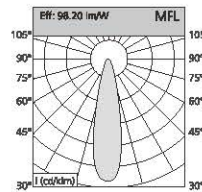

Power	Dimension	Cutout	Chip Brand	Driver Brand
5-7W	L140*W70*H65mm	L125*W60mm	Bridgelux/Cree/Osram	Eaglerise/Kegu/Philips
7-8W	L172*W92*H71mm	L155*W75mm	Bridgelux/Cree/Osram	Eaglerise/Kegu/Philips
10-12W	L175*W92*H77mm	L155*W75mm	Bridgelux/Cree/Osram	Eaglerise/Kegu/Philips
18-20W	L175*W92*H93mm	L155*W75mm	Bridgelux/Cree/Osram	Eaglerise/Kegu/Philips
20-25W	L230*W120*H99mm	L205*W100mm	Bridgelux/Cree/Osram	Eaglerise/Kegu/Philips
30-35W	L270*W140*H123mm	L250*W120mm	Bridgelux/Cree/Osram	Eaglerise/Kegu/Philips