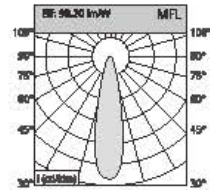

Angle: 25.96° 84W

Height	Diameter
1.219m / 698.8 in	89.48cm / 351.9 in
2m / 228.0 in	170.76cm / 672.3 in
3m / 342.0 in	256.14cm / 1008.4 in
4m / 456.0 in	341.52cm / 1344.5 in
5m / 570.0 in	426.90cm / 1680.6 in

Angle: 45.64° 94W

Height	Diameter
1.219m / 719.8 in	126.11cm / 496.5 in
2m / 787.1 in	210.18cm / 828.3 in
3m / 1180.7 in	315.27cm / 1241.3 in
4m / 1574.2 in	420.36cm / 1654.2 in
5m / 1967.8 in	525.44cm / 2067.1 in

CCT 2700,3000,3500,4000,5700
 Beam Angle 15° 24° 38°
 Input Voltage 220-240V ~50/60Hz
 Optional Color for Cover

Power	Dimension	Output	Chip Brand	Driver Brand
5-7W	67*H83mm	55mm	Bridgelux/Cree/Osram	Eaglerise/Kegu/Philips
8-10W	67*H100mm	55mm	Bridgelux/Cree/Osram	Eaglerise/Kegu/Philips
7-8W	88*H87mm	75mm	Bridgelux/Cree/Osram	Eaglerise/Kegu/Philips
10-12W	88*H98mm	75mm	Bridgelux/Cree/Osram	Eaglerise/Kegu/Philips
18-20W	88*H113mm	75mm	Bridgelux/Cree/Osram	Eaglerise/Kegu/Philips
18-20W	108*H112mm	95mm	Bridgelux/Cree/Osram	Eaglerise/Kegu/Philips
25-30W	108*H132mm	95mm	Bridgelux/Cree/Osram	Eaglerise/Kegu/Philips