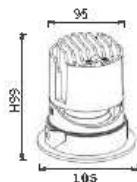

CCT 2700,3000,3500,4000,5700
Beam Angle 15° 24° 38°
Input Voltage 220-240V ~50/60Hz

Power	Dimension	Cutout	Chip Brand	Driver Brand
5-7W	63 * H63 mm	58mm	Bridgelux/Cree/Osram	Eaglerise/Kegu/Philips
7-8W	85 * H71mm	75mm	Bridgelux/Cree/Osram	Eaglerise/Kegu/Philips
10-12W	85 * H76mm	75mm	Bridgelux/Cree/Osram	Eaglerise/Kegu/Philips
18-20W	85 * H93mm	75mm	Bridgelux/Cree/Osram	Eaglerise/Kegu/Philips
20-25W	105 * H99 mm	95mm	Bridgelux/Cree/Osram	Eaglerise/Kegu/Philips
30-35W	130 * H115mm	120mm	Bridgelux/Cree/Osram	Eaglerise/Kegu/Philips