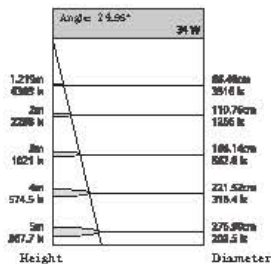

Power	Dimension	Output	Chip Brand	Driver Brand
5-7W	L63*W63*H63mm	55mm	Bridgelux/Cree/Osram	Eaglerise/Kegu/Philips
7-8W	L85*W85*H71mm	75mm	Bridgelux/Cree/Osram	Eaglerise/Kegu/Philips
10-12W	L85*W85*H76mm	75mm	Bridgelux/Cree/Osram	Eaglerise/Kegu/Philips
18-20W	L85*W85*H93mm	75mm	Bridgelux/Cree/Osram	Eaglerise/Kegu/Philips
20-25W	L105*W105*H99mm	95mm	Bridgelux/Cree/Osram	Eaglerise/Kegu/Philips
30-35W	L130*W130*H115mm	120mm	Bridgelux/Cree/Osram	Eaglerise/Kegu/Philips