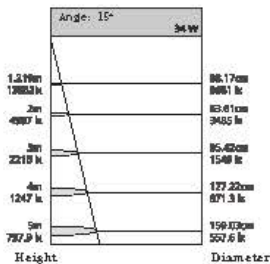

Optional Color For Cover