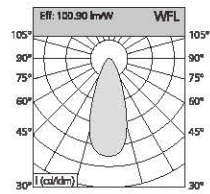

Power	Dimension	Cutout	Chip Brand	Driver Brand
5-7W	L140*W140*H65mm	L130*W130mm	Bridgelux/Cree/Osram	Eaglerise/Kegu/Philips
7-8W	L172*W178*H71mm	L160*W160mm	Bridgelux/Cree/Osram	Eaglerise/Kegu/Philips
10-12W	L178*W178*H77mm	L160*W160mm	Bridgelux/Cree/Osram	Eaglerise/Kegu/Philips
18-20W	L178*W178*H93mm	L160*W160mm	Bridgelux/Cree/Osram	Eaglerise/Kegu/Philips
20-25W	L230*W230*H99mm	L210*W210mm	Bridgelux/Cree/Osram	Eaglerise/Kegu/Philips
30-35W	L270*W270*H123mm	L250*W250mm	Bridgelux/Cree/Osram	Eaglerise/Kegu/Philips