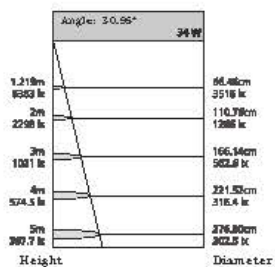

Optional Color for Cover