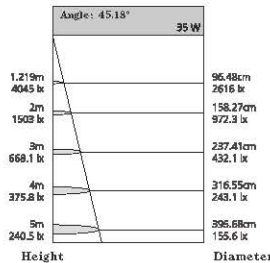

Angle: 25.96° 84W

Height	Diameter
1.219m / 698.8 in	89.48cm / 351.9 in
2m / 228.0 in	170.76cm / 672.3 in
3m / 342.0 in	256.14cm / 1008.4 in
4m / 456.0 in	341.52cm / 1344.5 in
5m / 570.0 in	426.90cm / 1680.6 in

Angle: 45.64° 94W

Height	Diameter
1.219m / 719.8 in	126.11cm / 496.5 in
2m / 787.1 in	210.18cm / 828.3 in
3m / 1180.7 in	315.27cm / 1241.3 in
4m / 1574.2 in	420.36cm / 1654.2 in
5m / 1967.8 in	525.44cm / 2067.1 in

CCT 2700,3000,3500,4000,5700

Beam Angle 15° 30° 45°

Input Voltage 220-240V ~50/60Hz

Optional Color for Cover

Model	Power	Dimension	Chip Brand	Driver Brand
MBG-COBO1	15-18W	73*H108mm	Bridgelux/Cree/Osram	Eaglerise/Kegu/ Philips
MBG-COBO2	20-25W	93*H118mm	Bridgelux/Cree/Osram	Eaglerise/Kegu/ Philips
MBG-COBO3	25-30W	113*H136mm	Bridgelux/Cree/Osram	Eaglerise/Kegu/ Philips
MBG-COBO4	40-50W	140*H150mm	Bridgelux/Cree/Osram	Eaglerise/Kegu/ Philips