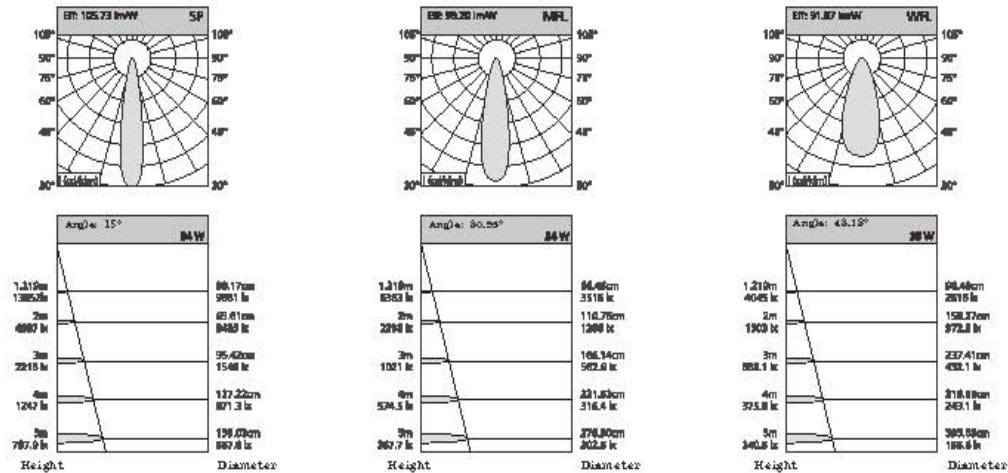

CCT 2700,3000,3500,4000,5700
Beam Angle 15° 30° 45°
Input Voltage 220-240V ~50/60Hz

Power	Dimension	Cutout	Chip Brand	Driver Brand
10-12W	L258*W92*H59mm (3)	L250*W75mm	Bridgelux/Cree/Osram	Eaglerise/Kegu/Philips
15-18W	L332*W120*H71mm (3)	L205*W95mm	Bridgelux/Cree/Osram	Eaglerise/Kegu/Philips
20-25W	L400*W139*H86mm (3)	L380*W120mm	Bridgelux/Cree/Osram	Eaglerise/Kegu/Philips

Optional color for Cover