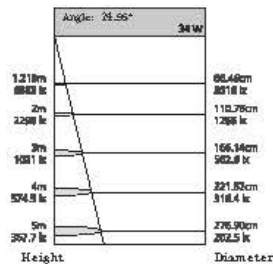

Optional Color For Cover