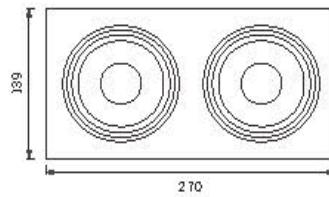

CCT 2700,3000,3500,4000,5700
Beam Angle 15° 30° 45°
Input Voltage 220-240V ~50/60Hz

Optional color for Cover

Power	Dimension	Cutout	Chip Brand	Driver Brand
10-12W	L175*W92*H59mm (2)	L160*W75mm	Bridgelux/Cree/Osram	Eaglerise/Kegu/Philips
15-18W	L228*W120*H71mm (2)	L205*W95mm	Bridgelux/Cree/Osram	Eaglerise/Kegu/Philips
20-25W	L270*W139*H86mm (2)	L255*W120mm	Bridgelux/Cree/Osram	Eaglerise/Kegu/Philips