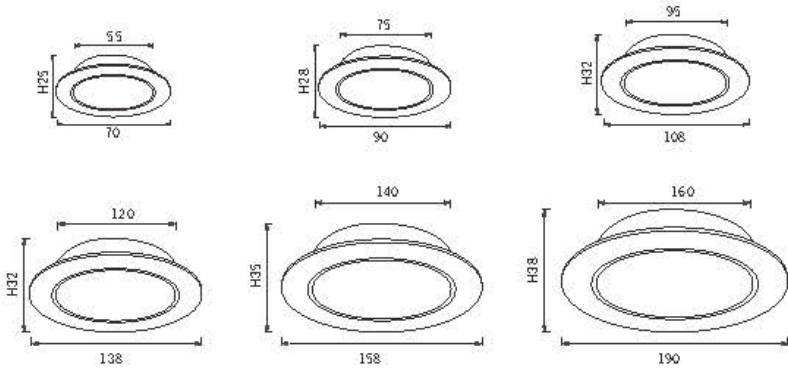

Long Lasting

Life span of up to 50,000 hours

Comfortable

Low glare
Up to UGR21

Flexible

Detachable front ring and reflector to meet
More flexible customization requirements

Intelligent

DALI dimming system