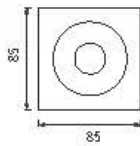

CCT 2700,3000,3500,4000,5700
Beam Angle 15° 24° 38°
Input Voltage 220-240V ~50/60Hz

Optional Color For Cover

Power	Dimension	Output	Chip Brand	Driver Brand
5-7W	L63*W63*H63mm	55mm	Bridgelux/Cree/Osram	Eaglerise/Kegu/Philips
7-8W	L85*W85*H71mm	75mm	Bridgelux/Cree/Osram	Eaglerise/Kegu/Philips
10-12W	L85*W85*H76mm	75mm	Bridgelux/Cree/Osram	Eaglerise/Kegu/Philips
18-20W	L85*W85*H93mm	75mm	Bridgelux/Cree/Osram	Eaglerise/Kegu/Philips
20-25W	L105*W105*H99mm	95mm	Bridgelux/Cree/Osram	Eaglerise/Kegu/Philips
30-35W	L130*W130*H115mm	120mm	Bridgelux/Cree/Osram	Eaglerise/Kegu/Philips