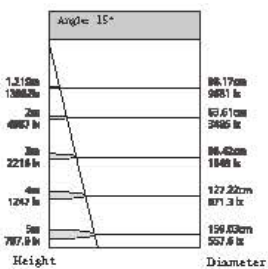

Power	Dimension	Cutout	Chip Brand	Driver Brand
10-12W	L92*W92*H59mm(1)	L75*W75mm	Bridgelux/Cree/Osram	Eaglerise/Ke gu/Philips
15-18W	L120*W120*H71mm(1)	L95*W95mm	Bridgelux/Cree/Osram	Eaglerise/Ke gu/Philips
20-25W	L139*W139*H86mm(1)	L120*W120mm	Bridgelux/Cree/Osram	Eaglerise/Ke gu/Philips