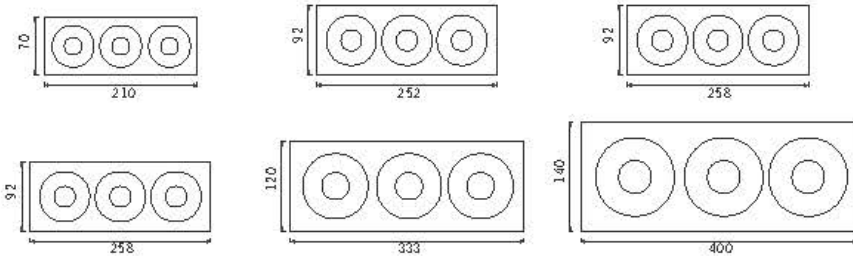

CCT 2700,3000,3500,4000,5700
Beam Angle 15° 24° 38°
Input Voltage 220-240V ~50/60Hz

Optional color for Cover

Power	Dimension	Cutout	Chip Brand	Driver Brand
5-7W	L210*W70*H65mm	L195*W60mm	Bridgelux/Cree/Osram	Eaglerise/Kegu/Philips
7-8W	L252*W92*H71mm	L245*W75mm	Bridgelux/Cree/Osram	Eaglerise/Kegu/Philips
10-12W	L258*W92*H77mm	L245*W75mm	Bridgelux/Cree/Osram	Eaglerise/Kegu/Philips
18-20W	L258*W92*H93mm	L245*W75mm	Bridgelux/Cree/Osram	Eaglerise/Kegu/Philips
20-25W	L333*W120*H99mm	L310*W100mm	Bridgelux/Cree/Osram	Eaglerise/Kegu/Philips
30-35W	L400*W140*H123mm	L380*W120mm	Bridgelux/Cree/Osram	Eaglerise/Kegu/Philips