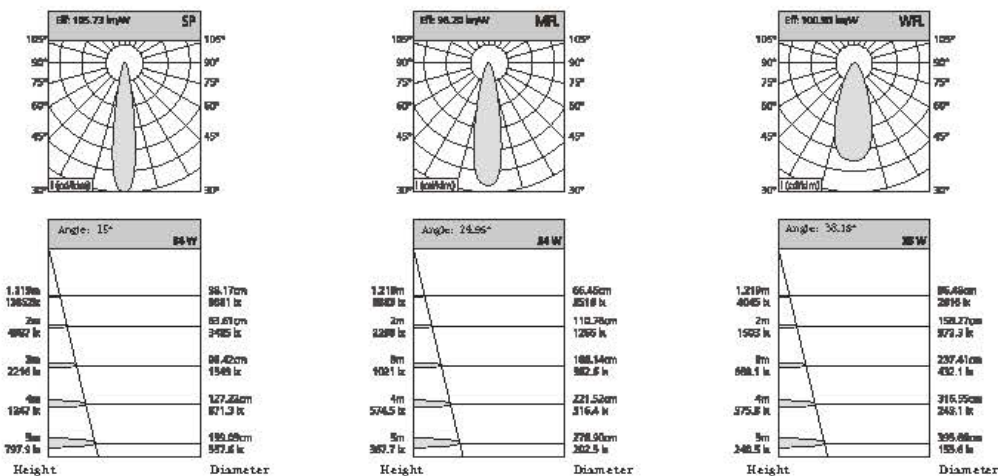

Model	Power	Dimension	Outout	Chip Brand	Driver Brand
SPP-COB6W	5-7W	70*H78mm	60mm	Bridgelux/Cree/Osram	Eaglerise/Kegu/ Philips
SPP-COB7W-1	7-10W	70*H82mm	60mm	Bridgelux/Cree/Osram	Eaglerise/Kegu/ Philips
SPP-COB7W-2	7-10W	90*H90mm	75mm	Bridgelux/Cree/Osram	Eaglerise/Kegu/ Philips
SPP-COB10W	10-12W	90*H98mm	75mm	Bridgelux/Cree/Osram	Eaglerise/Kegu/ Philips
SPP-COB15W	15-18W	112*H105mm	95-100mm	Bridgelux/Cree/Osram	Eaglerise/Kegu/ Philips
SPP-COB18W	18-20W	112*H112mm	95-100mm	Bridgelux/Cree/Osram	Eaglerise/Kegu/ Philips

CCT 2700,3000,3500,4000,5700
Beam Angle 15° 24° 38°
Input Voltage 220-240V ~50/60Hz

Optional color for Cover