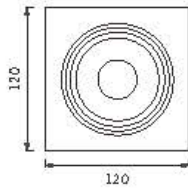

CCT 2700,3000,3500,4000,5700
Beam Angle 15° 30° 45°
Input Voltage 220-240V ~50/60Hz

Optional color for Cover

Power	Dimension	Cutout	Chip Brand	Driver Brand
10-12W	L92*W92*H59mm(1)	L75*W75mm	Bridgelux/Cree/Osram	Eaglerise/Ke gu/Philips
15-18W	L120*W120*H71mm(1)	L95*W95mm	Bridgelux/Cree/Osram	Eaglerise/Ke gu/Philips
20-25W	L139*W139*H86mm(1)	L120*W120mm	Bridgelux/Cree/Osram	Eaglerise/Ke gu/Philips