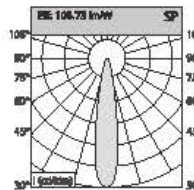

Optional Color for Cover