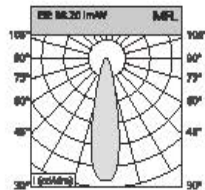

Angle: 25.96° 84W

Height	Diameter
1.219m / 698.8 in	89.48cm / 351.9 in
2m / 228.0 in	170.76cm / 672.3 in
3m / 342.0 in	256.14cm / 1008.4 in
4m / 456.0 in	341.52cm / 1344.5 in
5m / 570.0 in	426.90cm / 1680.6 in

Angle: 45.64° 94W

Height	Diameter
1.219m / 719.8 in	126.11cm / 496.5 in
2m / 787.1 in	210.18cm / 828.3 in
3m / 1180.7 in	315.27cm / 1241.3 in
4m / 1574.2 in	420.36cm / 1654.2 in
5m / 1967.8 in	525.44cm / 2067.1 in

CCT 2700,3000,3500,4000,5700
 Beam Angle 15° 30° 45°
 Input Voltage 220-240V ~50/60Hz

Optional color for Cover

Power	Dimension	Cutout	Chip Brand	Driver Brand
10-12W	L175*W92*H59mm (2)	L160*W75mm	Bridgelux/Cree/Osram	Eaglerise/Kegu/Philips
15-18W	L228*W120*H71mm (2)	L205*W95mm	Bridgelux/Cree/Osram	Eaglerise/Kegu/Philips
20-25W	L270*W139*H86mm (2)	L255*W120mm	Bridgelux/Cree/Osram	Eaglerise/Kegu/Philips