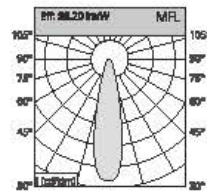

Optional Color for Cover