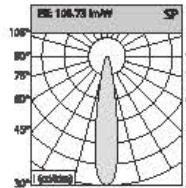

Optional Color for Cover

Height	Diameter
1.219m	36.17cm
1.892m	50.81 lc
2m	63.91cm
4m	127.22cm
5m	158.03cm

Height	Diameter
1.219m	66.48cm
2m	110.76cm
2m	188.14cm
4m	376.28cm
5m	465.35cm

Height	Diameter
1.219m	96.48cm
2m	158.27cm
2m	237.41cm
4m	474.82cm
5m	593.53cm