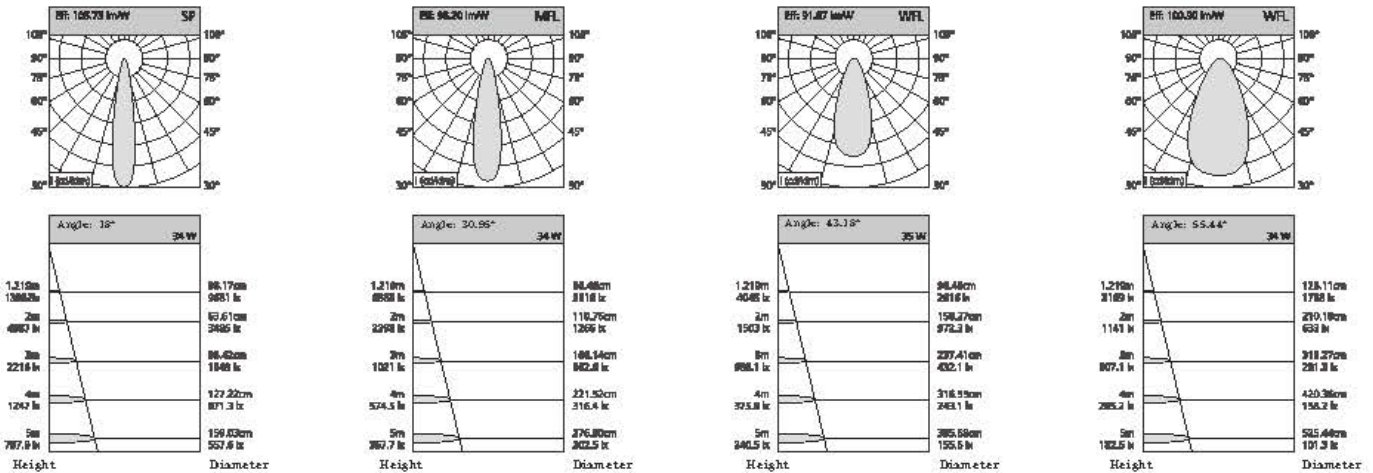

Waterproof spotlight lens type (IP44)

CCT 2700,3000,3500,4000,5700
Beam Angle 13° 24° 38° 60°
Input Voltage 220-240V ~50/60Hz
Optional color for Cover

Power	Dimension	Cutout	Chip Brand	Driver Brand
6-8W	65*H69mm	60mm	Bridgelux/Cree/Osram	Eaglerise/Kegu/Philips
10-12W	85*H81mm	80mm	Bridgelux/Cree/Osram	Eaglerise/Kegu/Philips
20-25W	105*H82mm	100mm	Bridgelux/Cree/Osram	Eaglerise/Kegu/Philips