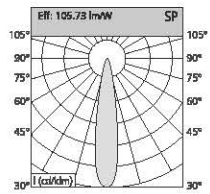

Power	Dimension	Cutout	Chip Brand	Driver Brand
5-7W	L140*W140*H65mm	L130*W130mm	Bridgelux/Cree/Osram	Eaglerise/Kegu/Philips
7-8W	L172*W178*H71mm	L160*W160mm	Bridgelux/Cree/Osram	Eaglerise/Kegu/Philips
10-12W	L178*W178*H77mm	L160*W160mm	Bridgelux/Cree/Osram	Eaglerise/Kegu/Philips
18-20W	L178*W178*H93mm	L160*W160mm	Bridgelux/Cree/Osram	Eaglerise/Kegu/Philips
20-25W	L230*W230*H99mm	L210*W210mm	Bridgelux/Cree/Osram	Eaglerise/Kegu/Philips
30-35W	L270*W270*H123mm	L250*W250mm	Bridgelux/Cree/Osram	Eaglerise/Kegu/Philips