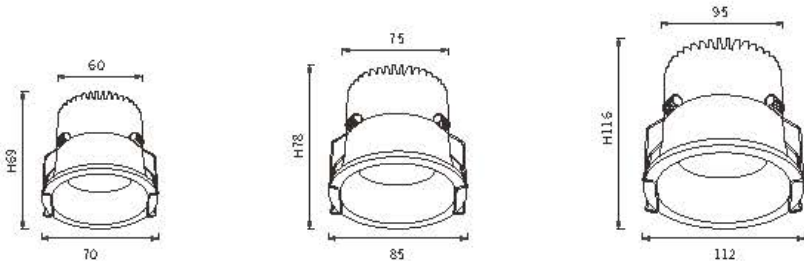

CCT 2700,3000,3500,4000,5700
Beam Angle 15° 24° 38°
Input Voltage 220-240V ~50/60Hz
Optional color for Cover

Power	Dimension	Cut out	Chip Brand	Driver Brand
5-7W	70*H69mm	60mm	BridgeLux/Cree/Osram	Eaglerise/Kegu/Philips
10-12W	85*H78mm	75mm	BridgeLux/Cree/Osram	Eaglerise/Kegu/Philips
20-25W	112*H116mm	95mm	BridgeLux/Cree/Osram	Eaglerise/Kegu/Philips