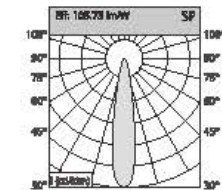

Power	Dimension	Cutout	Chip Brand	Driver Brand
1-3W	68*H38mm	55mm	Bridgelux/Cree/Osram	Eaglerise/Kegu/Philips
5-7W	84*H54mm/ 90*H54mm	75mm	Bridgelux/Cree/Osram	Eaglerise/Kegu/Philips
10-12W	108*H65mm	95mm	Bridgelux/Cree/Osram	Eaglerise/Kegu/Philips
18-20W	138*H85mm	120mm	Bridgelux/Cree/Osram	Eaglerise/Kegu/Philips
25-30W	158*H95mm	140mm	Bridgelux/Cree/Osram	Eaglerise/Kegu/Philips
35-40W	179*H108mm	160mm	Bridgelux/Cree/Osram	Eaglerise/Kegu/Philips
50-60W	179*H108mm	160mm	Bridgelux/Cree/Osram	Eaglerise/Kegu/Philips

CCT 2700,3000,3500, 4000,5700
Input Voltage 220-240V ~50/60Hz

Optional Color for Cover