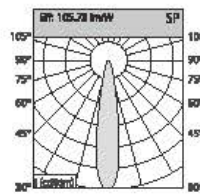

Optional Color for Cover

Height	Diameter
1.219m	36.17cm
1.892m	50.81 lc
2m	63.91cm
4m	127.22cm
5m	158.03cm

Height	Diameter
1.219m	66.48cm
2m	110.76cm
2m	188.14cm
4m	376.28cm
5m	465.35cm

Height	Diameter
1.219m	96.48cm
2m	158.27cm
2m	237.41cm
4m	474.82cm
5m	593.53cm

Optional Color for Cover

Angle: 15° 34 W

Height	Diameter
1.21m	98.17cm
1.065m	86.81 lx
2m	83.61cm
4.082 lx	94.85 lx
2m	95.42cm
221.9 lx	15.49 lx
4m	127.22cm
124.7 lx	801.3 lx
5m	158.85cm
787.9 lx	557.8 lx