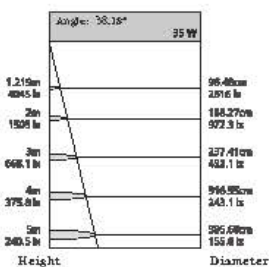

CCT 2700,3000,3500,4000,5700
Beam Angle 15° 24° 38°
Input Voltage 220-240V ~50/60Hz

Optional Color for Cover

Power	Dimension	Cutout	Chip Brand	Driver Brand
5-7W	63*H63mm	55mm	Bridgelux/Cree/Osram	Eglerise/Kegu/Philips
10-12W	63*H78mm	55mm	Bridgelux/Cree/Osram	Eglerise/Kegu/Philips
7-8W	85*H71mm	75mm	Bridgelux/Cree/Osram	Eglerise/Kegu/Philips
10-12W	85*H76mm	75mm	Bridgelux/Cree/Osram	Eglerise/Kegu/Philips
18-20W	85*H93mm	75mm	Bridgelux/Cree/Osram	Eglerise/Kegu/Philips
20-25W	105*H99mm	95mm	Bridgelux/Cree/Osram	Eglerise/Kegu/Philips
30-35W	105*H115mm	95mm	Bridgelux/Cree/Osram	Eglerise/Kegu/Philips