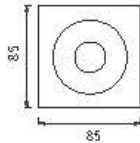

CCT 2700,3000,3500,4000,5700
Beam Angle 15° 24° 38°
Input Voltage 220-240V ~50/60Hz

Optional Color For Cover

Power	Dimension	Output	Chip Brand	Driver Brand
5-7W	L63*W63*H63mm	55mm	Bridgelux/Cree/Osram	Eaglerise/Kegu/Philips
7-8W	L85*W85*H71mm	75mm	Bridgelux/Cree/Osram	Eaglerise/Kegu/Philips
10-12W	L85*W85*H76mm	75mm	Bridgelux/Cree/Osram	Eaglerise/Kegu/Philips
18-20W	L85*W85*H93mm	75mm	Bridgelux/Cree/Osram	Eaglerise/Kegu/Philips
20-25W	L105*W105*H99mm	95mm	Bridgelux/Cree/Osram	Eaglerise/Kegu/Philips
30-35W	L130*W130*H115mm	120mm	Bridgelux/Cree/Osram	Eaglerise/Kegu/Philips