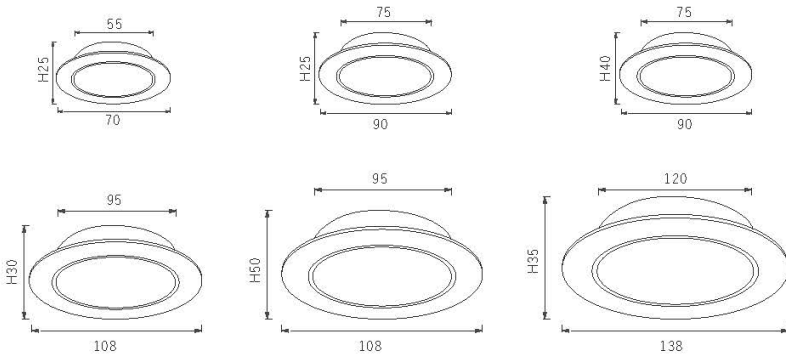

Power	Dimension	Cutout	Chip Brand	Driver Brand
3-5W	70*25mm	55mm	Bridgelux/Cree/Osram	Eaglerise/Kegu/ Philips
5-7W	90*25mm	75mm	Bridgelux/Cree/Osram	Eaglerise/Kegu/ Philips
10-12W	90*40mm	75mm	Bridgelux/Cree/Osram	Eaglerise/Kegu/ Philips
7-10W	108*30mm	95mm	Bridgelux/Cree/Osram	Eaglerise/Kegu/ Philips
20-25W	108*50mm	95mm	Bridgelux/Cree/Osram	Eaglerise/Kegu/ Philips
15-20W	138*35mm	120mm	Bridgelux/Cree/Osram	Eaglerise/Kegu/ Philips

CCT 2700,3000,3500,4000,5700
Beam Angle 15° 24° 36° 60°
Input Voltage 220-240V ~50/60Hz
Optional color for Cover