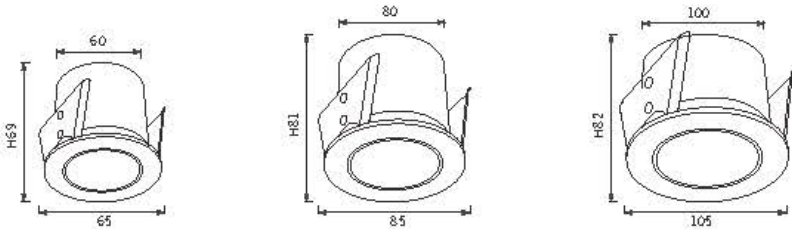

Waterproof spotlight lens type (IP44)

CCT 2700,3000,3500,4000,5700
Beam Angle 13° 24° 38° 60°
Input Voltage 220-240V ~50/60Hz
Optional color for Cover

Power	Dimension	Cutout	Chip Brand	Driver Brand
6-8W	65*H69mm	60mm	Bridgelux/Cree/Osram	Eaglerise/Kegu/Philips
10-12W	85*H81mm	80mm	Bridgelux/Cree/Osram	Eaglerise/Kegu/Philips
20-25W	105*H82mm	100mm	Bridgelux/Cree/Osram	Eaglerise/Kegu/Philips