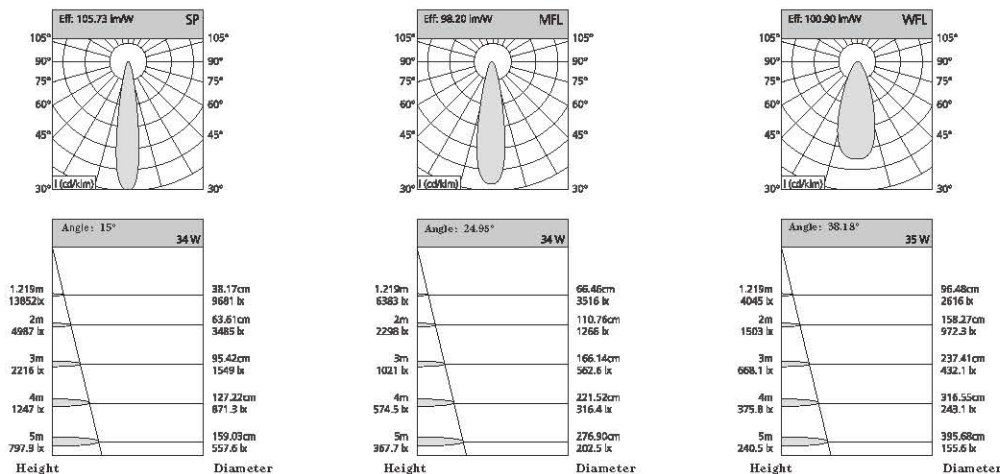

CCT 2700,3000,3500,4000,5700
Beam Angle 15° 24° 38°
Input Voltage 220-240V ~50/60Hz

Model	Power	Dimension	Chip Brand	Driver Brand
WSP-SM-COB5W	5-7W	63*H105mm	Bridgelux/Cree/Osram	Eaglerise/Kegu/Philips
WSP-SM-COB7W	7-8W	85*H130mm	Bridgelux/Cree/Osram	Eaglerise/Kegu/Philips
WSP-SM-COB10W	10-12W	85*H130mm	Bridgelux/Cree/Osram	Eaglerise/Kegu/Philips
WSP-SM-COB18W	18-20W	85*H130mm	Bridgelux/Cree/Osram	Eaglerise/Kegu/Philips
WSP-SM-COB20W	20-25W	105*H150mm	Bridgelux/Cree/Osram	Eaglerise/Kegu/Philips
WSP-SM-COB30W	30-35W	130*H160mm	Bridgelux/Cree/Osram	Eaglerise/Kegu/Philips

Optional color for Cover