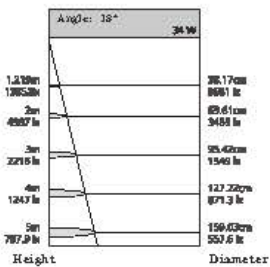

CCT 2700,3000,3500,4000,5700
 Beam Angle 20° 40°
 Input Voltage 220-240V ~50/60Hz
 Optional Color for Cover

Power	Dimension	Cutout	Clip Brand	Driver Brand
10-12W	85*H65mm	75mm	Bridgelux/Cree/Osram	Eaglerise/Kegu/Philips
15-20W	105*H63mm	95mm	Bridgelux/Cree/Osram	Eaglerise/Kegu/Philips
25-30W	130*H77mm	120mm	Bridgelux/Cree/Osram	Eaglerise/Kegu/Philips

Angle: 25.96° 84W

Height	Diameter
1.219m / 698.8 in	89.48cm / 351.9 in
2m / 228.0 in	170.76cm / 672.3 in
3m / 342.0 in	256.14cm / 1008.4 in
4m / 456.0 in	341.52cm / 1344.5 in
5m / 570.0 in	426.90cm / 1680.6 in

Angle: 45.64° 94W

Height	Diameter
1.219m / 719.8 in	126.11cm / 496.5 in
2m / 787.1 in	210.18cm / 828.3 in
3m / 1180.7 in	315.27cm / 1241.3 in
4m / 1574.2 in	420.36cm / 1654.2 in
5m / 1967.8 in	525.44cm / 2067.1 in