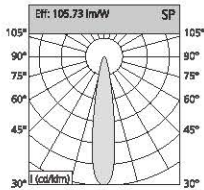

Angle: 25.96° 84W

Height	Diameter
1.219m / 698.8 in	89.48cm / 351.9 in
2m / 228.0 in	170.76cm / 672.3 in
3m / 342.0 in	256.14cm / 1008.4 in
4m / 456.0 in	341.52cm / 1344.5 in
5m / 570.0 in	426.90cm / 1680.6 in

Angle: 45.64° 94W

Height	Diameter
1.219m / 719.8 in	126.11cm / 496.5 in
2m / 787.1 in	210.18cm / 828.3 in
3m / 1180.7 in	315.27cm / 1241.3 in
4m / 1574.2 in	420.36cm / 1654.2 in
5m / 1967.8 in	525.44cm / 2067.1 in

CCT 2700,3000,3500,4000,5700

Beam Angle 15° 30° 45°

Input Voltage 220-240V ~50/60Hz

Optional Color for Cover

Model	Power	Dimension	Chip Brand	Driver Brand
MBG-COBO1	15-18W	73*H108mm	Bridgelux/Cree/Osram	Eaglerise/Kegu/ Philips
MBG-COBO2	20-25W	93*H118mm	Bridgelux/Cree/Osram	Eaglerise/Kegu/ Philips
MBG-COBO3	25-30W	113*H136mm	Bridgelux/Cree/Osram	Eaglerise/Kegu/ Philips
MBG-COBO4	40-50W	140*H150mm	Bridgelux/Cree/Osram	Eaglerise/Kegu/ Philips