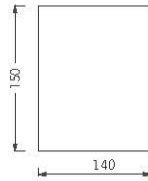

CCT 2700,3000,3500,4000,5700

Beam Angle 15° 30° 45°

Input Voltage 220-240V ~50/60Hz

Optional Color for Cover

Model	Power	Dimension	Chip Brand	Driver Brand
MBG-COBO1	15-18W	73*H108mm	Bridgelux/Cree/Osram	Eaglerise/Kegu/ Philips
MBG-COBO2	20-25W	93*H118mm	Bridgelux/Cree/Osram	Eaglerise/Kegu/ Philips
MBG-COBO3	25-30W	113*H136mm	Bridgelux/Cree/Osram	Eaglerise/Kegu/ Philips
MBG-COBO4	40-50W	140*H150mm	Bridgelux/Cree/Osram	Eaglerise/Kegu/ Philips