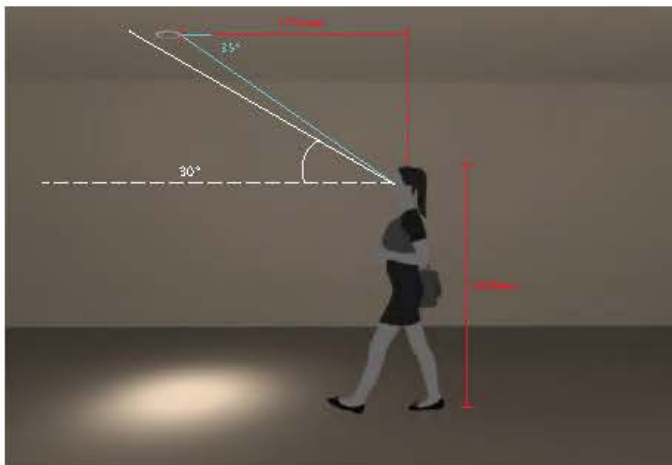

COB WALL WASHER SERIES

WSR-COB WALL WASHER SERIES

Diversified face rings, support a variety of different types of face ring parts, meet the Different lighting needs in different places;
Improve the 3D optical simulation analysis and anti-glare design of mirrors;
Independent isolated power supply, safe and stable;