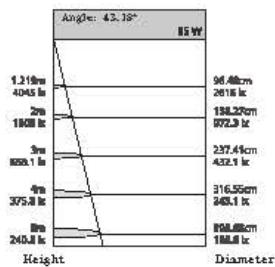

Model	Power	Dimension	Chip Brand	Driver Brand
MBS-COB001	15-18W	73*H120mm	Bridgelux/Cree/Osram	Eaglerise/Kegu/Philips
MBS-COB002	20-25W	93*H138mm	Bridgelux/Cree/Osram	Eaglerise/Kegu/Philips
MBS-COB003	25-30W	113*H152mm	Bridgelux/Cree/Osram	Eaglerise/Kegu/Philips
MBS-COB004	40-50W	140*H160mm	Bridgelux/Cree/Osram	Eaglerise/Kegu/Philips
MBS-COB006	50-60W	170*H180mm	Bridgelux/Cree/Osram	Eaglerise/Kegu/Philips
MBS-COB008	60-100W	203*H210mm	Bridgelux/Cree/Osram	Eaglerise/Kegu/Philips