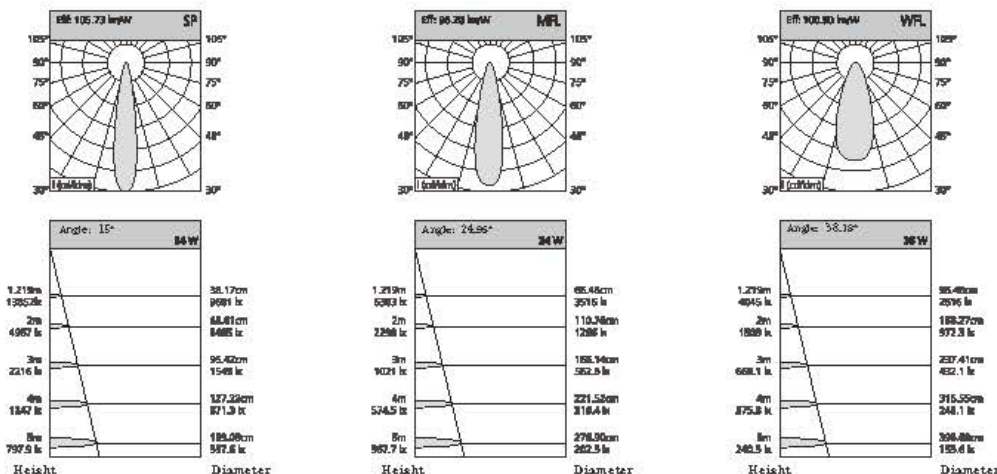

Power	Dimension	Cutout	Chip Brand	Driver Brand
5-7W	L70*W70*H65mm	L60*W60mm	Bridgelux/Cree/Osram	Eaglerise/Kegu/Philips
7-8W	L92*W92*H71mm	L75*W75mm	Bridgelux/Cree/Osram	Eaglerise/Kegu/Philips
10-12W	L92*W92*H77mm	L75*W75mm	Bridgelux/Cree/Osram	Eaglerise/Kegu/Philips
18-20W	L92*W92*H93mm	L75*W75mm	Bridgelux/Cree/Osram	Eaglerise/Kegu/Philips
20-25W	L120*W120*H99mm	L100*W100mm	Bridgelux/Cree/Osram	Eaglerise/Kegu/Philips
30-35W	L140*W140*H123mm	L120*W120mm	Bridgelux/Cree/Osram	Eaglerise/Kegu/Philips