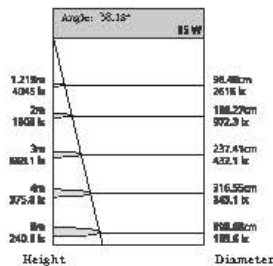

Power	Dimension	Cutout	Chip Brand	Driver Brand
5-7W	L210*W70*H65mm	L195*W60mm	Bridgelux/Cree/Osram	Eaglerise/Kegu/Philips
7-8W	L252*W92*H71mm	L245*W75mm	Bridgelux/Cree/Osram	Eaglerise/Kegu/Philips
10-12W	L258*W92*H77mm	L245*W75mm	Bridgelux/Cree/Osram	Eaglerise/Kegu/Philips
18-20W	L258*W92*H93mm	L245*W75mm	Bridgelux/Cree/Osram	Eaglerise/Kegu/Philips
20-25W	L333*W120*H99mm	L310*W100mm	Bridgelux/Cree/Osram	Eaglerise/Kegu/Philips
30-35W	L400*W140*H123mm	L380*W120mm	Bridgelux/Cree/Osram	Eaglerise/Kegu/Philips