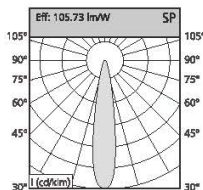

Power	Dimension	Cutout	Chip Brand	Driver Brand
3-5W	70*25mm	55mm	Bridgelux/Cree/Osram	Eaglerise/Kegu/ Philips
5-7W	90*25mm	75mm	Bridgelux/Cree/Osram	Eaglerise/Kegu/ Philips
10-12W	90*40mm	75mm	Bridgelux/Cree/Osram	Eaglerise/Kegu/ Philips
7-10W	108*30mm	95mm	Bridgelux/Cree/Osram	Eaglerise/Kegu/ Philips
20-25W	108*50mm	95mm	Bridgelux/Cree/Osram	Eaglerise/Kegu/ Philips
15-20W	138*35mm	120mm	Bridgelux/Cree/Osram	Eaglerise/Kegu/ Philips

CCT 2700,3000,3500,4000,5700
Beam Angle 15° 24° 36° 60°
Input Voltage 220-240V ~50/60Hz
Optional color for Cover