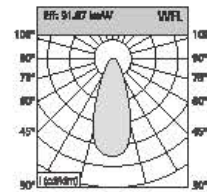

Angle: 25.96° 84W

Height	Diameter
1.219m / 698.8 in	89.48cm / 351.9 in
2m / 228.0 in	170.76cm / 672.3 in
3m / 342.0 in	256.14cm / 1008.4 in
4m / 456.0 in	341.52cm / 1344.5 in
5m / 570.0 in	426.90cm / 1680.6 in

Angle: 45.64° 94W

Height	Diameter
1.219m / 719.8 in	126.11cm / 496.5 in
2m / 787.1 in	210.18cm / 828.3 in
3m / 1180.7 in	315.27cm / 1241.3 in
4m / 1574.2 in	420.36cm / 1654.2 in
5m / 1967.8 in	525.44cm / 2067.1 in

COB SPOTLIGHT SERIES

Light up your beauty

CCT 2700,3000,3500,4000,5700

Beam Angle 15° 24° 38°

Input Voltag 220-240V ~50/60Hz

Optional color for Cover

White+White Black+Black White+Black

Power	Dimension	Outout	Chip Brand	Driver Brand
5-7W	65*H55mm	55mm	Bridgelux/Cree/Osram	Eaglerise/Kegu/Philips
10-12W	85*H68mm	75mm	Bridgelux/Cree/Osram	Eaglerise/Kegu/Philips
20-25W	105*H95 mm	95mm	Bridgelux/Cree/Osram	Eaglerise/Kegu/Philips