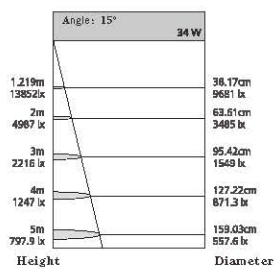

Power	Dimension	Cutout	Chip Brand	Driver Brand
5-7W	L140*W140*H65mm	L130*W130mm	Bridgelux/Cree/Osram	Eaglerise/Kegu/Philips
7-8W	L172*W178*H71mm	L160*W160mm	Bridgelux/Cree/Osram	Eaglerise/Kegu/Philips
10-12W	L178*W178*H77mm	L160*W160mm	Bridgelux/Cree/Osram	Eaglerise/Kegu/Philips
18-20W	L178*W178*H93mm	L160*W160mm	Bridgelux/Cree/Osram	Eaglerise/Kegu/Philips
20-25W	L230*W230*H99mm	L210*W210mm	Bridgelux/Cree/Osram	Eaglerise/Kegu/Philips
30-35W	L270*W270*H123mm	L250*W250mm	Bridgelux/Cree/Osram	Eaglerise/Kegu/Philips