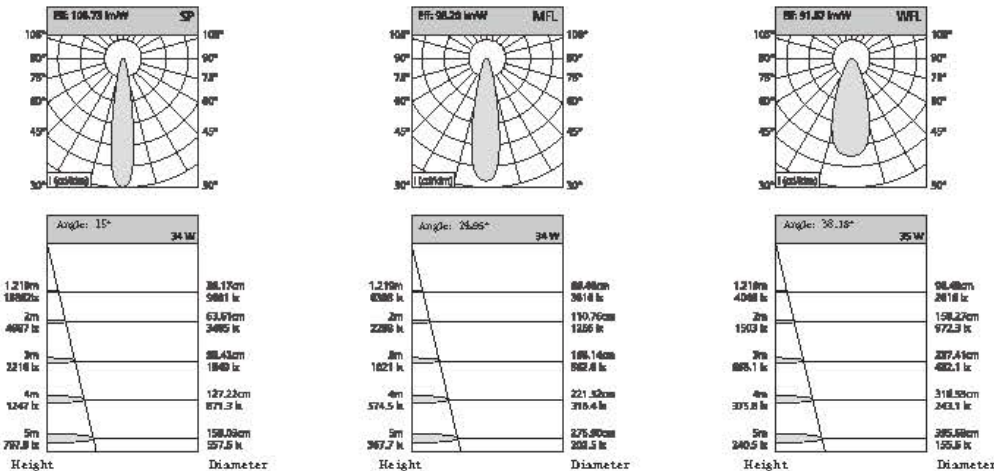

Power	Dimension	Outout	Clip Brand	Driver Brand
5-7W	63*H63mm	55mm	Bridgelux/Cree/Osram	Eaglexise/Kegu/Philips
10-12W	63*H78mm	55mm	Bridgelux/Cree/Osram	Eaglexise/Kegu/Philips
7-8W	85*H71mm	75mm	Bridgelux/Cree/Osram	Eaglexise/Kegu/Philips
10-12W	85*H76mm	75mm	Bridgelux/Cree/Osram	Eaglexise/Kegu/Philips
18-20W	85*H93mm	75mm	Bridgelux/Cree/Osram	Eaglexise/Kegu/Philips
20-25W	105*H99mm	95mm	Bridgelux/Cree/Osram	Eaglexise/Kegu/Philips
30-35W	105*H115mm	95mm	Bridgelux/Cree/Osram	Eaglexise/Kegu/Philips
30-35W	130*H115mm	120mm	Bridgelux/Cree/Osram	Eaglexise/Kegu/Philips
40-60W	150*H136mm	140mm	Bridgelux/Cree/Osram	Eaglexise/Kegu/Philips
60-100W	175*H155mm	160mm	Bridgelux/Cree/Osram	Eaglexise/Kegu/Philips

CCT 2700,3000,3500,4000,5700
Beam Angle 15° 24° 38°
Input Voltage 220-240V ~50/60Hz

Optional Color for Cover