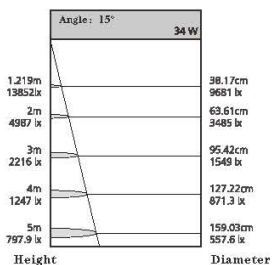

Power	Dimension	Cutout	Chip Brand	Driver Brand
3-5W	70*25mm	55mm	Bridgelux/Cree/Osram	Eaglerise/Kegu/ Philips
5-7W	90*25mm	75mm	Bridgelux/Cree/Osram	Eaglerise/Kegu/ Philips
10-12W	90*40mm	75mm	Bridgelux/Cree/Osram	Eaglerise/Kegu/ Philips
7-10W	108*30mm	95mm	Bridgelux/Cree/Osram	Eaglerise/Kegu/ Philips
20-25W	108*50mm	95mm	Bridgelux/Cree/Osram	Eaglerise/Kegu/ Philips
15-20W	138*35mm	120mm	Bridgelux/Cree/Osram	Eaglerise/Kegu/ Philips

CCT 2700,3000,3500,4000,5700
Beam Angle 15° 24° 36° 60°
Input Voltage 220-240V ~50/60Hz
Optional color for Cover