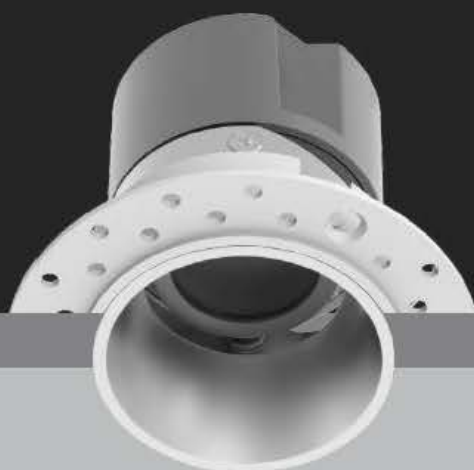

WSR(Frameless) Cob Wall Washer Series

Independent isolated power supply, safe and stable, safe and convenient maintenance