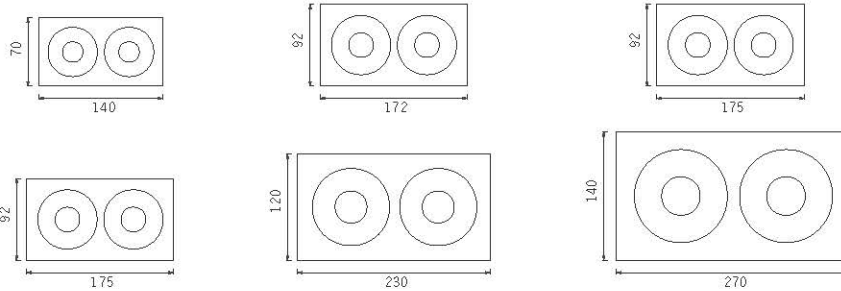

CCT 2700,3000,3500,4000,5700
Beam Angle 15° 24° 38°
Input Voltage 220-240V ~50/60Hz

Optional color for Cover

Power	Dimension	Cutout	Chip Brand	Driver Brand
5-7W	L140*W70*H65mm	L125*W60mm	Bridgelux/Cree/Osram	Eaglerise/Kegu/Philips
7-8W	L172*W92*H71mm	L155*W75mm	Bridgelux/Cree/Osram	Eaglerise/Kegu/Philips
10-12W	L175*W92*H77mm	L155*W75mm	Bridgelux/Cree/Osram	Eaglerise/Kegu/Philips
18-20W	L175*W92*H93mm	L155*W75mm	Bridgelux/Cree/Osram	Eaglerise/Kegu/Philips
20-25W	L230*W120*H99mm	L205*W100mm	Bridgelux/Cree/Osram	Eaglerise/Kegu/Philips
30-35W	L270*W140*H123mm	L250*W120mm	Bridgelux/Cree/Osram	Eaglerise/Kegu/Philips