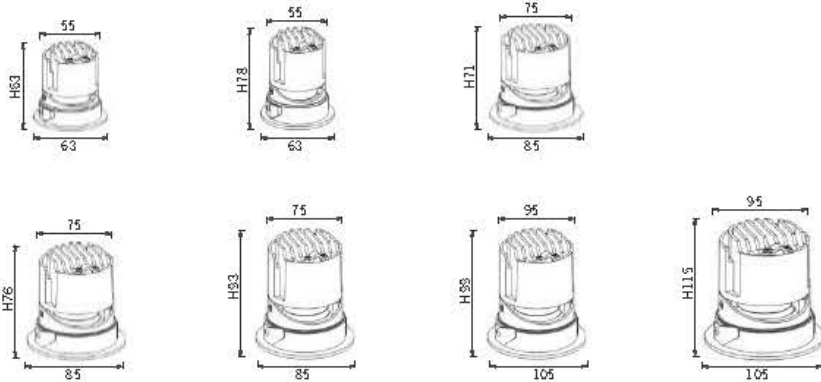

CCT 2700,3000,3500,4000,5700
Beam Angle 15° 24° 38°
Input Voltage 220-240V ~50/60Hz

Optional Color for Cover

Power	Dimension	Cutout	Chip Brand	Driver Brand
5-7W	63*H63mm	55mm	Bridgelux/Cree/Osram	Eglerise/Kegu/Philips
10-12W	63*H78mm	55mm	Bridgelux/Cree/Osram	Eglerise/Kegu/Philips
7-8W	85*H71mm	75mm	Bridgelux/Cree/Osram	Eglerise/Kegu/Philips
10-12W	85*H76mm	75mm	Bridgelux/Cree/Osram	Eglerise/Kegu/Philips
18-20W	85*H93mm	75mm	Bridgelux/Cree/Osram	Eglerise/Kegu/Philips
20-25W	105*H99mm	95mm	Bridgelux/Cree/Osram	Eglerise/Kegu/Philips
30-35W	105*H115mm	95mm	Bridgelux/Cree/Osram	Eglerise/Kegu/Philips