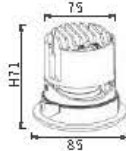

CCT 2700,3000,3500,4000,5700
Beam Angle 15° 24° 38°
Input Voltage 220-240V ~50/60Hz

Power	Dimension	Cutout	Chip Brand	Driver Brand
5-7W	63 * H63 mm	58mm	Bridgelux/Cree/Osram	Eaglerise/Kegu/Philips
7-8W	85 * H71mm	75mm	Bridgelux/Cree/Osram	Eaglerise/Kegu/Philips
10-12W	85 * H76mm	75mm	Bridgelux/Cree/Osram	Eaglerise/Kegu/Philips
18-20W	85 * H93mm	75mm	Bridgelux/Cree/Osram	Eaglerise/Kegu/Philips
20-25W	105 * H99 mm	95mm	Bridgelux/Cree/Osram	Eaglerise/Kegu/Philips
30-35W	130 * H115mm	120mm	Bridgelux/Cree/Osram	Eaglerise/Kegu/Philips