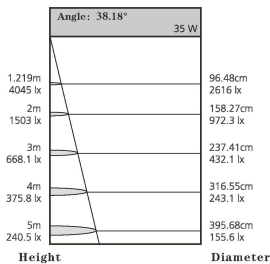

Angle: 25.96° 84W

Height	Diameter
1.219m / 698.8 in	89.48cm / 351.9 in
2m / 228.0 in	170.76cm / 672.3 in
3m / 342.0 in	256.14cm / 1008.4 in
4m / 456.0 in	341.52cm / 1344.5 in
5m / 570.0 in	426.90cm / 1680.6 in

Angle: 45.64° 94W

Height	Diameter
1.219m / 719.8 in	126.11cm / 496.5 in
2m / 787.1 in	210.18cm / 828.3 in
3m / 1180.7 in	315.27cm / 1241.3 in
4m / 1574.2 in	420.36cm / 1654.2 in
5m / 1967.8 in	525.44cm / 2067.1 in

CCT 2700,3000,3500,4000,5700

Beam Angle 13° 24° 38° 60°

Input Voltage 220-240V ~50/60Hz

Optional color for Cover

Power	Dimension	Cutout	Chip Brand	Driver Brand
6-8W	65*H69mm	60mm	Bridgelux/Cree/Osram	Eaglerise/Kegu/ Philips
10-12W	85*H81mm	80mm	Bridgelux/Cree/Osram	Eaglerise/Kegu/ Philips
20-25W	105*H82mm	100mm	Bridgelux/Cree/Osram	Eaglerise/Kegu/ Philips

Height	Diameter
1.219m	66.46cm
9303 lx	3516 lx
2m	110.78cm
2258 lx	1286 lx
3m	166.54cm
1081 lx	502.8 lx
4m	221.53cm
574.5 lx	316.4 lx
5m	276.80cm
387.7 lx	202.8 lx

Angle: 38.15° 35 W

Height	Diameter
1.219m	96.46cm
4045 lx	2816 lx
2m	188.27cm
1903 lx	572.3 lx
3m	237.41cm
888.1 lx	402.1 lx
4m	318.55cm
393.8 lx	243.1 lx
5m	385.68cm
340.7 lx	195.8 lx