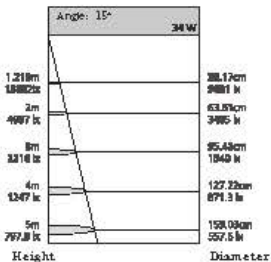

Optional Color for Cover