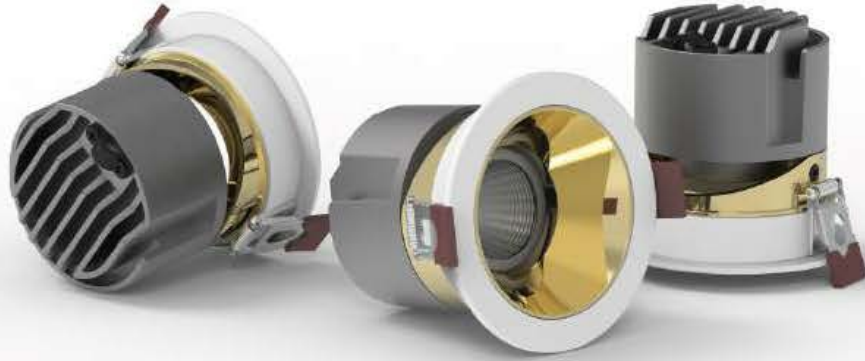

CCT 2700,3000,3500,4000,5700
Beam Angle 15° 24° 38°
Input Voltage 220-240V ~50/60Hz

Power	Dimension	Cutout	Chip Brand	Driver Brand
5-7W	63 * H63 mm	58mm	Bridgelux/Cree/Osram	Eaglerise/Kegu/Philips
7-8W	85 * H71mm	75mm	Bridgelux/Cree/Osram	Eaglerise/Kegu/Philips
10-12W	85 * H76mm	75mm	Bridgelux/Cree/Osram	Eaglerise/Kegu/Philips
18-20W	85 * H93mm	75mm	Bridgelux/Cree/Osram	Eaglerise/Kegu/Philips
20-25W	105 * H99 mm	95mm	Bridgelux/Cree/Osram	Eaglerise/Kegu/Philips
30-35W	130 * H115mm	120mm	Bridgelux/Cree/Osram	Eaglerise/Kegu/Philips

Optional Color for Cover

Angle: 15° 34 W

Height	Diameter
1.21m	98.17cm
1.065m	86.81 lx
2m	83.61cm
4.082 lx	94.85 lx
2m	95.42cm
221.9 lx	15.49 lx
4m	127.22cm
124.7 lx	801.3 lx
5m	158.85cm
787.9 lx	557.8 lx

Angle: 24.95° 34 W

Height	Diameter
1.21m	66.45cm
68.92 lx	351.9 lx
2m	118.26cm
228.8 lx	128.8 lx
5m	168.14cm
1021 lx	562.5 lx
4m	221.85cm
534.5 lx	316.4 lx
5m	278.95cm
862.7 lx	282.5 lx

Angle: 38.15° 38 W

Height	Diameter
1.21m	95.49cm
404.5 lx	331.6 lx
2m	138.27cm
972.3 lx	972.3 lx
3m	187.41cm
688.1 lx	483.1 lx
4m	218.85cm
378.8 lx	248.1 lx
5m	278.95cm
243.5 lx	395.68cm
	155.6 lx