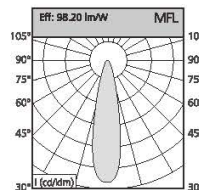

Power	Dimension	Cutout	Chip Brand	Driver Brand
3-5W	70*25mm	55mm	Bridgelux/Cree/Osram	Eaglerise/Kegu/ Philips
5-7W	90*25mm	75mm	Bridgelux/Cree/Osram	Eaglerise/Kegu/ Philips
10-12W	90*40mm	75mm	Bridgelux/Cree/Osram	Eaglerise/Kegu/ Philips
7-10W	108*30mm	95mm	Bridgelux/Cree/Osram	Eaglerise/Kegu/ Philips
20-25W	108*50mm	95mm	Bridgelux/Cree/Osram	Eaglerise/Kegu/ Philips
15-20W	138*35mm	120mm	Bridgelux/Cree/Osram	Eaglerise/Kegu/ Philips

CCT 2700,3000,3500,4000,5700
Beam Angle 15° 24° 36° 60°
Input Voltage 220-240V ~50/60Hz
Optional color for Cover