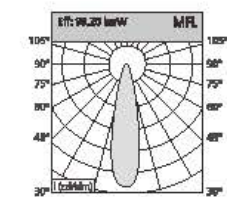

WSI-COB Wall Washer Series

COB WALL WASHER SERIES

WSI-COB WALL WASHER SERIES

CCT 2700,3000,3500,4000,5700
Beam Angle 15° 24° 38°
Input Voltage 220-240V ~50/60Hz

Optional Color for Cover

Power	Dimension	Outcut	Chip Brand	Driver Brand
7-10W	68*H85mm	55mm	Bridgelux/Cree/Osram	Eaglerise/Kegu/Philips
10-12W	90*H103mm	75mm	Bridgelux/Cree/Osram	Eaglerise/Kegu/Philips
20-25W	110*H120mm	95mm	Bridgelux/Cree/Osram	Eaglerise/Kegu/Philips