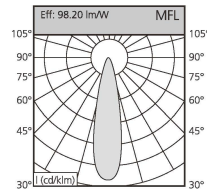

Angle: 25.96° 84W

Height	Diameter
1.219m / 698.8 in	89.48cm / 351.9 in
2m / 228.0 in	170.76cm / 672.3 in
3m / 342.0 in	256.14cm / 1008.4 in
4m / 456.0 in	341.52cm / 1344.5 in
5m / 570.0 in	426.90cm / 1680.6 in

Angle: 45.64° 94W

Height	Diameter
1.219m / 719.8 in	126.11cm / 496.5 in
2m / 787.1 in	210.18cm / 828.3 in
3m / 1180.7 in	315.27cm / 1241.3 in
4m / 1574.2 in	420.36cm / 1654.2 in
5m / 1967.8 in	525.44cm / 2067.1 in

CCT 2700,3000,3500,4000,5700

Beam Angle 13° 24° 38° 60°

Input Voltage 220-240V ~50/60Hz

Optional color for Cover

Power	Dimension	Cutout	Chip Brand	Driver Brand
6-8W	65*H69mm	60mm	Bridgelux/Cree/Osram	Eaglerise/Kegu/ Philips
10-12W	85*H81mm	80mm	Bridgelux/Cree/Osram	Eaglerise/Kegu/ Philips
20-25W	105*H82mm	100mm	Bridgelux/Cree/Osram	Eaglerise/Kegu/ Philips