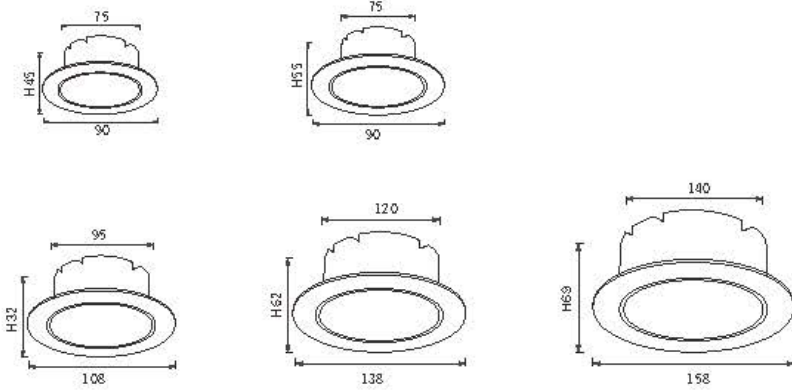

CCT 2700,3000,3500,4000,5700
Beam Angle 10° 23° 36°
Input Voltage 220-240V ~50/60Hz

Power	Dimension	Outout	Chip Brand	Driver Brand
5-7W	90*H45mm	75mm	Bridgelux/Cree/Osram	Eaglerise/Kegu/Philips
7-10W	90*H55mm	75mm	Bridgelux/Cree/Osram	Eaglerise/Kegu/Philips
10-15W	108*H48mm	95mm	Bridgelux/Cree/Osram	Eaglerise/Kegu/Philips
15-20W	138*H62mm	120mm	Bridgelux/Cree/Osram	Eaglerise/Kegu/Philips
25-30W	158*H69mm	140mm	Bridgelux/Cree/Osram	Eaglerise/Kegu/Philips

Optional color for Cover