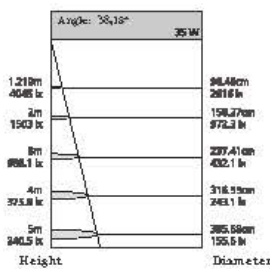

CCT 2700,3000,3500,4000,5700
Beam Angle 15° 24° 38°
Input Voltage 220-240V ~50/60Hz
Optional color for Cover

Power	Dimension	Cut out	Chip Brand	Driver Brand
5-7W	70*H69mm	60mm	BridgeLux/Cree/Osram	Eaglerise/Kegu/Philips
10-12W	85*H78mm	75mm	BridgeLux/Cree/Osram	Eaglerise/Kegu/Philips
20-25W	112*H116mm	95mm	BridgeLux/Cree/Osram	Eaglerise/Kegu/Philips