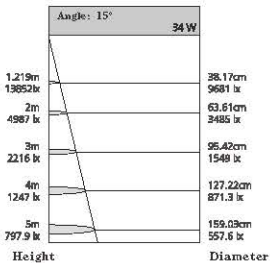

Angle: 25.96° 84W

Height	Diameter
1.219m / 698.8 in	89.48cm / 351.9 in
2m / 228.0 in	170.76cm / 672.3 in
3m / 342.0 in	256.14cm / 1008.4 in
4m / 456.0 in	341.52cm / 1344.5 in
5m / 570.0 in	426.90cm / 1680.6 in

Angle: 45.64° 94W

Height	Diameter
1.219m / 719.8 in	126.11cm / 496.5 in
2m / 787.1 in	210.18cm / 828.3 in
3m / 1180.7 in	315.27cm / 1241.3 in
4m / 1574.2 in	420.36cm / 1654.2 in
5m / 1967.8 in	525.44cm / 2067.1 in

CCT 2700,3000,3500,4000,5700

Beam Angle 15° 30° 45°

Input Voltage 220-240V ~50/60Hz

Optional Color for Cover

Model	Power	Dimension	Chip Brand	Driver Brand
MBG-COBO1	15-18W	73*H108mm	Bridgelux/Cree/Osram	Eaglerise/Kegu/ Philips
MBG-COBO2	20-25W	93*H118mm	Bridgelux/Cree/Osram	Eaglerise/Kegu/ Philips
MBG-COBO3	25-30W	113*H136mm	Bridgelux/Cree/Osram	Eaglerise/Kegu/ Philips
MBG-COBO4	40-50W	140*H150mm	Bridgelux/Cree/Osram	Eaglerise/Kegu/ Philips