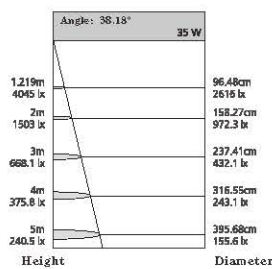

Power	Dimension	Cutout	Chip Brand	Driver Brand
5-7W	L140*W140*H65mm	L130*W130mm	Bridgelux/Cree/Osram	Eaglerise/Kegu/Philips
7-8W	L172*W178*H71mm	L160*W160mm	Bridgelux/Cree/Osram	Eaglerise/Kegu/Philips
10-12W	L178*W178*H77mm	L160*W160mm	Bridgelux/Cree/Osram	Eaglerise/Kegu/Philips
18-20W	L178*W178*H93mm	L160*W160mm	Bridgelux/Cree/Osram	Eaglerise/Kegu/Philips
20-25W	L230*W230*H99mm	L210*W210mm	Bridgelux/Cree/Osram	Eaglerise/Kegu/Philips
30-35W	L270*W270*H123mm	L250*W250mm	Bridgelux/Cree/Osram	Eaglerise/Kegu/Philips