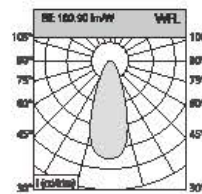

Power	Dimension	Output	Chip Brand	Driver Brand
5-7W	L63*W63*H63mm	55mm	Bridgelux/Cree/Osram	Eaglerise/Kegu/Philips
7-8W	L85*W85*H71mm	75mm	Bridgelux/Cree/Osram	Eaglerise/Kegu/Philips
10-12W	L85*W85*H76mm	75mm	Bridgelux/Cree/Osram	Eaglerise/Kegu/Philips
18-20W	L85*W85*H93mm	75mm	Bridgelux/Cree/Osram	Eaglerise/Kegu/Philips
20-25W	L105*W105*H99mm	95mm	Bridgelux/Cree/Osram	Eaglerise/Kegu/Philips
30-35W	L130*W130*H115mm	120mm	Bridgelux/Cree/Osram	Eaglerise/Kegu/Philips