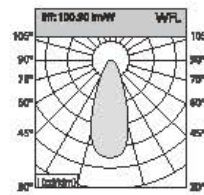

Optional Color For Cover