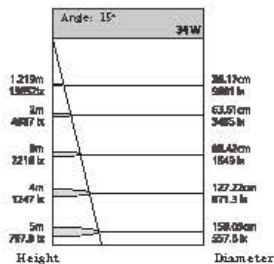

Power	Dimension	Output	Chip Brand	Driver Brand
5-7W	L63*W63*H63mm	55mm	Bridgelux/Cree/Osram	Eaglerise/Kegu/Philips
7-8W	L85*W85*H71mm	75mm	Bridgelux/Cree/Osram	Eaglerise/Kegu/Philips
10-12W	L85*W85*H76mm	75mm	Bridgelux/Cree/Osram	Eaglerise/Kegu/Philips
18-20W	L85*W85*H93mm	75mm	Bridgelux/Cree/Osram	Eaglerise/Kegu/Philips
20-25W	L105*W105*H99mm	95mm	Bridgelux/Cree/Osram	Eaglerise/Kegu/Philips
30-35W	L130*W130*H115mm	120mm	Bridgelux/Cree/Osram	Eaglerise/Kegu/Philips