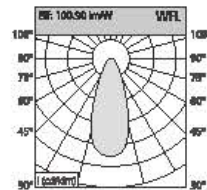

Power	Dimension	Cutout	Chip Brand	Driver Brand
10-12W	L92*W92*H59mm(1)	L75*W75mm	Bridgelux/Cree/Osram	Eaglerise/Ke gu/Philips
15-18W	L120*W120*H71mm(1)	L95*W95mm	Bridgelux/Cree/Osram	Eaglerise/Ke gu/Philips
20-25W	L139*W139*H86mm(1)	L120*W120mm	Bridgelux/Cree/Osram	Eaglerise/Ke gu/Philips