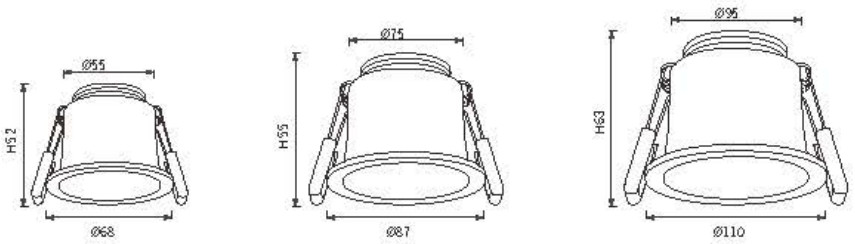

DOWNLIGHT SERIES

DBG DOWNLIGHT SERIES

Multiple size options

6-8W/10-12W/20-25W for optional,

Suitable for indoor spaces below 3-6 meters in height

CCT 2700,3000,3500,4000,5700
 Beam Angle 105°
 Input Voltage 220-240V ~50/60Hz
 Optional color for Cover