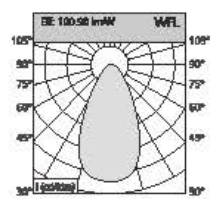

Angle: 25.96° 84W

Height	Diameter
1.219m / 698.8 in	89.48cm / 351.9 in
2m / 228.0 in	170.76cm / 672.3 in
3m / 342.0 in	256.14cm / 1008.4 in
4m / 456.0 in	341.52cm / 1344.5 in
5m / 570.0 in	426.90cm / 1680.6 in

Angle: 45.64° 94W

Height	Diameter
1.219m / 719.8 in	126.11cm / 496.5 in
2m / 787.1 in	210.18cm / 828.3 in
3m / 1180.7 in	315.27cm / 1241.3 in
4m / 1574.2 in	420.36cm / 1654.2 in
5m / 1967.8 in	525.44cm / 2067.1 in