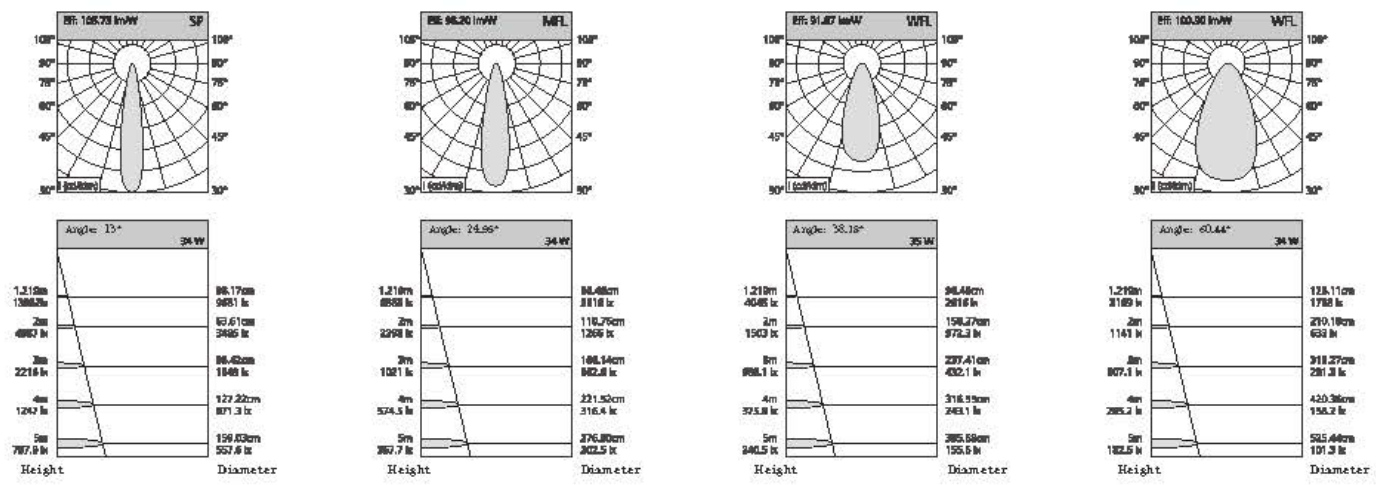

CCT 2700,3000,3500,4000,5700
Beam Angle 13° 24° 38° 60°
Input Voltage 220-240V ~50/60Hz

Model	Power	Dimension	Outout	Chip Brand	Driver Brand
SPA-COB10	10-12W	90*H56mm	75mm	Bridgelux/Cree/Osram	Eaglerise/Kegu/Philips
SPA-COB12	12-15W	95*H60mm	80mm	Bridgelux/Cree/Osram	Eaglerise/Kegu/Philips
SPA-COB15	15-18W	105*H64mm	95mm	Bridgelux/Cree/Osram	Eaglerise/Kegu/Philips
SPA-COB18	18-20W	130*H72mm	120mm	Bridgelux/Cree/Osram	Eaglerise/Kegu/Philips
SPA-COB30	30-35W	160*H82mm	145mm	Bridgelux/Cree/Osram	Eaglerise/Kegu/Philips
SPA-COB40	40-45W	180*H90mm	160mm	Bridgelux/Cree/Osram	Eaglerise/Kegu/Philips
SPA-COB50	50-60W	230*H100mm	200mm	Bridgelux/Cree/Osram	Eaglerise/Kegu/Philips

Optional color for Cover