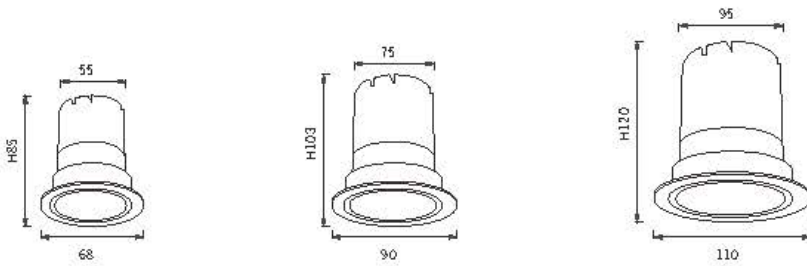

Easily solve decoration troubles, clothing stores, large stores, home decoration and other places

CCT 2700,3000,3500,4000,5700

Beam Angle 15° 24° 38°

Input Voltage 220-240V ~50/60Hz

Optional Color for Cover