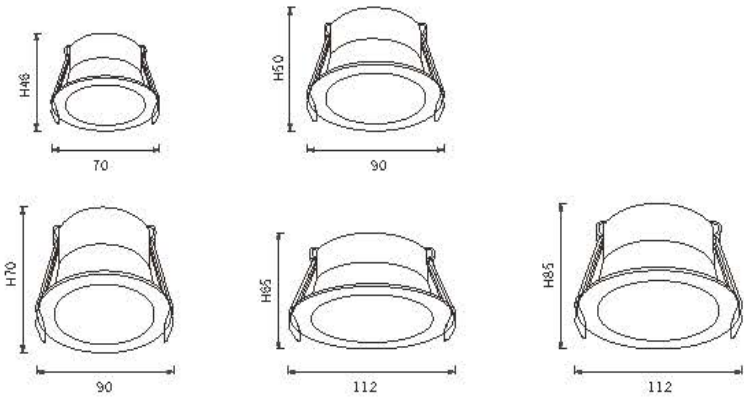

CCT 2700,3000,3500,4000,5700
Beam Angle 15° 24° 38°
Input Voltage 220-240V ~50/60Hz

Power	Dimension	Chip Brand	Driver Brand
5-7W	70 *H46 mm	Bridgelux/Cree/Osram	Eaglerise/Kegu/Philips
7-8W	90 *H50 mm	Bridgelux/Cree/Osram	Eaglerise/Kegu/Philips
10-12W	90 *H70 mm	Bridgelux/Cree/Osram	Eaglerise/Kegu/Philips
12-15W	112 *H65 mm	Bridgelux/Cree/Osram	Eaglerise/Kegu/Philips
18-25W	112 *H85 mm	Bridgelux/Cree/Osram	Eaglerise/Kegu/Philips

Optional color for Cover