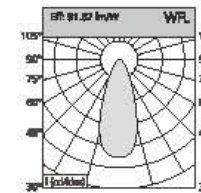

Power	Dimension	Cutout	Chip Brand	Driver Brand
7-10W	68*H85mm	55mm	Bridgelux/Cree/Osram	Eaglerise/Kegu/Philips
10-12W	90*H103mm	75mm	Bridgelux/Cree/Osram	Eaglerise/Kegu/Philips
20-25W	110*H120mm	95mm	Bridgelux/Cree/Osram	Eaglerise/Kegu/Philips