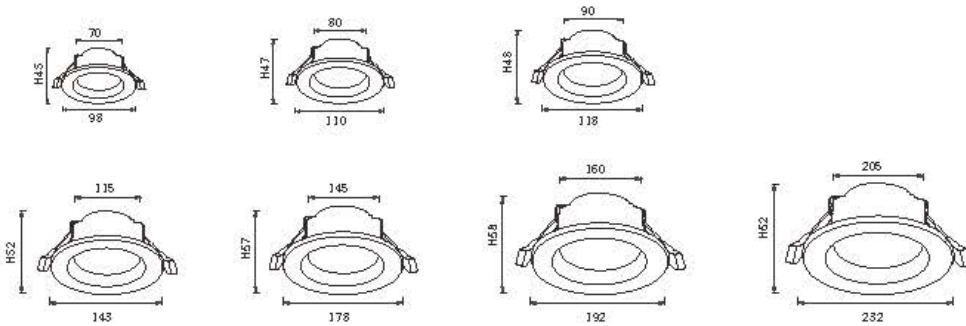

CCT 2700,3000,3500,4000,5700
Input Voltage 220-240V ~50/60Hz

Model	Power	Dimension	Outout	Chip Brand	Driver Brand
2.5Inch	3-5W	98*H45mm	70mm	Bridgelux/Cree/Osram	Eaglerise/Kegu/Philips
3Inch	5-7W	110*H47mm	80mm	Bridgelux/Cree/Osram	Eaglerise/Kegu/Philips
3.5Inch	7-9W	118*H48mm	90mm	Bridgelux/Cree/Osram	Eaglerise/Kegu/Philips
4Inch	9-12W	143*H52mm	115mm	Bridgelux/Cree/Osram	Eaglerise/Kegu/Philips
5Inch	15-18W	178*H57mm	145mm	Bridgelux/Cree/Osram	Eaglerise/Kegu/Philips
6Inch	18-24W	192*H58mm	160mm	Bridgelux/Cree/Osram	Eaglerise/Kegu/Philips
8Inch	24-30W	232*H62mm	205mm	Bridgelux/Cree/Osram	Eaglerise/Kegu/Philips

Optional Color for Cover