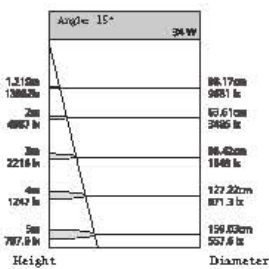

CCT 2700,3000,3500,4000,5700

Beam Angle 15° 24° 38°

Input Voltage 220-240V ~50/60Hz

Optional color for Cover

Power	Dimension	Outout	Chip Brand	Driver Brand
6-8W	65*H55mm	55mm	Bridgelux/Cree/Osram	Eaglerise/Kegu/Philips
10-12W	85*H68mm	75mm	Bridgelux/Cree/Osram	Eaglerise/Kegu/Philips
20-25W	105*H95 mm	95mm	Bridgelux/Cree/Osram	Eaglerise/Kegu/Philips