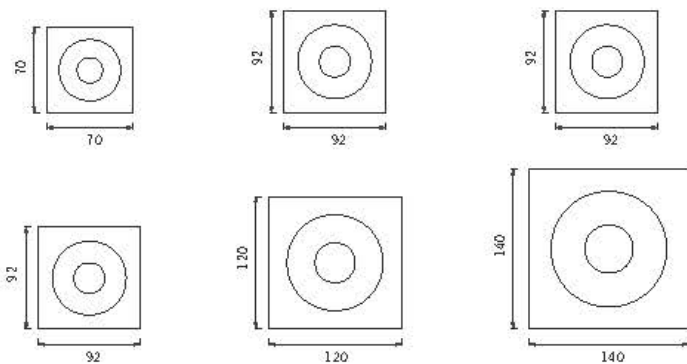

CCT 2700,3000,3500,4000,5700
Beam Angle 15° 24° 38°
Input Voltage 220-240V ~50/60Hz

Optional color for Cover

Power	Dimension	Cutout	Chip Brand	Driver Brand
5-7W	L70*W70*H65mm	L60*W60mm	Bridgelux/Cree/Osram	Eaglerise/Kegu/Philips
7-8W	L92*W92*H71mm	L75*W75mm	Bridgelux/Cree/Osram	Eaglerise/Kegu/Philips
10-12W	L92*W92*H77mm	L75*W75mm	Bridgelux/Cree/Osram	Eaglerise/Kegu/Philips
18-20W	L92*W92*H93mm	L75*W75mm	Bridgelux/Cree/Osram	Eaglerise/Kegu/Philips
20-25W	L120*W120*H99mm	L100*W100mm	Bridgelux/Cree/Osram	Eaglerise/Kegu/Philips
30-35W	L140*W140*H123mm	L120*W120mm	Bridgelux/Cree/Osram	Eaglerise/Kegu/Philips