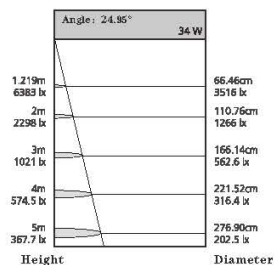

Power	Dimension	Cutout	Chip Brand	Driver Brand
3-5W	70*25mm	55mm	Bridgelux/Cree/Osram	Eaglerise/Kegu/ Philips
5-7W	90*25mm	75mm	Bridgelux/Cree/Osram	Eaglerise/Kegu/ Philips
10-12W	90*40mm	75mm	Bridgelux/Cree/Osram	Eaglerise/Kegu/ Philips
7-10W	108*30mm	95mm	Bridgelux/Cree/Osram	Eaglerise/Kegu/ Philips
20-25W	108*50mm	95mm	Bridgelux/Cree/Osram	Eaglerise/Kegu/ Philips
15-20W	138*35mm	120mm	Bridgelux/Cree/Osram	Eaglerise/Kegu/ Philips

CCT 2700,3000,3500,4000,5700
Beam Angle 15° 24° 36° 60°
Input Voltage 220-240V ~50/60Hz
Optional color for Cover