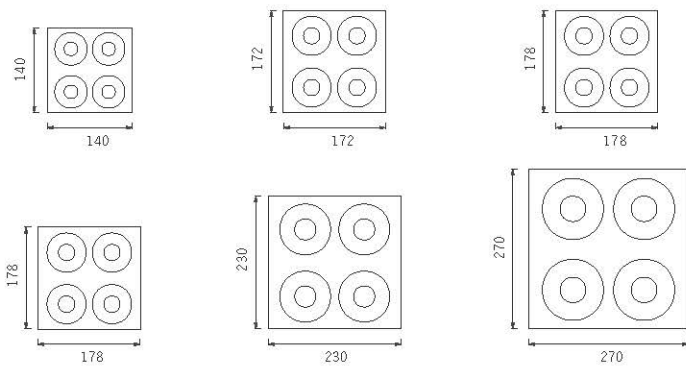

CCT 2700,3000,3500,4000,5700
Beam Angle 15° 24° 38°
Input Voltage 220-240V ~50/60Hz

Optional color for Cover

Power	Dimension	Cutout	Chip Brand	Driver Brand
5-7W	L140*W140*H65mm	L130*W130mm	Bridgelux/Cree/Osram	Eaglerise/Kegu/Philips
7-8W	L172*W178*H71mm	L160*W160mm	Bridgelux/Cree/Osram	Eaglerise/Kegu/Philips
10-12W	L178*W178*H77mm	L160*W160mm	Bridgelux/Cree/Osram	Eaglerise/Kegu/Philips
18-20W	L178*W178*H93mm	L160*W160mm	Bridgelux/Cree/Osram	Eaglerise/Kegu/Philips
20-25W	L230*W230*H99mm	L210*W210mm	Bridgelux/Cree/Osram	Eaglerise/Kegu/Philips
30-35W	L270*W270*H123mm	L250*W250mm	Bridgelux/Cree/Osram	Eaglerise/Kegu/Philips