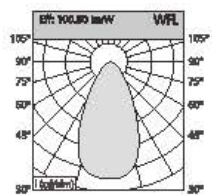

CCT 2700,3000,3500,4000,5700

Beam Angle 15° 24° 38° 60°

Input Voltage 220-240V ~50/60Hz

Model	Power	Dimension	Outout	Chip Brand	Driver Brand
1Head	1-3W	L46*W46*H52mm	L38*W38mm	Bridgelux/Cree/Osram	Eaglerise/Kegu/Philips
2Head	2-6W	L69*W46*H52mm	L60*W35mm	Bridgelux/Cree/Osram	Eaglerise/Kegu/Philips
3Head	3-9W	L96*W46*H52mm	L88*W35mm	Bridgelux/Cree/Osram	Eaglerise/Kegu/Philips
4Head(SQ)	4-12W	L76*W76*H52mm	L68*W68mm	Bridgelux/Cree/Osram	Eaglerise/Kegu/Philips
5Head	5-15W	L148*W46*H52mm	L140*W35mm	Bridgelux/Cree/Osram	Eaglerise/Kegu/Philips
9Head(SQ)	9-27W	L106*W106*H52mm	L98*W98mm	Bridgelux/Cree/Osram	Eaglerise/Kegu/Philips
10Head	10-30W	L285*W46*H52mm	L276*W35mm	Bridgelux/Cree/Osram	Eaglerise/Kegu/Philips
15Head	15-45W	L417*W46*H52mm	L408*W35mm	Bridgelux/Cree/Osram	Eaglerise/Kegu/Philips

Optional Color for Cover