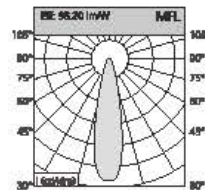

Optional Color for Cover