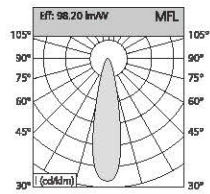

Power	Dimension	Cutout	Chip Brand	Driver Brand
5-7W	L140*W140*H65mm	L130*W130mm	Bridgelux/Cree/Osram	Eaglerise/Kegu/Philips
7-8W	L172*W178*H71mm	L160*W160mm	Bridgelux/Cree/Osram	Eaglerise/Kegu/Philips
10-12W	L178*W178*H77mm	L160*W160mm	Bridgelux/Cree/Osram	Eaglerise/Kegu/Philips
18-20W	L178*W178*H93mm	L160*W160mm	Bridgelux/Cree/Osram	Eaglerise/Kegu/Philips
20-25W	L230*W230*H99mm	L210*W210mm	Bridgelux/Cree/Osram	Eaglerise/Kegu/Philips
30-35W	L270*W270*H123mm	L250*W250mm	Bridgelux/Cree/Osram	Eaglerise/Kegu/Philips