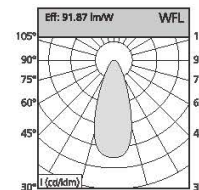

CCT 2700,3000,3500,4000,5700
 Beam Angle 15° 24° 36° 60°
 Input Voltage 220-240V ~50/60Hz
 Optional color for Cover

Write

WSTR-COB (Frameless) Module Wall Washer Series-Round

COB MODULE WALL WASHER SERIES