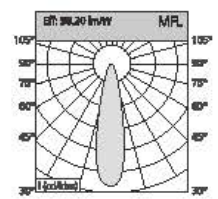

CCT 2700, 3000, 3500, 4000, 5700
 Beam Angle 20° 45°
 Input Voltage 220-240V ~ 50/60Hz
 Optional Color for Cover

Power	Dimension	Outout	Chip Brand	Driver Brand
10-12W	85*H34mm	75mm	Bridgelux/Cree/Osram	Eaglerise/Kegu/Philips
18-20W	105*H34mm	95mm	Bridgelux/Cree/Osram	Eaglerise/Kegu/Philips
20-25W	120*H34mm	110mm	Bridgelux/Cree/Osram	Eaglerise/Kegu/Philips
30-36W	170*H34mm	160mm	Bridgelux/Cree/Osram	Eaglerise/Kegu/Philips
40-45W	220*H34mm	200mm	Bridgelux/Cree/Osram	Eaglerise/Kegu/Philips

Angle: 25.96° 84W

Height	Diameter
1.219m / 698.8 in	89.48cm / 351.9 in
2m / 228.0 in	170.76cm / 672.3 in
3m / 342.0 in	256.14cm / 1008.4 in
4m / 456.0 in	341.52cm / 1344.5 in
5m / 570.0 in	426.90cm / 1680.6 in

Angle: 45.64° 94W

Height	Diameter
1.219m / 719.8 in	126.11cm / 496.5 in
2m / 787.1 in	210.18cm / 828.3 in
3m / 1180.7 in	315.27cm / 1241.3 in
4m / 1574.2 in	420.36cm / 1654.2 in
5m / 1967.8 in	525.44cm / 2067.1 in