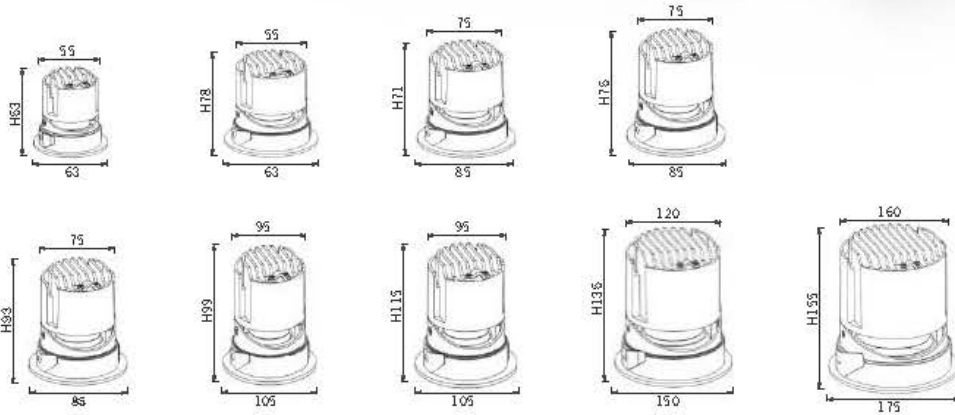

Optional color for cover

WSR-COB Wall Washer Series

COB WALL WASHER

WSR-COB Wall Washer Series

Circular light outlet--circular light spot, accurate light distribution as always

Power	Dimension	Outout	Clip Brand	Driver Brand
5-7W	63*H63mm	55mm	Bridgelux/Cree/Osram	Eaglexise/Kegu/Philips
10-12W	63*H78mm	55mm	Bridgelux/Cree/Osram	Eaglexise/Kegu/Philips
7-8W	85*H71mm	75mm	Bridgelux/Cree/Osram	Eaglexise/Kegu/Philips
10-12W	85*H76mm	75mm	Bridgelux/Cree/Osram	Eaglexise/Kegu/Philips
18-20W	85*H93mm	75mm	Bridgelux/Cree/Osram	Eaglexise/Kegu/Philips
20-25W	105*H99mm	95mm	Bridgelux/Cree/Osram	Eaglexise/Kegu/Philips
30-35W	105*H115mm	95mm	Bridgelux/Cree/Osram	Eaglexise/Kegu/Philips
30-35W	130*H115mm	120mm	Bridgelux/Cree/Osram	Eaglexise/Kegu/Philips
40-60W	150*H136mm	140mm	Bridgelux/Cree/Osram	Eaglexise/Kegu/Philips
60-100W	175*H155mm	160mm	Bridgelux/Cree/Osram	Eaglexise/Kegu/Philips