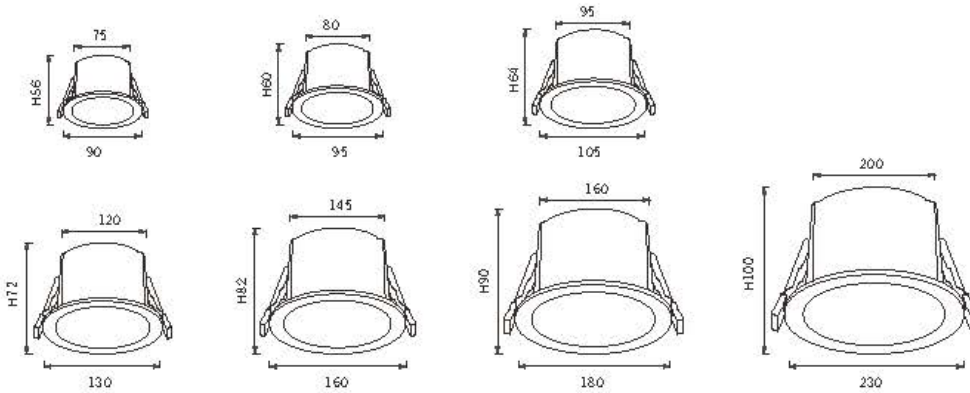

CCT 2700,3000,3500,4000,5700
Beam Angle 13° 24° 38° 60°
Input Voltage 220-240V ~50/60Hz

Model	Power	Dimension	Output	Chip Brand	Driver Brand
SPA-COB10S	10-12W	90*H56mm	75mm	Bridgelux/Cree/Osram	Eaglerise/Kegu/Philips
SPA-COB12S	12-15W	95*H60mm	80mm	Bridgelux/Cree/Osram	Eaglerise/Kegu/Philips
SPA-COB15S	15-18W	105*H64mm	95mm	Bridgelux/Cree/Osram	Eaglerise/Kegu/Philips
SPA-COB18S	18-20W	130*H72mm	120mm	Bridgelux/Cree/Osram	Eaglerise/Kegu/Philips
SPA-COB30S	30-35W	160*H82mm	145mm	Bridgelux/Cree/Osram	Eaglerise/Kegu/Philips
SPA-COB40S	40-45W	180*H90mm	160mm	Bridgelux/Cree/Osram	Eaglerise/Kegu/Philips
SPA-COB50S	50-60W	230*H100mm	200mm	Bridgelux/Cree/Osram	Eaglerise/Kegu/Philips