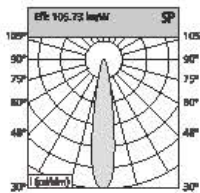

Power	Dimension	Cutout	Chip Brand	Driver Brand
7-10W	68*H85mm	55mm	Bridgelux/Cree/Osram	Eaglerise/Kegu/Philips
10-12W	90*H103mm	75mm	Bridgelux/Cree/Osram	Eaglerise/Kegu/Philips
20-25W	110*H120mm	95mm	Bridgelux/Cree/Osram	Eaglerise/Kegu/Philips