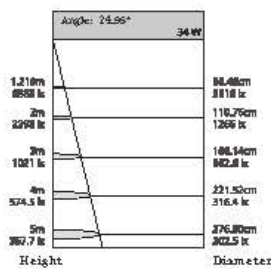

Angle: 25.96° 84W

Height	Diameter
1.219m / 698.8 in	89.48cm / 351.9 in
2m / 228.0 in	170.76cm / 672.3 in
3m / 342.0 in	256.14cm / 1008.4 in
4m / 456.0 in	341.52cm / 1344.5 in
5m / 570.0 in	426.90cm / 1680.6 in

Angle: 45.64° 94W

Height	Diameter
1.219m / 719.8 in	126.11cm / 496.5 in
2m / 787.1 in	210.18cm / 828.3 in
3m / 1180.7 in	315.27cm / 1241.3 in
4m / 1574.2 in	420.36cm / 1654.2 in
5m / 1967.8 in	525.44cm / 2067.1 in

COB SPOTLIGHT SERIES

Light up your beauty

CCT 2700,3000,3500,4000,5700

Beam Angle 15° 24° 38°

Input Voltag 220-240V ~50/60Hz

Optional color for Cover

White+White Black+Black White+Black

Power	Dimension	Outout	Chip Brand	Driver Brand
5-7W	65*H55mm	55mm	Bridgelux/Cree/Osram	Eaglerise/Kegu/Philips
10-12W	85*H68mm	75mm	Bridgelux/Cree/Osram	Eaglerise/Kegu/Philips
20-25W	105*H95 mm	95mm	Bridgelux/Cree/Osram	Eaglerise/Kegu/Philips