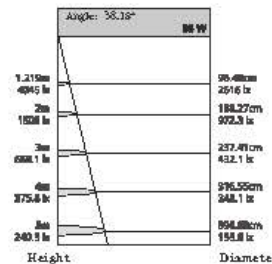

Power	Dimension	Cutout	Chip Brand	Driver Brand
7-10W	68*H85mm	55mm	Bridgelux/Cree/Osram	Eaglerise/Kegu/Philips
10-12W	90*H103mm	75mm	Bridgelux/Cree/Osram	Eaglerise/Kegu/Philips
20-25W	110*H120mm	95mm	Bridgelux/Cree/Osram	Eaglerise/Kegu/Philips