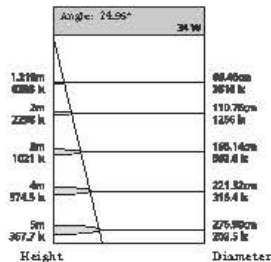

Optional Color for Cover