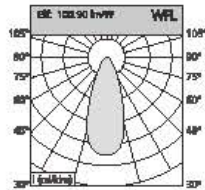

Model	Power	Dimension	Chip Brand	Driver Brand
MBS-COB001	15-18W	73*H120mm	Bridgelux/Cree/Osram	Eaglerise/Kegu/Philips
MBS-COB002	20-25W	93*H138mm	Bridgelux/Cree/Osram	Eaglerise/Kegu/Philips
MBS-COB003	25-30W	113*H152mm	Bridgelux/Cree/Osram	Eaglerise/Kegu/Philips
MBS-COB004	40-50W	140*H160mm	Bridgelux/Cree/Osram	Eaglerise/Kegu/Philips
MBS-COB006	50-60W	170*H180mm	Bridgelux/Cree/Osram	Eaglerise/Kegu/Philips
MBS-COB008	60-100W	203*H210mm	Bridgelux/Cree/Osram	Eaglerise/Kegu/Philips