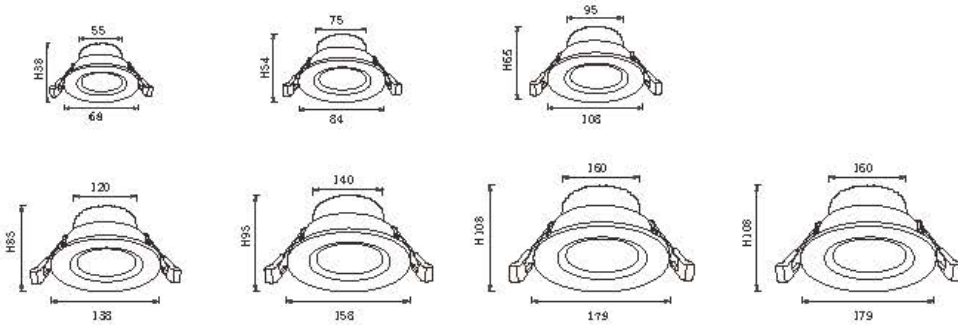

Moisture-proof sealing ring, waterproof plug, corrosion-resistant, waterproof, moisture-proof

The light source is deeply hidden, the deep cup design, no glare, accurate focusing, comfortable lighting

Power	Dimension	Cutout	Chip Brand	Driver Brand
1-3W	68*H38mm	55mm	Bridgelux/Cree/Osram	Eaglerise/Kegu/Philips
5-7W	84*H54mm/ 90*H54mm	75mm	Bridgelux/Cree/Osram	Eaglerise/Kegu/Philips
10-12W	108*H65mm	95mm	Bridgelux/Cree/Osram	Eaglerise/Kegu/Philips
18-20W	138*H85mm	120mm	Bridgelux/Cree/Osram	Eaglerise/Kegu/Philips
25-30W	158*H95mm	140mm	Bridgelux/Cree/Osram	Eaglerise/Kegu/Philips
35-40W	179*H108mm	160mm	Bridgelux/Cree/Osram	Eaglerise/Kegu/Philips
50-60W	179*H108mm	160mm	Bridgelux/Cree/Osram	Eaglerise/Kegu/Philips