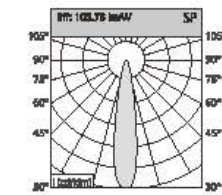

Optional Color For Cover