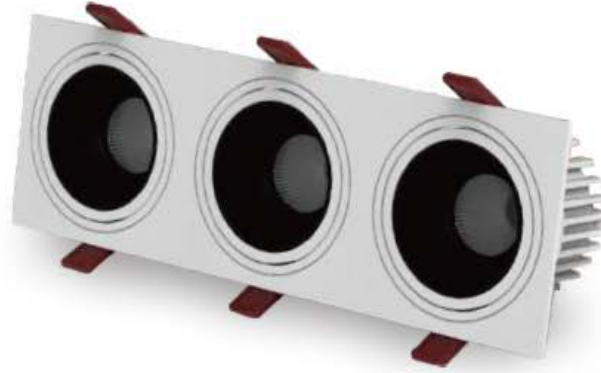

CCT 2700,3000,3500,4000,5700
Beam Angle 15° 30° 45°
Input Voltage 220-240V ~50/60Hz

Power	Dimension	Cutout	Chip Brand	Driver Brand
10-12W	L258*W92*H59mm (3)	L250*W75mm	Bridgelux/Cree/Osram	Eaglerise/Kegu/Philips
15-18W	L332*W120*H71mm (3)	L205*W95mm	Bridgelux/Cree/Osram	Eaglerise/Kegu/Philips
20-25W	L400*W139*H86mm (3)	L380*W120mm	Bridgelux/Cree/Osram	Eaglerise/Kegu/Philips

Optional color for Cover