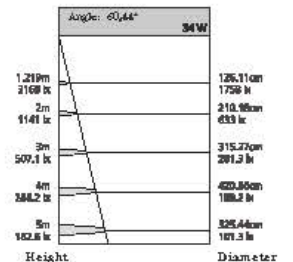

CCT 2700,3000,3500,4000,5700

Beam Angle 15° 24° 38° 60°

Input Voltage 220-240V ~50/60Hz

Model	Power	Dimension	Outout	Chip Brand	Driver Brand
1Head	1-3W	L46*W46*H52mm	L38*W38mm	Bridgelux/Cree/Osram	Eaglerise/Kegu/Philips
2Head	2-6W	L69*W46*H52mm	L60*W35mm	Bridgelux/Cree/Osram	Eaglerise/Kegu/Philips
3Head	3-9W	L96*W46*H52mm	L88*W35mm	Bridgelux/Cree/Osram	Eaglerise/Kegu/Philips
4Head(SQ)	4-12W	L76*W76*H52mm	L68*W68mm	Bridgelux/Cree/Osram	Eaglerise/Kegu/Philips
5Head	5-15W	L148*W46*H52mm	L140*W35mm	Bridgelux/Cree/Osram	Eaglerise/Kegu/Philips
9Head(SQ)	9-27W	L106*W106*H52mm	L98*W98mm	Bridgelux/Cree/Osram	Eaglerise/Kegu/Philips
10Head	10-30W	L285*W46*H52mm	L276*W35mm	Bridgelux/Cree/Osram	Eaglerise/Kegu/Philips
15Head	15-45W	L417*W46*H52mm	L408*W35mm	Bridgelux/Cree/Osram	Eaglerise/Kegu/Philips

Optional Color for Cover