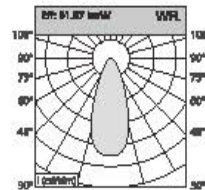

Angle: 25.96° 84W

Height	Diameter
1.219m / 698.8 in	89.48cm / 351.9 in
2m / 228.0 in	170.76cm / 672.3 in
3m / 342.0 in	256.14cm / 1008.4 in
4m / 456.0 in	341.52cm / 1344.5 in
5m / 570.0 in	426.90cm / 1680.6 in

Angle: 45.64° 94W

Height	Diameter
1.219m / 719.8 in	126.11cm / 496.5 in
2m / 787.1 in	210.18cm / 828.3 in
3m / 1180.7 in	315.27cm / 1241.3 in
4m / 1574.2 in	420.36cm / 1654.2 in
5m / 1967.8 in	525.44cm / 2067.1 in

CCT 2700,3000,3500,4000,5700
 Beam Angle 15° 30° 45°
 Input Voltage 220-240V ~50/60Hz

Optional color for Cover

Power	Dimension	Cutout	Chip Brand	Driver Brand
10-12W	L175*W92*H59mm (2)	L160*W75mm	Bridgelux/Cree/Osram	Eaglerise/Kegu/Philips
15-18W	L228*W120*H71mm (2)	L205*W95mm	Bridgelux/Cree/Osram	Eaglerise/Kegu/Philips
20-25W	L270*W139*H86mm (2)	L255*W120mm	Bridgelux/Cree/Osram	Eaglerise/Kegu/Philips