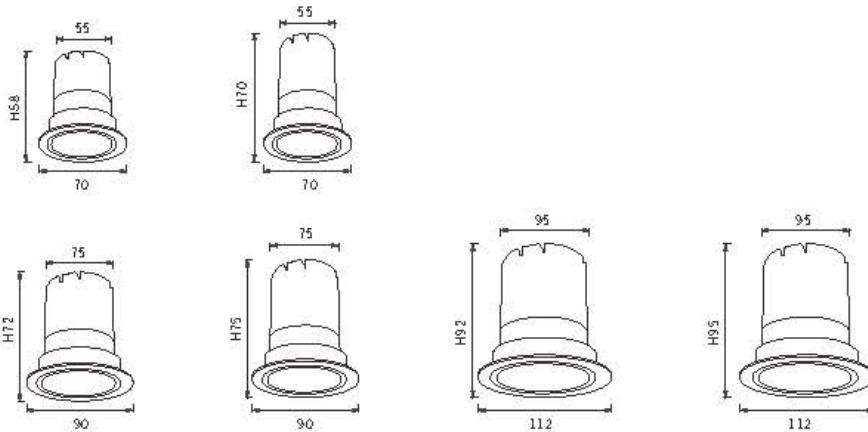

CCT 2700,3000,3500,4000,5700
 Beam Angle 15° 24° 38°
 Input Voltage 220-240V ~50/60Hz

Optional color for Cover

SPI-COB spotlight series

COB SPOTLIGHT SERIES

SPI-COB spotlight series

Model	Power	Dimension	Outout	Chip Brand	Driver Brand
SPI-COB5W	5-7W	70*H58mm	55mm	Bridgelux/Cree/Osram	Eaglerise/Kegu/Philips
SPI-COB7W	7-10W	70*H70mm	55mm	Bridgelux/Cree/Osram	Eaglerise/Kegu/Philips
SPI-COB10W-1	10-12W	90*H72mm	75mm	Bridgelux/Cree/Osram	Eaglerise/Kegu/Philips
SPI-COB10W-2	10-12W	90*H75mm	75mm	Bridgelux/Cree/Osram	Eaglerise/Kegu/Philips
SPI-COB18W	18-20W	112*H92mm	95mm	Bridgelux/Cree/Osram	Eaglerise/Kegu/Philips
SPI-COB20W	20-25W	112*H95mm	95mm	Bridgelux/Cree/Osram	Eaglerise/Kegu/Philips