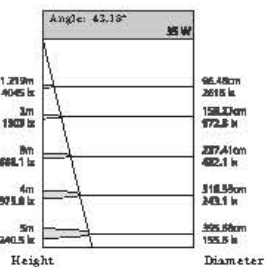

CCT 2700,3000,3500,4000,5700
Beam Angle 20° 40°
Input Voltage 220-240V ~50/60Hz
Optional Color for Cover

Power	Dimension	Cutout	Clip Brand	Driver Brand
10-12W	85*H65mm	75mm	Bridgelux/Cree/Osram	Eaglerise/Kegu/Philips
15-20W	105*H63mm	95mm	Bridgelux/Cree/Osram	Eaglerise/Kegu/Philips
25-30W	130*H77mm	120mm	Bridgelux/Cree/Osram	Eaglerise/Kegu/Philips