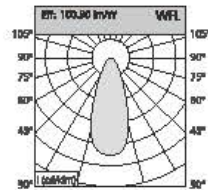

CCT 2700,3000,3500,4000,5700
 Beam Angle 20° 40°
 Input Voltage 220-240V ~50/60Hz
 Optional Color for Cover

Power	Dimension	Cutout	Clip Brand	Driver Brand
10-12W	85*H65mm	75mm	Bridgelux/Cree/Osram	Eaglerise/Kegu/Philips
15-20W	105*H63mm	95mm	Bridgelux/Cree/Osram	Eaglerise/Kegu/Philips
25-30W	130*H77mm	120mm	Bridgelux/Cree/Osram	Eaglerise/Kegu/Philips

Angle: 25.96° 84W

Height	Diameter
1.219m / 698.8 in	89.48cm / 351.9 in
2m / 228.0 in	170.76cm / 672.3 in
3m / 342.0 in	256.14cm / 1008.4 in
4m / 456.0 in	341.52cm / 1344.5 in
5m / 570.0 in	426.90cm / 1680.6 in

Angle: 45.64° 94W

Height	Diameter
1.219m / 719.8 in	126.11cm / 496.5 in
2m / 787.1 in	210.18cm / 828.3 in
3m / 1180.7 in	315.27cm / 1241.3 in
4m / 1574.2 in	420.36cm / 1654.2 in
5m / 1967.8 in	525.44cm / 2067.1 in