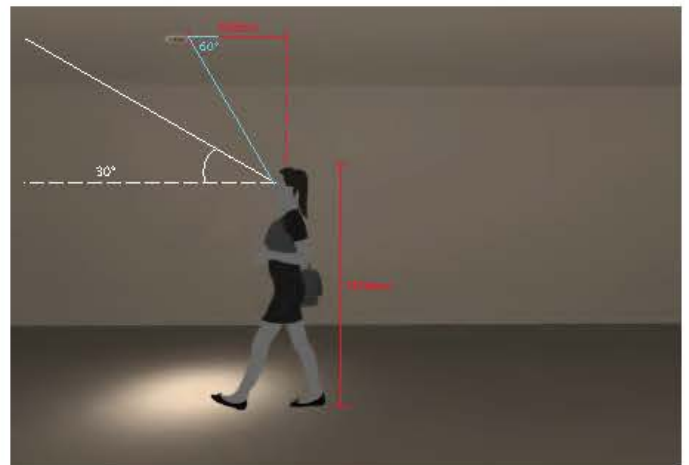

COB WALL WASHER SERIES

WSR-COB WALL WASHER SERIES

Diversified face rings, support a variety of different types of face ring parts, meet the Different lighting needs in different places;
Improve the 3D optical simulation analysis and anti-glare design of mirrors;
Independent isolated power supply, safe and stable;