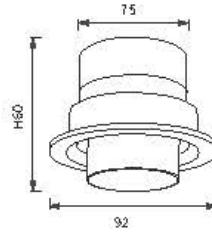

CCT 2700,3000,3500,4000,5700
Beam Angle 15° -60°
Input Voltage 220-240V ~50/60Hz

Optional color for Cover

White+Black

Power	Dimension	Cutout	Chip Brand	Driver Brand
5-7W	75*H48mm	55mm	Bridgelux/Cree/Osram	Eaglerise/Kegu/Philips
5-7W	92*H44mm	75mm	Bridgelux/Cree/Osram	Eaglerise/Kegu/Philips
10-12W	92*H60mm	75mm	Bridgelux/Cree/Osram	Eaglerise/Kegu/Philips