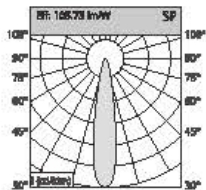

Power	Dimension	Outout	Chip Brand	Driver Brand
6-8W	65*H55mm	55mm	Bridgelux/Cree/Osram	Eaglerise/Kegu/Philips
10-12W	85*H68mm	75mm	Bridgelux/Cree/Osram	Eaglerise/Kegu/Philips
20-25W	105*H95 mm	95mm	Bridgelux/Cree/Osram	Eaglerise/Kegu/Philips