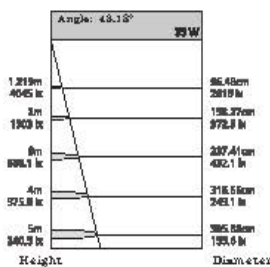

CCT 2700,3000,3500,4000,5700
Beam Angle 15° 30° 45°
Input Voltage 220-240V ~50/60Hz

Optional color for Cover

Power	Dimension	Cutout	Chip Brand	Driver Brand
10-12W	L175*W92*H59mm (2)	L160*W75mm	Bridgelux/Cree/Osram	Eaglerise/Kegu/Philips
15-18W	L228*W120*H71mm (2)	L205*W95mm	Bridgelux/Cree/Osram	Eaglerise/Kegu/Philips
20-25W	L270*W139*H86mm (2)	L255*W120mm	Bridgelux/Cree/Osram	Eaglerise/Kegu/Philips