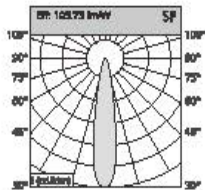

Angle: 25.96° 84W

Height	Diameter
1.219m / 698.8 in	89.48cm / 351.9 in
2m / 228.0 in	170.76cm / 672.3 in
3m / 342.0 in	256.14cm / 1008.4 in
4m / 456.0 in	341.52cm / 1344.5 in
5m / 570.0 in	426.90cm / 1680.6 in

Angle: 45.64° 94W

Height	Diameter
1.219m / 719.8 in	126.11cm / 496.5 in
2m / 787.1 in	210.18cm / 828.3 in
3m / 1180.7 in	315.27cm / 1241.3 in
4m / 1574.2 in	420.36cm / 1654.2 in
5m / 1967.8 in	525.44cm / 2067.1 in

CCT 2700,3000,3500,4000,5700
 Beam Angle 15° 30° 45°
 Input Voltage 220-240V ~50/60Hz

Optional color for Cover

Power	Dimension	Cutout	Chip Brand	Driver Brand
10-12W	L175*W92*H59mm (2)	L160*W75mm	Bridgelux/Cree/Osram	Eaglerise/Kegu/Philips
15-18W	L228*W120*H71mm (2)	L205*W95mm	Bridgelux/Cree/Osram	Eaglerise/Kegu/Philips
20-25W	L270*W139*H86mm (2)	L255*W120mm	Bridgelux/Cree/Osram	Eaglerise/Kegu/Philips