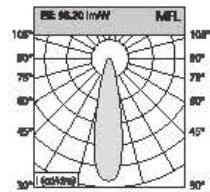

Power	Dimension	Cut out	Chip Brand	Driver Brand
5-7W	70*H69mm	60mm	BridgeLux/Cree/Osram	Eaglerise/Kegu/Philips
10-12W	85*H78mm	75mm	BridgeLux/Cree/Osram	Eaglerise/Kegu/Philips
20-25W	112*H116mm	95mm	BridgeLux/Cree/Osram	Eaglerise/Kegu/Philips