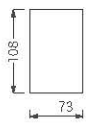

CCT 2700,3000,3500,4000,5700

Beam Angle 15° 30° 45°

Input Voltage 220-240V ~50/60Hz

Optional Color for Cover

Model	Power	Dimension	Chip Brand	Driver Brand
MBG-COBO1	15-18W	73*H108mm	Bridgelux/Cree/Osram	Eaglerise/Kegu/ Philips
MBG-COBO2	20-25W	93*H118mm	Bridgelux/Cree/Osram	Eaglerise/Kegu/ Philips
MBG-COBO3	25-30W	113*H136mm	Bridgelux/Cree/Osram	Eaglerise/Kegu/ Philips
MBG-COBO4	40-50W	140*H150mm	Bridgelux/Cree/Osram	Eaglerise/Kegu/ Philips