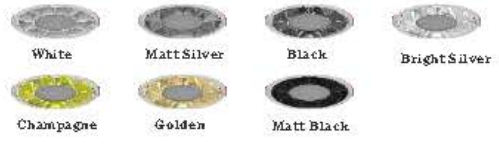

CCT 2700, 3000, 3500, 4000, 5700
Beam Angle 20° 45°
Input Voltage 220-240V ~ 50/60Hz
Optional Color for Cover

Power	Dimension	Outout	Chip Brand	Driver Brand
10-12W	85*H34mm	75mm	Bridgelux/Cree/Osram	Eaglerise/Kegu/Philips
18-20W	105*H34mm	95mm	Bridgelux/Cree/Osram	Eaglerise/Kegu/Philips
20-25W	120*H34mm	110mm	Bridgelux/Cree/Osram	Eaglerise/Kegu/Philips
30-36W	170*H34mm	160mm	Bridgelux/Cree/Osram	Eaglerise/Kegu/Philips
40-45W	220*H34mm	200mm	Bridgelux/Cree/Osram	Eaglerise/Kegu/Philips