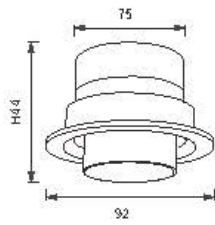

CCT 2700,3000,3500,4000,5700
Beam Angle 15° -60°
Input Voltage 220-240V ~50/60Hz

Optional color for Cover

White+Black

Power	Dimension	Cutout	Chip Brand	Driver Brand
5-7W	75*H48mm	55mm	Bridgelux/Cree/Osram	Eaglerise/Kegu/Philips
5-7W	92*H44mm	75mm	Bridgelux/Cree/Osram	Eaglerise/Kegu/Philips
10-12W	92*H60mm	75mm	Bridgelux/Cree/Osram	Eaglerise/Kegu/Philips