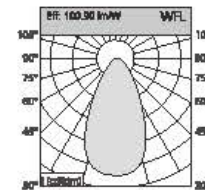

Optional Color for Cover