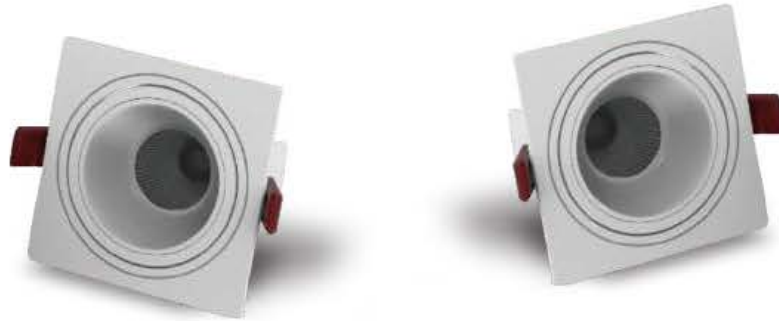

CCT 2700,3000,3500,4000,5700
Beam Angle 15° 30° 45°
Input Voltage 220-240V ~50/60Hz

Optional color for Cover

Power	Dimension	Cutout	Chip Brand	Driver Brand
10-12W	L92*W92*H59mm(1)	L75*W75mm	Bridgelux/Cree/Osram	Eaglerise/Ke gu/Philips
15-18W	L120*W120*H71mm(1)	L95*W95mm	Bridgelux/Cree/Osram	Eaglerise/Ke gu/Philips
20-25W	L139*W139*H86mm(1)	L120*W120mm	Bridgelux/Cree/Osram	Eaglerise/Ke gu/Philips