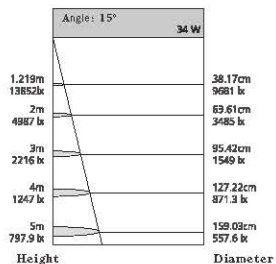

Power	Dimension	Cutout	Chip Brand	Driver Brand
5-7W	L140*W70*H65mm	L125*W60mm	Bridgelux/Cree/Osram	Eaglerise/Kegu/Philips
7-8W	L172*W92*H71mm	L155*W75mm	Bridgelux/Cree/Osram	Eaglerise/Kegu/Philips
10-12W	L175*W92*H77mm	L155*W75mm	Bridgelux/Cree/Osram	Eaglerise/Kegu/Philips
18-20W	L175*W92*H93mm	L155*W75mm	Bridgelux/Cree/Osram	Eaglerise/Kegu/Philips
20-25W	L230*W120*H99mm	L205*W100mm	Bridgelux/Cree/Osram	Eaglerise/Kegu/Philips
30-35W	L270*W140*H123mm	L250*W120mm	Bridgelux/Cree/Osram	Eaglerise/Kegu/Philips