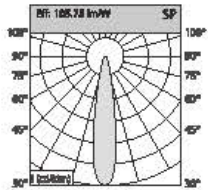

Angle: 25.96° 84W

Height	Diameter
1.219m / 698.8 in	89.48cm / 351.9 in
2m / 228.0 in	170.76cm / 672.3 in
3m / 342.0 in	256.14cm / 1008.4 in
4m / 456.0 in	341.52cm / 1344.5 in
5m / 570.0 in	426.90cm / 1680.6 in

Angle: 45.64° 94W

Height	Diameter
1.219m / 719.8 in	126.11cm / 496.5 in
2m / 787.1 in	210.18cm / 828.3 in
3m / 1180.7 in	315.27cm / 1241.3 in
4m / 1574.2 in	420.36cm / 1654.2 in
5m / 1967.8 in	525.44cm / 2067.1 in

Optional Color for Cover

Power	Dimension	Outout	Chip Brand	Driver Brand
10-12W	85*H59mm	75mm	BridgeLux/Cree/Osram	Eaglerise/Kegu/Philips
15-18W	105*H71mm	95mm	BridgeLux/Cree/Osram	Eaglerise/Kegu/Philips
20-25W	130*H86mm	120mm	BridgeLux/Cree/Osram	Eaglerise/Kegu/Philips
30-35W	150*H93mm	140mm	BridgeLux/Cree/Osram	Eaglerise/Kegu/Philips