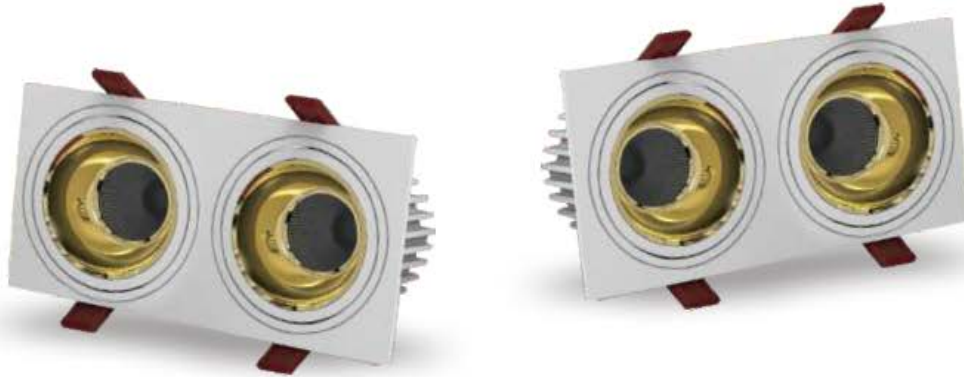

CCT 2700,3000,3500,4000,5700
Beam Angle 15° 30° 45°
Input Voltage 220-240V ~50/60Hz

Optional color for Cover

Power	Dimension	Cutout	Chip Brand	Driver Brand
10-12W	L175*W92*H59mm (2)	L160*W75mm	Bridgelux/Cree/Osram	Eaglerise/Kegu/Philips
15-18W	L228*W120*H71mm (2)	L205*W95mm	Bridgelux/Cree/Osram	Eaglerise/Kegu/Philips
20-25W	L270*W139*H86mm (2)	L255*W120mm	Bridgelux/Cree/Osram	Eaglerise/Kegu/Philips