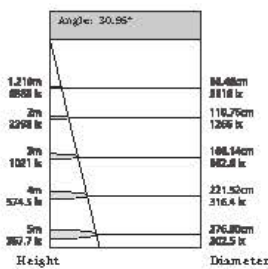

Power	Dimension	Cutout	Chip Brand	Driver Brand
10-12W	L92*W92*H59mm(1)	L75*W75mm	Bridgelux/Cree/Osram	Eaglerise/Ke gu/Philips
15-18W	L120*W120*H71mm(1)	L95*W95mm	Bridgelux/Cree/Osram	Eaglerise/Ke gu/Philips
20-25W	L139*W139*H86mm(1)	L120*W120mm	Bridgelux/Cree/Osram	Eaglerise/Ke gu/Philips