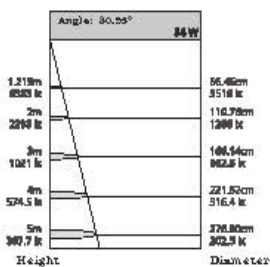

CCT 2700,3000,3500,4000,5700
Beam Angle 15° 30° 45°
Input Voltage 220-240V ~50/60Hz

Optional color for Cover

Power	Dimension	Cutout	Chip Brand	Driver Brand
10-12W	L175*W92*H59mm (2)	L160*W75mm	Bridgelux/Cree/Osram	Eaglerise/Kegu/Philips
15-18W	L228*W120*H71mm (2)	L205*W95mm	Bridgelux/Cree/Osram	Eaglerise/Kegu/Philips
20-25W	L270*W139*H86mm (2)	L255*W120mm	Bridgelux/Cree/Osram	Eaglerise/Kegu/Philips