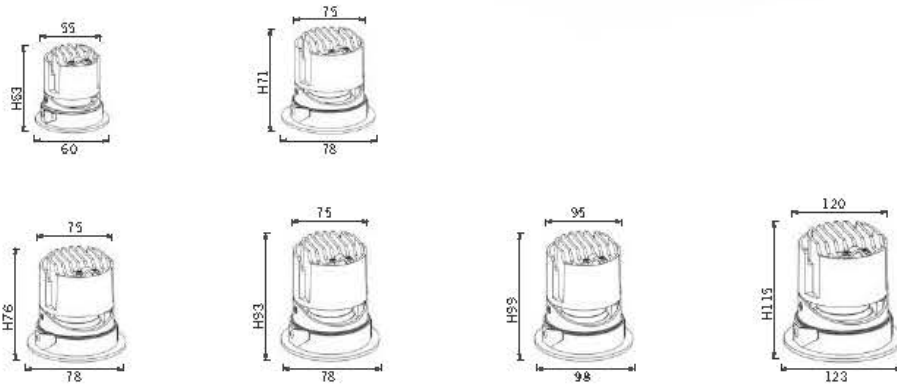

CCT 2700,3000,3500,4000,5700
Beam Angle 15° 24° 38°
Input Voltage 220-240V ~50/60Hz

Power	Dimension	Cutout	Chip Brand	Driver Brand
5-7W	60*H63 mm	55mm	Bridgelux/Cree/Osram	Eaglerise/Kegu/Philips
7-8W	78*H71mm	75mm	Bridgelux/Cree/Osram	Eaglerise/Kegu/Philips
10-12W	78*H76mm	75mm	Bridgelux/Cree/Osram	Eaglerise/Kegu/Philips
18-20W	78*H83mm	75mm	Bridgelux/Cree/Osram	Eaglerise/Kegu/Philips
20-25W	98*H99mm	95mm	Bridgelux/Cree/Osram	Eaglerise/Kegu/Philips
30-35W	123*H115mm	120mm	Bridgelux/Cree/Osram	Eaglerise/Kegu/Philips

Optional Color for Cover

Height	Diameter
1.219m	36.17cm
1.892m	50.81 lc
2m	63.91cm
4m	127.22cm
5m	158.03cm

Height	Diameter
1.219m	66.48cm
2m	110.76cm
2m	188.14cm
4m	376.28cm
5m	465.35cm

Height	Diameter
1.219m	96.48cm
2m	158.27cm
2m	237.41cm
4m	474.82cm
5m	593.53cm