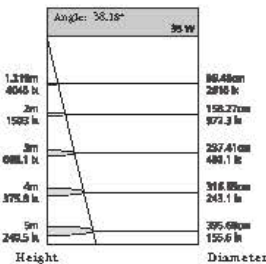

Optional Color For Cover