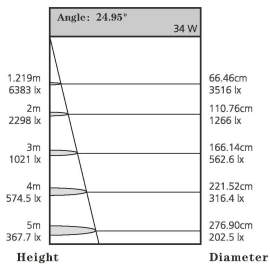

Angle: 25.96° 84W

Height	Diameter
1.219m / 698.8 in	89.48cm / 351.9 in
2m / 228.0 in	170.76cm / 672.3 in
3m / 342.0 in	256.14cm / 1008.4 in
4m / 456.0 in	341.52cm / 1344.5 in
5m / 570.0 in	426.90cm / 1680.6 in

Angle: 45.64° 94W

Height	Diameter
1.219m / 719.8 in	126.11cm / 496.5 in
2m / 787.1 in	210.18cm / 828.3 in
3m / 1180.7 in	315.27cm / 1241.3 in
4m / 1574.2 in	420.36cm / 1654.2 in
5m / 1967.8 in	525.44cm / 2067.1 in

CCT 2700,3000,3500,4000,5700

Beam Angle 13° 24° 38° 60°

Input Voltage 220-240V ~50/60Hz

Optional color for Cover

Power	Dimension	Cutout	Chip Brand	Driver Brand
6-8W	65*H69mm	60mm	Bridgelux/Cree/Osram	Eaglerise/Kegu/ Philips
10-12W	85*H81mm	80mm	Bridgelux/Cree/Osram	Eaglerise/Kegu/ Philips
20-25W	105*H82mm	100mm	Bridgelux/Cree/Osram	Eaglerise/Kegu/ Philips

Height	Diameter
1.219m	66.46cm
9303 lx	3516 lx
2m	110.78cm
2258 lx	1286 lx
3m	166.54cm
1081 lx	502.8 lx
4m	221.53cm
574.5 lx	316.4 lx
5m	276.80cm
387.7 lx	202.8 lx

Angle: 38.15° 35 W

Height	Diameter
1.219m	96.46cm
4045 lx	2816 lx
2m	188.27cm
1903 lx	572.3 lx
3m	237.41cm
888.1 lx	402.1 lx
4m	318.55cm
393.8 lx	243.1 lx
5m	385.68cm
340.7 lx	195.8 lx