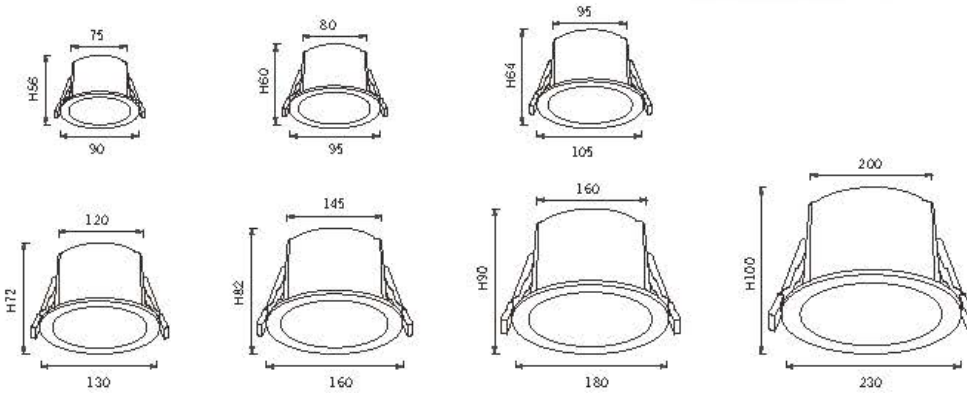

CCT 2700,3000,3500, 4000,5700
Beam Angle 60° (SMD)
Input Voltage 220-240V ~50/60Hz

Model	Power	Dimension	Cutout	Chip Brand	Driver Brand
SPA-SMD10	10-12W	90*H56mm	75mm	Bridgelux/Cree/Osram	Eaglerise/Kegu/Philips
SPA-SMD12	12-15W	95*H60mm	80mm	Bridgelux/Cree/Osram	Eaglerise/Kegu/Philips
SPA-SMD15	15-18W	105*H64mm	95mm	Bridgelux/Cree/Osram	Eaglerise/Kegu/Philips
SPA-SMD18	18-20W	130*H72mm	120mm	Bridgelux/Cree/Osram	Eaglerise/Kegu/Philips
SPA-SMD30	30-35W	160*H82mm	145mm	Bridgelux/Cree/Osram	Eaglerise/Kegu/Philips
SPA-SMD40	40-45W	180*H90mm	160mm	Bridgelux/Cree/Osram	Eaglerise/Kegu/Philips
SPA-SMD50	50-60W	230*H100mm	200mm	Bridgelux/Cree/Osram	Eaglerise/Kegu/Philips

Optional color for Cover