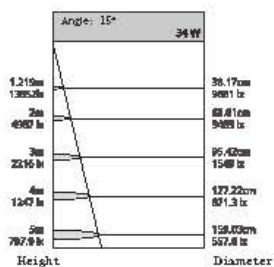

CCT 2700,3000,3500,4000,5700
Beam Angle 15° 24° 38°
Input Voltage 220-240V ~50/60Hz

Optional Color for Cover

Power	Dimension	Cutout	Chip Brand	Driver Brand
5-7W	63*H63mm	55mm	Bridgelux/Cree/Osram	Eglerise/Kegu/Philips
10-12W	63*H78mm	55mm	Bridgelux/Cree/Osram	Eglerise/Kegu/Philips
7-8W	85*H71mm	75mm	Bridgelux/Cree/Osram	Eglerise/Kegu/Philips
10-12W	85*H76mm	75mm	Bridgelux/Cree/Osram	Eglerise/Kegu/Philips
18-20W	85*H93mm	75mm	Bridgelux/Cree/Osram	Eglerise/Kegu/Philips
20-25W	105*H99mm	95mm	Bridgelux/Cree/Osram	Eglerise/Kegu/Philips
30-35W	105*H115mm	95mm	Bridgelux/Cree/Osram	Eglerise/Kegu/Philips