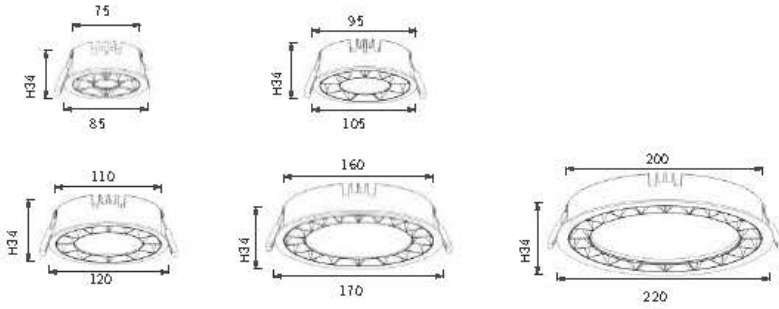

CCT 2700, 3000, 3500, 4000, 5700
Beam Angle 20° 45°
Input Voltage 220-240V ~ 50/60Hz
Optional Color for Cover

Power	Dimension	Outout	Chip Brand	Driver Brand
10-12W	85*H34mm	75mm	Bridgelux/Cree/Osram	Eaglerise/Kegu/Philips
18-20W	105*H34mm	95mm	Bridgelux/Cree/Osram	Eaglerise/Kegu/Philips
20-25W	120*H34mm	110mm	Bridgelux/Cree/Osram	Eaglerise/Kegu/Philips
30-36W	170*H34mm	160mm	Bridgelux/Cree/Osram	Eaglerise/Kegu/Philips
40-45W	220*H34mm	200mm	Bridgelux/Cree/Osram	Eaglerise/Kegu/Philips

Angle: 25.96° 84W

Height	Diameter
1.219m / 698.8 in	89.48cm / 351.9 in
2m / 228.0 in	170.76cm / 672.3 in
3m / 342.0 in	256.14cm / 1008.4 in
4m / 456.0 in	341.52cm / 1344.5 in
5m / 570.0 in	426.90cm / 1680.6 in

Angle: 45.64° 94W

Height	Diameter
1.219m / 719.8 in	126.11cm / 496.5 in
2m / 787.1 in	210.18cm / 828.3 in
3m / 1180.7 in	315.27cm / 1241.3 in
4m / 1574.2 in	420.36cm / 1654.2 in
5m / 1967.8 in	525.44cm / 2067.1 in