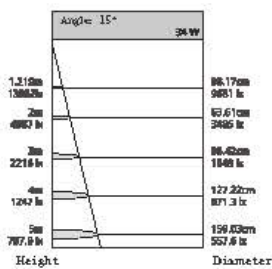

CCT 2700,3000,3500,4000,5700
Beam Angle 15° 24° 38°
Input Voltage 220-240V ~50/60Hz
Optional color for Cover

Power	Dimension	Cut out	Chip Brand	Driver Brand
5-7W	70*H69mm	60mm	BridgeLux/Cree/Osram	Eaglerise/Kegu/Philips
10-12W	85*H78mm	75mm	BridgeLux/Cree/Osram	Eaglerise/Kegu/Philips
20-25W	112*H116mm	95mm	BridgeLux/Cree/Osram	Eaglerise/Kegu/Philips