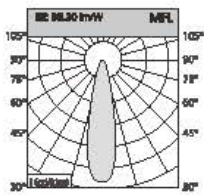

Optional Color For Cover