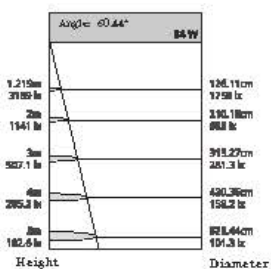

Optional color for Cover