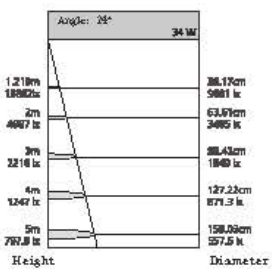

CCT 2700,3000,3500,4000,5700
 Beam Angle 24°
 Input Voltage 220-240V ~50/60Hz

Optional color for Cover

Power	Dimension	Cutout	Chip Brand	Driver Brand
3W	70*H25mm	55mm	Bridgelux/Cree/Osram	Eaglerise/Kegu/ Philips
5-7W	90*H28mm	75mm	Bridgelux/Cree/Osram	Eaglerise/Kegu/ Philips
7-10W	108*H32mm	95mm	Bridgelux/Cree/Osram	Eaglerise/Kegu/ Philips
12-20W	138*H32mm	120mm	Bridgelux/Cree/Osram	Eaglerise/Kegu/ Philips
20-25W	158*H36mm	140mm	Bridgelux/Cree/Osram	Eaglerise/Kegu/ Philips
30-40W	190*H38mm	160mm	Bridgelux/Cree/Osram	Eaglerise/Kegu/ Philips