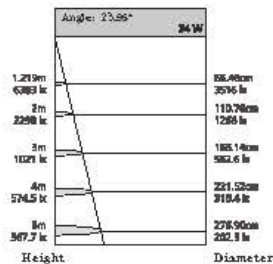

Power	Dimension	Cutout	Chip Brand	Driver Brand
7-10W	68*H85mm	55mm	Bridgelux/Cree/Osram	Eaglerise/Kegu/Philips
10-12W	90*H103mm	75mm	Bridgelux/Cree/Osram	Eaglerise/Kegu/Philips
20-25W	110*H120mm	95mm	Bridgelux/Cree/Osram	Eaglerise/Kegu/Philips