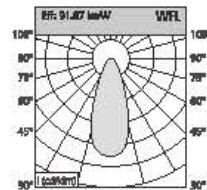

Power	Dimension	Outout	Chip Brand	Driver Brand
6-8W	65*H55mm	55mm	Bridgelux/Cree/Osram	Eaglerise/Kegu/Philips
10-12W	85*H68mm	75mm	Bridgelux/Cree/Osram	Eaglerise/Kegu/Philips
20-25W	105*H95 mm	95mm	Bridgelux/Cree/Osram	Eaglerise/Kegu/Philips