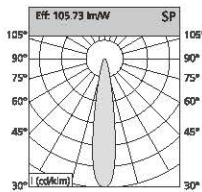

Power	Dimension	Cutout	Chip Brand	Driver Brand
5-7W	L140*W70*H65mm	L125*W60mm	Bridgelux/Cree/Osram	Eaglerise/Kegu/Philips
7-8W	L172*W92*H71mm	L155*W75mm	Bridgelux/Cree/Osram	Eaglerise/Kegu/Philips
10-12W	L175*W92*H77mm	L155*W75mm	Bridgelux/Cree/Osram	Eaglerise/Kegu/Philips
18-20W	L175*W92*H93mm	L155*W75mm	Bridgelux/Cree/Osram	Eaglerise/Kegu/Philips
20-25W	L230*W120*H99mm	L205*W100mm	Bridgelux/Cree/Osram	Eaglerise/Kegu/Philips
30-35W	L270*W140*H123mm	L250*W120mm	Bridgelux/Cree/Osram	Eaglerise/Kegu/Philips