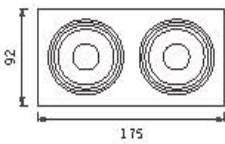

CCT 2700,3000,3500,4000,5700
Beam Angle 15° 30° 45°
Input Voltage 220-240V ~50/60Hz

Optional color for Cover

Power	Dimension	Cutout	Chip Brand	Driver Brand
10-12W	L175*W92*H59mm (2)	L160*W75mm	Bridgelux/Cree/Osram	Eaglerise/Kegu/Philips
15-18W	L228*W120*H71mm (2)	L205*W95mm	Bridgelux/Cree/Osram	Eaglerise/Kegu/Philips
20-25W	L270*W139*H86mm (2)	L255*W120mm	Bridgelux/Cree/Osram	Eaglerise/Kegu/Philips