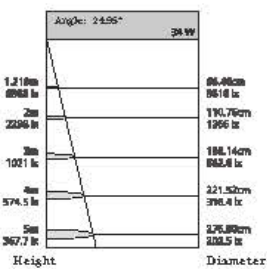

Angle: 25.96° 84W

Height	Diameter
1.219m / 698.8 in	89.48cm / 351.9 in
2m / 228.0 in	170.76cm / 672.3 in
3m / 342.0 in	256.14cm / 1008.4 in
4m / 456.0 in	341.52cm / 1344.5 in
5m / 570.0 in	426.90cm / 1680.6 in

Angle: 45.64° 94W

Height	Diameter
1.219m / 719.8 in	126.11cm / 496.5 in
2m / 787.1 in	210.18cm / 828.3 in
3m / 1180.7 in	315.27cm / 1241.3 in
4m / 1574.2 in	420.36cm / 1654.2 in
5m / 1967.8 in	525.44cm / 2067.1 in

CCT 2700,3000,3500,4000,5700
 Beam Angle 15° 24° 38°
 Input Voltage 220-240V ~50/60Hz
 Optional Color for Cover

Power	Dimension	Output	Chip Brand	Driver Brand
5-7W	67*H83mm	55mm	Bridgelux/Cree/Osram	Eaglerise/Kegu/Philips
8-10W	67*H100mm	55mm	Bridgelux/Cree/Osram	Eaglerise/Kegu/Philips
7-8W	88*H87mm	75mm	Bridgelux/Cree/Osram	Eaglerise/Kegu/Philips
10-12W	88*H98mm	75mm	Bridgelux/Cree/Osram	Eaglerise/Kegu/Philips
18-20W	88*H113mm	75mm	Bridgelux/Cree/Osram	Eaglerise/Kegu/Philips
18-20W	108*H112mm	95mm	Bridgelux/Cree/Osram	Eaglerise/Kegu/Philips
25-30W	108*H132mm	95mm	Bridgelux/Cree/Osram	Eaglerise/Kegu/Philips