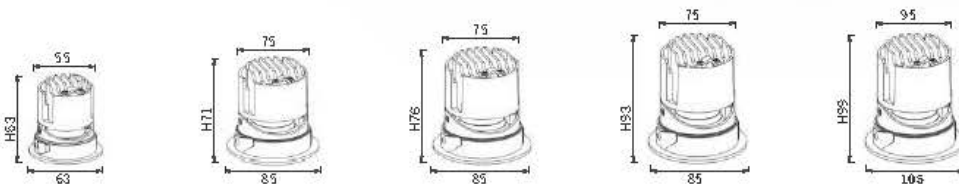

CCT 2700,3000,3500,4000,5700
Beam Angle 15° 24° 38°
Input Voltage 220-240V ~50/60Hz

Power	Dimension	Cutout	Chip Brand	Driver Brand
5-7W	63 * H63mm	55mm	Bridgelux/Cree/Osram	Eaglerise/Kegu/ Philips
7-8W	85 * H71mm	75mm	Bridgelux/Cree/Osram	Eaglerise/Kegu/ Philips
10-12W	85 * H76mm	75mm	Bridgelux/Cree/Osram	Eaglerise/Kegu/ Philips
18-20W	85 * H93mm	75mm	Bridgelux/Cree/Osram	Eaglerise/Kegu/ Philips
20-25W	105 * H99mm	95mm	Bridgelux/Cree/Osram	Eaglerise/Kegu/ Philips

Optional Color For Cover