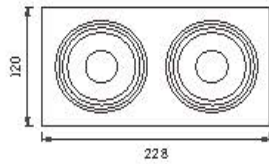

CCT 2700,3000,3500,4000,5700
Beam Angle 15° 30° 45°
Input Voltage 220-240V ~50/60Hz

Optional color for Cover

Power	Dimension	Cutout	Chip Brand	Driver Brand
10-12W	L175*W92*H59mm (2)	L160*W75mm	Bridgelux/Cree/Osram	Eaglerise/Kegu/Philips
15-18W	L228*W120*H71mm (2)	L205*W95mm	Bridgelux/Cree/Osram	Eaglerise/Kegu/Philips
20-25W	L270*W139*H86mm (2)	L255*W120mm	Bridgelux/Cree/Osram	Eaglerise/Kegu/Philips