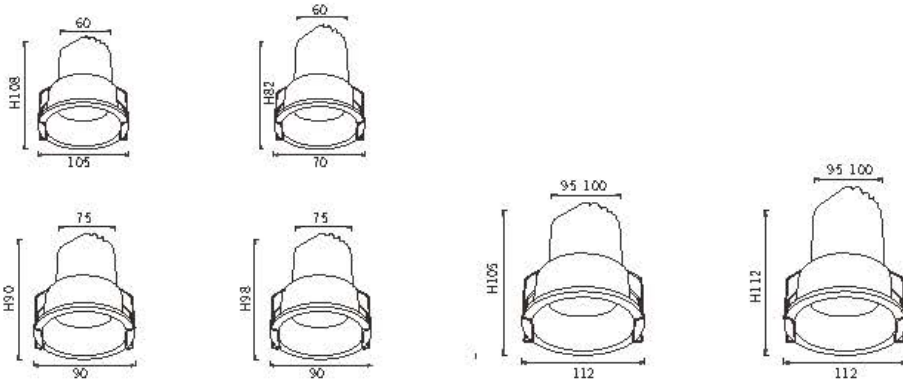

Model	Power	Dimension	Outout	Chip Brand	Driver Brand
SPP-COB6W	5-7W	70*H78mm	60mm	Bridgelux/Cree/Osram	Eaglerise/Kegu/ Philips
SPP-COB7W-1	7-10W	70*H82mm	60mm	Bridgelux/Cree/Osram	Eaglerise/Kegu/ Philips
SPP-COB7W-2	7-10W	90*H90mm	75mm	Bridgelux/Cree/Osram	Eaglerise/Kegu/ Philips
SPP-COB10W	10-12W	90*H98mm	75mm	Bridgelux/Cree/Osram	Eaglerise/Kegu/ Philips
SPP-COB15W	15-18W	112*H105mm	95-100mm	Bridgelux/Cree/Osram	Eaglerise/Kegu/ Philips
SPP-COB18W	18-20W	112*H112mm	95-100mm	Bridgelux/Cree/Osram	Eaglerise/Kegu/ Philips

CCT 2700,3000,3500,4000,5700
Beam Angle 15° 24° 38°
Input Voltage 220-240V ~50/60Hz

Optional color for Cover