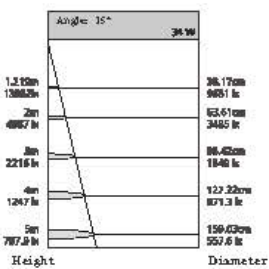

Angle: 25.96° 84W

Height	Diameter
1.219m / 698.8 in	89.48cm / 351.9 in
2m / 228.0 in	170.76cm / 672.3 in
3m / 342.0 in	256.14cm / 1008.4 in
4m / 456.0 in	341.52cm / 1344.5 in
5m / 570.0 in	426.90cm / 1680.6 in

Angle: 45.64° 94W

Height	Diameter
1.219m / 719.8 in	126.11cm / 496.5 in
2m / 787.1 in	210.18cm / 828.3 in
3m / 1180.7 in	315.27cm / 1241.3 in
4m / 1574.2 in	420.36cm / 1654.2 in
5m / 1967.8 in	525.44cm / 2067.1 in

CCT 2700,3000,3500,4000,5700
 Beam Angle 15° 24° 38°
 Input Voltage 220-240V ~50/60Hz
 Optional Color for Cover

Power	Dimension	Output	Chip Brand	Driver Brand
5-7W	67*H83mm	55mm	Bridgelux/Cree/Osram	Eaglerise/Kegu/Philips
8-10W	67*H100mm	55mm	Bridgelux/Cree/Osram	Eaglerise/Kegu/Philips
7-8W	88*H87mm	75mm	Bridgelux/Cree/Osram	Eaglerise/Kegu/Philips
10-12W	88*H98mm	75mm	Bridgelux/Cree/Osram	Eaglerise/Kegu/Philips
18-20W	88*H113mm	75mm	Bridgelux/Cree/Osram	Eaglerise/Kegu/Philips
18-20W	108*H112mm	95mm	Bridgelux/Cree/Osram	Eaglerise/Kegu/Philips
25-30W	108*H132mm	95mm	Bridgelux/Cree/Osram	Eaglerise/Kegu/Philips