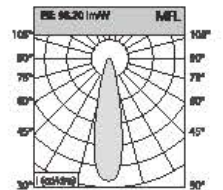

Power	Dimension	Cutout	Chip Brand	Driver Brand
1-3W	68*H38mm	55mm	Bridgelux/Cree/Osram	Eaglerise/Kegu/Philips
5-7W	84*H54mm/ 90*H54mm	75mm	Bridgelux/Cree/Osram	Eaglerise/Kegu/Philips
10-12W	108*H65mm	95mm	Bridgelux/Cree/Osram	Eaglerise/Kegu/Philips
18-20W	138*H85mm	120mm	Bridgelux/Cree/Osram	Eaglerise/Kegu/Philips
25-30W	158*H95mm	140mm	Bridgelux/Cree/Osram	Eaglerise/Kegu/Philips
35-40W	179*H108mm	160mm	Bridgelux/Cree/Osram	Eaglerise/Kegu/Philips
50-60W	179*H108mm	160mm	Bridgelux/Cree/Osram	Eaglerise/Kegu/Philips

CCT 2700,3000,3500, 4000,5700
Input Voltage 220-240V ~50/60Hz

Optional Color for Cover