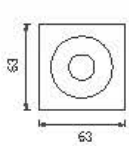

CCT 2700,3000,3500,4000,5700
Beam Angle 15° 24° 38°
Input Voltage 220-240V ~50/60Hz

Optional Color For Cover

Power	Dimension	Output	Chip Brand	Driver Brand
5-7W	L63*W63*H63mm	55mm	Bridgelux/Cree/Osram	Eaglerise/Kegu/Philips
7-8W	L85*W85*H71mm	75mm	Bridgelux/Cree/Osram	Eaglerise/Kegu/Philips
10-12W	L85*W85*H76mm	75mm	Bridgelux/Cree/Osram	Eaglerise/Kegu/Philips
18-20W	L85*W85*H93mm	75mm	Bridgelux/Cree/Osram	Eaglerise/Kegu/Philips
20-25W	L105*W105*H99mm	95mm	Bridgelux/Cree/Osram	Eaglerise/Kegu/Philips
30-35W	L130*W130*H115mm	120mm	Bridgelux/Cree/Osram	Eaglerise/Kegu/Philips