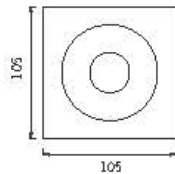

CCT 2700,3000,3500,4000,5700
Beam Angle 15° 24° 38°
Input Voltage 220-240V ~50/60Hz

Optional Color For Cover

Power	Dimension	Output	Chip Brand	Driver Brand
5-7W	L63*W63*H63mm	55mm	Bridgelux/Cree/Osram	Eaglerise/Kegu/Philips
7-8W	L85*W85*H71mm	75mm	Bridgelux/Cree/Osram	Eaglerise/Kegu/Philips
10-12W	L85*W85*H76mm	75mm	Bridgelux/Cree/Osram	Eaglerise/Kegu/Philips
18-20W	L85*W85*H93mm	75mm	Bridgelux/Cree/Osram	Eaglerise/Kegu/Philips
20-25W	L105*W105*H99mm	95mm	Bridgelux/Cree/Osram	Eaglerise/Kegu/Philips
30-35W	L130*W130*H115mm	120mm	Bridgelux/Cree/Osram	Eaglerise/Kegu/Philips