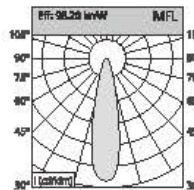

Optional Color for Cover