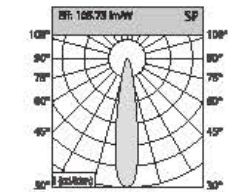

Angle: 25.96° 84W

Height	Diameter
1.219m / 698.8 in	89.48cm / 351.9 in
2m / 228.0 in	170.76cm / 672.3 in
3m / 342.0 in	256.14cm / 1008.4 in
4m / 456.0 in	341.52cm / 1344.5 in
5m / 570.0 in	426.90cm / 1680.6 in

Angle: 45.64° 94W

Height	Diameter
1.219m / 719.8 in	126.11cm / 496.5 in
2m / 787.1 in	210.18cm / 828.3 in
3m / 1180.7 in	315.27cm / 1241.3 in
4m / 1574.2 in	420.36cm / 1654.2 in
5m / 1967.8 in	525.44cm / 2067.1 in

CCT 2700,3000,3500,4000,5700
 Beam Angle 15° 24° 38°
 Input Voltage 220-240V ~50/60Hz
 Optional color for Cover

Power	Dimension	Cut out	Chip Brand	Driver Brand
5-7W	70*H69mm	60mm	BridgeLux/Cree/Osram	Eaglerise/Kegu/Philips
10-12W	85*H78mm	75mm	BridgeLux/Cree/Osram	Eaglerise/Kegu/Philips
20-25W	112*H116mm	95mm	BridgeLux/Cree/Osram	Eaglerise/Kegu/Philips