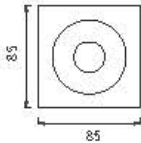

CCT 2700,3000,3500,4000,5700
Beam Angle 15° 24° 38°
Input Voltage 220-240V ~50/60Hz

Optional Color For Cover

Power	Dimension	Output	Chip Brand	Driver Brand
5-7W	L63*W63*H63mm	55mm	Bridgelux/Cree/Osram	Eaglerise/Kegu/Philips
7-8W	L85*W85*H71mm	75mm	Bridgelux/Cree/Osram	Eaglerise/Kegu/Philips
10-12W	L85*W85*H76mm	75mm	Bridgelux/Cree/Osram	Eaglerise/Kegu/Philips
18-20W	L85*W85*H93mm	75mm	Bridgelux/Cree/Osram	Eaglerise/Kegu/Philips
20-25W	L105*W105*H99mm	95mm	Bridgelux/Cree/Osram	Eaglerise/Kegu/Philips
30-35W	L130*W130*H115mm	120mm	Bridgelux/Cree/Osram	Eaglerise/Kegu/Philips