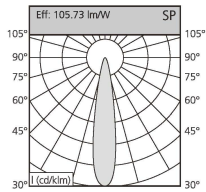

Angle: 25.96° 84W

Height	Diameter
1.219m / 698.8 in	89.48cm / 351.9 in
2m / 228.0 in	170.76cm / 672.3 in
3m / 342.0 in	256.14cm / 1008.4 in
4m / 456.0 in	341.52cm / 1344.5 in
5m / 570.0 in	426.90cm / 1680.6 in

Angle: 45.64° 94W

Height	Diameter
1.219m / 719.8 in	126.11cm / 496.5 in
2m / 787.1 in	210.18cm / 828.3 in
3m / 1180.7 in	315.27cm / 1241.3 in
4m / 1574.2 in	420.36cm / 1654.2 in
5m / 1967.8 in	525.44cm / 2067.1 in

CCT 2700,3000,3500,4000,5700

Beam Angle 13° 24° 38° 60°

Input Voltage 220-240V ~50/60Hz

Optional color for Cover

Power	Dimension	Cutout	Chip Brand	Driver Brand
6-8W	65*H69mm	60mm	Bridgelux/Cree/Osram	Eaglerise/Kegu/ Philips
10-12W	85*H81mm	80mm	Bridgelux/Cree/Osram	Eaglerise/Kegu/ Philips
20-25W	105*H82mm	100mm	Bridgelux/Cree/Osram	Eaglerise/Kegu/ Philips