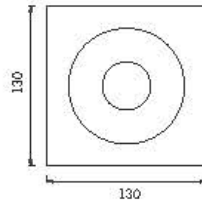

CCT 2700,3000,3500,4000,5700
Beam Angle 15° 24° 38°
Input Voltage 220-240V ~50/60Hz

Optional Color For Cover

Power	Dimension	Output	Chip Brand	Driver Brand
5-7W	L63*W63*H63mm	55mm	Bridgelux/Cree/Osram	Eaglerise/Kegu/Philips
7-8W	L85*W85*H71mm	75mm	Bridgelux/Cree/Osram	Eaglerise/Kegu/Philips
10-12W	L85*W85*H76mm	75mm	Bridgelux/Cree/Osram	Eaglerise/Kegu/Philips
18-20W	L85*W85*H93mm	75mm	Bridgelux/Cree/Osram	Eaglerise/Kegu/Philips
20-25W	L105*W105*H99mm	95mm	Bridgelux/Cree/Osram	Eaglerise/Kegu/Philips
30-35W	L130*W130*H115mm	120mm	Bridgelux/Cree/Osram	Eaglerise/Kegu/Philips