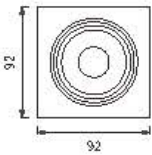

CCT 2700,3000,3500,4000,5700
Beam Angle 15° 30° 45°
Input Voltage 220-240V ~50/60Hz

Optional color for Cover

Power	Dimension	Cutout	Chip Brand	Driver Brand
10-12W	L92*W92*H59mm(1)	L75*W75mm	Bridgelux/Cree/Osram	Eaglerise/Ke gu/Philips
15-18W	L120*W120*H71mm(1)	L95*W95mm	Bridgelux/Cree/Osram	Eaglerise/Ke gu/Philips
20-25W	L139*W139*H86mm(1)	L120*W120mm	Bridgelux/Cree/Osram	Eaglerise/Ke gu/Philips