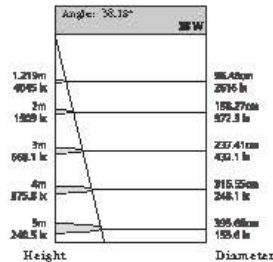

CCT 2700,3000,3500,4000,5700

Beam Angle 15° 24° 38° 60°

Input Voltage 220-240V ~50/60Hz

Model	Power	Dimension	Outout	Chip Brand	Driver Brand
1Head	1-3W	L46*W46*H52mm	L38*W38mm	Bridgelux/Cree/Osram	Eaglerise/Kegu/Philips
2Head	2-6W	L69*W46*H52mm	L60*W35mm	Bridgelux/Cree/Osram	Eaglerise/Kegu/Philips
3Head	3-9W	L96*W46*H52mm	L88*W35mm	Bridgelux/Cree/Osram	Eaglerise/Kegu/Philips
4Head(SQ)	4-12W	L76*W76*H52mm	L68*W68mm	Bridgelux/Cree/Osram	Eaglerise/Kegu/Philips
5Head	5-15W	L148*W46*H52mm	L140*W35mm	Bridgelux/Cree/Osram	Eaglerise/Kegu/Philips
9Head(SQ)	9-27W	L106*W106*H52mm	L98*W98mm	Bridgelux/Cree/Osram	Eaglerise/Kegu/Philips
10Head	10-30W	L285*W46*H52mm	L276*W35mm	Bridgelux/Cree/Osram	Eaglerise/Kegu/Philips
15Head	15-45W	L417*W46*H52mm	L408*W35mm	Bridgelux/Cree/Osram	Eaglerise/Kegu/Philips

Optional Color for Cover