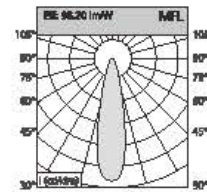

Angle: 25.96° 84W

Height	Diameter
1.219m / 698.8 in	89.48cm / 351.9 in
2m / 228.0 in	170.76cm / 672.3 in
3m / 342.0 in	256.14cm / 1008.4 in
4m / 456.0 in	341.52cm / 1344.5 in
5m / 570.0 in	426.90cm / 1680.6 in

Angle: 45.64° 94W

Height	Diameter
1.219m / 719.8 in	126.11cm / 496.5 in
2m / 787.1 in	210.18cm / 828.3 in
3m / 1180.7 in	315.27cm / 1241.3 in
4m / 1574.2 in	420.36cm / 1654.2 in
5m / 1967.8 in	525.44cm / 2067.1 in

COB SPOTLIGHT SERIES

Light up your beauty

CCT 2700,3000,3500,4000,5700

Beam Angle 15° 24° 38°

Input Voltag 220-240V ~50/60Hz

Optional color for Cover

White+White Black+Black White+Black

Power	Dimension	Outout	Chip Brand	Driver Brand
5-7W	65*H55mm	55mm	Bridgelux/Cree/Osram	Eaglerise/Kegu/Philips
10-12W	85*H68mm	75mm	Bridgelux/Cree/Osram	Eaglerise/Kegu/Philips
20-25W	105*H95 mm	95mm	Bridgelux/Cree/Osram	Eaglerise/Kegu/Philips