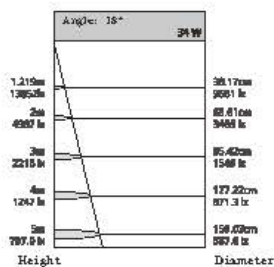

Optional Color for Cover