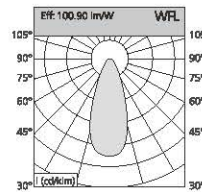

Power	Dimension	Cutout	Chip Brand	Driver Brand
5-7W	L140*W70*H65mm	L125*W60mm	Bridgelux/Cree/Osram	Eaglerise/Kegu/Philips
7-8W	L172*W92*H71mm	L155*W75mm	Bridgelux/Cree/Osram	Eaglerise/Kegu/Philips
10-12W	L175*W92*H77mm	L155*W75mm	Bridgelux/Cree/Osram	Eaglerise/Kegu/Philips
18-20W	L175*W92*H93mm	L155*W75mm	Bridgelux/Cree/Osram	Eaglerise/Kegu/Philips
20-25W	L230*W120*H99mm	L205*W100mm	Bridgelux/Cree/Osram	Eaglerise/Kegu/Philips
30-35W	L270*W140*H123mm	L250*W120mm	Bridgelux/Cree/Osram	Eaglerise/Kegu/Philips