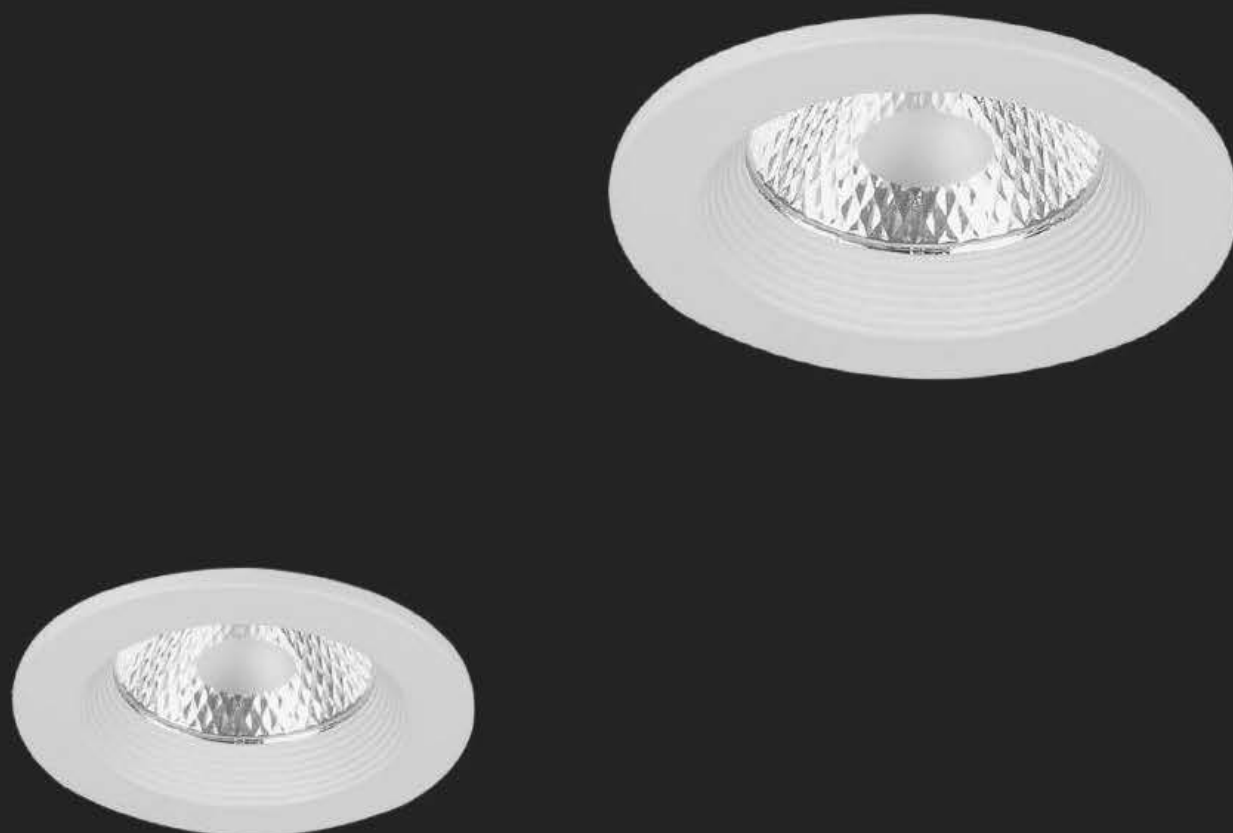

COB Downlight

DBF-COB DOWNLIGHT SERIES

Metal buckle design, strong elastic force, easier installation and safer use
A variety of specifications to meet individual needs