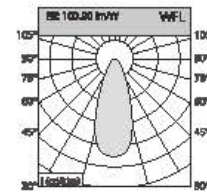

Optional Color for Cover