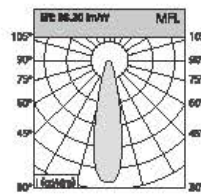

Optional Color for Cover

Height	Diameter
1.219m	36.17cm
1.892m	50.81 lc
2m	63.91cm
4m	127.22cm
5m	158.03cm

Height	Diameter
1.219m	66.48cm
2m	110.76cm
2m	188.14cm
4m	376.28cm
5m	465.35cm

Height	Diameter
1.219m	96.48cm
2m	158.27cm
2m	237.41cm
4m	474.82cm
5m	593.53cm

Optional Color for Cover

Angle: 15° 34 W

Height	Diameter
1.21m	98.17cm
1.065m	86.81 lx
2m	83.61cm
4.082 lx	94.85 lx
2m	95.42cm
221.9 lx	15.49 lx
4m	127.22cm
124.7 lx	801.3 lx
5m	158.85cm
787.9 lx	557.8 lx

Angle: 24.95° 34 W

Height	Diameter
1.21m	66.45cm
68.92 lx	351.9 lx
2m	118.26cm
228.8 lx	128.8 lx
5m	168.14cm
1021 lx	562.5 lx
4m	221.85cm
534.5 lx	316.4 lx
5m	278.95cm
862.7 lx	282.5 lx

Angle: 38.15° 38 W