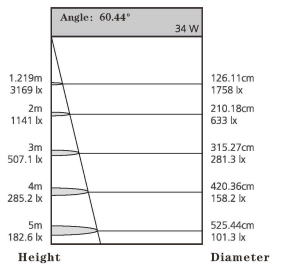

Angle: 25.96° 84W

Height	Diameter
1.219m / 698.8 in	89.48cm / 351.9 in
2m / 228.0 in	170.76cm / 672.3 in
3m / 342.0 in	256.14cm / 1008.4 in
4m / 456.0 in	341.52cm / 1344.5 in
5m / 570.0 in	426.90cm / 1680.6 in

Angle: 45.64° 94W

Height	Diameter
1.219m / 719.8 in	126.11cm / 496.5 in
2m / 787.1 in	210.18cm / 828.3 in
3m / 1180.7 in	315.27cm / 1241.3 in
4m / 1574.2 in	420.36cm / 1654.2 in
5m / 1967.8 in	525.44cm / 2067.1 in

CCT 2700,3000,3500,4000,5700

Beam Angle 13° 24° 38° 60°

Input Voltage 220-240V ~50/60Hz

Optional color for Cover

Power	Dimension	Cutout	Chip Brand	Driver Brand
6-8W	65*H69mm	60mm	Bridgelux/Cree/Osram	Eaglerise/Kegu/ Philips
10-12W	85*H81mm	80mm	Bridgelux/Cree/Osram	Eaglerise/Kegu/ Philips
20-25W	105*H82mm	100mm	Bridgelux/Cree/Osram	Eaglerise/Kegu/ Philips

Height	Diameter
1.219m	66.46cm
9303 lx	3516 lx
2m	110.78cm
2258 lx	1286 lx
3m	166.54cm
1081 lx	502.8 lx
4m	221.53cm
574.5 lx	316.4 lx
5m	276.80cm
387.7 lx	202.8 lx

Angle: 38.15° 35 W

Height	Diameter
1.219m	96.46cm
4045 lx	2816 lx
2m	188.27cm
1903 lx	572.3 lx
3m	237.41cm
888.1 lx	402.1 lx
4m	318.55cm
393.8 lx	243.1 lx
5m	385.68cm
340.7 lx	195.8 lx