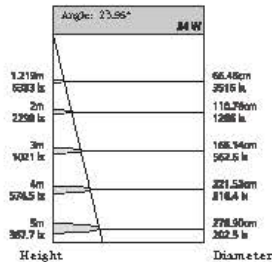

CCT 2700,3000,3500,4000,5700

Beam Angle 15° 24° 38° 60°

Input Voltage 220-240V ~50/60Hz

Model	Power	Dimension	Outout	Chip Brand	Driver Brand
1Head	1-3W	L46*W46*H52mm	L38*W38mm	Bridgelux/Cree/Osram	Eaglerise/Kegu/Philips
2Head	2-6W	L69*W46*H52mm	L60*W35mm	Bridgelux/Cree/Osram	Eaglerise/Kegu/Philips
3Head	3-9W	L96*W46*H52mm	L88*W35mm	Bridgelux/Cree/Osram	Eaglerise/Kegu/Philips
4Head(SQ)	4-12W	L76*W76*H52mm	L68*W68mm	Bridgelux/Cree/Osram	Eaglerise/Kegu/Philips
5Head	5-15W	L148*W46*H52mm	L140*W35mm	Bridgelux/Cree/Osram	Eaglerise/Kegu/Philips
9Head(SQ)	9-27W	L106*W106*H52mm	L98*W98mm	Bridgelux/Cree/Osram	Eaglerise/Kegu/Philips
10Head	10-30W	L285*W46*H52mm	L276*W35mm	Bridgelux/Cree/Osram	Eaglerise/Kegu/Philips
15Head	15-45W	L417*W46*H52mm	L408*W35mm	Bridgelux/Cree/Osram	Eaglerise/Kegu/Philips

Optional Color for Cover