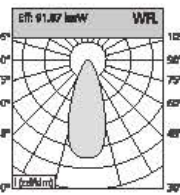

CCT 2700,3000,3500,4000,5700

Beam Angle 15° 24° 38° 60°

Input Voltage 220-240V ~50/60Hz

Model	Power	Dimension	Outout	Chip Brand	Driver Brand
1Head	1-3W	L46*W46*H52mm	L38*W38mm	Bridgelux/Cree/Osram	Eaglerise/Kegu/Philips
2Head	2-6W	L69*W46*H52mm	L60*W35mm	Bridgelux/Cree/Osram	Eaglerise/Kegu/Philips
3Head	3-9W	L96*W46*H52mm	L88*W35mm	Bridgelux/Cree/Osram	Eaglerise/Kegu/Philips
4Head(SQ)	4-12W	L76*W76*H52mm	L68*W68mm	Bridgelux/Cree/Osram	Eaglerise/Kegu/Philips
5Head	5-15W	L148*W46*H52mm	L140*W35mm	Bridgelux/Cree/Osram	Eaglerise/Kegu/Philips
9Head(SQ)	9-27W	L106*W106*H52mm	L98*W98mm	Bridgelux/Cree/Osram	Eaglerise/Kegu/Philips
10Head	10-30W	L285*W46*H52mm	L276*W35mm	Bridgelux/Cree/Osram	Eaglerise/Kegu/Philips
15Head	15-45W	L417*W46*H52mm	L408*W35mm	Bridgelux/Cree/Osram	Eaglerise/Kegu/Philips

Optional Color for Cover