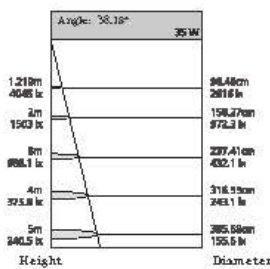

CCT 2700,3000,3500,4000,5700

Beam Angle 15° 24° 38°

Input Voltage 220-240V ~50/60Hz

Optional color for Cover

Power	Dimension	Outout	Chip Brand	Driver Brand
6-8W	65*H55mm	55mm	Bridgelux/Cree/Osram	Eaglerise/Kegu/Philips
10-12W	85*H68mm	75mm	Bridgelux/Cree/Osram	Eaglerise/Kegu/Philips
20-25W	105*H95 mm	95mm	Bridgelux/Cree/Osram	Eaglerise/Kegu/Philips