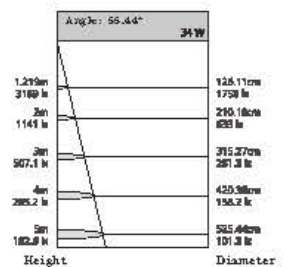

Optional Color for Cover