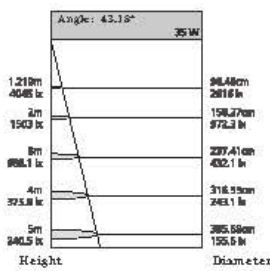

Power	Dimension	Cutout	Chip Brand	Driver Brand
1-3W	68*H38mm	55mm	Bridgelux/Cree/Osram	Eaglerise/Kegu/Philips
5-7W	84*H54mm/ 90*H54mm	75mm	Bridgelux/Cree/Osram	Eaglerise/Kegu/Philips
10-12W	108*H65mm	95mm	Bridgelux/Cree/Osram	Eaglerise/Kegu/Philips
18-20W	138*H85mm	120mm	Bridgelux/Cree/Osram	Eaglerise/Kegu/Philips
25-30W	158*H95mm	140mm	Bridgelux/Cree/Osram	Eaglerise/Kegu/Philips
35-40W	179*H108mm	160mm	Bridgelux/Cree/Osram	Eaglerise/Kegu/Philips
50-60W	179*H108mm	160mm	Bridgelux/Cree/Osram	Eaglerise/Kegu/Philips

CCT 2700,3000,3500, 4000,5700
Input Voltage 220-240V ~50/60Hz

Optional Color for Cover