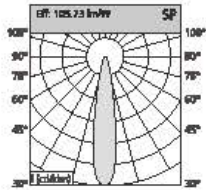

CCT 2700,3000,3500,4000,5700
 Beam Angle 20° 40°
 Input Voltage 220-240V ~50/60Hz
 Optional Color for Cover

Power	Dimension	Cutout	Clip Brand	Driver Brand
10-12W	85*H65mm	75mm	Bridgelux/Cree/Osram	Eaglerise/Kegu/Philips
15-20W	105*H63mm	95mm	Bridgelux/Cree/Osram	Eaglerise/Kegu/Philips
25-30W	130*H77mm	120mm	Bridgelux/Cree/Osram	Eaglerise/Kegu/Philips

Angle: 25.96° 84W

Height	Diameter
1.219m / 698.8 in	89.48cm / 351.9 in
2m / 228.0 in	170.76cm / 672.3 in
3m / 342.0 in	256.14cm / 1008.4 in
4m / 456.0 in	341.52cm / 1344.5 in
5m / 570.0 in	426.90cm / 1680.6 in

Angle: 45.64° 94W

Height	Diameter
1.219m / 719.8 in	126.11cm / 496.5 in
2m / 787.1 in	210.18cm / 828.3 in
3m / 1180.7 in	315.27cm / 1241.3 in
4m / 1574.2 in	420.36cm / 1654.2 in
5m / 1967.8 in	525.44cm / 2067.1 in