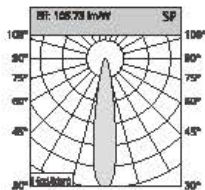

Optional Color for Cover