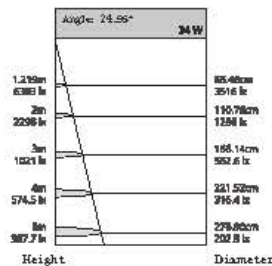

Power	Dimension	Cutout	Chip Brand	Driver Brand
5-7W	L210*W70*H65mm	L195*W60mm	Bridgelux/Cree/Osram	Eaglerise/Kegu/Philips
7-8W	L252*W92*H71mm	L245*W75mm	Bridgelux/Cree/Osram	Eaglerise/Kegu/Philips
10-12W	L258*W92*H77mm	L245*W75mm	Bridgelux/Cree/Osram	Eaglerise/Kegu/Philips
18-20W	L258*W92*H93mm	L245*W75mm	Bridgelux/Cree/Osram	Eaglerise/Kegu/Philips
20-25W	L333*W120*H99mm	L310*W100mm	Bridgelux/Cree/Osram	Eaglerise/Kegu/Philips
30-35W	L400*W140*H123mm	L380*W120mm	Bridgelux/Cree/Osram	Eaglerise/Kegu/Philips