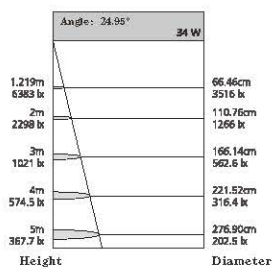

Power	Dimension	Cutout	Chip Brand	Driver Brand
5-7W	L140*W140*H65mm	L130*W130mm	Bridgelux/Cree/Osram	Eaglerise/Kegu/Philips
7-8W	L172*W178*H71mm	L160*W160mm	Bridgelux/Cree/Osram	Eaglerise/Kegu/Philips
10-12W	L178*W178*H77mm	L160*W160mm	Bridgelux/Cree/Osram	Eaglerise/Kegu/Philips
18-20W	L178*W178*H93mm	L160*W160mm	Bridgelux/Cree/Osram	Eaglerise/Kegu/Philips
20-25W	L230*W230*H99mm	L210*W210mm	Bridgelux/Cree/Osram	Eaglerise/Kegu/Philips
30-35W	L270*W270*H123mm	L250*W250mm	Bridgelux/Cree/Osram	Eaglerise/Kegu/Philips