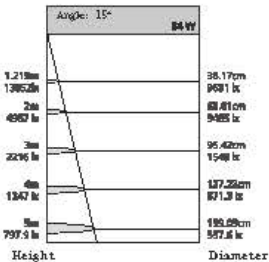

CCT 2700,3000,3500,4000,5700

Beam Angle 15° 24° 38° 60°

Input Voltage 220-240V ~50/60Hz

Model	Power	Dimension	Outout	Chip Brand	Driver Brand
1Head	1-3W	L46*W46*H52mm	L38*W38mm	Bridgelux/Cree/Osram	Eaglerise/Kegu/Philips
2Head	2-6W	L69*W46*H52mm	L60*W35mm	Bridgelux/Cree/Osram	Eaglerise/Kegu/Philips
3Head	3-9W	L96*W46*H52mm	L88*W35mm	Bridgelux/Cree/Osram	Eaglerise/Kegu/Philips
4Head(SQ)	4-12W	L76*W76*H52mm	L68*W68mm	Bridgelux/Cree/Osram	Eaglerise/Kegu/Philips
5Head	5-15W	L148*W46*H52mm	L140*W35mm	Bridgelux/Cree/Osram	Eaglerise/Kegu/Philips
9Head(SQ)	9-27W	L106*W106*H52mm	L98*W98mm	Bridgelux/Cree/Osram	Eaglerise/Kegu/Philips
10Head	10-30W	L285*W46*H52mm	L276*W35mm	Bridgelux/Cree/Osram	Eaglerise/Kegu/Philips
15Head	15-45W	L417*W46*H52mm	L408*W35mm	Bridgelux/Cree/Osram	Eaglerise/Kegu/Philips

Optional Color for Cover