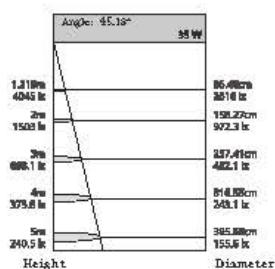

Angle: 25.96° 84W

Height	Diameter
1.219m / 698.8 in	89.48cm / 351.9 in
2m / 228.0 in	170.76cm / 672.3 in
3m / 342.0 in	256.14cm / 1008.4 in
4m / 456.0 in	341.52cm / 1344.5 in
5m / 570.0 in	426.90cm / 1680.6 in

Angle: 45.64° 94W

Height	Diameter
1.219m / 719.8 in	126.11cm / 496.5 in
2m / 787.1 in	210.18cm / 828.3 in
3m / 1180.7 in	315.27cm / 1241.3 in
4m / 1574.2 in	420.36cm / 1654.2 in
5m / 1967.8 in	525.44cm / 2067.1 in

Optional Color for Cover

Power	Dimension	Outout	Chip Brand	Driver Brand
10-12W	85*H59mm	75mm	BridgeLux/Cree/Osram	Eaglerise/Kegu/Philips
15-18W	105*H71mm	95mm	BridgeLux/Cree/Osram	Eaglerise/Kegu/Philips
20-25W	130*H86mm	120mm	BridgeLux/Cree/Osram	Eaglerise/Kegu/Philips
30-35W	150*H93mm	140mm	BridgeLux/Cree/Osram	Eaglerise/Kegu/Philips