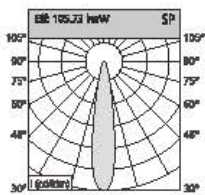

Optional Color for Cover