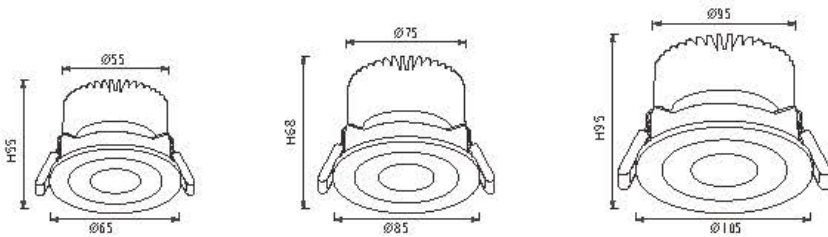

CCT 2700,3000,3500,4000,5700

Beam Angle 15° 24° 38°

Input Voltage 220-240V ~50/60Hz

Optional color for Cover

Power	Dimension	Outout	Chip Brand	Driver Brand
6-8W	65*H55mm	55mm	Bridgelux/Cree/Osram	Eaglerise/Kegu/Philips
10-12W	85*H68mm	75mm	Bridgelux/Cree/Osram	Eaglerise/Kegu/Philips
20-25W	105*H95 mm	95mm	Bridgelux/Cree/Osram	Eaglerise/Kegu/Philips