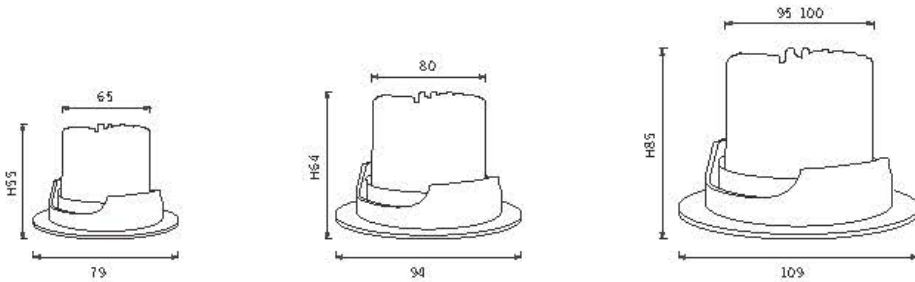

CCT 2700,3000,3500,4000,5700
Beam Angle 15° 24° 38°
Input Voltage 220-240V ~50/60Hz

Power	Dimension	Cutout	Chip Brand	Driver Brand
5-7W	79*H55mm	65mm	Bridgelux/Cree/Osram	Eaglerise/Kegu/ Philips
10-12W	94*H64mm	80mm	Bridgelux/Cree/Osram	Eaglerise/Kegu/ Philips
20-25W	109*H85mm	95-100mm	Bridgelux/Cree/Osram	Eaglerise/Kegu/ Philips

Optional color for Cover

Angle: 15° 34 W

Height	Diameter
1.219m	98.17cm
1.2852m	9961 lx
2m	88.61cm
4987 lx	3469 lx
3m	85.42cm
2215 lx	1588 lx
4m	177.20cm
1247 lx	871.3 lx
5m	158.07cm
787.8 lx	887.8 lx

Angle: 24.95° 34 W

Height	Diameter
1.219m	66.46cm
9303 lx	3516 lx
2m	110.78cm
2258 lx	1286 lx
3m	166.54cm
1081 lx	502.8 lx
4m	221.53cm
574.5 lx	316.4 lx
5m	276.80cm
387.7 lx	202.8 lx

Angle: 38.15° 35 W

Height	Diameter
1.219m	96.46cm
4045 lx	2816 lx
2m	188.27cm
1903 lx	572.3 lx
3m	237.41cm
888.1 lx	402.1 lx
4m	318.55cm
393.8 lx	243.1 lx
5m	385.68cm
340.7 lx	195.8 lx