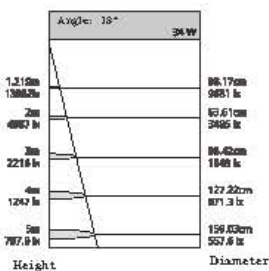

Power	Dimension	Cutout	Chip Brand	Driver Brand
1-3W	68*H38mm	55mm	Bridgelux/Cree/Osram	Eaglerise/Kegu/Philips
5-7W	84*H54mm/ 90*H54mm	75mm	Bridgelux/Cree/Osram	Eaglerise/Kegu/Philips
10-12W	108*H65mm	95mm	Bridgelux/Cree/Osram	Eaglerise/Kegu/Philips
18-20W	138*H85mm	120mm	Bridgelux/Cree/Osram	Eaglerise/Kegu/Philips
25-30W	158*H95mm	140mm	Bridgelux/Cree/Osram	Eaglerise/Kegu/Philips
35-40W	179*H108mm	160mm	Bridgelux/Cree/Osram	Eaglerise/Kegu/Philips
50-60W	179*H108mm	160mm	Bridgelux/Cree/Osram	Eaglerise/Kegu/Philips

CCT 2700,3000,3500, 4000,5700
Input Voltage 220-240V ~50/60Hz

Optional Color for Cover