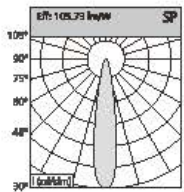

Power	Dimension	Cutout	Chip Brand	Driver Brand
5-7W	L210*W70*H65mm	L195*W60mm	Bridgelux/Cree/Osram	Eaglerise/Kegu/Philips
7-8W	L252*W92*H71mm	L245*W75mm	Bridgelux/Cree/Osram	Eaglerise/Kegu/Philips
10-12W	L258*W92*H77mm	L245*W75mm	Bridgelux/Cree/Osram	Eaglerise/Kegu/Philips
18-20W	L258*W92*H93mm	L245*W75mm	Bridgelux/Cree/Osram	Eaglerise/Kegu/Philips
20-25W	L333*W120*H99mm	L310*W100mm	Bridgelux/Cree/Osram	Eaglerise/Kegu/Philips
30-35W	L400*W140*H123mm	L380*W120mm	Bridgelux/Cree/Osram	Eaglerise/Kegu/Philips