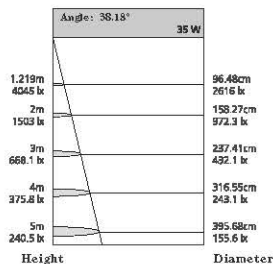

Power	Dimension	Cutout	Chip Brand	Driver Brand
5-7W	L140*W70*H65mm	L125*W60mm	Bridgelux/Cree/Osram	Eaglerise/Kegu/Philips
7-8W	L172*W92*H71mm	L155*W75mm	Bridgelux/Cree/Osram	Eaglerise/Kegu/Philips
10-12W	L175*W92*H77mm	L155*W75mm	Bridgelux/Cree/Osram	Eaglerise/Kegu/Philips
18-20W	L175*W92*H93mm	L155*W75mm	Bridgelux/Cree/Osram	Eaglerise/Kegu/Philips
20-25W	L230*W120*H99mm	L205*W100mm	Bridgelux/Cree/Osram	Eaglerise/Kegu/Philips
30-35W	L270*W140*H123mm	L250*W120mm	Bridgelux/Cree/Osram	Eaglerise/Kegu/Philips