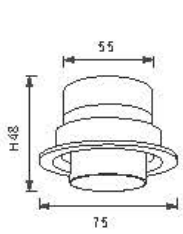

CCT 2700,3000,3500,4000,5700
Beam Angle 15° -60°
Input Voltage 220-240V ~50/60Hz

Optional color for Cover

White+Black

Power	Dimension	Cutout	Chip Brand	Driver Brand
5-7W	75*H48mm	55mm	Bridgelux/Cree/Osram	Eaglerise/Kegu/Philips
5-7W	92*H44mm	75mm	Bridgelux/Cree/Osram	Eaglerise/Kegu/Philips
10-12W	92*H60mm	75mm	Bridgelux/Cree/Osram	Eaglerise/Kegu/Philips