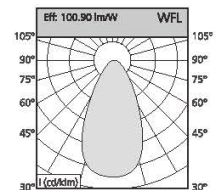

Power	Dimension	Cutout	Chip Brand	Driver Brand
3-5W	70*25mm	55mm	Bridgelux/Cree/Osram	Eaglerise/Kegu/ Philips
5-7W	90*25mm	75mm	Bridgelux/Cree/Osram	Eaglerise/Kegu/ Philips
10-12W	90*40mm	75mm	Bridgelux/Cree/Osram	Eaglerise/Kegu/ Philips
7-10W	108*30mm	95mm	Bridgelux/Cree/Osram	Eaglerise/Kegu/ Philips
20-25W	108*50mm	95mm	Bridgelux/Cree/Osram	Eaglerise/Kegu/ Philips
15-20W	138*35mm	120mm	Bridgelux/Cree/Osram	Eaglerise/Kegu/ Philips

CCT 2700,3000,3500,4000,5700
Beam Angle 15° 24° 36° 60°
Input Voltage 220-240V ~50/60Hz
Optional color for Cover