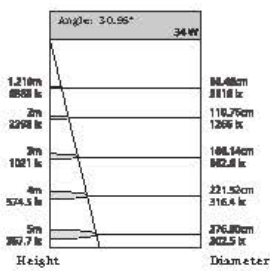

Power	Dimension	Cutout	Chip Brand	Driver Brand
1-3W	68*H38mm	55mm	Bridgelux/Cree/Osram	Eaglerise/Kegu/Philips
5-7W	84*H54mm/ 90*H54mm	75mm	Bridgelux/Cree/Osram	Eaglerise/Kegu/Philips
10-12W	108*H65mm	95mm	Bridgelux/Cree/Osram	Eaglerise/Kegu/Philips
18-20W	138*H85mm	120mm	Bridgelux/Cree/Osram	Eaglerise/Kegu/Philips
25-30W	158*H95mm	140mm	Bridgelux/Cree/Osram	Eaglerise/Kegu/Philips
35-40W	179*H108mm	160mm	Bridgelux/Cree/Osram	Eaglerise/Kegu/Philips
50-60W	179*H108mm	160mm	Bridgelux/Cree/Osram	Eaglerise/Kegu/Philips

CCT 2700,3000,3500, 4000,5700
Input Voltage 220-240V ~50/60Hz

Optional Color for Cover