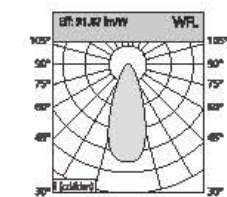

Power	Dimension	Outcut	Chip Brand	Driver Brand
7-10W	68*H85mm	55mm	Bridgelux/Cree/Osram	Eaglerise/Kegu/Philips
10-12W	90*H103mm	75mm	Bridgelux/Cree/Osram	Eaglerise/Kegu/Philips
20-25W	110*H120mm	95mm	Bridgelux/Cree/Osram	Eaglerise/Kegu/Philips