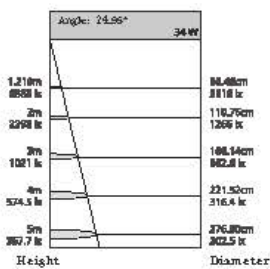

CCT 2700,3000,3500,4000,5700

Beam Angle 15° 24° 38°

Input Voltage 220-240V ~50/60Hz

Optional color for Cover

Power	Dimension	Outout	Chip Brand	Driver Brand
6-8W	65*H55mm	55mm	Bridgelux/Cree/Osram	Eaglerise/Kegu/Philips
10-12W	85*H68mm	75mm	Bridgelux/Cree/Osram	Eaglerise/Kegu/Philips
20-25W	105*H95 mm	95mm	Bridgelux/Cree/Osram	Eaglerise/Kegu/Philips