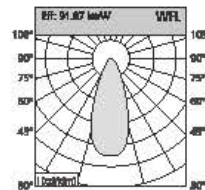

Optional Color for Cover