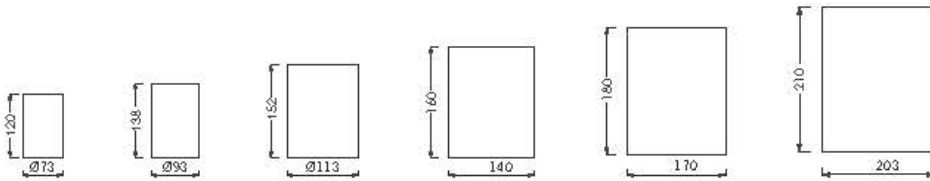

CCT 2700,3000,3500,4000,5700

Beam Angle 24° 45°

Input Voltage 220-240V ~50/60Hz

Optional Color for Cover

Model	Power	Dimension	Chip Brand	Driver Brand
MBS-COB001	15-18W	73*H120mm	Bridgelux/Cree/Osram	Eaglerise/Kegu/Philips
MBS-COB002	20-25W	93*H138mm	Bridgelux/Cree/Osram	Eaglerise/Kegu/Philips
MBS-COB003	25-30W	113*H152mm	Bridgelux/Cree/Osram	Eaglerise/Kegu/Philips
MBS-COB004	40-50W	140*H160mm	Bridgelux/Cree/Osram	Eaglerise/Kegu/Philips
MBS-COB006	50-60W	170*H180mm	Bridgelux/Cree/Osram	Eaglerise/Kegu/Philips
MBS-COB008	60-100W	203*H210mm	Bridgelux/Cree/Osram	Eaglerise/Kegu/Philips