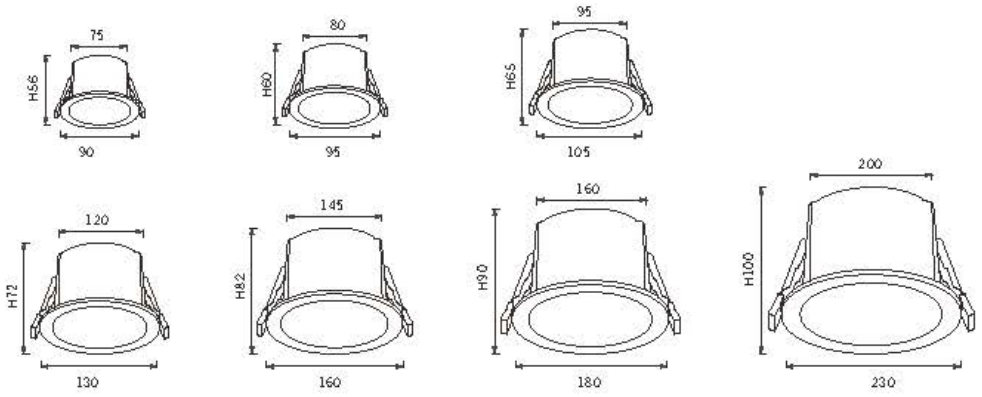

CCT 2700,3000,3500,4000,5700
Beam Angle 13° 24° 38° 60°
Input Voltage 220-240V ~50/60Hz

Model	Power	Dimension	Outout	Chip Brand	Driver Brand
SPA-COB10	10-12W	90*H56mm	75mm	Bridgelux/Cree/Osram	Eaglerise/Kegu/Philips
SPA-COB12	12-15W	95*H60mm	80mm	Bridgelux/Cree/Osram	Eaglerise/Kegu/Philips
SPA-COB15	15-18W	105*H64mm	95mm	Bridgelux/Cree/Osram	Eaglerise/Kegu/Philips
SPA-COB18	18-20W	130*H72mm	120mm	Bridgelux/Cree/Osram	Eaglerise/Kegu/Philips
SPA-COB30	30-35W	160*H82mm	145mm	Bridgelux/Cree/Osram	Eaglerise/Kegu/Philips
SPA-COB40	40-45W	180*H90mm	160mm	Bridgelux/Cree/Osram	Eaglerise/Kegu/Philips
SPA-COB50	50-60W	230*H100mm	200mm	Bridgelux/Cree/Osram	Eaglerise/Kegu/Philips

Optional color for Cover