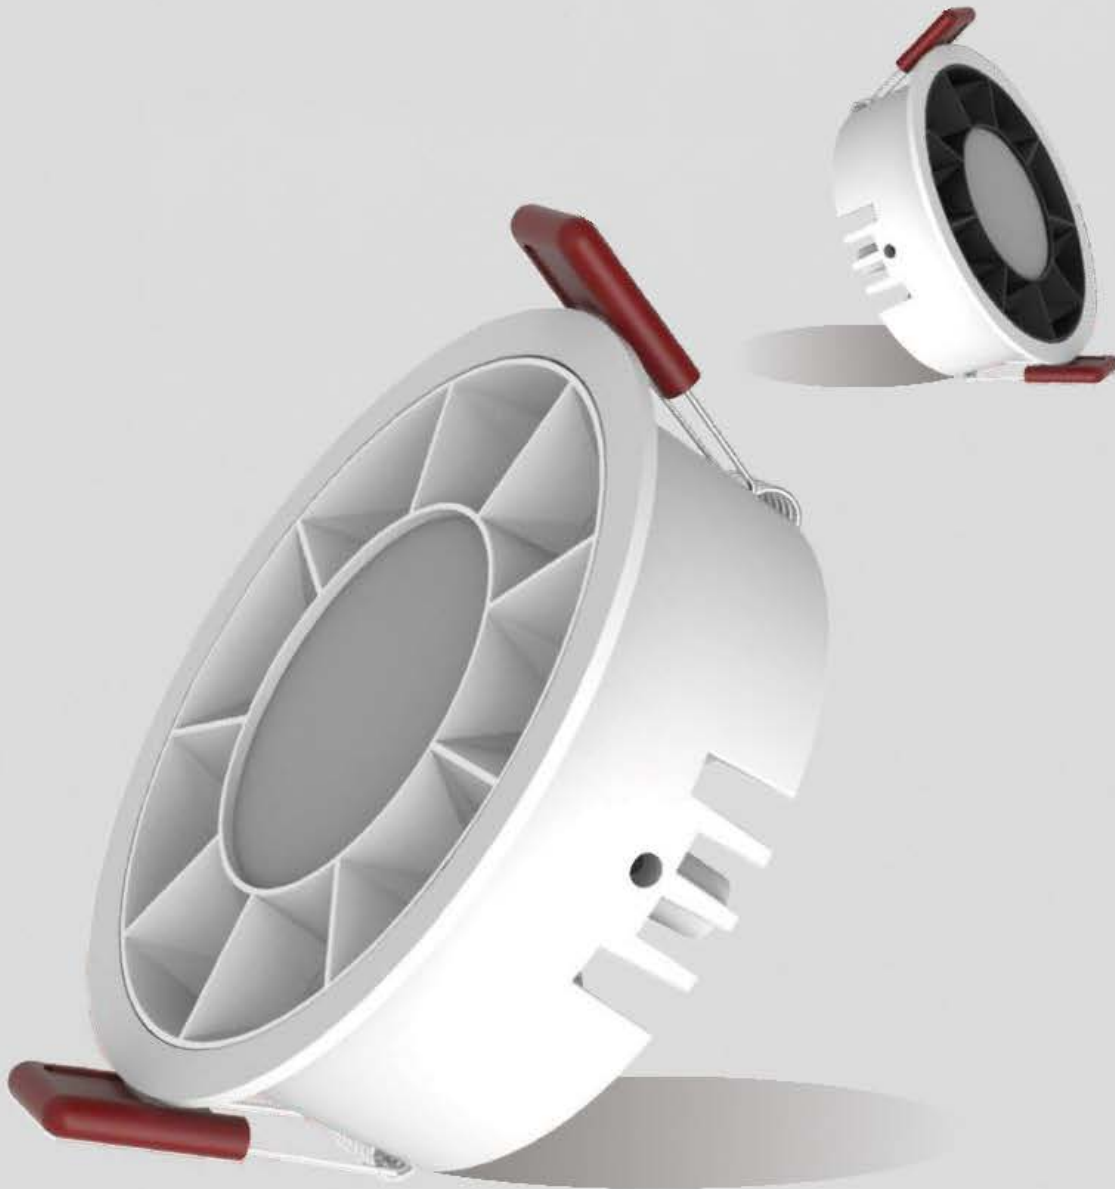

The use of the reflector cup and the reflector, after the emitted light is refracted to the reflector rod through the transparent cup and reflector, the light can reach the high standard comfort level of $URG < 16$, which greatly reduces the generation of glare and improves the user's comfortable experience.

IP65 WATERPROOF DOWNLIGHT SERIES

**High waterproof, refuse to enter water, solve the problem of bathroom lights
Fashionable and versatile, exquisite and small, the light is bright and soft without flicker**

DBJ Grille Tube Spotlight Series

DBJ GRILLE TUBE SPOTLIGHT SERIES

The lamp body is made of new aluminum alloy material, which has better heat dissipation, and the face ring adopts anodized surface treatment process; the face ring is diversified, Support a variety of different types of face ring parts to meet different lighting needs in different places;