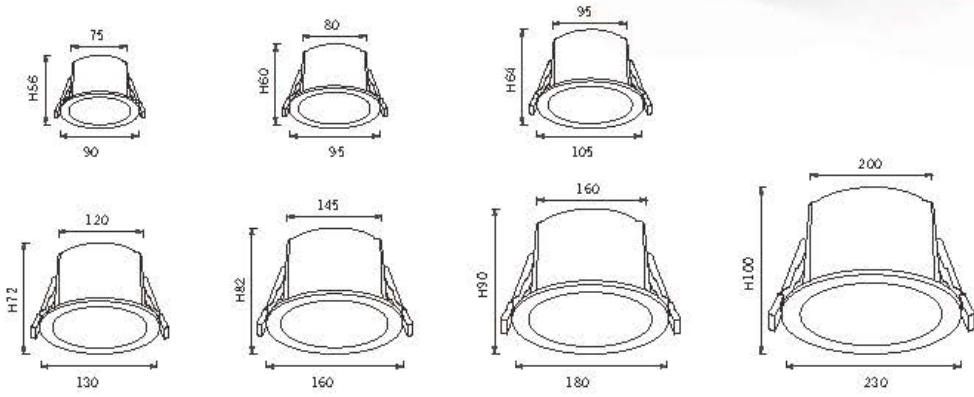

CCT 2700,3000,3500,4000,5700
Beam Angle 60° (SMD)
Input Voltage 220-240V ~50/60Hz

Model	Power	Dimension	Outout	Chip Brand	Driver Brand
SPA-SMD10S	10-12W	90*H56mm	75mm	Bridgelux/Cree/Osram	Eaglerise/Kegu/Philips
SPA-SMD12S	12-15W	95*H60mm	80mm	Bridgelux/Cree/Osram	Eaglerise/Kegu/Philips
SPA-SMD15S	15-18W	105*H64mm	95mm	Bridgelux/Cree/Osram	Eaglerise/Kegu/Philips
SPA-SMD18S	18-20W	130*H72mm	120mm	Bridgelux/Cree/Osram	Eaglerise/Kegu/Philips
SPA-SMD30S	30-35W	160*H82mm	145mm	Bridgelux/Cree/Osram	Eaglerise/Kegu/Philips
SPA-SMD40S	40-45W	180*H90mm	160mm	Bridgelux/Cree/Osram	Eaglerise/Kegu/Philips
SPA-SMD50S	50-60W	230*H100mm	200mm	Bridgelux/Cree/Osram	Eaglerise/Kegu/Philips

Optional color for Cover