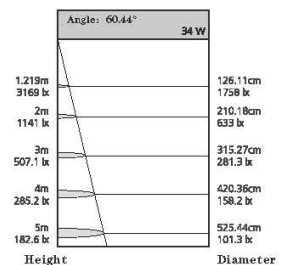

Power	Dimension	Cutout	Chip Brand	Driver Brand
3-5W	70*25mm	55mm	Bridgelux/Cree/Osram	Eaglerise/Kegu/ Philips
5-7W	90*25mm	75mm	Bridgelux/Cree/Osram	Eaglerise/Kegu/ Philips
10-12W	90*40mm	75mm	Bridgelux/Cree/Osram	Eaglerise/Kegu/ Philips
7-10W	108*30mm	95mm	Bridgelux/Cree/Osram	Eaglerise/Kegu/ Philips
20-25W	108*50mm	95mm	Bridgelux/Cree/Osram	Eaglerise/Kegu/ Philips
15-20W	138*35mm	120mm	Bridgelux/Cree/Osram	Eaglerise/Kegu/ Philips

CCT 2700,3000,3500,4000,5700
Beam Angle 15° 24° 36° 60°
Input Voltage 220-240V ~50/60Hz
Optional color for Cover