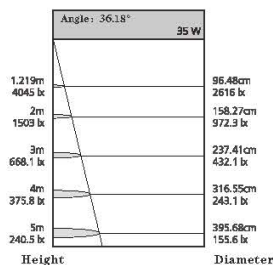

Power	Dimension	Cutout	Chip Brand	Driver Brand
3-5W	70*25mm	55mm	Bridgelux/Cree/Osram	Eaglerise/Kegu/ Philips
5-7W	90*25mm	75mm	Bridgelux/Cree/Osram	Eaglerise/Kegu/ Philips
10-12W	90*40mm	75mm	Bridgelux/Cree/Osram	Eaglerise/Kegu/ Philips
7-10W	108*30mm	95mm	Bridgelux/Cree/Osram	Eaglerise/Kegu/ Philips
20-25W	108*50mm	95mm	Bridgelux/Cree/Osram	Eaglerise/Kegu/ Philips
15-20W	138*35mm	120mm	Bridgelux/Cree/Osram	Eaglerise/Kegu/ Philips

CCT 2700,3000,3500,4000,5700
Beam Angle 15° 24° 36° 60°
Input Voltage 220-240V ~50/60Hz
Optional color for Cover