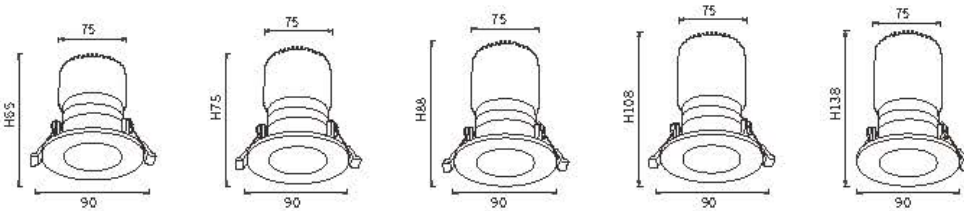

Power	Dimension	Cutout	Chip Brand	Driver Brand
5W	90*65mm	75mm	Bridgelux/Cree/Osram	Eaglerise/Kegu/ Philips
7W	90*75mm	75mm	Bridgelux/Cree/Osram	Eaglerise/Kegu/ Philips
10W	90*88mm	75mm	Bridgelux/Cree/Osram	Eaglerise/Kegu/ Philips
15W	90*108mm	75mm	Bridgelux/Cree/Osram	Eaglerise/Kegu/ Philips
20W	90*138mm	75mm	Bridgelux/Cree/Osram	Eaglerise/Kegu/ Philips

CCT 2700,3000,3500,4000,5700
Beam Angle 15° 24° 38°
Input Voltage 220-240V ~50/60Hz

Optional Color for Cover