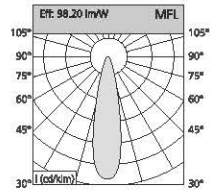

Angle: 25.96° 84W

Height	Diameter
1.219m / 698.8 in	89.48cm / 351.9 in
2m / 228.0 in	170.76cm / 672.3 in
3m / 342.0 in	256.14cm / 1008.4 in
4m / 456.0 in	341.52cm / 1344.5 in
5m / 570.0 in	426.90cm / 1680.6 in

Angle: 45.64° 94W

Height	Diameter
1.219m / 719.8 in	126.11cm / 496.5 in
2m / 787.1 in	210.18cm / 828.3 in
3m / 1180.7 in	315.27cm / 1241.3 in
4m / 1574.2 in	420.36cm / 1654.2 in
5m / 1967.8 in	525.44cm / 2067.1 in

CCT 2700,3000,3500,4000,5700

Beam Angle 15° 30° 45°

Input Voltage 220-240V ~50/60Hz

Optional Color for Cover

Model	Power	Dimension	Chip Brand	Driver Brand
MBG-COBO1	15-18W	73*H108mm	Bridgelux/Cree/Osram	Eaglerise/Kegu/ Philips
MBG-COBO2	20-25W	93*H118mm	Bridgelux/Cree/Osram	Eaglerise/Kegu/ Philips
MBG-COBO3	25-30W	113*H136mm	Bridgelux/Cree/Osram	Eaglerise/Kegu/ Philips
MBG-COBO4	40-50W	140*H150mm	Bridgelux/Cree/Osram	Eaglerise/Kegu/ Philips