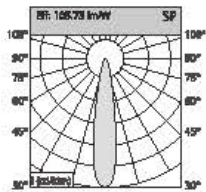

Angle: 25.96° 84W

Height	Diameter
1.219m / 698.8 in	89.48cm / 351.9 in
2m / 228.0 in	170.76cm / 672.3 in
3m / 342.0 in	256.14cm / 1008.4 in
4m / 456.0 in	341.52cm / 1344.5 in
5m / 570.0 in	426.90cm / 1680.6 in

Angle: 45.64° 94W

Height	Diameter
1.219m / 719.8 in	126.11cm / 496.5 in
2m / 787.1 in	210.18cm / 828.3 in
3m / 1180.7 in	315.27cm / 1241.3 in
4m / 1574.2 in	420.36cm / 1654.2 in
5m / 1967.8 in	525.44cm / 2067.1 in

COB SPOTLIGHT SERIES

Light up your beauty

CCT 2700,3000,3500,4000,5700

Beam Angle 15° 24° 38°

Input Voltag 220-240V ~50/60Hz

Optional color for Cover

White+White Black+Black White+Black

Power	Dimension	Outout	Chip Brand	Driver Brand
5-7W	65*H55mm	55mm	Bridgelux/Cree/Osram	Eaglerise/Kegu/Philips
10-12W	85*H68mm	75mm	Bridgelux/Cree/Osram	Eaglerise/Kegu/Philips
20-25W	105*H95 mm	95mm	Bridgelux/Cree/Osram	Eaglerise/Kegu/Philips