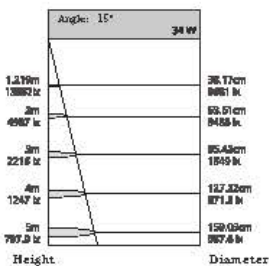

Optional Color for Cover