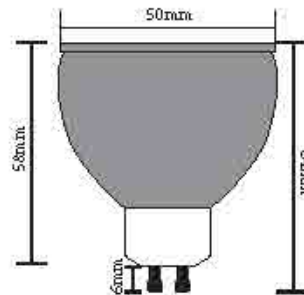

6000K 5000K 4000K 3000K 2700K

max. 50W
GU10

General Data	
Name	GU10 Garden Spike
Item No.	SPH01
Power	Max 50W
Base type	GU10
Dimension	Ø61x110 (mm)
Net weight	0.6kg
Warranty	5 Years
Certifications	CE, RoHS
Electrical Data	
Input voltage	90-265V AC
Insulation class	Class I
Cable	1PC rubber cable 1M H05RN-F 3x0.75mm square
Driver	/
Construction Data	
IP rating	IP67 Waterproof
IK rating	IK08
Housing	6063 Aluminum
Protection finishing	Anti-corrosion coating 90~100µm thickness
Glass	Step tempered Glass, T=8mm
Loading capacity	500 kgs
Cable Gland	PG7 IP 67
Gasket	O-ring PMQ silicone seal
Accessories	
Mounting Spike	Aluminum

6000K 5000K 4000K 3000K 2700K

max. 50W
GU10

Maximum bulb size

Parameter	
General Data	
Name:	LED 10W GU10 Garden Spike Light
Item No.	ENX10VV
Power	10W
LED type	CREE/Brigelix/Osram
Luminous flux	80lm/W
CCT	2700K, 3000K, 4000K, 6000K, R/G/Y/B
CRI	80+
Beam angle	15°, 25°, 40°
Dimension	∅65mm
Warranty	5 Years
Certifications	CE, RoHS
Electrical Data	
Input voltage	90-265V AC or DC12, DC24V
Insulation class	Class I, Class III
Cable	1PC rubber cable 1M H05RN-F 3x1.0mm square, 1PC rubber cable 1M H05RN-F 2x1.0mm square, Eaglerise
Driver	
Construction Data	
IP rating	IP67 Waterproof
IK rating	IK08
Housing	6063 Aluminum
Protection finishing	Anti-corrosion coating 90~100µm thickness
Glass	Step tempered Glass. T=8mm.
Loading capacity	500 kgs
Cable Gland	PG7 IP67
Gasket	O-ring PMQ silicone seal
Accessories	
Mounting Spike	Aluminum