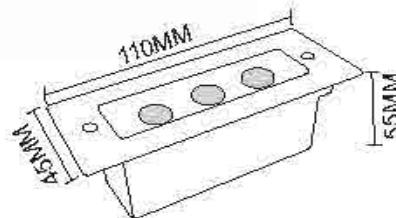

ST 25, ST26, ST27,
Name: Outdoor LED 3W/ 6W Recessed Step Light
Power: 3W/6W
Input voltage: 100-265V AC 50/60Hz
CRI: >80
SUS304/316+Die casting Aluminum
Class: I
Color: Silver Grey/Dark Grey/Black/White

Power	Model	Chip Brand	Driver brand	Material	
3W	ST 25	Epistar SMD	Eaglerise	SUS316/ SUS304+Die casting Aluminum	110x45x55mm
3W	ST 26	Epistar SMD	Eaglerise	SUS316/ SUS304+Die casting Aluminum	110x45x55mm
3W	ST 27	Epistar SMD	Eaglerise	SUS316/ SUS304+Die casting Aluminum	110x45x55mm
6W	ST 25	Epistar SMD	Eaglerise	SUS316/ SUS304+Die casting Aluminum	170x70x55mm
6W	ST 26	Epistar SMD	Eaglerise	SUS316/ SUS304+Die casting Aluminum	170x70x55mm
6W	ST 27	Epistar SMD	Eaglerise	SUS316/ SUS304+Die casting Aluminum	170x70x55mm