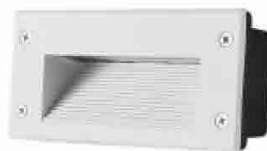

ST081, ST082, ST083 Name:
Outdoor LED 3W Wall Light
Power: 3W
Input voltage: 100-265V AC 50/60Hz
CRI:>80
Die casting Aluminum
Class: I
Color: Silver Grey/Dark Grey/Black/White

Dimension:
Dimension: ST081 105*60*60MM Cutout:101*57*52MM (S)
ST082 180*58*80MM Cutout:175*53*75MM (M)
ST083 210*60*55MM Cutout:205*55*50MM (L)