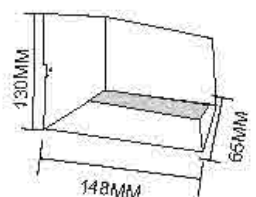

WL2019
Name: Outdoor LED 1x7W /2x7W Wall Light
Power: 1x7W /2x7W Wall Light
Input voltage: 100-265V AC 50/60Hz
CRI: >80
Die casting Aluminum
Class: I
Color: Silver Grey/Dark Grey/Black/White

Dimension: 148x130x65mm