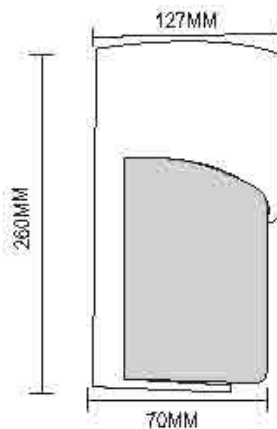

WL5055
Name: Outdoor LED 10W Wall Light
Power: 2x3W
Input voltage: 100-265V AC 50/60Hz
CRI: >80
Die casting Aluminum
Class: I
Color: Silver Grey/Dark Grey/Black/White

Dimension: 260x127x70mm