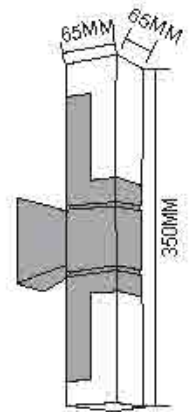

6000K 5000K 4000K 3000K 2700K