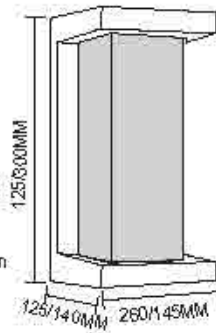

Dimension: 10W/125x125x260mm, 20W/300x140x145mm

WL0716
Name: Outdoor LED 10W/E27 Wall Light
Power: 10W E27
Input voltage: 100-265V AC 50/60Hz
CRI: >80
Die casting Aluminum
Class: I
Color: Silver Grey/Dark Grey/Black/White