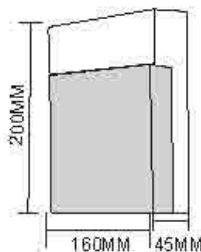

WL503
Name: Outdoor LED 20W Wall Light
Power: 20W Wall Light
Input voltage: 100-265V AC 50/60Hz
CRI: >80
Die casting Aluminum
Class: I
Color: Silver Grey/Dark Grey/Black/White

Dimension: 200x160x45mm