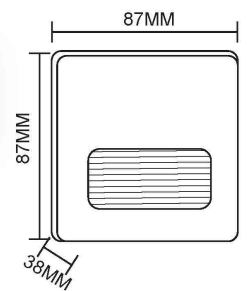

6000K 5000K 4000K 3000K 2700K

CREE EAGLE ESE I

Name: Indoor LED 3W Step Light
Power: 3W
Input voltage: 100-265V AC 50/60Hz
CRI:>80
Aluminum
Color: Silver Grey/Dark Grey/Black/White

Dimension: 87x87x38mm
Cutout:73*73*H80mm

ST01-B

Name: Indoor LED 3W Step Light
Power: 3W
Input voltage: 100-265V AC 50/60Hz
CRI:>80
Aluminum
Color: Silver Grey/Dark Grey/Black/White

Dimension: 87x87x38mm
Cutout:73*73*H80mm

Name: Indoor LED 3W Step Light
Power: 3W
Input voltage: 100-265V AC 50/60Hz
CRI:>80
Aluminum
Color: Silver Grey/Dark Grey/Black/White

Dimension: 87x87x38mm
Cutout:73*73*H80mm

Name: Indoor LED 3W Step Light
Power: 3W
Input voltage: 100-265V AC 50/60Hz
CRI:>80
Aluminum
Color: Silver Grey/Dark Grey/Black/White

Dimension: 87x87x38mm
Cutout:73*73*H80mm