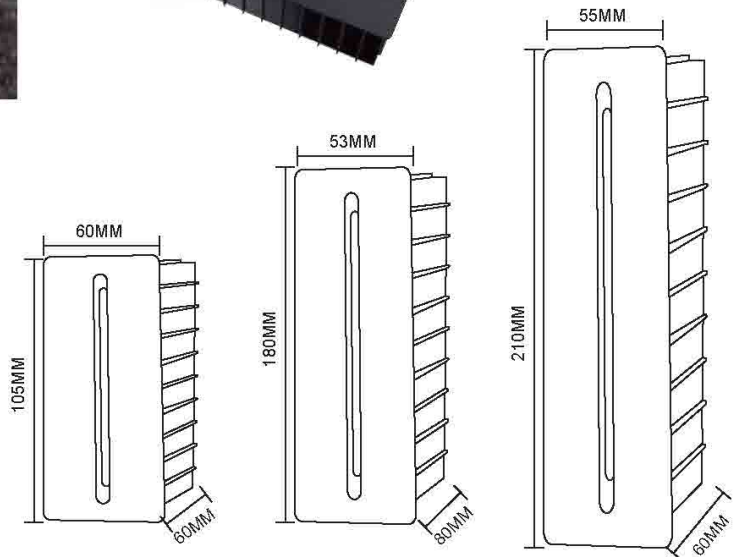

ST081, ST082, ST083 Name:
Outdoor LED 3W Wall Light
Power: 3W
Input voltage: 100-265V AC 50/60Hz
CRI:>80
Die casting Aluminum
Class: I
Color: Silver Grey/Dark Grey/Black/White

Dimension:
Dimension: ST081 105*60*60MM Cutout:101*57*52MM (S)
ST082 180*58*80MM Cutout:175*53*75MM (M)
ST083 210*60*55MM Cutout:205*55*50MM (L)