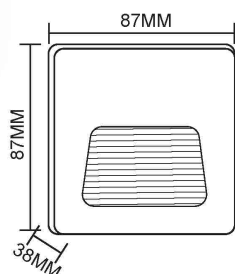

6000K 5000K 4000K 3000K 2700K

CREE EAGLE ESE I

Name: Indoor LED 3W Step Light
Power: 3W
Input voltage: 100-265V AC 50/60Hz
CRI:>80
Aluminum
Color: Silver Grey/Dark Grey/Black/White

Dimension: 87x87x38mm
Cutout:73*73*H80mm

Name: Indoor LED 3W Step Light
Power: 3W
Input voltage: 100-265V AC 50/60Hz
CRI:>80
Aluminum
Color: Silver Grey/Dark Grey/Black/White

Dimension: 87x87x38mm
Cutout:73*73*H80mm

ST01-C

Name: Indoor LED 3W Step Light
Power: 3W
Input voltage: 100-265V AC 50/60Hz
CRI:>80
Aluminum
Color: Silver Grey/Dark Grey/Black/White

Dimension: 87x87x38mm
Cutout:73*73*H80mm

Name: Indoor LED 3W Step Light
Power: 3W
Input voltage: 100-265V AC 50/60Hz
CRI:>80
Aluminum
Color: Silver Grey/Dark Grey/Black/White

Dimension: 87x87x38mm
Cutout:73*73*H80mm