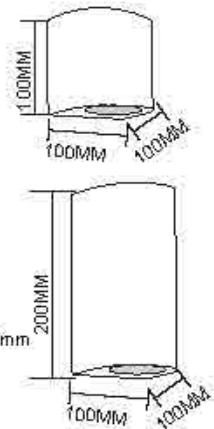

WL0114, WL0115
Name: Outdoor LED COB 1x7W/2x7W Wall Light
Power: 1x7W/2x7W
Input voltage: 100-265V AC 50/60Hz
CRI: >80
Die casting Aluminum
Class: I
Color: Silver Grey/Dark Grey/Black/White

Dimension: 1X7W/100x100x100mm, 2x7W/200x100x100mm

WL0117
Name: Outdoor LED COB 2x7W Wall Light
Power: 2x7W
Input voltage: 100-265V AC 50/60Hz
CRI: >80
Die casting Aluminum
Class: I
Color: Silver Grey/Dark Grey/Black/White

Dimension: 200x100x100mm