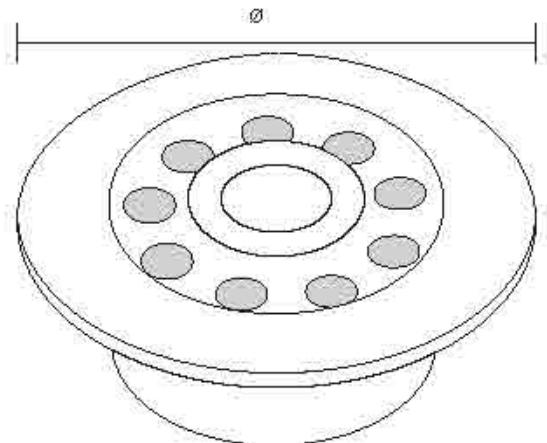

6000K 5000K 4000K 3000K 2700K

Parameter:	
General Data	
Name: LED 6W/9W/12W/15W/18W/24W Fountain Light	
Item No.	Please see table below
Power	6W/9W/12W/15W/18W/24W
LED type	CREE/Brigelux/Osram
Luminous flux	80lm/W
CCT	2700K, 3000K, 4000K, 6000K, R/G/Y/B
CRI	80+
Beam angle	30°, 45°, 60°, 90°, 120°
Dimension	Please see table below
Warranty	5 Years
Certifications	CE, RoHS
Electrical Data	
Input voltage	DC12,
Insulation class	Class III
Cable	1PC rubber cable 1M H05RN-F 2x1.0mm square,
Driver	Done
Construction Data	
IP rating	IP68 Waterproof
IK rating	IK08
Housing	SUS304
Protection finishing	SUS
Glass	Step tempered Glass. T=10mm.
Loading capacity	500 kgs
Cable Gland	IP68
Gasket	O-ring PMQ silicone seal

Power	Model	Chip Brand	Driver brand	Material	Dimension
6W	SDP6W	CREE/Brigelux/Osram	Done	SUS304	∅150mm
9W	SDP9W	CREE/Brigelux/Osram	Done	SUS304	∅170mm
12W	SDP12W	CREE/Brigelux/Osram	Done	SUS304	∅180mm
15W	SDP15W	CREE/Brigelux/Osram	Done	SUS304	∅210mm
18W	SDP18W	CREE/Brigelux/Osram	Done	SUS304	∅230mm
24W	SDP24W	CREE/Brigelux/Osram	Done	SUS304	∅250mm