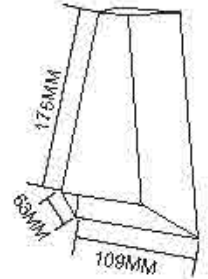

WL802
Name: Outdoor LED 2x7W Wall Light
Power: 2x7W
Input voltage: 100-265V AC 50/60Hz
CRI: >80
Die casting Aluminum
Class: I
Color: Silver Grey/Dark Grey/Black/White

Dimension: 240x130x47mm