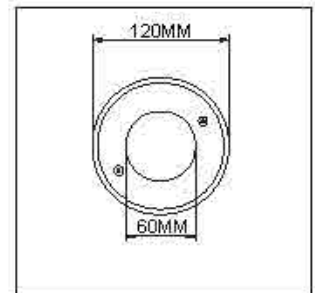

max. 50W
GU10

General Data		Construction Data	
Name	GU10 Underground Light	IP rating	IP67 Waterproof
Item No.	HT-GU10	IK rating	IK08
Power	Max 50W	Housing	Solid Passivated (Anodizing) Aluminum CNC machined
Base type	GU10	Protection finishing	20~25µm thickness anodized film for housing, Dark grey
Luminous flux	/	Trim	SUS316
CCT	/	Glass	Step tempered Glass, T=8mm
CRI	/	Loading capacity	500 kgs
Beam angle	/	Cable Gland	PG7 IP67
Dimension	∅120x135 (mm) Diameter x length	Gasket	O-ring PMQ silicone seal
Cut out	∅100x145 (mm) Diameter x length	Accessories	
Net weight	0.83kg	Mounting Sleeve	Anti-corrosion PVC, Black
Warranty	5 Years	Clip	/
Certifications	CE, RoHS		
Electrical Data			
Input voltage	90-265VAC		
Insulation class	Class I		
Cable	1PC rubber cable 1M H05RN-F 3x0.75mm square		
Driver	/