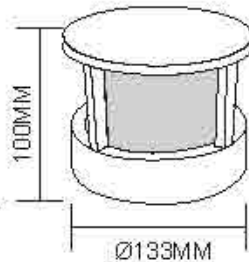

BL1001, BL1002
Name: Outdoor LED 7W/12W Bollard Light
Power: 7W/12W
Input voltage: 100-265V AC 50/60Hz
CRI: >80
Die casting Aluminum
Class: I
Color: Silver Grey/Dark Grey/Black/White

Dimension: 7W/Ø133x100mm, 12W/Ø160x130mm