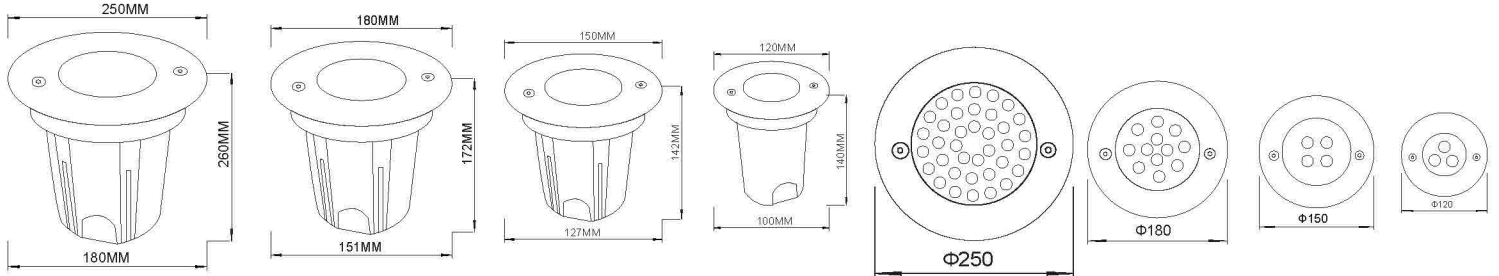

● 6000K ● 5000K ● 4000K ● 3000K ● 2700K

Parameter			
General Data		Cable	1PC rubber cable 1M H05RN-F 3x1.0mm square
Name: LED 1W-36W Underground Light		Driver	Eaglerise
Item No.	Please see table below	Construction Data	
Power	3W, 6W, 9W, 12W, 18W, 24W, 36W	IP rating	IP67 Waterproof
LED type	CREE/Brigelix/Osram	IK rating	IK08
Luminous flux	80lm/W	Housing	Die casting ADC #12 Aluminum
CCT	2700K, 3000K, 4000K, 6000K, R/G/Y/B	Protection finishing	Anti-corrosion coating 90~100µm thickness
CRI	80+	Trim	SUS316
Beam angle	10°, 15°, 30°, 45°, 60°, 90°, 120°	Glass	Step tempered Glass. T=8mm.
Dimension	Please see table below	Loading capacity	500 kgs
Cut out	Please see table below	Cable Gland	PG7 IP67
Warranty	5 Years	Gasket	O-ring PMQ silicone seal
Certifications	CE, RoHS	Accessories	
Electrical Data		Mounting Sleeve	Anti-corrosion PVC. Black
Input voltage	90-265V AC		
Insulation class	Class I		

Power	Model	Chip Brand	Driver brand	Material	Dimension
3W	UG601A	CREE/Brigelix/Osram	Eaglerise	SUS316+ ADC#12 Aluminum	Ø120x140mm
6W	UG602A	CREE/Brigelix/Osram	Eaglerise	SUS316+ ADC#12 Aluminum	Ø150x142mm
9W	UG603A	CREE/Brigelix/Osram	Eaglerise	SUS316+ ADC#12 Aluminum	Ø150x142mm
12W	UG604A	CREE/Brigelix/Osram	Eaglerise	SUS316+ ADC#12 Aluminum	Ø180x172mm
24W	UG606A	CREE/Brigelix/Osram	Eaglerise	SUS316+ ADC#12 Aluminum	Ø250x260mm
36W	UG607A	CREE/Brigelix/Osram	Eaglerise	SUS316+ ADC#12 Aluminum	Ø250x260mm