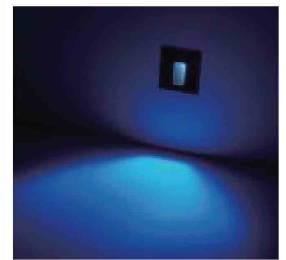

ST01-C

Name: Indoor LED 3W Step Light
Power: 3W
Input voltage: 100-265V AC 50/60Hz
CRI:>80
Aluminum
Color: Silver Grey/Dark Grey/Black/White

Dimension: 87x87x38mm
Cutout:73*73*H80mm

ST01-D

Name: Indoor LED 3W Step Light
Power: 3W
Input voltage: 100-265V AC 50/60Hz
CRI:>80
Aluminum
Color: Silver Grey/Dark Grey/Black/White