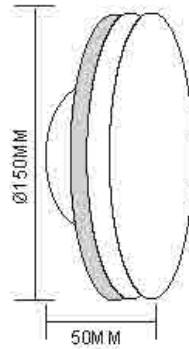

WL501
Name: Outdoor LED 12W Wall Light
Power: 12W Wall Light
Input voltage: 100-265V AC 50/60Hz
CRI: >80
Die casting Aluminum
Class: I
Color: Silver Grey/Dark Grey/Black/White

Dimension: Ø150xH50mm