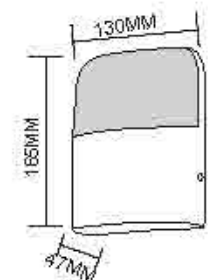

Dimension: 165x130x47mm

6000K 5000K 4000K 3000K 2700K

WL803, WL804
Name: Outdoor LED 7W /2x7W Wall Light
Power: 7W /2x7W
Input voltage: 100-265V AC 50/60Hz
CRI:>80
Die casting Aluminum
Class: I
Color: Silver Grey/Dark Grey/Black/White