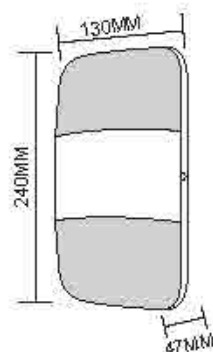

WL801
Name: Outdoor LED 1x7W Wall Light
Power: 2x7W
Input voltage: 100-265V AC 50/60Hz
CRI: >80
Die casting Aluminum
Class: I
Color: Silver Grey/Dark Grey/Black/White

Dimension: 165x130x47mm