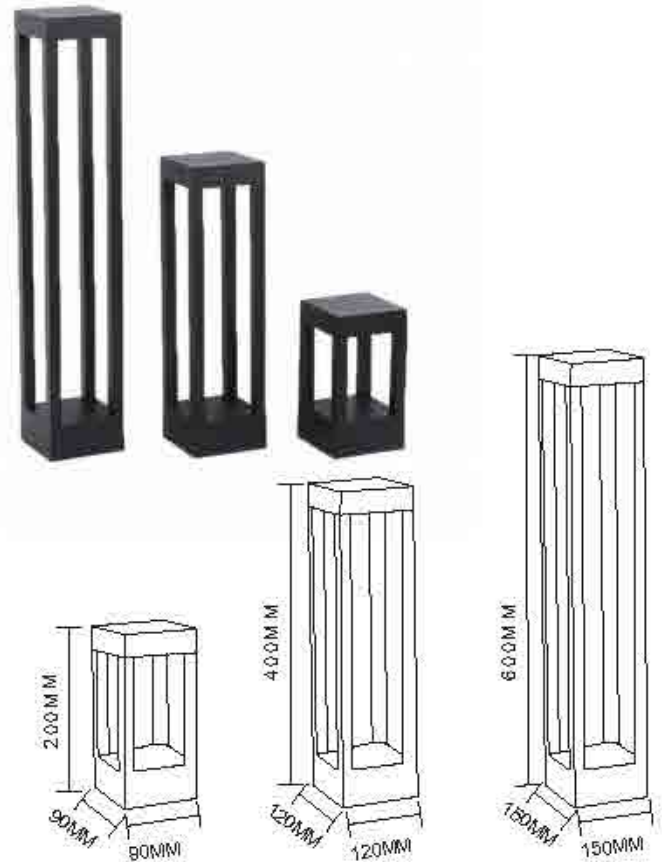

WL0708
Name: Outdoor LED 10W Wall Light/Windowtrick light
Power: 10W
Input voltage: 100-265V AC 50/60Hz
CRI: >80
Die casting Aluminum
Class: I
Color: Silver Grey/Dark Grey/Black/White

Dimension: ∅120x170mm

LED Lawn Light

06

LD1207
Name: Outdoor LED 5W/10W/15W Lawn Light
Power: 5W/10W/15W
Input voltage: 100-265V AC 50/60Hz
CRI:>80
Die casting Aluminum
Class: I
Color: Silver Grey/Dark Grey/Black/White

Dimension: 5W/90x90mm, 10W/120x120mm, 15W/150x150mm
Height: 200/400/600/800mm