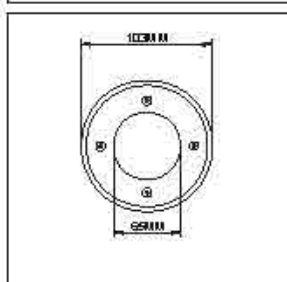

max. 50W
GU10

General Data	
Name	GU10 Underground Light
Item No.	HT-GU10
Power	Max 50W
Base type	GU10
Dimension	Ø120x135 (mm) Diameter x length
Cut out	Ø100x145 (mm) Diameter x length
Net weight	
Warranty	5 Years
Certifications	CE, RoHS
Electrical Data	
Input voltage	90-265V AC
Insulation class	Class I
Cable	1PC rubber cable 1M H05RN-F 3x0.75mm square
Driver	/
Construction Data	
IP rating	IP67 Waterproof
IK rating	IK09
Housing	Die casting ADC #12 Aluminum
Protection finishing	Anti-corrosion coating 90~100µm thickness
Trim	Stainless steel 316
Glass	Step tempered Glass. T=8mm
Loading capacity	500 kgs
Cable Gland	PG7 IP67
Gasket	O-ring PMQ silicone seal
Accessories	
Mounting Sleeve	Anti-corrosion PVC. Black

max. 50W
GU10

Parameter	
General Data	
Name: GU10 Underground Light	
Item No.	DMD-GU10
Power	Max 50W
Base type	GU10
Luminous flux	/
CCT	/
CRI	/
Beam angle	/
Dimension	Ø103x110 (mm) Diameter x length
Cut out	Ø100x120 (mm) Diameter x length
Net weight	
Warranty	5 Years
Certifications	CE, RoHS
Electrical Data	
Input voltage	90-265V AC
Insulation class	Class I
Cable	1PC rubber cable 1M H05RN-F 3x0.75mm square
Driver	/
Construction Data	
IP rating	IP67 Waterproof
IK rating	IK08
Housing	Die casting Aluminum
Protection finishing	Anti-corrosion coating 90~100µm thickness
Trim	Stainless steel 304 or 316
Glass	Step tempered Glass. T=8mm.
Loading capacity	500 kgs
Cable Gland	PG7IP67
Gasket	O-ring PMQ silicone seal
Accessories	
Mounting Sleeve	Anti-corrosion PVC. Black