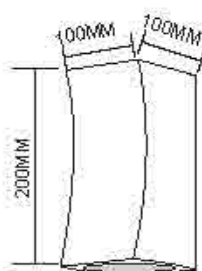

WL0117
Name: Outdoor LED COB 2x7W Wall Light
Power: 2x7W
Input voltage: 100-265V AC 50/60Hz
CRI: >80
Die casting Aluminum
Class: I
Color: Silver Grey/Dark Grey/Black/White

Dimension: 200x100x100mm