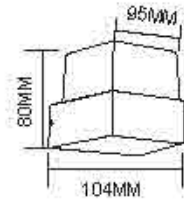

WL803, WL804
Name: Outdoor LED 7W /2x7W Wall Light
Power: 7W /2x7W
Input voltage: 100-265V AC 50/60Hz
CRI:>80
Die casting Aluminum
Class: I
Color: Silver Grey/Dark Grey/Black/White

Dimension: 7W/95x104x80mm, 2x7W/95x104x134mm