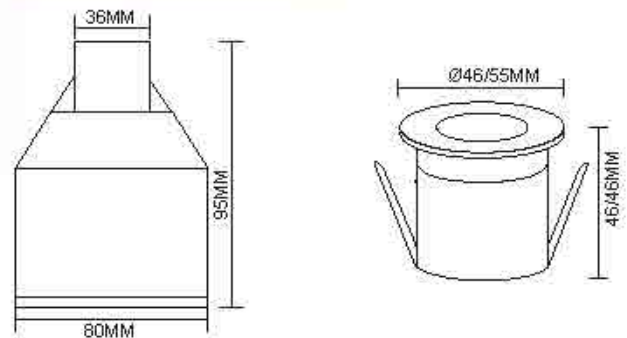

6000K 5000K 4000K 3000K 2700K

Parameter	
General Data	
Name	1W/ 3W LED Underground Light/ Deck Light/Step Light
Item No.	DKS 1W/ 3W
Power	1W/3W
LED type	CREE XBD
Luminous flux	80lm/W
CCT	2700K, 3000K, 4000K, 6000K, R/G/Y/B
CRI	80+
Beam angle	60°
Dimension	1W: Ø46x46 (mm), 3W: Ø55x46 (mm) Diameter x length
Cut out	With Mounting Sleeve: Ø80x95 (mm) Diameter x length Without Mounting Sleeve: Ø36mm
Warranty	5 Years
Certifications	CE, RoHS
Electrical Data	
Input voltage	DC12-24V
Insulation class	Class III
Cable	1PC rubber cable 1M H05RN-F 2x0.5mm square
Driver	/
Construction Data	
IP rating	IP67 Waterproof
IK rating	IK08
Housing	Solid Passivated (Anodizing) Aluminum CNC machined
Protection finishing	20~ 25µm thickness anodized film for housing.
Trim	SUS316
Glass	Step tempered Glass. T=8mm.
Loading capacity	500 kgs
Cable Gland	PG7 IP67
Gasket	O-ring PMQ silicone seal
Accessories	
Mounting Sleeve	Anti-corrosion PVC. Black
Clip	With SUS304 spring that's for deck lights or ceiling lights application