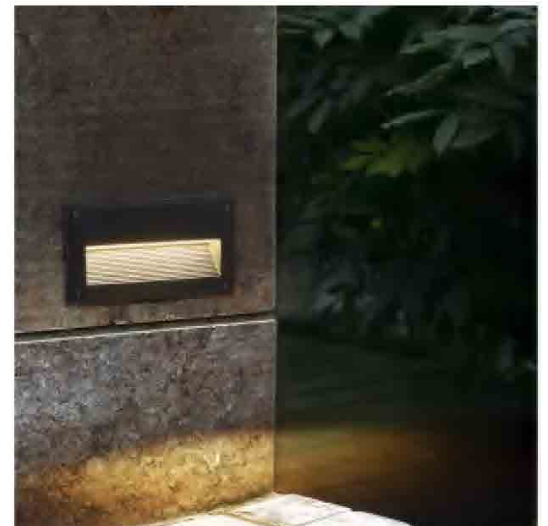

F868
Name: Outdoor LED 3W Wall Light
Power: 3W
Input voltage: 100-265V AC 50/60Hz
CRI:>80
Die casting Aluminum
Class: I
Color: Silver Grey/Dark Grey/Black/White
Dimension: 145X70X50mm
Cutout:140*65*55mm