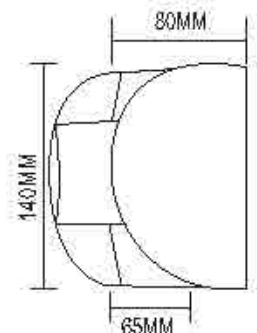

WL5078
Name: Outdoor LED 2x3W Wall Light
Power: 2x3W
Input voltage: 100-265V AC 50/60Hz
CRI: >80
Die casting Aluminum
Class: I
Color: Silver Grey/Dark Grey/Black/White

Dimension: 140x80x65mm