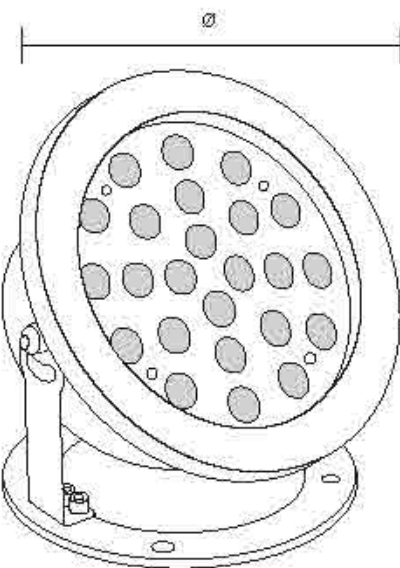

6000K 5000K 4000K 3000K 2700K

Parameter	
General Data	
Name	LED 6W/9W/12W/15W/18W/24W/36W Underwater Light
Item No.	Please see table below
Power	6W/9W/12W/15W/18W/24W/36W
LED type	CREE /Brigelux/Osram
Luminous flux	80lm/W
CCT	2700K, 3000K, 4000K, 6000K, R/G/Y/B
CRI	80+
Beam angle	30°, 45°, 60°, 90°, 120°
Dimension	Please see table below
Warranty	5 Years
Certifications	CE, RoHS
Electrical Data	
Input voltage	DC12
Insulation class	Class III
Cable	1PC rubber cable 1M H05RN-F 2x1.0mm square,
Driver	Done
Construction Data	
IP rating	IP68 Waterproof
IK rating	IK08
Housing	SUS304
Protection finishing	SUS
Glass	Step tempered Glass. T=10mm
Loading capacity	500 kgs
Cable Gland	IP68
Gasket	O-ring PMQ silicone seal

Power	Model	Chip Brand	Driver brand	Material	Dimension
6W	SDS6W	CREE/Brigelux/Osram	Done	SUS304	Ø135mm
9W	SDS9W	CREE/Brigelux/Osram	Done	SUS304	Ø145mm
12W	SDS12W	CREE/Brigelux/Osram	Done	SUS304	Ø170mm
15W	SDS15W	CREE/Brigelux/Osram	Done	SUS304	Ø190mm
18W	SDS18W	CREE/Brigelux/Osram	Done	SUS304	Ø215mm
24W	SDS24W	CREE/Brigelux/Osram	Done	SUS304	Ø250mm
36W	SDS36W	CREE/Brigelux/Osram	Done	SUS304	Ø300mm