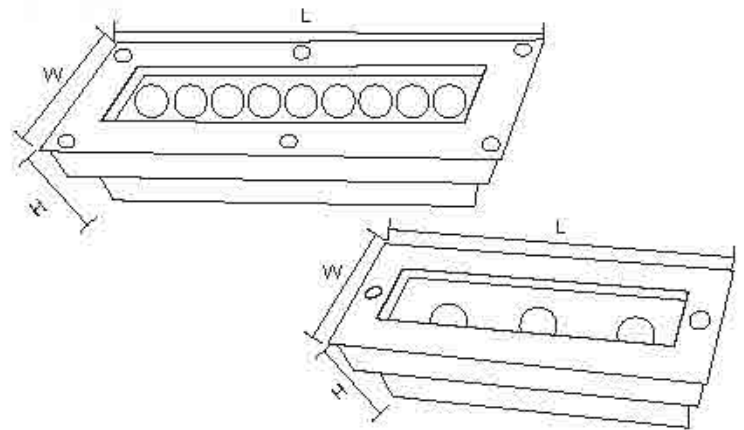

Parameter		Insulation class	Class I
General Data		Cable	1PC rubber cable 1M H05RN-F 3x1.0mm square
Name: LED 3W-36W Linear Underground Light		Driver	Eaglerise
Item No.	Please see table below	Construction Data	
Power	3W, 6W, 12W, 18W, 24W, 36W	IP rating	IP67 Waterproof
LED type	CREE/Brigelux/Osram	IK rating	IK08
Luminous flux	80lm/W	Housing	SUS304/316+Die casting Aluminum
CCT	2700K, 3000K, 4000K, 6000K, R/G/Y/B	Protection finishing	Anti-corrosion coating 90~100µm thickness
CRI	80+	Trim	SUS304/316
Beam angle	10°, 15°, 30°, 45°, 60°, 90°, 120°	Glass	Step tempered Glass. T=8mm
Dimension	Please see table below	Loading capacity	500 kgs
Cut out	Please see table below	Cable Gland	PG7 IP67
Warranty	5 Years	Gasket	O-ring PMQ silicone seal
Certifications	CE, RoHS	Accessories	
Electrical Data		Mounting Sleeve	Anti-corrosion PVC. Black
Input voltage	90-265V AC		

Power	Model	Chip Brand	Driver brand	Material	Dimension	Cutout
3W	DML-3X1W	CREE/Brigelux/Osram	Eaglerise	SS316 +Die casting Aluminum	200x80mm	190x75mm
6W	DML-3X1W	CREE/Brigelux/Osram	Eaglerise	SS316	300x90mm	190x75mm
12W	DML-12X1W	CREE/Brigelux/Osram	Eaglerise	+Die casting Aluminum	500x90mm	485x75mm
18W	DML-18X1W	CREE/Brigelux/Osram	Eaglerise	SS316	650x90mm	635x75mm
24W	DML-24X1W	CREE/Brigelux/Osram	Eaglerise	+Die casting Aluminum	1000x90mm	985x75mm
36W	DML-36X1W	CREE/Brigelux/Osram	Eaglerise	SS316	1200x90mm	1185x75mm