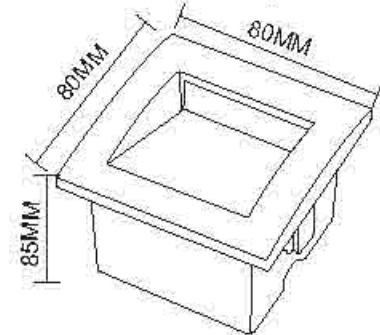

ST084, ST085, ST086, ST087
Name: Outdoor LED 3W Wall Light
Power: 3W
Input voltage: 100-265V AC 50/60Hz
CRI: >80
Die casting Aluminum
Class: I
Color: Silver Grey/Dark Grey/Black/White

Dimension: ST084 Ø80*85MM

ST085 80*80*85MM

ST086 90*90*70MM

ST087 140*70MM