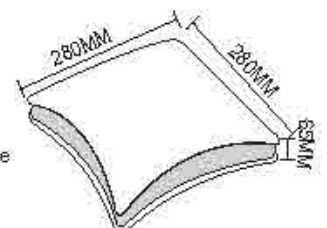

WL6019
Name: Outdoor LED 4x3W Wall Light
Power: 4x3W
Input voltage: 100-265V AC 50/60Hz
CRI: >80
Die casting Aluminum
Class: I
Color: Silver Grey/Dark Grey/Black/White

Dimension: 280x280x65mm