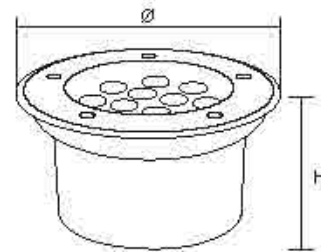

Parameter General Data		Cable	1PC rubber cable 1M H05RN-F 3x1.0mm square
Name: LED 1W-36W Underground Light		Driver	Eaglerise
Item No.		Construction Data	
Power	Please see table below	IP rating	IP67 Waterproof
LED type	1W, 3W, 5W, 6W, 7W, 9W, 12W, 15W, 18W, 24W, 36W	IK rating	IK08
Luminous flux	CREE/Brigelux/Osram	Housing	SUS304/316+Die casting Aluminum
CCT	80lm/W	Protection finishing	Anti-corrosion coating 90~100µm thickness
CRI	2700K, 3000K, 4000K, 6000K, R/G/Y/B	Trim	SUS304/316
Beam angle	80+	Glass	Step tempered Glass, T=8mm.
Dimension	10°, 15°, 30°, 45°, 60°, 90°, 120°	Loading capacity	500 kgs
Cut out	Please see table below	Cable Gland	PG7 IP67
Warranty	5 Years	Gasket	O-ring PMQ silicone seal
Certifications	CE, RoHS	Accessories	
Electrical Data		Mounting Sleeve	Anti-corrosion PVC .Black
Input voltage	90-265V AC		
Insulation class	Class I		

Power	Model	Chip Brand	Driver brand	Material	Dimension	Cutout
1W	DMD-1X1W	CREE/Brigelux/Osram	Eaglerise	SUS316+Die casting Aluminum	Ø65x H80mm	Ø60x H80mm
3W	DMD-3X1W	CREE/Brigelux/Osram	Eaglerise	SUS316+Die casting Aluminum	Ø80x H80mm	Ø75x H80mm
3W	DMD-3X1W	CREE/Brigelux/Osram	Eaglerise	SUS316+Die casting Aluminum	Ø100x H90mm	Ø95x H90mm
5W	DMD-5X1W	CREE/Brigelux/Osram	Eaglerise	SUS316+Die casting Aluminum	Ø120x H90mm	Ø115x H90mm
6W	DMD-6X1W	CREE/Brigelux/Osram	Eaglerise	SUS316+Die casting Aluminum	Ø130x H90mm	Ø115x H90mm
7W	DMD-7X1W	CREE/Brigelux/Osram	Eaglerise	SUS316+Die casting Aluminum	Ø150x H90mm	Ø125x H90mm
9W	DMD-9X1W	CREE/Brigelux/Osram	Eaglerise	SUS316+Die casting Aluminum	Ø160x H90mm	Ø140x H90mm
12W	DMD-12X1W	CREE/Brigelux/Osram	Eaglerise	SUS316+Die casting Aluminum	Ø180x H95mm	Ø155x H90mm
15W	DMD-15X1W	CREE/Brigelux/Osram	Eaglerise	SUS316+Die casting Aluminum	Ø200x H95mm	Ø185x H90mm
18W	DMD-18X1W	CREE/Brigelux/Osram	Eaglerise	SUS316+Die casting Aluminum	Ø220x H95mm	Ø205x H90mm
24W	DMD-24X1W	CREE/Brigelux/Osram	Eaglerise	SUS316+Die casting Aluminum	Ø250x H95mm	Ø235x H90mm
36W	DMD-36X1W	CREE/Brigelux/Osram	Eaglerise	SUS316+Die casting Aluminum	Ø300x H95mm	Ø295x H90mm