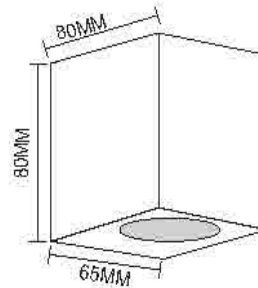

WLD112
Name: Outdoor LED COB 2x 3W/GU10 Up and Down Wall Light
Power: 2x3W/GU10
Input voltage: 100-265V AC 50/60Hz
CRI: >80
Die casting Aluminum
Class: I
Color: Silver Grey/Dark Grey/Black/White

Dimension: 65x80x150mm

WLD113
Name: Outdoor LED COB 3W/GU10 Wall Light
Power: 3W/GU10
Input voltage: 100-265V AC 50/60Hz
CRI: >80
Die casting Aluminum
Class: I
Color: Silver Grey/Dark Grey/Black/White

Dimension: 65x80x80mm