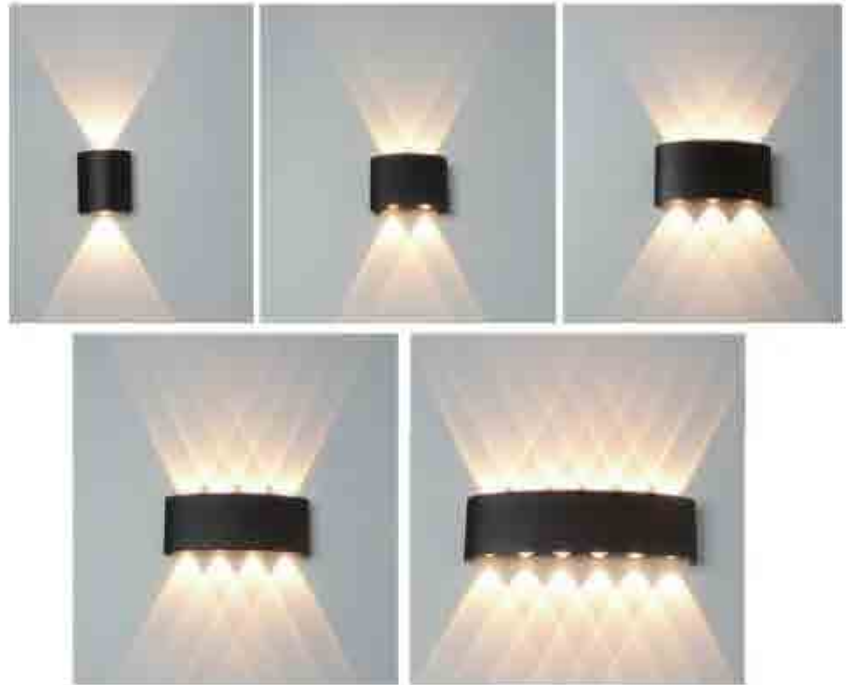

6000K 5000K 4000K 3000K 2700K

WL5116, WL5117, WL5112, WL5113
Name: Outdoor LED 2x3W, 4x3W, 6x3W, 8x3W, 10x3W, 12x3W Wall Light
Power: 2x3W, 4x3W, 6x3W, 8x3W, 10x3W, 12x3W
Input voltage: 100-265V AC 50/60Hz
CRI: >80
Die casting Aluminum
Class: I
Color: Silver Grey/Dark Grey/Black/White

Dimension:
2x3W, 80x70x38mm
4x3W, 120x92x38mm
6x3W, 185x95x40mm
8x3W, 220x95x50mm
10x3W, 230x95x38mm
12x3W, 300x95x38mm