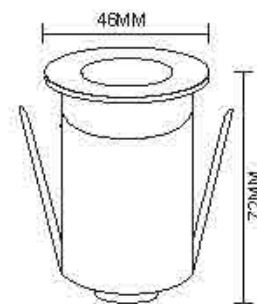

Luminous Intensity Distribution Curve

Illuminance at a Distance

6000K 5000K 4000K 3000K 2700K

Parameter	
General Data	
Name:	3W LED Underground Light/ Deck Light/Step Light
Item No.:	DMM3W COB
Power:	3W
LED type:	CREE XBD, Bridgelux COB
Luminous flux:	80lm/W
CCT:	2700K, 3000K, 4000K, 6000K, R/G/Y/B
CRI:	80+
Beam angle:	40°
Dimension:	Ø46x72 (mm) Diameter x length
Cut out:	With Mounting Sleeve: Ø80x95 (mm) Diameter x Length
Warranty:	5 Years
Certifications:	CE, RoHS
Electrical Data	
Input voltage:	DC 12-24V
Insulation class:	Class III
Cable:	1PC rubber cable 1M H05RN-F 2x0.5mm square
Driver:	Done
Construction Data	
IP rating:	IP67 Waterproof
IK rating:	IK08
Housing:	Solid Passivated (Anodizing) Aluminum CNC machined
Protection finishing:	20~25µm thickness anodized film for housing.
Trim:	SUS316
Glass:	Step tempered Glass. T=8mm
Loading capacity:	500 kgs
Cable Gland:	PG7 IP67
Gasket:	O-ring PMQ silicone seal
Accessories	
Mounting Sleeve:	Anti-corrosion PVC. Black
Clip:	With SUS304 spring that's for deck lights or ceiling lights application