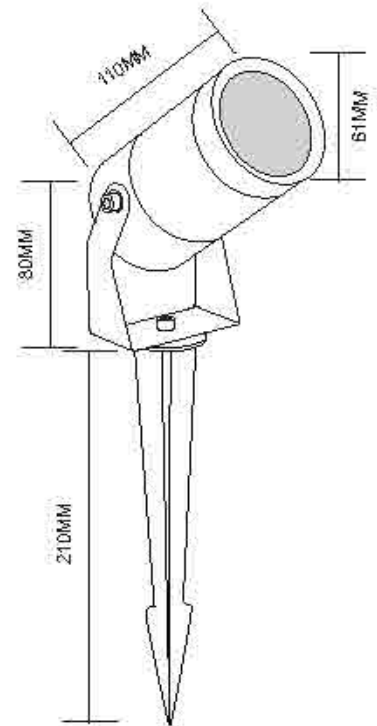

6000K 5000K 4000K 3000K 2700K

max. 50W
GU10

General Data	
Name	GU10 Garden Spike
Item No.	SPH01
Power	Max 50W
Base type	GU10
Dimension	Ø61x110 (mm)
Net weight	0.6kg
Warranty	5 Years
Certifications	CE, RoHS
Electrical Data	
Input voltage	90-265V AC
Insulation class	Class I
Cable	1PC rubber cable 1M H05RN-F 3x0.75mm square
Driver	/
Construction Data	
IP rating	IP67 Waterproof
IK rating	IK08
Housing	6063 Aluminum
Protection finishing	Anti-corrosion coating 90~100µm thickness
Glass	Step tempered Glass, T=8mm
Loading capacity	500 kgs
Cable Gland	PG7 IP 67
Gasket	O-ring PMQ silicone seal
Accessories	
Mounting Spike	Aluminum