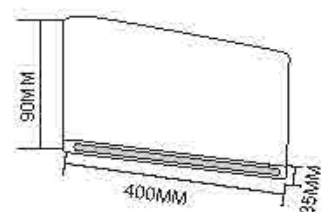

6000K 5000K 4000K 3000K 2700K

WL0116
Name: Outdoor LED COB 2x7W Wall Light
Power: 2x7W
Input voltage: 100-265V AC 50/60Hz
CRI: >80
Die casting Aluminum
Class: I
Color: Silver Grey/Dark Grey/Black/White

Dimension: 200x100x100mm

WL0114, WL0115
Name: Outdoor LED COB 1x7W/2x7W Wall Light
Power: 1x7W/2x7W
Input voltage: 100-265V AC 50/60Hz
CRI: >80
Die casting Aluminum
Class: I
Color: Silver Grey/Dark Grey/Black/White

Dimension: 1X7W/100x100x100mm, 2x7W/200x100x100mm

WL0117
Name: Outdoor LED COB 2x7W Wall Light
Power: 2x7W
Input voltage: 100-265V AC 50/60Hz
CRI: >80
Die casting Aluminum
Class: I
Color: Silver Grey/Dark Grey/Black/White

Dimension: 200x100x100mm

WL5110, WL5111, WL5112, WL5113
Name: Outdoor LED 2x3W/2x6W, 2X10W, 2X12W Wall Light
Power: 2x3W, 2x6W, 2X10W, 2X12W
Input voltage: 100-265V AC 50/60Hz
CRI: >80
Die casting Aluminum
Class: I
Color: Silver Grey/Dark Grey/Black/White

Dimension:
2x3W, 115x90x35mm
2x6W, 175x90x35mm
2X10W, 300x90x35mm
2X12W, 400x90x35mm