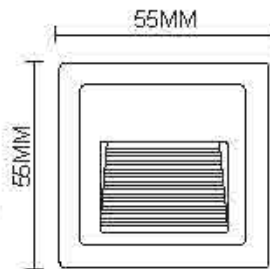

ST690S, WL690L
Name: Outdoor LED 1W/3W Recessed Step Light
Power: 1W/3W
Input voltage: 100-265V AC 50/60Hz
CRI: >80
Die casting Aluminum
Class: I
Color: Silver Grey/Dark Grey/Black/White

Dimension: 1W/55x55x45mm, 3W/80x80x50mm