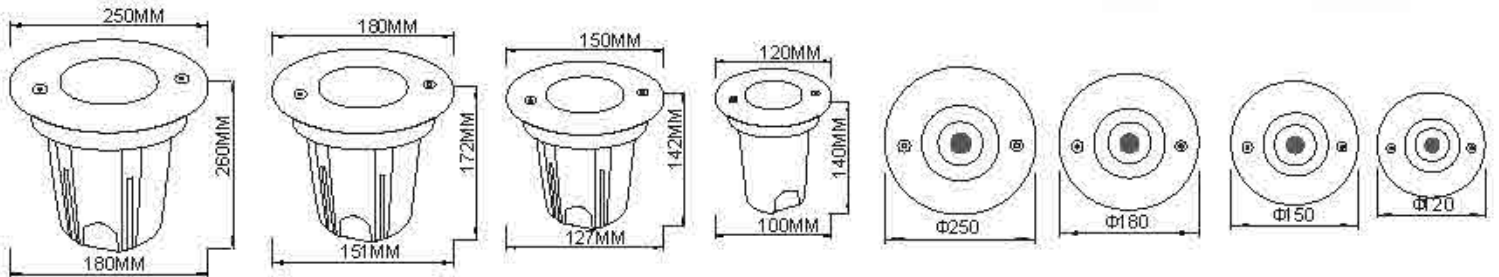

6000K 5000K 4000K 3000K 2700K

Parameter		Cable	1PC rubber cable 1MH05RN-F 3x1.0mm square
General Data		Driver	Eaglerise
Name: LED COB 5W-30W Underground Light		Construction Data	
Item No.	Please see table below	IP rating	IP67 Waterproof
Power	5W,10W,15W, 20W, 30W	IK rating	IK08
LED type	CREE/Brigelux/Osram COB	Housing	Die casting ADC #12 Aluminum
Luminous flux	80lm/W	Protection finishing	Anti-corrosion coating 90~100µm thickness
CCT	2700K, 3000K, 4000K, 6000K, R/G/Y/B	Trim	SUS316
CRI	80+	Glass	Step tempered Glass. T=8mm
Beam angle	60°	Loading capacity	500 kgs
Dimension	Please see table below	Cable Gland	P G7 IP67
Cut out	Please see table below	Gasket	O-ring PMQ silicone seal
Warranty	5 Years	Accessories	
Certifications	CE, RoHS	Mounting Sleeve	Anti-corrosion PVC. Black
Electrical Data			
Input voltage	90-265V AC		
Insulation class	Class I		

Power	Model	Chip Brand	Driver brand	Material	Dimension
5W	UG601A	CREE /Brigelux/Osram	Eaglerise	SUS316+ ADC#12 Aluminum	Ø120x140mm
10W	UG602A	CREE /Brigelux/Osram	Eaglerise	SUS316+ ADC#12 Aluminum	Ø150x142mm
15W	UG604A	CREE /Brigelux/Osram	Eaglerise	SUS316+ ADC#12 Aluminum	Ø180x172mm
20W	UG606A	CREE /Brigelux/Osram	Eaglerise	SUS316+ ADC#12 Aluminum	Ø250x260mm
30W	UG607A	CREE /Brigelux/Osram	Eaglerise	SUS316+ ADC#12 Aluminum	Ø250x260mm