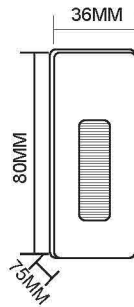

ST02-C

Name: Indoor LED 3W Step Light
Power: 3W
Input voltage: 100-265V AC 50/60Hz
CRI:>80
Aluminum
Color: Silver Grey/Dark Grey/Black/White

Dimension: 75x36x80mm
Cutout: 32x70x45mm

ST02-D

Name: Indoor LED 3W Step Light
Power: 3W
Input voltage: 100-265V AC 50/60Hz
CRI:>80
Aluminum
Color: Silver Grey/Dark Grey/Black/White

Dimension: 75x36x80mm
Cutout: 32x70x45mm

ST03-A

Name: Indoor LED 3W Step Light
Power: 3W
Input voltage: 100-265V AC 50/60Hz
CRI:>80
Aluminum
Color: Silver Grey/Dark Grey/Black/White

Dimension: 75x36x80mm
Cutout: 32x70x45mm

WL0803R, WL0803S
Name: Indoor LED 3W Step Light
Power: 3W
Input voltage: 100-265V AC 50/60Hz
CRI:>80
Aluminum
Color: Silver Grey/Dark Grey/Black/White

Dimension: Ø80*H73mm, 80*80*73mm
Cutout: Ø75mm