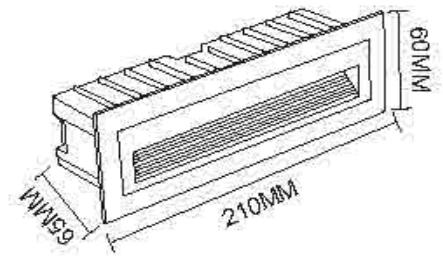

ST 706S, ST 706L
Name: Outdoor LED 3W/6W Recessed Step Light
Power: 3W/6W
Input voltage: 100-265V AC 50/60Hz
CRI: >80
Die casting Aluminum
Class I
Color: Silver Grey/Dark Grey/Black/White

Dimension: 3W/105x60x60mm, 6W/ 210x65x60mm