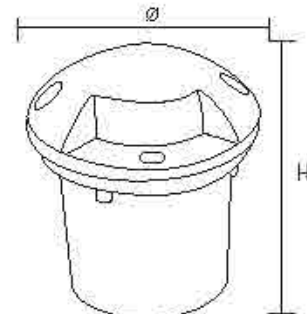

6000K 5000K 4000K 3000K 2700K

Parameter		Cable	1PC rubber cable 1M H05RN-F 3x1.0mm square
General Data		Driver	Eaglerise
Name: LED COB 3W-24W Side Emitting Underground Light		Construction Data	
Item No.	Please see table below	IP rating	IP67 Waterproof
Power	3W, 5W, 6W, 9W, 12W, 18W,	IK rating	IK08
LED type	CREE/Brigelix/Osram	Housing	Die casting Aluminum
Luminous flux	50lm/W	Protection finishing	Anti-corrosion coating 90-100µm thickness
CCT	2700K, 3000K, 4000K, 6000K, R/G/Y/B	Trim	Die casting Aluminum
CRI	80+	Glass	Step tempered Glass. T=8mm
Beam angle	C1, C2, C3, C4	Loading capacity	500 kgs
Dimension	Please see table below	Cable Gland	PG7 IP67
Cut out	Please see table below	Gasket	O-ring PMQ silicone seal
Warranty	5 Years	Accessories	
Certifications	CE, RoHS	Mounting Sleeve	Anti-corrosion PVC. Black
Input voltage	90-265V AC		
Insulation class	Class I		

Power	Model	Chip Brand	Driver brand	Material	Dimension	Cutout
3W	DMH-3X1W	CREE/Brigelix/Osram	Eaglerise	Die casting Aluminum	Ø100xH120mm	Ø95x90mm
5W	DMH-5X1W	CREE/Brigelix/Osram	Eaglerise	Die casting Aluminum	Ø120xH120mm	Ø116x90mm
6W	DMH-6X1W	CREE/Brigelix/Osram	Eaglerise	Die casting Aluminum	Ø150xH120mm	Ø135x90mm
9W	DMH-9X1W	CREE/Brigelix/Osram	Eaglerise	Die casting Aluminum	Ø160xH120mm	Ø145x100mm
12W	DMH-12X1W	CREE/Brigelix/Osram	Eaglerise	Die casting Aluminum	Ø180xH120mm	Ø165x90mm
15W	DMH-18X1W	CREE/Brigelix/Osram	Eaglerise	Die casting Aluminum	Ø200xH120mm	Ø185x90mm