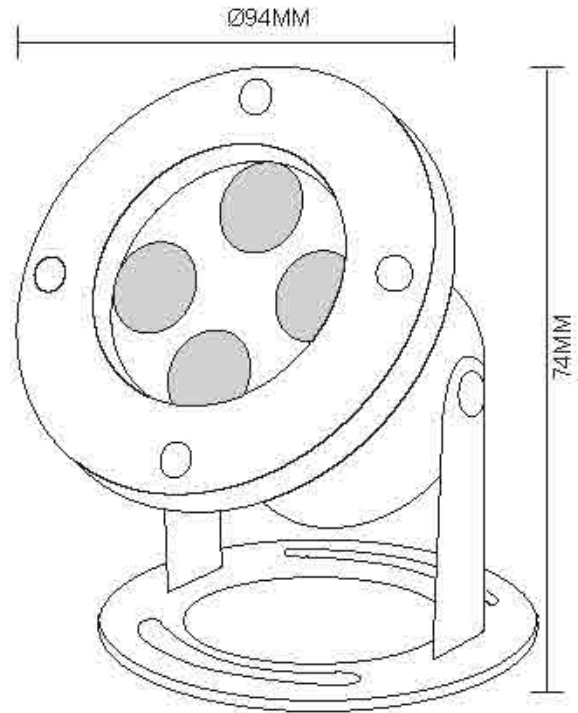

6000K 5000K 4000K 3000K 2700K

Parameter	
General Data	
Name:	LED 3x1W, 3X3W, 4X1W,4X3W Underwater Light
Item No.	SDD
Power	3x1W, 3X3W, 4X1W,4X3W
LED type	CRE E/Brigellux/Osram
Luminous flux	80lm/W
CCT	2700K, 3000K, 4000K, 6000K, R/G/Y/B
CRI	80+
Beam angle	30°, 45°, 60°, 90°, 120°
Dimension	Ø94x74mm
Warranty	5 Years
Certifications	CE, RoHS
Electrical Data	
Input voltage	DC12V
Insulation class	Class III
Cable	1PC rubber cable 1M H05RN-F 2x1.0mm square,
Driver	Done
Construction Data	
IP rating	IP68 Waterproof
IK rating	IK08
Housing	SUS304
Protection finishing	SUS
Glass	Step tempered Glass. T=10mm.
Loading capacity	500 kgs
Cable Gland	IP68
Gasket	O-ring PMQ silicone seal