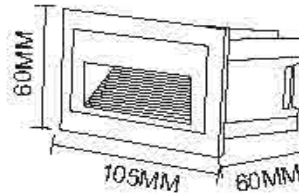

6000K 5000K 4000K 3000K 2700K

ST 705S, ST 705L
Name: Outdoor LED 3W/6W Recessed Step Light
Power: 3W/6W
Input voltage: 100-265V AC 50/60Hz
CRI: >80
Die casting Aluminum
Class I
Color: Silver Grey/Dark Grey/Black/White

Dimension: 3W/105x60x60mm, 6W/ 210x65x60mm

ST 706S, ST 706L
Name: Outdoor LED 3W/6W Recessed Step Light
Power: 3W/6W
Input voltage: 100-265V AC 50/60Hz
CRI: >80
Die casting Aluminum
Class I
Color: Silver Grey/Dark Grey/Black/White

Dimension: 3W/105x60x60mm, 6W/ 210x65x60mm