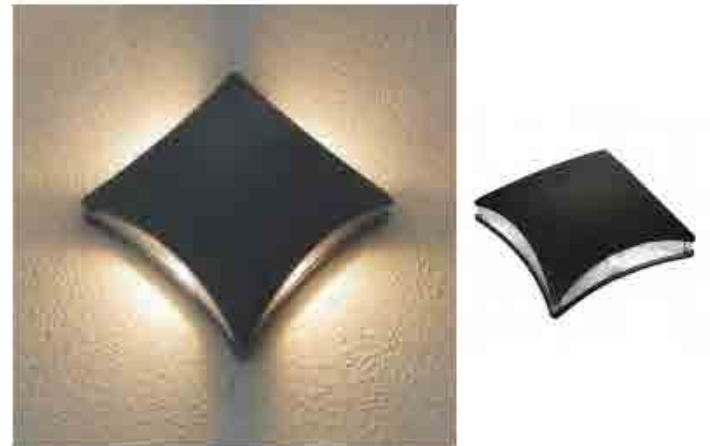

6000K 5000K 4000K 3000K 2700K

WL6011
Name: Outdoor LED 3W Wall Light
Power: 3x1W
Input voltage: 100-265V AC 50/60Hz
CRI: >80
Die casting Aluminum
Class: I
Color: Silver Grey/Dark Grey/Black/White

Dimension: 80x80x50mm

WL6012
Name: Outdoor LED 3W Wall Light
Power: 3x1W
Input voltage: 100-265V AC 50/60Hz
CRI: >80
Die casting Aluminum
Class: I
Color: Silver Grey/Dark Grey/Black/White

Dimension: Ø160x95mm

WL6013
Name: Outdoor LED 4W Wall Light
Power: 4x1W
Input voltage: 100-265V AC 50/60Hz
CRI: >80
Die casting Aluminum
Class: I
Color: Silver Grey/Dark Grey/Black/White

Dimension: 160x160x100mm

WL6019
Name: Outdoor LED 4x3W Wall Light
Power: 4x3W
Input voltage: 100-265V AC 50/60Hz
CRI: >80
Die casting Aluminum
Class: I
Color: Silver Grey/Dark Grey/Black/White

Dimension: 280x280x65mm