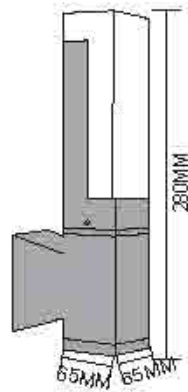

6000K 5000K 4000K 3000K 2700K