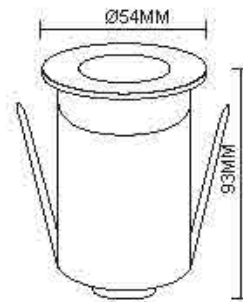

6000K 5000K 4000K 3000K 2700K

Parameter	
General Data	
Name	3W/5W LED COB Underground Light/ Deck Light/Step Light
Item No.	DML3W,DMLS5W
Power	3W/5W
LED type	CREE XBD
Luminous flux	80lm/W
CCT	2700K, 3000K, 4000K, 6000K, R/G/Y/B
CRI	80+
Beam angle	40°
Dimension	Ø54x93 (mm) Diameter x length
Cut out	With Mounting Sleeve: Ø52x125 (mm) Diameter x length
Warranty	5 Years
Certifications	CE, RoHS
Electrical Data	
Input voltage	DC12-24V
Insulation class	Class III
Cable	1PC rubber cable 1M H05RN-F 2x0.5mm square
Driver	/
Construction Data	
IP rating	IP67 Waterproof
IK rating	IK08
Housing	Solid Passivated (Anodizing) Aluminum CNC machined
Protection finishing	20~25µm thickness anodized film for housing.
Trim	Aluminum 6063
Glass	Step tempered Glass. T=8mm.
Loading capacity	500 kgs
Cable Gland	PG7 IP67
Gasket	O-ring PMQ silicone seal
Accessories	
Mounting Sleeve	Anti-corrosion PVC. Black
Clip	With SUS304 spring that's for deck lights or ceiling lights application