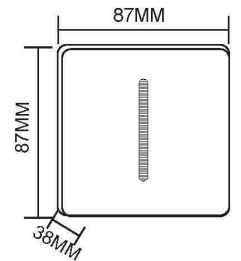

Dimension: 87x87x38mm
Cutout: 73*73*H80mm

ST01-F

Name: Indoor LED 3W Step Light
Power: 3W
Input voltage: 100-265V AC 50/60Hz
CRI: >80
Aluminum
Color: Silver Grey/Dark Grey/Black/White

Dimension: 87x87x38mm
Cutout: 73*73*H80mm