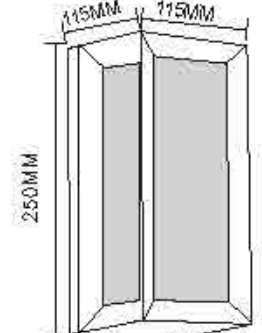

WL0716
Name: Outdoor LED 10W/E27 Wall Light
Power: 10W E27
Input voltage: 100-265V AC 50/60Hz
CRI: >80
Die casting Aluminum
Class: I
Color: Silver Grey/Dark Grey/Black/White

Dimension: 115x115x250mm