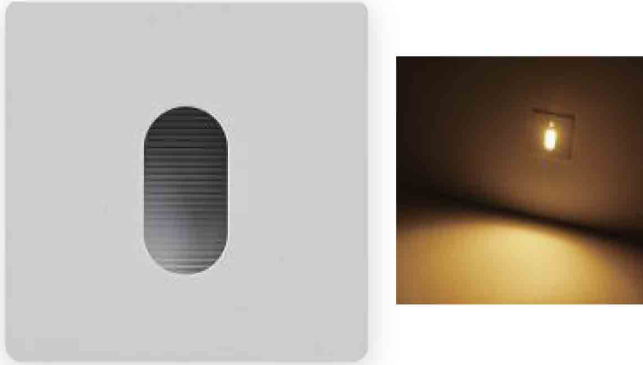

6000K 5000K 4000K 3000K 2700K

CREE EAGLE EYE I

ST01-E

Name: Indoor LED 3W Step Light
Power: 3W
Input voltage: 100-265V AC 50/60Hz
CRI: >80
Aluminum
Color: Silver Grey/Dark Grey/Black/White

Dimension: 87x87x38mm
Cutout: 73*73*H80mm