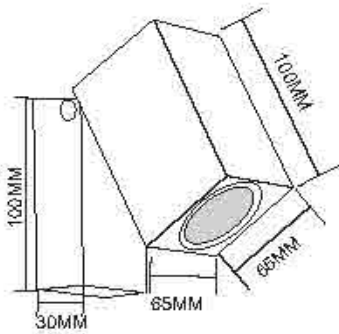

VL0124
Name: Outdoor LED COB 5W Wall Light
Power: 5W
Input voltage: 100-265V AC 50/60Hz
CRI: >80
Die casting Aluminum
Class: I
Color: Silver Grey/Dark Grey/Black/White

Dimension: 100x65x65mm