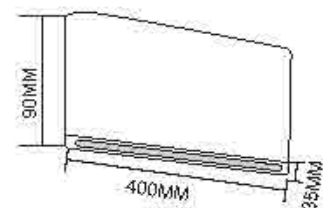

6000K 5000K 4000K 3000K 2700K

WL0116
Name: Outdoor LED COB 2x7W Wall Light
Power: 2x7W
Input voltage: 100-265V AC 50/60Hz
CRI: >80
Die casting Aluminum
Class: I
Color: Silver Grey/Dark Grey/Black/White

Dimension: 200x100x100mm

WL0114, WL0115
Name: Outdoor LED COB 1x7W/ 2x7W Wall Light
Power: 1x7W/ 2x7W
Input voltage: 100-265V AC 50/60Hz
CRI: >80
Die casting Aluminum
Class: I
Color: Silver Grey/Dark Grey/Black/White

Dimension: 1x7W/100x100x100mm, 2x7W/200x100x100mm

WL0117
Name: Outdoor LED COB 2x7W Wall Light
Power: 2x7W
Input voltage: 100-265V AC 50/60Hz
CRI: >80
Die casting Aluminum
Class: I
Color: Silver Grey/Dark Grey/Black/White

Dimension: 200x100x100mm

WL5110, WL5111, WL5112, WL5113
Name: Outdoor LED 2x3W, 2x6W, 2X10W, 2X12W Wall Light
Power: 2x3W, 2x6W, 2X10W, 2X12W
Input voltage: 100-265V AC 50/60Hz
CRI: >80
Die casting Aluminum
Class: I
Color: Silver Grey/Dark Grey/Black/White

Dimension:
2x3W, 115x90x35mm
2x6W, 175x90x35mm
2X10W, 300x90x35mm
2X12W, 400x90x35mm