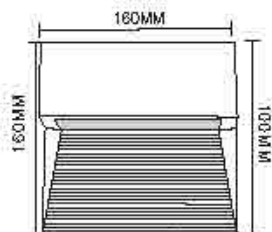

6000K 5000K 4000K 3000K 2700K

WL6011
Name: Outdoor LED 3W Wall Light
Power: 3x1W
Input voltage: 100-265V AC 50/60Hz
CRI: >80
Die casting Aluminum
Class: I
Color: Silver Grey/Dark Grey/Black/White

Dimension: 80x80x50mm

WL6012
Name: Outdoor LED 3W Wall Light
Power: 3x1W
Input voltage: 100-265V AC 50/60Hz
CRI: >80
Die casting Aluminum
Class: I
Color: Silver Grey/Dark Grey/Black/White

Dimension: Ø160x95mm

WL6013
Name: Outdoor LED 4W Wall Light
Power: 4x1W
Input voltage: 100-265V AC 50/60Hz
CRI: >80
Die casting Aluminum
Class: I
Color: Silver Grey/Dark Grey/Black/White

Dimension: 160x160x100mm

WL6019
Name: Outdoor LED 4x3W Wall Light
Power: 4x3W
Input voltage: 100-265V AC 50/60Hz
CRI: >80
Die casting Aluminum
Class: I
Color: Silver Grey/Dark Grey/Black/White

Dimension: 280x280x65mm