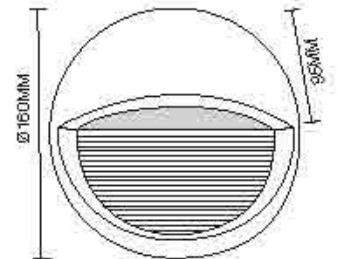

WL6012
Name: Outdoor LED 3W Wall Light
Power: 3x1W
Input voltage: 100-265V AC 50/60Hz
CRI: >80
Die casting Aluminum
Class: I
Color: Silver Grey/Dark Grey/Black/White

Dimension: Ø160x95mm

WL6013
Name: Outdoor LED 4W Wall Light
Power: 4x1W
Input voltage: 100-265V AC 50/60Hz
CRI: >80
Die casting Aluminum
Class: I
Color: Silver Grey/Dark Grey/Black/White

Dimension: 160x160x100mm