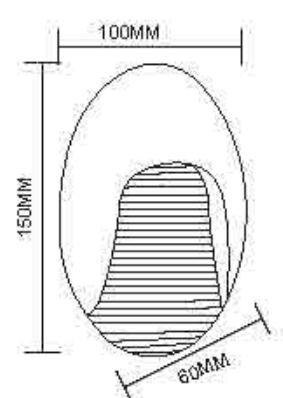

WL0127
Name: Outdoor LED 1X3W Wall Light
Power: 1X3W
Input voltage: 100-265V AC 50/60Hz
CRI: >80
Die casting Aluminum
Class: I
Color: Silver Grey/Dark Grey/Black/White

Dimension: 100x60x150mm