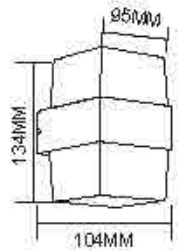

WL801, WL802
Name: Outdoor LED 7W /2x7W Wall Light
Power: 7W /2x7W
Input voltage: 100-265V AC 50/60Hz
CRI:>80
Die casting Aluminum
Class: I
Color: Silver Grey/Dark Grey/Black/White

Dimension: 7W/95x104x80mm, 2x7W/95x104x134mm