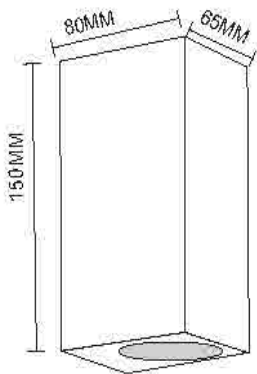

WLD112
Name: Outdoor LED COB 2x 3W/GU10 Up and Down Wall Light
Power: 2x3W/GU10
Input voltage: 100-265V AC 50/60Hz
CRI: >80
Die casting Aluminum
Class: I
Color: Silver Grey/Dark Grey/Black/White

Dimension: 65x80x150mm

WLD113
Name: Outdoor LED COB 3W/GU10 Wall Light
Power: 3W/GU10
Input voltage: 100-265V AC 50/60Hz
CRI: >80
Die casting Aluminum
Class: I
Color: Silver Grey/Dark Grey/Black/White

Dimension: 65x80x80mm