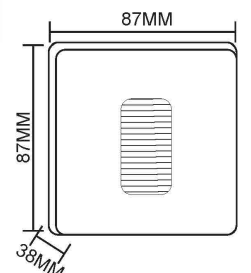

6000K 5000K 4000K 3000K 2700K

CREE EAGLE ESE I

Name: Indoor LED 3W Step Light
Power: 3W
Input voltage: 100-265V AC 50/60Hz
CRI:>80
Aluminum
Color: Silver Grey/Dark Grey/Black/White

Dimension: 87x87x38mm
Cutout:73*73*H80mm

Name: Indoor LED 3W Step Light
Power: 3W
Input voltage: 100-265V AC 50/60Hz
CRI:>80
Aluminum
Color: Silver Grey/Dark Grey/Black/White

Dimension: 87x87x38mm
Cutout:73*73*H80mm

Name: Indoor LED 3W Step Light
Power: 3W
Input voltage: 100-265V AC 50/60Hz
CRI:>80
Aluminum
Color: Silver Grey/Dark Grey/Black/White

Dimension: 87x87x38mm
Cutout:73*73*H80mm

ST01-D

Name: Indoor LED 3W Step Light
Power: 3W
Input voltage: 100-265V AC 50/60Hz
CRI:>80
Aluminum
Color: Silver Grey/Dark Grey/Black/White

Dimension: 87x87x38mm
Cutout:73*73*H80mm