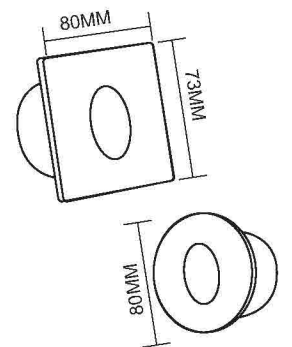

WL0803R, WL0803S
Name: Indoor LED 3W Step Light
Power: 3W
Input voltage: 100-265V AC 50/60Hz
CRI:>80
Aluminum
Color: Silver Grey/Dark Grey/Black/White

Dimension: Ø80*H73mm, 80*80*73mm
Cutout: Ø75mm