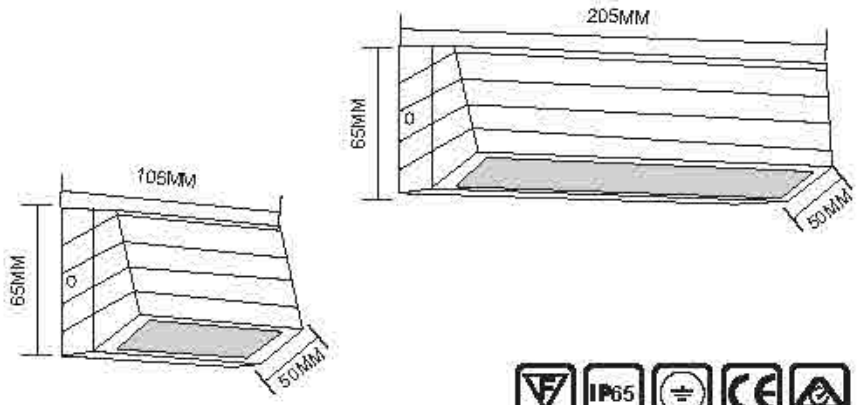

6000K 5000K 4000K 3000K 2700K

ST693, 694
Name: Outdoor LED 6W /12W Wall Light
Power: 6W /12W
Input voltage: 100-265V AC 50/60Hz
CRI: >80
Die casting Aluminum
Class: I
Color: Silver Grey/Dark Grey/Black/White

Dimension: 6W/105X65X60mm, 12W/205X65X50mm