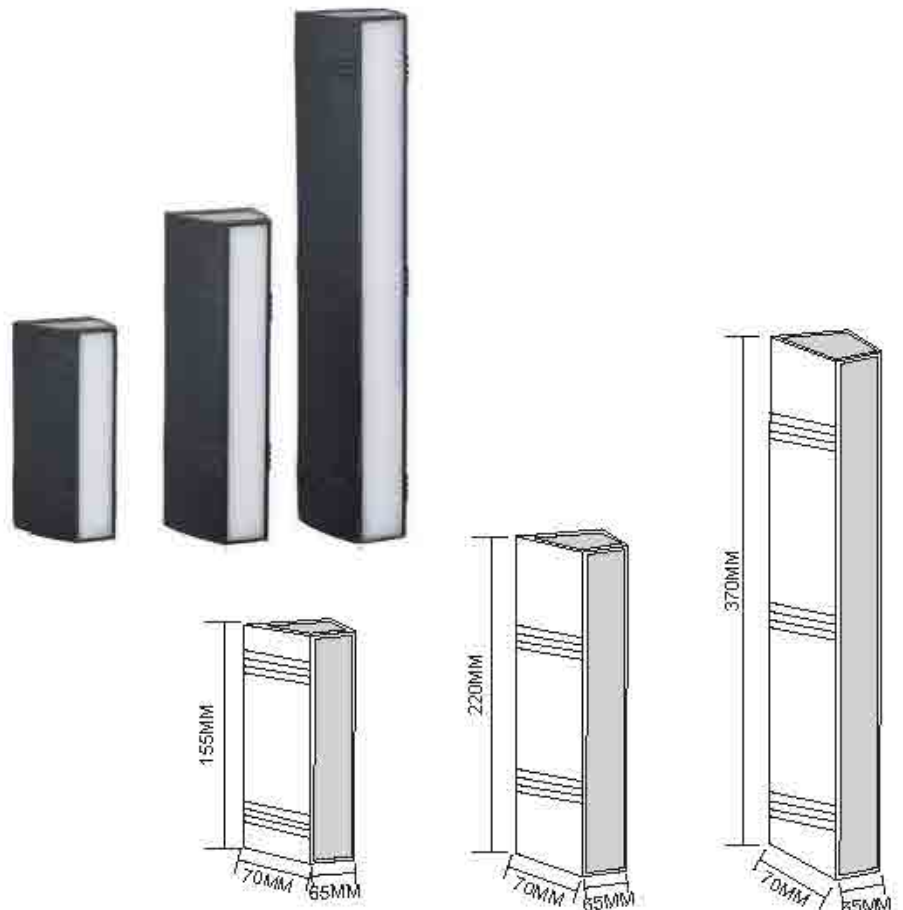

6000K 5000K 4000K 3000K 2700K

WL8803
Name: Outdoor LED 12W Wall Light
Power: 12W
Input voltage: 100-265V AC 50/60Hz
CRI: >80
Die casting Aluminum
Class: I
Color: Silver Grey/Dark Grey/Black/White

Dimension: 16x9x14mm

WL8805, WL8806, WL8807,
Name: Outdoor LED 12W/18W/24W Wall Light
Power: 12W/18W/24W
Input voltage: 100-265V AC 50/60Hz
CRI: >80
Die casting Aluminum
Class: I
Color: Silver Grey/Dark Grey/Black/White

Dimension: 12W/70x65x155mm
18W/70x65x220mm
24W/70x65x370mm