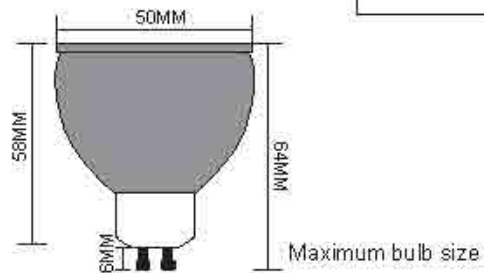

max. 50W
GU10

General Data		Construction Data	
Name	GU10 Underground Light	IP rating	IP67 Waterproof
Item No.	HT-GU10	IK rating	IK08
Power	Max 50W	Housing	Solid Passivated (Anodizing) Aluminum CNC machined
Base type	GU10	Protection finishing	20~25µm thickness anodized film for housing, Dark grey
Luminous flux	/	Trim	SUS316
CCT	/	Glass	Step tempered Glass, T=8mm
CRI	/	Loading capacity	500 kgs
Beam angle	/	Cable Gland	PG7 IP67
Dimension	∅120x135 (mm) Diameter x length	Gasket	O-ring PMQ silicone seal
Cut out	∅100x145 (mm) Diameter x length	Accessories	
Net weight	0.83kg	Mounting Sleeve	Anti-corrosion PVC, Black
Warranty	5 Years	Clip	/
Certifications	CE, RoHS		
Electrical Data			
Input voltage	90-265VAC		
Insulation class	Class I		
Cable	1PC rubber cable 1M H05RN-F 3x0.75mm square		
Driver	/