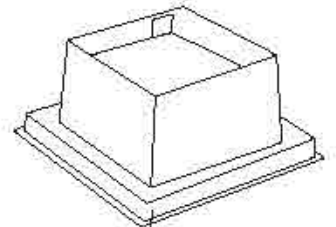

6000K 5000K 4000K 3000K 2700K

Parameter		Cable	1PC rubber cable 1M H05RN-F 3x1.0mm square
General Data		Driver	Eaglerise
Name:	LED 3W-36W Linear Underground Light	Construction Data	
Item No.	Please see table below	IP rating	IP67 Waterproof
Power	3W, 6W, 12W, 18W, 24W, 36W	IK rating	IK08
LED type	CREE/Brigelux/Osram	Housing	SUS304/316+Die casting Aluminum
Luminous flux	80lm/W	Protection finishing	Anti-corrosion coating 90~100µm thickness
CCT	2700K, 3000K, 4000K, 6000K, R/G/Y/B	Trim	SUS304/316
CRI	80+	Glass	Step tempered Glass. T=8mm.
Beam angle	10°, 15°, 30°, 45°, 60°, 90°, 120°	Loading capacity	500 kgs
Dimension	Please see table below	Cable Gland	PG7 IP67
Cut out	Please see table below	Gasket	O-ring PMQ silicone seal
Warranty	5 Years	Accessories	
Certifications	CE, RoHS	Mounting Sleeve	Anti-corrosion PVC. Black
Electrical Data			
Input voltage	90-265V AC		
Insulation class	Class I		

Power	Model	Chip Brand	Driver brand	Material	Dimension	Cutout
3W	DMF-3X1W	CREE/Brigelux/Osram	Eaglerise	SUS316+Die casting Aluminum	95x95x90mm	L90xW90xH90mm
4W	DMF-4X1W	CREE/Brigelux/Osram	Eaglerise	SUS316+Die casting Aluminum	120x120x90mm	L115xW115xH90mm
5W	DMF-5X1W	CREE/Brigelux/Osram	Eaglerise	SUS316+Die casting Aluminum	140x140x90mm	L135xW135xH90mm
9W	DMF-9X1W	CREE/Brigelux/Osram	Eaglerise	SUS316+Die casting Aluminum	150x150x90mm	L135xW135xH90mm
9W	DMF-9X1W	CREE/Brigelux/Osram	Eaglerise	SUS316+Die casting Aluminum	160x160x90mm	L155xW155xH90mm
12W	DMF-12X1W	CREE/Brigelux/Osram	Eaglerise	SUS316+Die casting Aluminum	190x190x90mm	L180xW180xH90mm
18W	DMF-18X1W	CREE/Brigelux/Osram	Eaglerise	SUS316+Die casting Aluminum	200x200x90mm	L185xW185xH90mm
24W	DMF-24X1W	CREE/Brigelux/Osram	Eaglerise	SUS316+Die casting Aluminum	220x220x90mm	L205xW205xH90mm
24W	DMF-24X1W	CREE/Brigelux/Osram	Eaglerise	SUS316+Die casting Aluminum	250x250x90mm	L235xW235xH90mm
36W	DMF-36X1W	CREE/Brigelux/Osram	Eaglerise	SUS316+Die casting Aluminum	300x300x90mm	L285xW285xH90mm