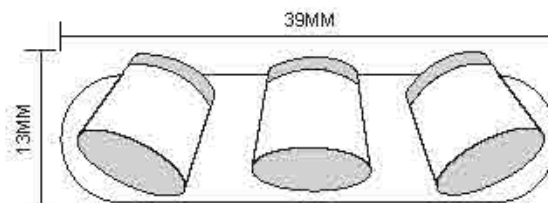

6000K 5000K 4000K 3000K 2700K

WL9801, WL9802, WL9803,
Name: Outdoor LED 5W/10W/15W Wall Light
Power: 5W/10W/15W
Input voltage: 100-265V AC 50/60Hz
CRI: >80
Die casting Aluminum
Class: I
Color: Silver Grey/Dark Grey/Black/White

Dimension: 5W/13mm×13mm
10W/26mm×13mm
15W/39mm×13mm