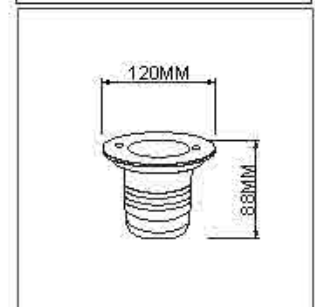

max. 50W
GU10

General Data		Construction Data	
Name	GU10 Underground Light	IP rating	IP67 Waterproof
Item No.	HT-GU10	IK rating	IK08
Power	Max 50W	Housing	Solid Passivated (Anodizing) Aluminum CNC machined
Base type	GU10	Protection finishing	20~25µm thickness anodized film for housing, Dark grey
Luminous flux	/	Trim	SUS316
CCT	/	Glass	Step tempered Glass, T=8mm
CRI	/	Loading capacity	500 kgs
Beam angle	/	Cable Gland	PG7 IP67
Dimension	∅120x135 (mm) Diameter x length	Gasket	O-ring PMQ silicone seal
Cut out	∅100x145 (mm) Diameter x length	Accessories	
Net weight	0.83kg	Mounting Sleeve	Anti-corrosion PVC, Black
Warranty	5 Years	Clip	/
Certifications	CE, RoHS		
Electrical Data			
Input voltage	90-265VAC		
Insulation class	Class I		
Cable	1PC rubber cable 1M H05RN-F 3x0.75mm square		
Driver	/