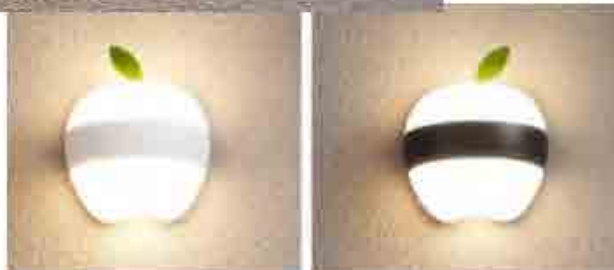

WL8805, WL8806, WL8807,
Name: Outdoor LED 12W/18W/24W Wall Light
Power: 12W/18W/24W
Input voltage: 100-265V AC 50/60Hz
CRI: >80
Die casting Aluminum
Class: I
Color: Silver Grey/Dark Grey/Black/White

Dimension: 12W/70x65x155mm
18W/70x65x220mm
24W/70x65x370mm