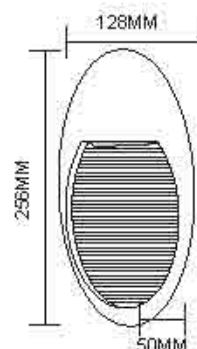

WL8004
Name: Outdoor LED 3W Wall Light
Power: 3W Wall Light
Input voltage: 100-265V AC 50/60Hz
CRI: >80
Die casting Aluminum
Class: I
Color: Silver Grey/Dark Grey/Black/White

Dimension: 256x128x50mm