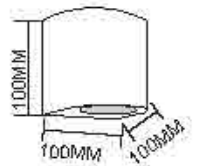

WL0114, WL0115
Name: Outdoor LED COB 1x7W/ 2x7W Wall Light
Power: 1x7W/ 2x7W
Input voltage: 100-265V AC 50/60Hz
CRI: >80
Die casting Aluminum
Class: I
Color: Silver Grey/Dark Grey/Black/White