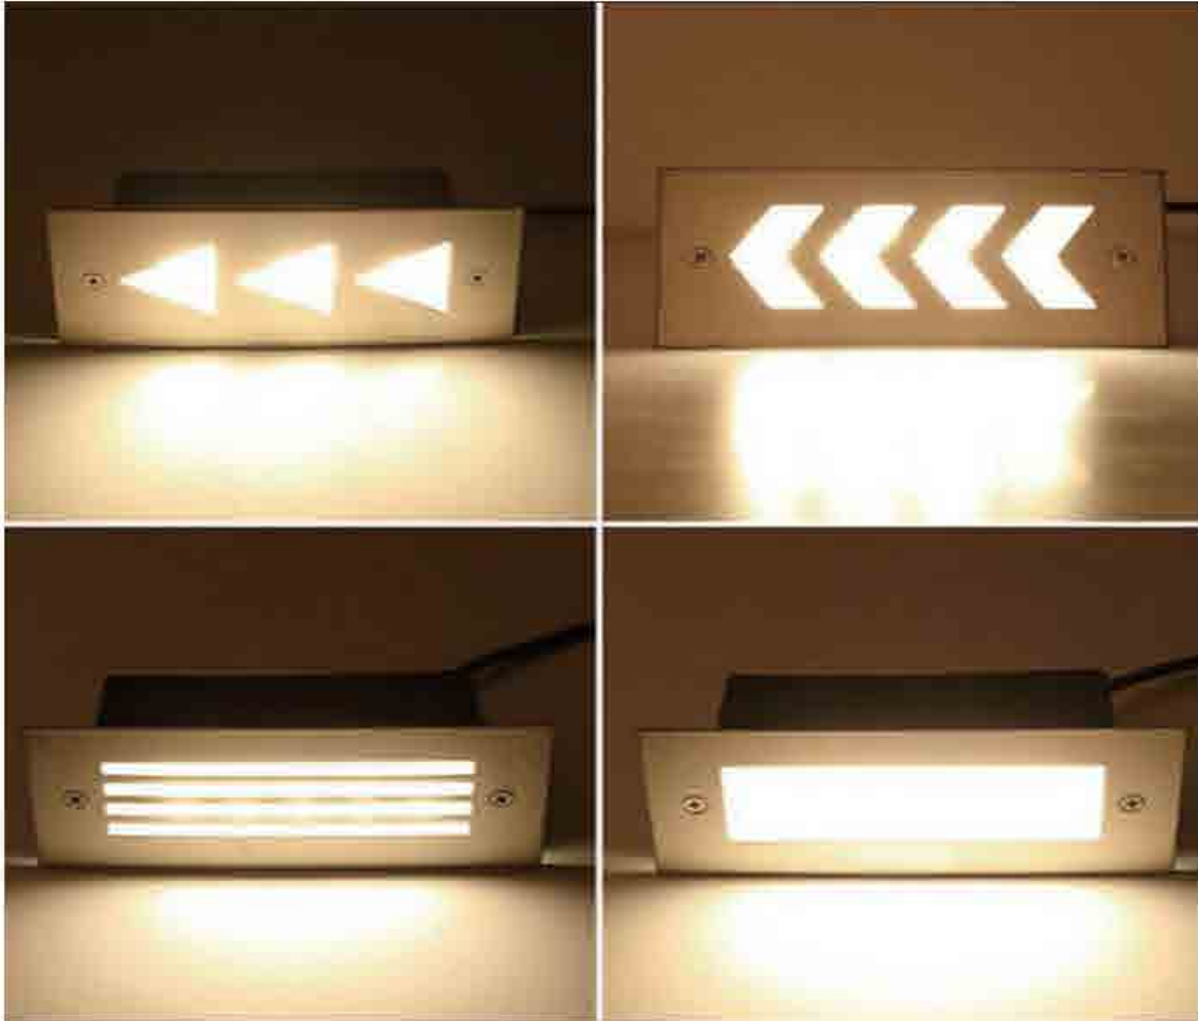

ST 25, ST26, ST27,
Name: Outdoor LED 3W/ 6W Recessed Step Light
Power: 3W/6W
Input voltage: 100-265V AC 50/60Hz
CRI: >80
SUS304/316+Die casting Aluminum
Class: I
Color: Silver Grey/Dark Grey/Black/White

Power	Model	Chip Brand	Driver brand	Material	
3W	ST 25	Epistar SMD	Eaglerise	SUS316/ SUS304+Die casting Aluminum	110x45x55mm
3W	ST 26	Epistar SMD	Eaglerise	SUS316/ SUS304+Die casting Aluminum	110x45x55mm
3W	ST 27	Epistar SMD	Eaglerise	SUS316/ SUS304+Die casting Aluminum	110x45x55mm
6W	ST 25	Epistar SMD	Eaglerise	SUS316/ SUS304+Die casting Aluminum	170x70x55mm
6W	ST 26	Epistar SMD	Eaglerise	SUS316/ SUS304+Die casting Aluminum	170x70x55mm
6W	ST 27	Epistar SMD	Eaglerise	SUS316/ SUS304+Die casting Aluminum	170x70x55mm