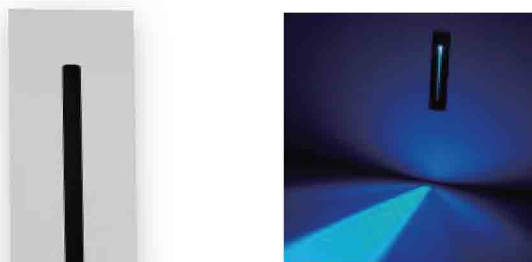

ST02-D

Name: Indoor LED 3W Step Light
Power: 3W
Input voltage: 100-265V AC 50/60Hz
CRI:>80
Aluminum
Color: Silver Grey/Dark Grey/Black/White

Dimension: 75x36x80mm
Cutout: 32x70x45mm

ST03-A

Name: Indoor LED 3W Step Light
Power: 3W
Input voltage: 100-265V AC 50/60Hz
CRI:>80
Aluminum
Color: Silver Grey/Dark Grey/Black/White