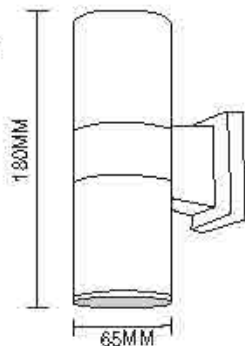

WL0708
Name: Outdoor LED 10W Wall Light/Windowtrick light
Power: 10W
Input voltage: 100-265V AC 50/60Hz
CRI: >80
Die casting Aluminum
Class: I
Color: Silver Grey/Dark Grey/Black/White

Dimension: ∅120x170mm