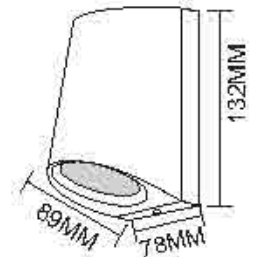

Dimension: 16x9x14mm

WL8805, WL8806, WL8807,
 Name: Outdoor LED 12W/18W/24W Wall Light
 Power: 12W/18W/24W
 Input voltage: 100-265V AC 50/60Hz
 CRI: >80
 Die casting Aluminum
 Class: I
 Color: Silver Grey/Dark Grey/Black/White

Dimension: 12W/70x65x155mm
 18W/70x65x220mm
 24W/70x65x370mm

6000K 5000K 4000K 3000K 2700K

WL3001
Name: Outdoor LED 10W Wall Light
Power: 10W Wall Light
Input voltage: 100-265V AC 50/60Hz
CRI: >80
Die casting Aluminum
Class: I
Color: Silver Grey/Dark Grey/Black/White

Dimension: 192x97x75mm

WL3002
Name: Outdoor LED 5W Wall Light
Power: 5W Wall Light
Input voltage: 100-265V AC 50/60Hz
CRI: >80
Die casting Aluminum
Class: I
Color: Silver Grey/Dark Grey/Black/White

Dimension: 132x89x78mm