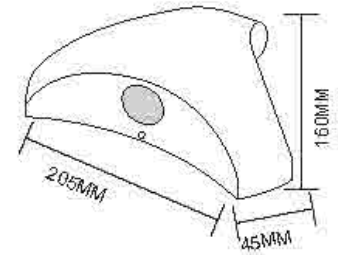

WL0120, WL0121, WL0122
Name: Outdoor LED 5W/10W/15W Wall Light
Power: 5W/10W/15W
Input voltage: 100-265V AC 50/60Hz
CRI: >80
Die casting Aluminum
Class: I
Color: Silver Grey/Dark Grey/Black/White

Dimension: 5w/92x95x90mm, 10W/120x125x120mm, 15W/155x150x145mm