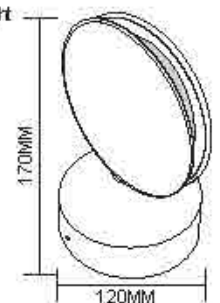

WL0708
Name: Outdoor LED 10W Wall Light/Windowtrick light
Power: 10W
Input voltage: 100-265V AC 50/60Hz
CRI: >80
Die casting Aluminum
Class: I
Color: Silver Grey/Dark Grey/Black/White

Dimension: ∅120x170mm