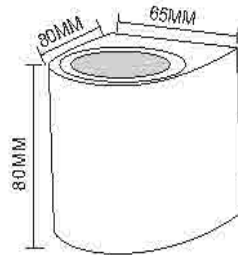

WLD111
Name: Outdoor LED COB 3W/GU10 Wall Light
Power: 3W/GU10
Input voltage: 100-265V AC 50/60Hz
CRI: >80
Die casting Aluminum
Class: I
Color: Silver Grey/Dark Grey/Black/White

Dimension: 65x80x80mm

WLD110
Name: Outdoor LED COB 2x 3W/GU10 Up and Down Wall Light
Power: 2x3W/GU10
Input voltage: 100-265V AC 50/60Hz
CRI: >80
Die casting Aluminum
Class: I
Color: Silver Grey/Dark Grey/Black/White

Dimension: 65x80x150mm