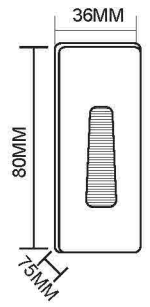

ST02-C

Name: Indoor LED 3W Step Light
Power: 3W
Input voltage: 100-265V AC 50/60Hz
CRI:>80
Aluminum
Color: Silver Grey/Dark Grey/Black/White

Dimension: 75x36x80mm
Cutout: 32x70x45mm

ST02-D

Name: Indoor LED 3W Step Light
Power: 3W
Input voltage: 100-265V AC 50/60Hz
CRI:>80
Aluminum
Color: Silver Grey/Dark Grey/Black/White

Dimension: 75x36x80mm
Cutout: 32x70x45mm

ST03-A

Name: Indoor LED 3W Step Light
Power: 3W
Input voltage: 100-265V AC 50/60Hz
CRI:>80
Aluminum
Color: Silver Grey/Dark Grey/Black/White

Dimension: 75x36x80mm
Cutout: 32x70x45mm

WL0803R, WL0803S
Name: Indoor LED 3W Step Light
Power: 3W
Input voltage: 100-265V AC 50/60Hz
CRI:>80
Aluminum
Color: Silver Grey/Dark Grey/Black/White

Dimension: Ø80*H73mm, 80*80*73mm
Cutout: Ø75mm