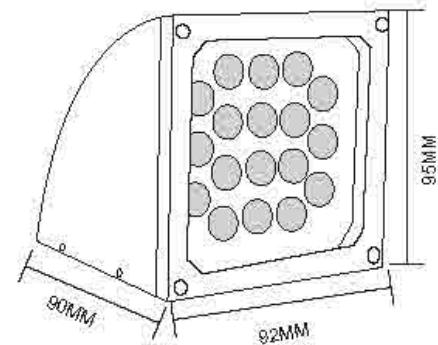

WL0120, WL0121, WL0122
Name: Outdoor LED 5W/10W/15W Wall Light
Power: 5W/10W/15W
Input voltage: 100-265V AC 50/60Hz
CRI: >80
Die casting Aluminum
Class: I
Color: Silver Grey/Dark Grey/Black/White

Dimension: 5w/92x95x90mm, 10W/120x125x120mm, 15W/155x150x145mm