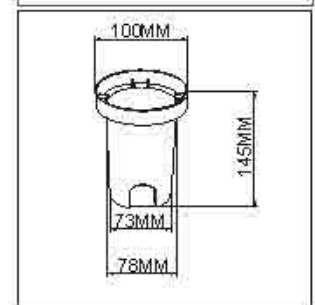

max. 50W
GU10

General Data		Construction Data	
Name	GU10 Underground Light	IP rating	IP67 Waterproof
Item No.	HT-GU10	IK rating	IK08
Power	Max 50W	Housing	Solid Passivated (Anodizing) Aluminum CNC machined
Base type	GU10	Protection finishing	20~25µm thickness anodized film for housing, Dark grey
Luminous flux	/	Trim	SUS316
CCT	/	Glass	Step tempered Glass, T=8mm
CRI	/	Loading capacity	500 kgs
Beam angle	/	Cable Gland	PG7 IP67
Dimension	∅120x135 (mm) Diameter x length	Gasket	O-ring PMQ silicone seal
Cut out	∅100x145 (mm) Diameter x length	Accessories	
Net weight	0.83kg	Mounting Sleeve	Anti-corrosion PVC, Black
Warranty	5 Years	Clip	/
Certifications	CE, RoHS		
Electrical Data			
Input voltage	90-265VAC		
Insulation class	Class I		
Cable	1PC rubber cable 1M H05RN-F 3x0.75mm square		
Driver	/