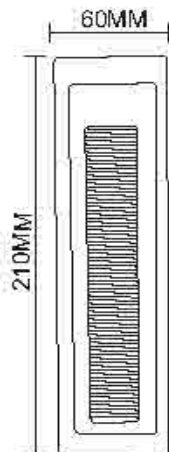

6000K 5000K 4000K 3000K 2700K

ST 705S, ST 705L
Name: Outdoor LED 3W/6W Recessed Step Light
Power: 3W/6W
Input voltage: 100-265V AC 50/60Hz
CRI: >80
Die casting Aluminum
Class I
Color: Silver Grey/Dark Grey/Black/White

Dimension: 3W/105x60x60mm, 6W/ 210x65x60mm

ST 706S, ST 706L
Name: Outdoor LED 3W/6W Recessed Step Light
Power: 3W/6W
Input voltage: 100-265V AC 50/60Hz
CRI: >80
Die casting Aluminum
Class I
Color: Silver Grey/Dark Grey/Black/White

Dimension: 3W/105x60x60mm, 6W/ 210x65x60mm