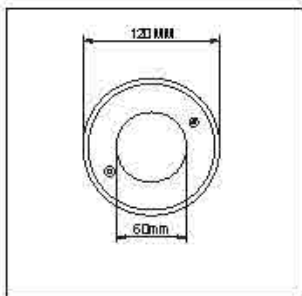

Parameter	
General Data	
Name:	3W LED Underground Light/ Deck Light/Step Light
Item No.:	DMC3W
Power:	3W
LED type:	CREE XBD, Bridgelux COB
Luminous flux:	80lm/W
CCT:	2700K, 3000K, 4000K, 6000K, R/G/Y/B
CRI:	80+
Beam angle:	B1, B2, B3
Dimension:	Ø46x72 (mm) Diameter x length
Cut out:	With Mounting Sleeve: Ø80x95 (mm) Diameter x length
Warranty:	5 Years
Certifications:	CE, RoHS
Electrical Data	
Input voltage:	DC12-24V
Insulation class:	Class III
Cable:	1PC rubber cable 1M H05RN-F 2x0.75mm square
Driver:	/
Construction Data	
IP rating:	IP67 Waterproof
IK rating:	IK08
Housing:	Solid Passivated (Anodizing) Aluminum CNC machined
Protection finishing:	20~25µm thickness anodized film for housing
Trim:	Aluminum 6063
Glass:	Step tempered Glass. T=8mm
Loading capacity:	500 kgs
Cable Gland:	PG7 IP67
Gasket:	O-ring PMQ silicone seal
Accessories	
Mounting Sleeve:	Anti-corrosion PVC. Black
Clip:	With SUS304 spring that's for deck lights or ceiling lights application

max. 50W
GU10

General Data	
Name	GU10 Underground Light
Item No.	HT-GU10
Power	Max 50W
Base type	GU10
Dimension	Ø120x135 (mm) Diameter x length
Cut out	Ø100x145 (mm) Diameter x length
Net weight	
Warranty	5 Years
Certifications	CE, RoHS
Electrical Data	
Input voltage	90-265V AC
Insulation class	Class I
Cable	1PC rubber cable 1M H05RN-F 3x0.75mm square
Driver	/
Construction Data	
IP rating	IP67 Waterproof
IK rating	IK09
Housing	Die casting ADC #12 Aluminum
Protection finishing	Anti-corrosion coating 90~100µm thickness
Trim	Stainless steel 316
Glass	Step tempered Glass. T=8mm
Loading capacity	500 kgs
Cable Gland	PG7 IP67
Gasket	O-ring PMQ silicone seal
Accessories	
Mounting Sleeve	Anti-corrosion PVC. Black