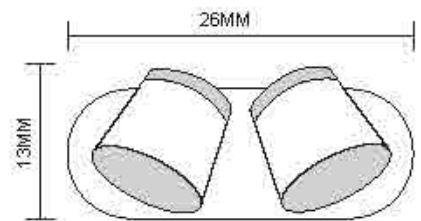

6000K 5000K 4000K 3000K 2700K

WL9801, WL9802, WL9803,
Name: Outdoor LED 5W/10W/15W Wall Light
Power: 5W/10W/15W
Input voltage: 100-265V AC 50/60Hz
CRI: >80
Die casting Aluminum
Class: I
Color: Silver Grey/Dark Grey/Black/White

Dimension: 5W/13mm×13mm
10W/26mm×13mm
15W/39mm×13mm