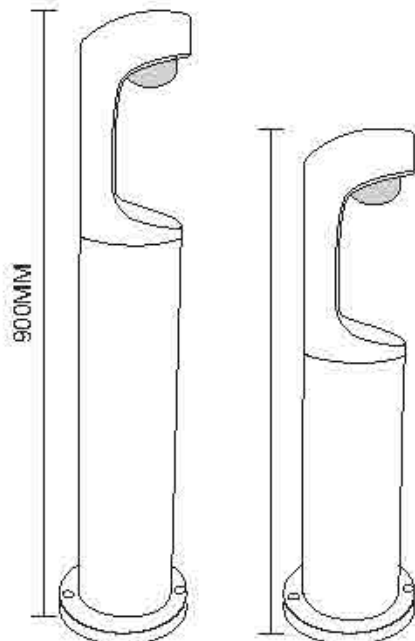

6000K 5000K 4000K 3000K 2700K

LD1209
Name: Outdoor LED 10W Lawn Light
Power: 10W
Input voltage: 100-265V AC 50/60Hz
CRI: >80
Die casting Aluminum
Class: I
Color: Silver Grey/Dark Grey/Black/White

Dimension: 190x900mm