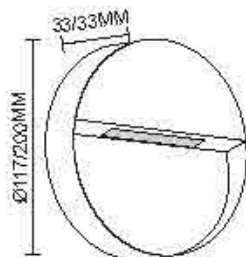

WL6014, WL6015
Name: Outdoor LED 6W /12W Wall Light
Power: 6W /12W
Input voltage: 100-265V AC 50/60Hz
CRI: >80
Die casting Aluminum
Class: I
Color: Silver Grey/Dark Grey/Black/White

Dimension: 6W/Ø117x33mm, 12W/Ø200x33mm