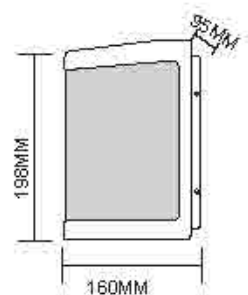

WL701, WL702, WL703, WL704
Name: Outdoor LED 18W Wall Light
Power: 18W
Input voltage: 100-265V AC 50/60Hz
CRI:>80
Die casting Aluminum
Class: I
Color: Silver Grey/Dark Grey/Black/White

Dimension: 196x160x59mm