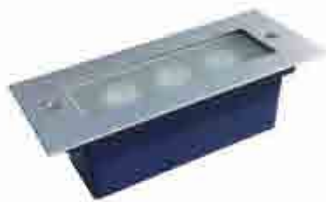

ST 25, ST26, ST27,
Name: Outdoor LED 3W/ 6W Recessed Step Light
Power: 3W/6W
Input voltage: 100-265V AC 50/60Hz
CRI: >80
SUS304/316+Die casting Aluminum
Class: I
Color: Silver Grey/Dark Grey/Black/White

Power	Model	Chip Brand	Driver brand	Material	
3W	ST 25	Epistar SMD	Eaglerise	SUS316/ SUS304+Die casting Aluminum	110x45x55mm
3W	ST 26	Epistar SMD	Eaglerise	SUS316/ SUS304+Die casting Aluminum	110x45x55mm
3W	ST 27	Epistar SMD	Eaglerise	SUS316/ SUS304+Die casting Aluminum	110x45x55mm
6W	ST 25	Epistar SMD	Eaglerise	SUS316/ SUS304+Die casting Aluminum	170x70x55mm
6W	ST 26	Epistar SMD	Eaglerise	SUS316/ SUS304+Die casting Aluminum	170x70x55mm
6W	ST 27	Epistar SMD	Eaglerise	SUS316/ SUS304+Die casting Aluminum	170x70x55mm