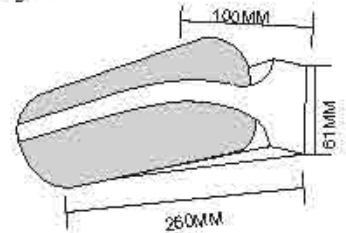

WL2021
Name: Outdoor LED 1x10W / 2x10W Wall Light
Power: 1x10W / 2x10W Wall Light
Input voltage: 100-265V AC 50/60Hz
CRI: >80
Die casting Aluminum
Class: I
Color: Silver Grey/Dark Grey/Black/White

Dimension: 260x61x100mm