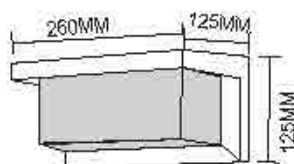

WL0717
Name: Outdoor LED 10W/20W/E27 Wall Light
Power: 10W/20W/E27
Input voltage: 100-265V AC 50/60Hz
CRI: >80
Die casting Aluminum
Class: I
Color: Silver Grey/Dark Grey/Black/White

Dimension: 10W/260x125x125mm, 20W/300x140x145mm