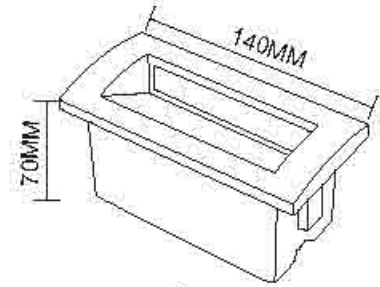

ST084, ST085, ST086, ST087
Name: Outdoor LED 3W Wall Light
Power: 3W
Input voltage: 100-265V AC 50/60Hz
CRI: >80
Die casting Aluminum
Class: I
Color: Silver Grey/Dark Grey/Black/White

Dimension: ST084 Ø80*85MM

ST085 80*80*85MM

ST086 90*90*70MM

ST087 140*70MM