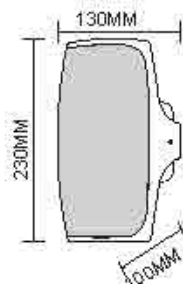

WL601
Name: Outdoor LED 10W Wall Light
Power: 10W
Input voltage: 100-265V AC 50/60Hz
CRI: >80
Die casting Aluminum
Class: I
Color: Silver Grey/Dark Grey/Black/White

Dimension: 130x100x230mm