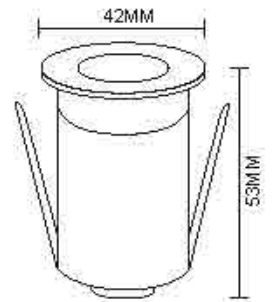

SUS316

Tempered Glass T:8mm

Parameter	
General Data	
Name:	1W LED Underground Light/ Deck Light/Step Light
Item No.	DMS1W
Power	1W
LED type	CREE XBD
Luminous flux	80lm
CCT	2700K, 3000K, 4000K, 6000K, R/G/Y/B
CRI	80+
Beam angle	16°, 25°, 40°, 60°
Dimension	Ø42x53 (mm) Diameter x length
Cut out	With Mounting Sleeve: Ø80x95 (mm) Diameter x length Without Mounting Sleeve :Ø33mm
Warranty	5 Years
Certifications	CE, RoHS
Electrical Data	
Input voltage	DC12-24V
Insulation class	Class III
Cable	1PC rubber cable 1M H05RN-F 2x0.5mm square
Driver	Done
Construction Data	
IP rating	IP67 Waterproof
IK rating	IK08
Housing	Solid Passivated (Anodizing) Aluminum CNC machined
Protection finishing	20~25µm thickness anodized film for housing.
Trim	SUS316
Glass	Step tempered Glass: T=8mm
Loading capacity	500 kgs
Cable Gland	PG7 IP67
Gasket	O-ring PMQ silicone seal
Accessories	
Mounting Sleeve	Anti-corrosion PVC, Black
Clip	With SUS304 spring that's for deck lights or ceiling lights application