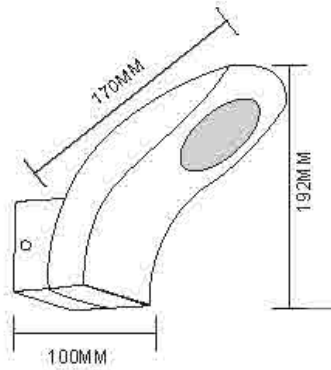

WL5180
Name: Outdoor LED 1X10W Wall Light
Power: 1X10W
Input voltage: 100-265V AC 50/60Hz
CRI: >80
Die casting Aluminum
Class: I
Color: Silver Grey/Dark Grey/Black/White

Dimension: 170x100x192mm

WL3015
Name: Outdoor LED 3x3W Side Emitting Wall Light
Power: 3x3W
Input voltage: 100-265V AC 50/60Hz
CRI: >80
Die casting Aluminum
Class: I
Color: Silver Grey/Dark Grey/Black/White

Dimension: 205x160x45mm