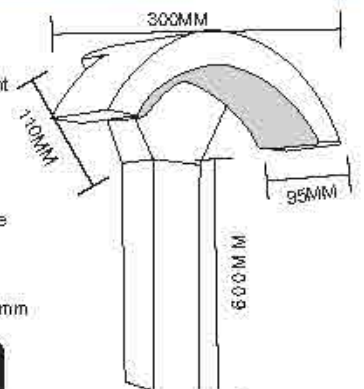

VL0128P
Name: Outdoor LED 10W/24W Wall Light
Power: 10W/24W
Input voltage: 100-265V AC 50/60Hz
CRI: >80
Die casting Aluminum
Class: I
Color: Silver Grey/Dark Grey/Black/White

Dimension: 300x95x110mm Pole: H600mm