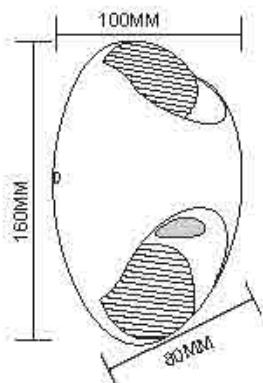

WL0126
Name: Outdoor LED 2X3W Wall Light
Power: 2X3W
Input voltage: 100-265V AC 50/60Hz
CRI: >80
Die casting Aluminum
Class: I
Color: Silver Grey/Dark Grey/Black/White

Dimension: 100x80x160mm