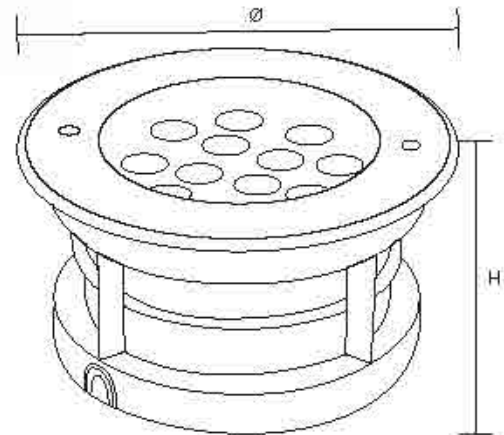

6000K 5000K 4000K 3000K 2700K

Parameter		Cable	1PC rubber cable 1M H05RN-F 3x1.0mm square
General Data		Driver	Eaglerise
Name: LED COB 6W-48W Underground Light		Construction Data	
Item No.	Please see table below	IP rating	IP67 Waterproof
Power	6W, 9W, 12W, 18W, 24W, 36W, 48W	IK rating	IK08
LED type	CREE/Brigellux/Osram	Housing	Die casting ADC #12 Aluminum
Luminous flux	80lm/W	Protection finishing	Anti-corrosion coating 90~100µm thickness
CCT	2700K, 3000K, 4000K, 6000K, R/G/Y/B	Trim	SUS316
CRI	80+	Glass	Step tempered Glass. T=8mm.
Beam angle	10°, 15°, 30°, 45°, 60°, 90°, 120°	Loading capacity	500 kgs
Dimension	Please see table below	Cable Gland	PG7 IP67
Cut out	Please see table below	Gasket	O-ring PMQ silicone seal
Warranty	5 Years	Accessories	
Certifications	CE, RoHS	Mounting Sleeve	Anti-corrosion PVC. Black
Electrical Data			
Input voltage	90-265V AC		
Insulation class	Class I		

Power	Model	Chip Brand	Driver brand	Material	Dimension	Cutout
6W	DMV-6X1W	CREE/Brigellux/Osram	Eaglerise	SUS316+ Die casting Aluminum	Ø150x90mm	Ø125xH100mm
9W	DMV-9X1W	CREE/Brigellux/Osram	Eaglerise	SUS316+ Die casting Aluminum	Ø160x90mm	Ø140xH100mm
12W	DMV-12X1W	CREE/Brigellux/Osram	Eaglerise	SUS316+ Die casting Aluminum	Ø180x90mm	Ø155xH100mm
18W	DMV-18X1W	CREE/Brigellux/Osram	Eaglerise	SUS316+ Die casting Aluminum	Ø200x90mm	Ø185xH100mm
24W	DMV-24X1W	CREE/Brigellux/Osram	Eaglerise	SUS316+ Die casting Aluminum	Ø220x90mm	Ø205xH100mm
36W	DMV-36X1W	CREE/Brigellux/Osram	Eaglerise	SUS316+ Die casting Aluminum	Ø250x90mm	Ø235xH100mm
48W	DMV-48X1W	CREE/Brigellux/Osram	Eaglerise	SUS316+ Die casting Aluminum	Ø300x90mm	Ø295xH100mm