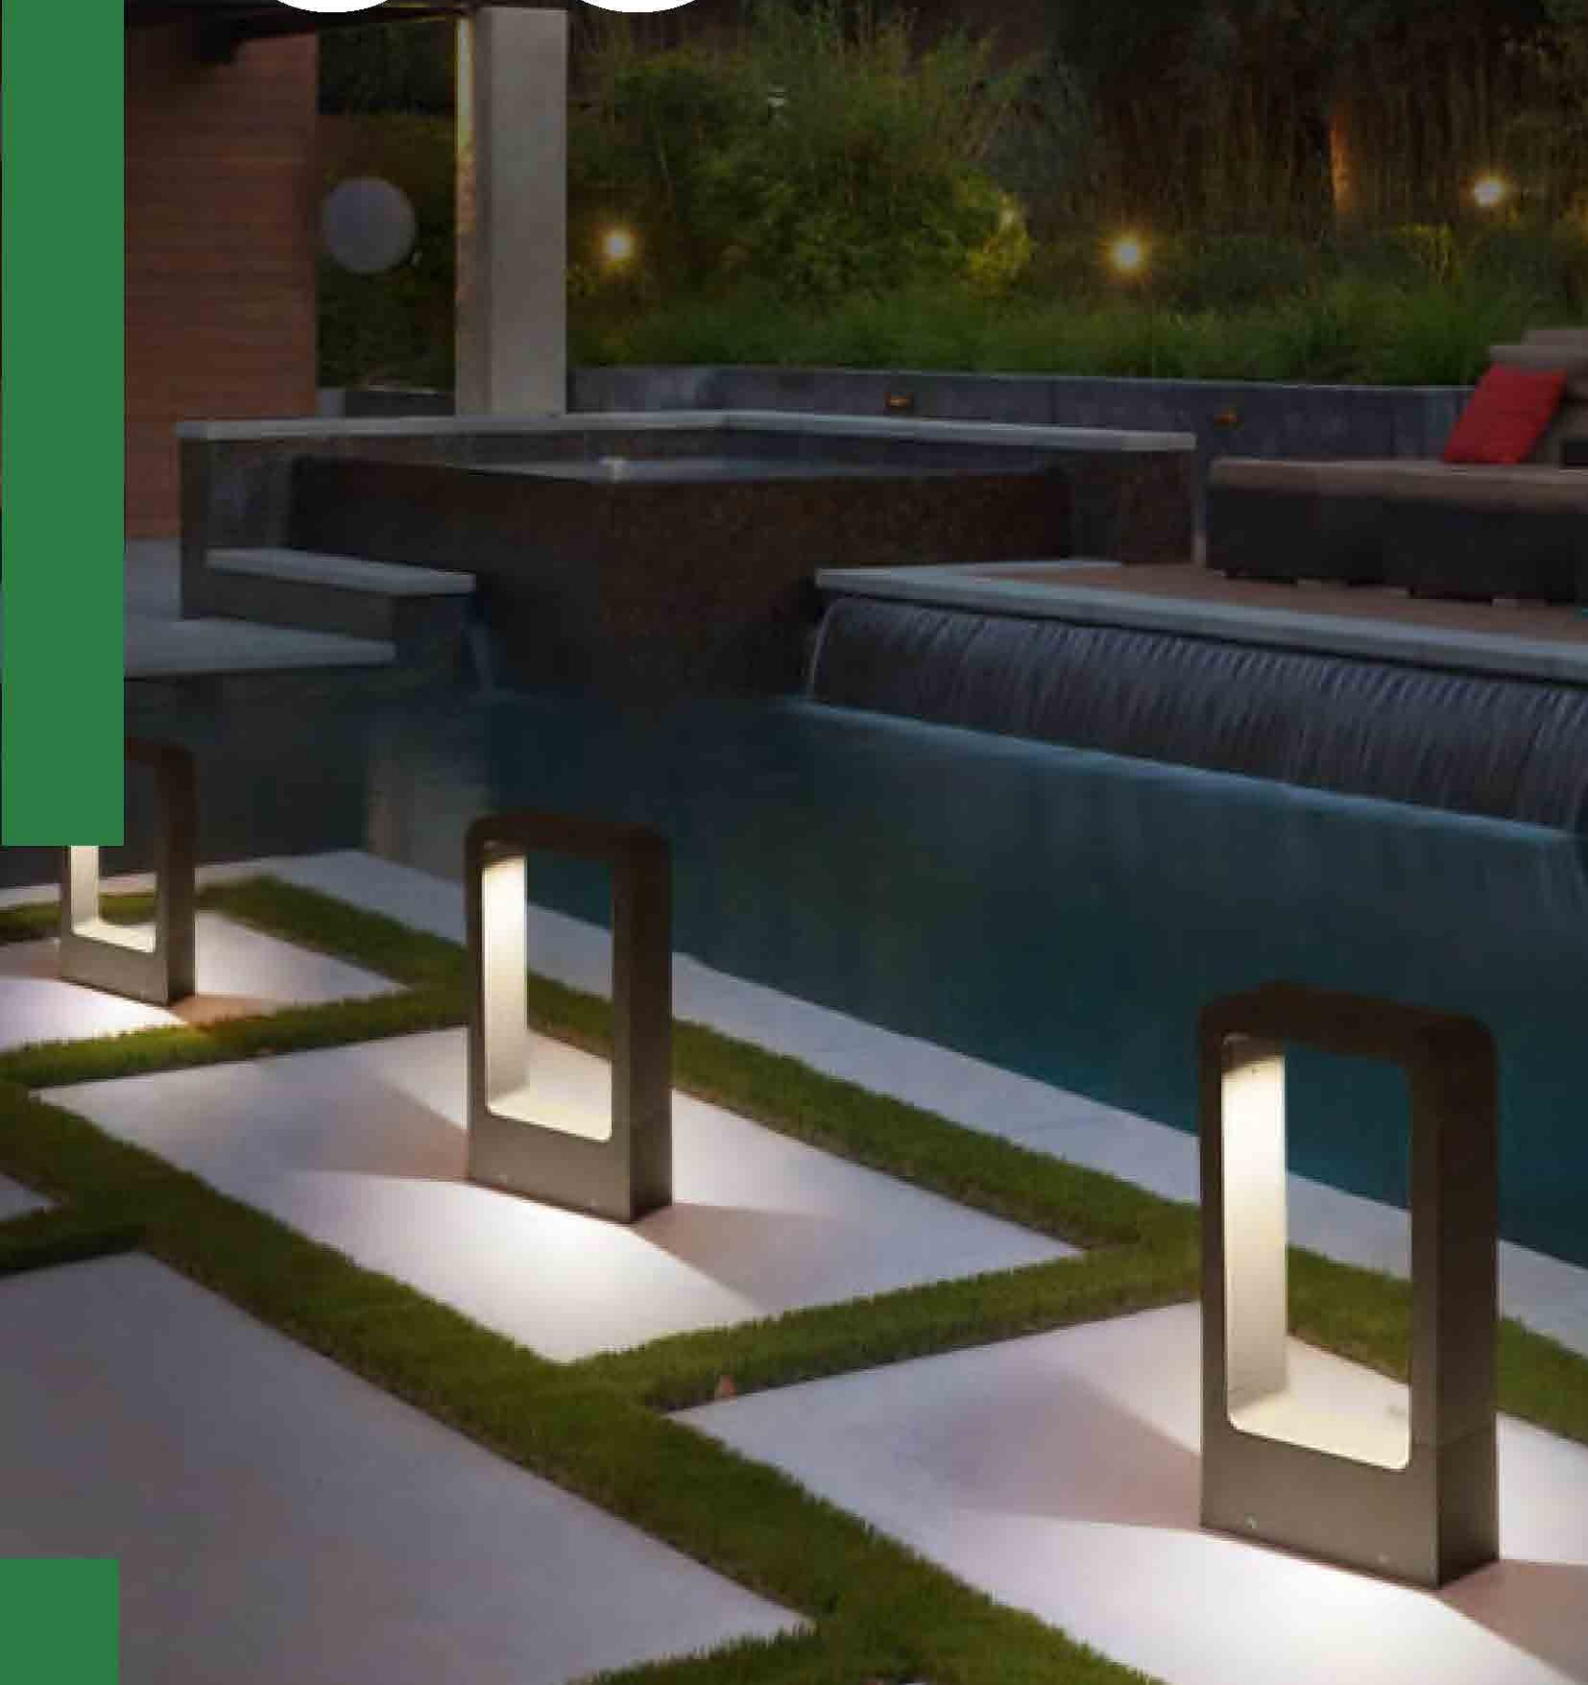

LED Lawn Light

06