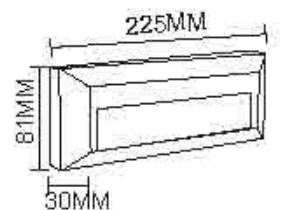

ST 692
Name: Outdoor LED 6W Surface Mounted Step Light
Power: 6W
Input voltage: 100-265V AC 50/60Hz
CRI: >80
Die casting Aluminum
Class: I
Color: Silver Grey/Dark Grey/Black/White

Dimension: 225x81x30mm