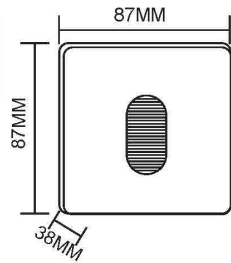

Name: Indoor LED 3W Step Light
Power: 3W
Input voltage: 100-265V AC 50/60Hz
CRI: >80
Aluminum
Color: Silver Grey/Dark Grey/Black/White

Dimension: 87x87x38mm
Cutout: 73*73*H80mm