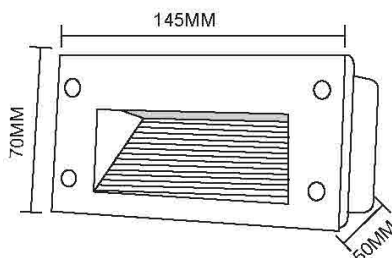

6000K 5000K 4000K 3000K 2700K

ST081, ST082, ST083 Name:
Outdoor LED 3W Wall Light
Power: 3W
Input voltage: 100-265V AC 50/60Hz
CRI:>80
Die casting Aluminum
Class: I
Color: Silver Grey/Dark Grey/Black/White

Dimension:
Dimension: ST081 105*60*60MM Cutout:101*57*52MM (S)
ST082 180*58*80MM Cutout:175*53*75MM (M)
ST083 210*60*55MM Cutout:205*55*50MM (L)

F868
Name: Outdoor LED 3W Wall Light
Power: 3W
Input voltage: 100-265V AC 50/60Hz
CRI:>80
Die casting Aluminum
Class: I
Color: Silver Grey/Dark Grey/Black/White
Dimension: 145X70X50mm
Cutout:140*65*55mm