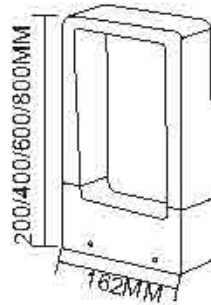

LD1201
Name: Outdoor LED 10W Lawn Light
Power: 10W
Input voltage: 100-265V AC 50/60Hz
CRI:>80
Die casting Aluminum
Class: I
Color: Silver Grey/Dark Grey/Black/White

Dimension: 162X57mm
Height: 200/400/600/800mm