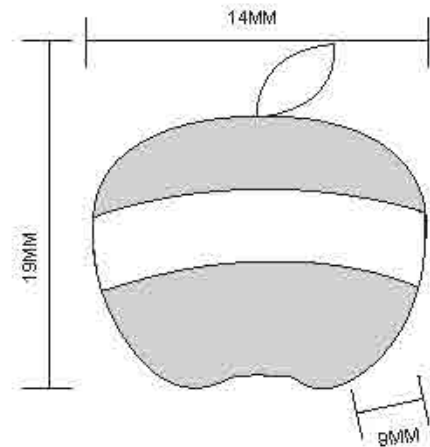

 Dimension: 6W/105X65X60mm, 12W/205X65X50mm

6000K 5000K 4000K 3000K 2700K

WL8803
 Name: Outdoor LED 12W Wall Light
 Power: 12W
 Input voltage: 100-265V AC 50/60Hz
 CRI: >80
 Die casting Aluminum
 Class: I
 Color: Silver Grey/Dark Grey/Black/White