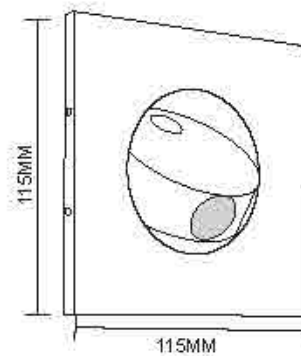

BS010R, BS010S
Name: Indoor LED 3W Step Light
Power: 3W
Input voltage: 100-265V AC 50/60Hz
CRI: >80
Aluminum
Color: Silver Grey/Dark Grey/Black/White