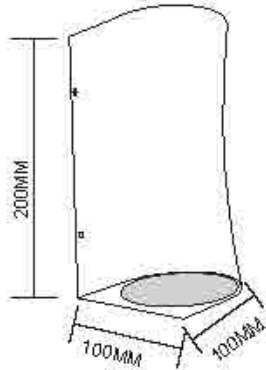

WL0116
Name: Outdoor LED COB 2x7W Wall Light
Power: 2x7W
Input voltage: 100-265V AC 50/60Hz
CRI: >80
Die casting Aluminum
Class: I
Color: Silver Grey/Dark Grey/Black/White

Dimension: 200x100x100mm