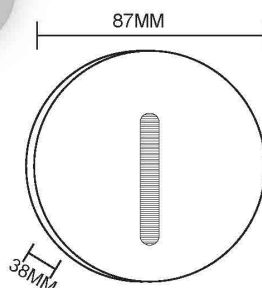

Name: Indoor LED 3W Step Light
Power: 3W
Input voltage: 100-265V AC 50/60Hz
CRI: >80
Aluminum
Color: Silver Grey/Dark Grey/Black/White

Dimension: Ø87x38mm
Cutout: Ø43x71x55mm