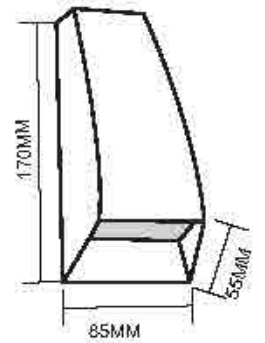

Dimension: 55x85x170mm

VL0128
Name: Outdoor LED 10W/24W Wall Light
Power: 10W/24W
Input voltage: 100-265V AC 50/60Hz
CRI: >80
Die casting Aluminum
Class: I
Color: Silver Grey/Dark Grey/Black/White

Dimension: 300x95x110mm