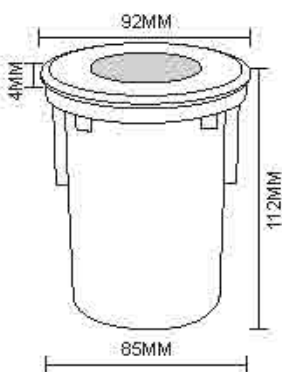

● 6000K ● 5000K ● 4000K ● 3000K ● 2700K

3W COB underground light

Parameter	
General Data	
Name : LED 3W Stainless Steel Underground Light/Floor Light	
Item No.	SUS04
Power	3W
LED type	CREE/Brigelux/Osram
Luminous flux	80lm/W
CCT	2700K , 3000K, 4000K, 6000K, R/G/Y/B
CRI	80+
Beam angle	40°
Dimension	∅92mm
Cut out	∅82x90mm
Warranty	5 Years
Certifications	CE , RoHS
Electrical Data	
Input voltage	90-265V AC or DC12, DC24V
Insulation class	Class I, Class III
Cable	1PC rubber cable 1M H05RN-F 3x1.0mm square, 1PC rubber cable 1M H05RN-F 2x1.0mm square,
Driver	Eaglerise
Construction Data	
IP rating	IP67 Waterproof
IK rating	IK08
Housing	SUS304.016
Protection finishing	SUS
Trim	SUS304.016
Glass	Step tempered Glass. T=8mm.
Loading capacity	500 kgs
Cable Gland	PG7 IP67
Gasket	O-ring PMQ silicone seal
Accessories	
Mounting Sleeve	Anti-corrosion PVC. Black

Dimension