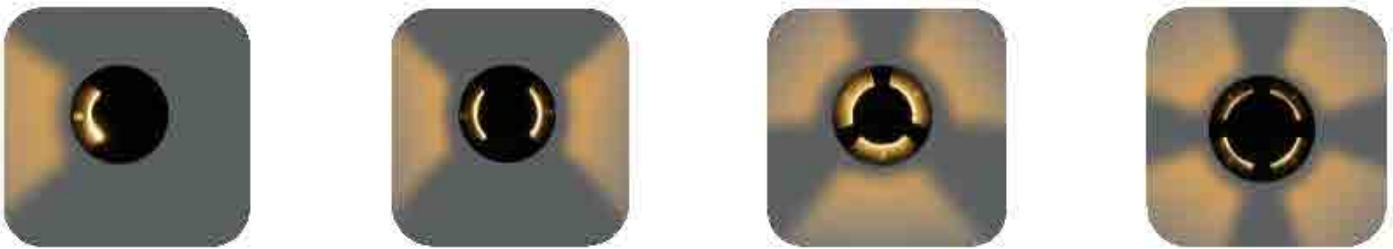

6000K 5000K 4000K 3000K 2700K

Parameter		Cable	1PC rubber cable 1M H05RN-F 3x1.0mm square
General Data		Driver	Eaglerise
Name: LED COB 3W-24W Side Emitting Underground Light		Construction Data	
Item No.	Please see table below	IP rating	IP67 Waterproof
Power	3W, 5W, 6W, 9W, 12W, 18W,	IK rating	IK08
LED type	CREE/Brigelix/Osram	Housing	Die casting Aluminum
Luminous flux	50lm/W	Protection finishing	Anti-corrosion coating 90-100µm thickness
CCT	2700K, 3000K, 4000K, 6000K, R/G/Y/B	Trim	Die casting Aluminum
CRI	80+	Glass	Step tempered Glass. T=8mm
Beam angle	C1, C2, C3, C4	Loading capacity	500 kgs
Dimension	Please see table below	Cable Gland	PG7 IP67
Cut out	Please see table below	Gasket	O-ring PMQ silicone seal
Warranty	5 Years	Accessories	
Certifications	CE, RoHS	Mounting Sleeve	Anti-corrosion PVC. Black
Input voltage	90-265V AC		
Insulation class	Class I		

Power	Model	Chip Brand	Driver brand	Material	Dimension	Cutout
3W	DMH-3X1W	CREE/Brigelix/Osram	Eaglerise	Die casting Aluminum	Ø100xH120mm	Ø95x90mm
5W	DMH-5X1W	CREE/Brigelix/Osram	Eaglerise	Die casting Aluminum	Ø120xH120mm	Ø116x90mm
6W	DMH-6X1W	CREE/Brigelix/Osram	Eaglerise	Die casting Aluminum	Ø150xH120mm	Ø135x90mm
9W	DMH-9X1W	CREE/Brigelix/Osram	Eaglerise	Die casting Aluminum	Ø160xH120mm	Ø145x100mm
12W	DMH-12X1W	CREE/Brigelix/Osram	Eaglerise	Die casting Aluminum	Ø180xH120mm	Ø165x90mm
15W	DMH-18X1W	CREE/Brigelix/Osram	Eaglerise	Die casting Aluminum	Ø200xH120mm	Ø185x90mm