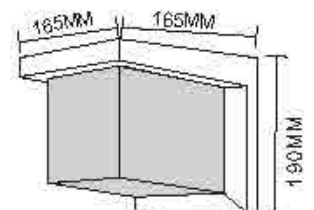

WL0718
Name: Outdoor LED 10W Wall Light
Power: 10W
Input voltage: 100-265V AC 50/60Hz
CRI: >80
Die casting Aluminum
Class: I
Color: Silver Grey/Dark Grey/Black/White

Dimension: 165x165x190mm