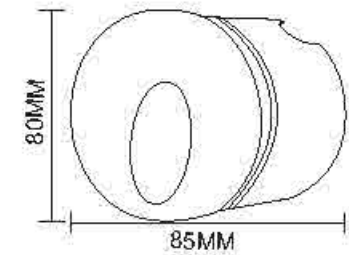

ST084, ST085, ST086, ST087
Name: Outdoor LED 3W Wall Light
Power: 3W
Input voltage: 100-265V AC 50/60Hz
CRI: >80
Die casting Aluminum
Class: I
Color: Silver Grey/Dark Grey/Black/White

Dimension: ST084 Ø80*85MM

ST085 80*80*85MM

ST086 90*90*70MM

ST087 140*70MM