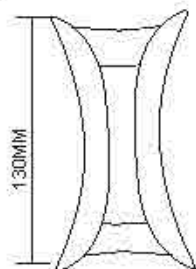

WL1170
Name: Outdoor LED COB 2x3W/2x10W/2x15W Wall Light
Power: 2x3W/2x10W/2x15W
Input voltage: 100-265V AC 50/60Hz
CRI:>80
Die casting Aluminum
Class: I
Color: Silver Grey/Dark Grey/Black/White

Dimension: 130/300/400mm