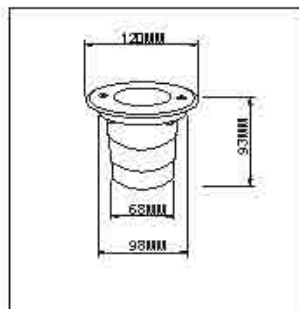

Parameter	
General Data	
Name:	3W LED Underground Light/ Deck Light/Step Light
Item No.:	DMC3W
Power:	3W
LED type:	CREE XBD, Bridgelux COB
Luminous flux:	80lm/W
CCT:	2700K, 3000K, 4000K, 6000K, R/G/Y/B
CRI:	80+
Beam angle:	B1, B2, B3
Dimension:	Ø46x72 (mm) Diameter x length
Cut out:	With Mounting Sleeve: Ø80x95 (mm) Diameter x length
Warranty:	5 Years
Certifications:	CE, RoHS
Electrical Data	
Input voltage:	DC12-24V
Insulation class:	Class III
Cable:	1PC rubber cable 1M H05RN-F 2x0.75mm square
Driver:	/
Construction Data	
IP rating:	IP67 Waterproof
IK rating:	IK08
Housing:	Solid Passivated (Anodizing) Aluminum CNC machined
Protection finishing:	20~25µm thickness anodized film for housing
Trim:	Aluminum 6063
Glass:	Step tempered Glass. T=8mm
Loading capacity:	500 kgs
Cable Gland:	PG7 IP67
Gasket:	O-ring PMQ silicone seal
Accessories	
Mounting Sleeve:	Anti-corrosion PVC. Black
Clip:	With SUS304 spring that's for deck lights or ceiling lights application

max. 50W
GU10

General Data	
Name	GU10 Underground Light
Item No.	HT-GU10
Power	Max 50W
Base type	GU10
Dimension	Ø120x135 (mm) Diameter x length
Cut out	Ø100x145 (mm) Diameter x length
Net weight	
Warranty	5 Years
Certifications	CE, RoHS
Electrical Data	
Input voltage	90-265V AC
Insulation class	Class I
Cable	1PC rubber cable 1M H05RN-F 3x0.75mm square
Driver	/
Construction Data	
IP rating	IP67 Waterproof
IK rating	IK09
Housing	Die casting ADC #12 Aluminum
Protection finishing	Anti-corrosion coating 90~100µm thickness
Trim	Stainless steel 316
Glass	Step tempered Glass. T=8mm
Loading capacity	500 kgs
Cable Gland	PG7 IP67
Gasket	O-ring PMQ silicone seal
Accessories	
Mounting Sleeve	Anti-corrosion PVC. Black