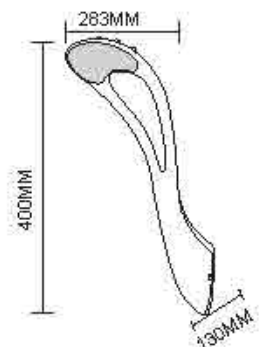

WL5185
Name: Outdoor LED 1X10W Wall Light
Power: 1X10W
Input voltage: 100-265V AC 50/60Hz
CRI: >80
Die casting Aluminum
Class: I
Color: Silver Grey/Dark Grey/Black/White

Dimension: 400x130x283mm