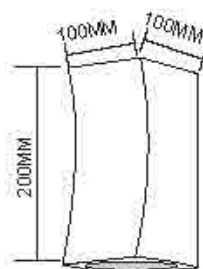

WL0117
Name: Outdoor LED COB 2x7W Wall Light
Power: 2x7W
Input voltage: 100-265V AC 50/60Hz
CRI: >80
Die casting Aluminum
Class: I
Color: Silver Grey/Dark Grey/Black/White