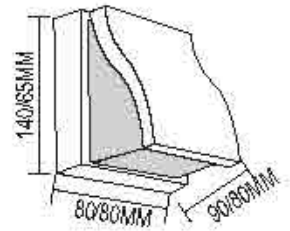

WL0861(1x3W), WL0862(3x1W)
Name: Outdoor LED 1x3W/3x1W Wall Light
Power: 1x3W/3x1W
Input voltage: 100-265V AC 50/60Hz
CRI: >80
Die casting Aluminum
Class: I
Color: Silver Grey/Dark Grey/Black/White

Dimension: GA-WL0441/80x80x65mm, GA-WL0442/80x90x140mm