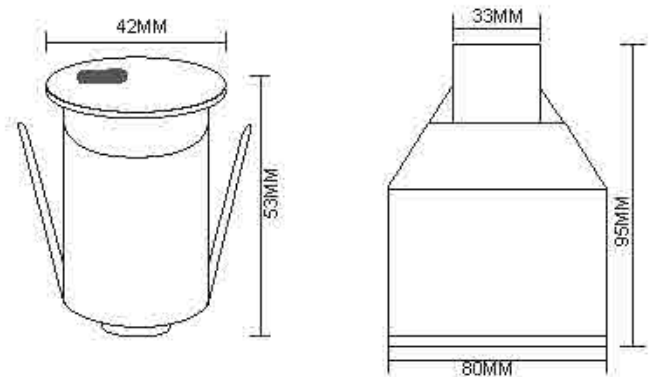

6000K 5000K 4000K 3000K 2700K

Parameter		
General Data	Cable	1PC rubber cable 1M H05RN-F 2x0.5mm square
Name: 1W LED Underground	Driver	/
Light/ Deck Light/Step Light	Construction Data	
Item No.	IP rating	IP67 Waterproof
Power	IK rating	IK08
LED type	Housing	Solid Passivated (Anodizing) Aluminum CNC machined
Luminous flux	Protection finishing	20-25µm thickness anodized film for housing
CCT	Trim	Aluminum 6063
CRI	Glass	Step tempered Glass, T=8mm
Beam angle	Loading capacity	500 kgs
Dimension	Cable Gland	PG7 IP67
Cut out	Gasket	O-ring PMQ silicone seal
	Accessories	
Net weight	Mounting Sleeve	Anti-corrosion PVC, Black
Warranty	Clip	With SUS304 spring that's for deck lights or ceiling lights application
Certifications		
Electrical Data		
Input voltage		
Insulation class