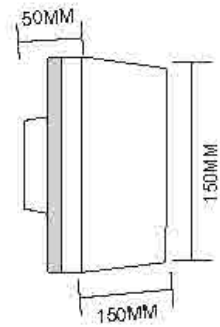

WL502
Name: Outdoor LED 12W Wall Light
Power: 12W Wall Light
Input voltage: 100-265V AC 50/60Hz
CRI: >80
Die casting Aluminum
Class: I
Color: Silver Grey/Dark Grey/Black/White

Dimension: 150x150xH50mm