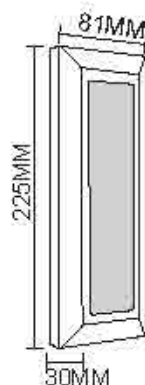

ST 691
Name: Outdoor LED 6W Surface Mounted Step Light
Power: 6W
Input voltage: 100-265V AC 50/60Hz
CRI: >80
Die casting Aluminum
Class: I
Color: Silver Grey/Dark Grey/Black/White

Dimension: 225x81x30mm