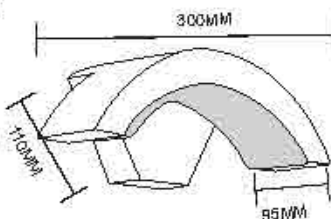

Dimension: 55x85x170mm

VL0128
Name: Outdoor LED 10W/24W Wall Light
Power: 10W/24W
Input voltage: 100-265V AC 50/60Hz
CRI: >80
Die casting Aluminum
Class: I
Color: Silver Grey/Dark Grey/Black/White

Dimension: 300x95x110mm