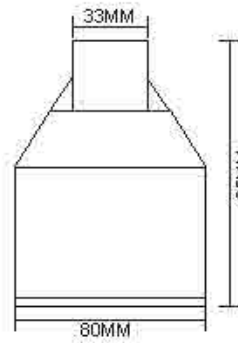

SUS316

Tempered Glass T:8mm

Parameter	
General Data	
Name:	1W LED Underground Light/ Deck Light/Step Light
Item No.	DMS1W
Power	1W
LED type	CREE XBD
Luminous flux	80lm
CCT	2700K, 3000K, 4000K, 6000K, R/G/Y/B
CRI	80+
Beam angle	16°, 25°, 40°, 60°
Dimension	Ø42x53 (mm) Diameter x length
Cut out	With Mounting Sleeve: Ø80x95 (mm) Diameter x length Without Mounting Sleeve :Ø33mm
Warranty	5 Years
Certifications	CE, RoHS
Electrical Data	
Input voltage	DC12-24V
Insulation class	Class III
Cable	1PC rubber cable 1M H05RN-F 2x0.5mm square
Driver	Done
Construction Data	
IP rating	IP67 Waterproof
IK rating	IK08
Housing	Solid Passivated (Anodizing) Aluminum CNC machined
Protection finishing	20~25µm thickness anodized film for housing.
Trim	SUS316
Glass	Step tempered Glass: T=8mm
Loading capacity	500 kgs
Cable Gland	PG7 IP67
Gasket	O-ring PMQ silicone seal
Accessories	
Mounting Sleeve	Anti-corrosion PVC, Black
Clip	With SUS304 spring that's for deck lights or ceiling lights application

max. 50W
GU10

General Data	
Name	GU10 Underground Light
Item No.	HT-GU10
Power	Max 50W
Base type	GU10
Dimension	Ø120x135 (mm) Diameter x length
Cut out	Ø100x145 (mm) Diameter x length
Net weight	
Warranty	5 Years
Certifications	CE, RoHS
Electrical Data	
Input voltage	90-265V AC
Insulation class	Class I
Cable	1PC rubber cable 1M H05RN-F 3x0.75mm square
Driver	/
Construction Data	
IP rating	IP67 Waterproof
IK rating	IK09
Housing	Die casting ADC #12 Aluminum
Protection finishing	Anti-corrosion coating 90~100µm thickness
Trim	Stainless steel 316
Glass	Step tempered Glass. T=8mm
Loading capacity	500 kgs
Cable Gland	PG7 IP67
Gasket	O-ring PMQ silicone seal
Accessories	
Mounting Sleeve	Anti-corrosion PVC. Black