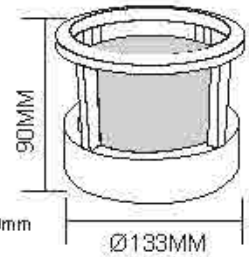

BL1003, BL1004
Name: Outdoor LED 7W/12W Bollard Light
Power: 7W/12W
Input voltage: 100-265V AC 50/60Hz
CRI: >80
Die casting Aluminum
Class: I
Color: Silver Grey/Dark Grey/Black/White

Dimension: 7W/Ø133x90mm, 12W/Ø160x120mm