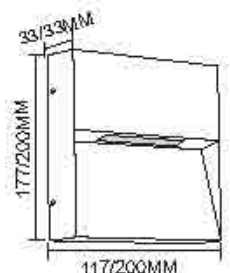

WL6016, WL6017
Name: Outdoor LED 6W /12W Wall Light
Power: 6W /12W
Input voltage: 100-265V AC 50/60Hz
CRI: >80
Die casting Aluminum
Class: I
Color: Silver Grey/Dark Grey/Black/White

Dimension: 6W/117x117x33mm, 12W/200x200x33mm