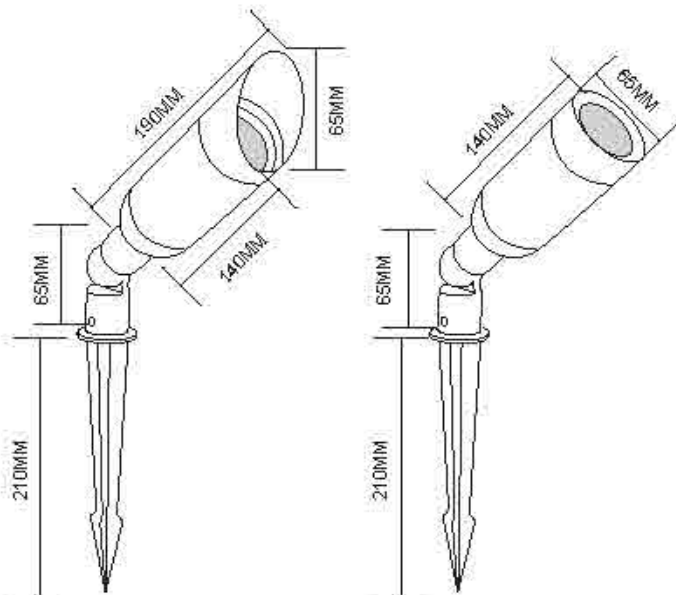

Parameter	
General Data	
Name:	LED 10W GU10 Garden Spike Light
Item No.	ENX10VV
Power	10W
LED type	CREE/Brigelix/Osram
Luminous flux	80lm/W
CCT	2700K, 3000K, 4000K, 6000K, R/G/Y/B
CRI	80+
Beam angle	15°, 25°, 40°
Dimension	∅65mm
Warranty	5 Years
Certifications	CE, RoHS
Electrical Data	
Input voltage	90-265V AC or DC12, DC24V
Insulation class	Class I, Class III
Cable	1PC rubber cable 1M H05RN-F 3x1.0mm square, 1PC rubber cable 1M H05RN-F 2x1.0mm square, Eaglerise
Driver	
Construction Data	
IP rating	IP67 Waterproof
IK rating	IK08
Housing	6063 Aluminum
Protection finishing	Anti-corrosion coating 90~100µm thickness
Glass	Step tempered Glass. T=8mm.
Loading capacity	500 kgs
Cable Gland	PG7 IP67
Gasket	O-ring PMQ silicone seal
Accessories	
Mounting Spike	Aluminum