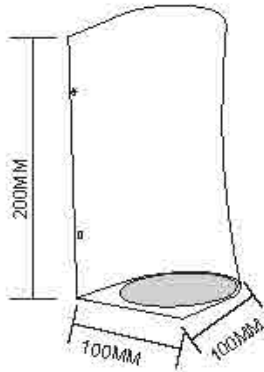

WL0116
Name: Outdoor LED COB 2x7W Wall Light
Power: 2x7W
Input voltage: 100-265V AC 50/60Hz
CRI: >80
Die casting Aluminum
Class: I
Color: Silver Grey/Dark Grey/Black/White

Dimension: 200x100x100mm