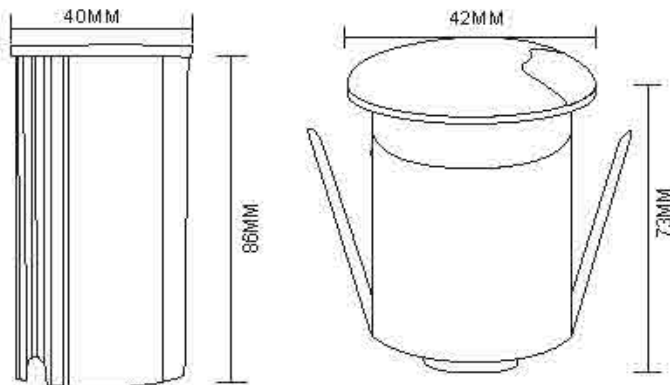

6000K 5000K 4000K 3000K 2700K

Parameter				
General Data				
Name : LED 1W Stainless Steel Underground Light/Floor Light				
Item No.	SUS01,SUS02,SUS03			
Power	1W			
LED type	CREE/Brigelix/Osram			
Luminous flux	80lm/W			
CCT	2700K, 3000K, 4000K, 6000K, R/G/Y/B			
CRI	80+			
Beam angle	10°,15°, 30°, 45°, 60°, 90°, 120°			
Dimension	Please see table below			
Cut out	Please see table below			
Warranty	5 Years			
Certifications	CE, RoHS			
Power Model	Chip Brand	Dimension	Material	Driver brand
1W SUS01W	CREE/Brigelix/Osram	Ø42x H73mm	SUS316 or SUS304	Eaglerise
1W SUS02W	CREE/Brigelix/Osram	Ø52 H80mm	SUS316 or SUS304	Eaglerise
1W SUS03W	CREE/Brigelix/Osram	Ø62x H85mm	SUS316 or SUS304	Eaglerise
Electrical Data				
Input voltage	90-265V AC or DC12, DC24V			
Insulation class	Class I, Class III			
Cable	1PC rubber cable 1M H05RN-F 3x1.0mm square, 1PC rubber cable 1M H05RN-F 2x1.0mm square,			
Driver	Eaglerise			
Construction Data				
IP rating	IP67 Waterproof			
IK rating	IK08			
Housing	SUS304/316			
Protection finishing	SUS			
Trim	SUS304/316			
Glass	Step tempered Glass, T=8mm.			
Loading capacity	500 kgs			
Cable Gland	PG7 IP67			
Gasket	O-ring PMQ silicone seal			
Accessories				
Mounting Sleeve	Anti-corrosion PVC. Black			
Clip	With SUS304 spring that's for deck lights or ceiling lights application