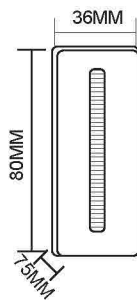

ST02-C

Name: Indoor LED 3W Step Light
Power: 3W
Input voltage: 100-265V AC 50/60Hz
CRI:>80
Aluminum
Color: Silver Grey/Dark Grey/Black/White

Dimension: 75x36x80mm
Cutout: 32x70x45mm

ST02-D

Name: Indoor LED 3W Step Light
Power: 3W
Input voltage: 100-265V AC 50/60Hz
CRI:>80
Aluminum
Color: Silver Grey/Dark Grey/Black/White

Dimension: 75x36x80mm
Cutout: 32x70x45mm

ST03-A

Name: Indoor LED 3W Step Light
Power: 3W
Input voltage: 100-265V AC 50/60Hz
CRI:>80
Aluminum
Color: Silver Grey/Dark Grey/Black/White

Dimension: 75x36x80mm
Cutout: 32x70x45mm

WL0803R, WL0803S
Name: Indoor LED 3W Step Light
Power: 3W
Input voltage: 100-265V AC 50/60Hz
CRI:>80
Aluminum
Color: Silver Grey/Dark Grey/Black/White

Dimension: Ø80*H73mm, 80*80*73mm
Cutout: Ø75mm