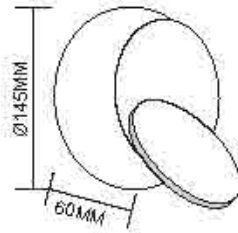

WL2105
Name: Outdoor LED 10W Wall Light
Power: 10W Wall Light
Input voltage: 100-265V AC 50/60Hz
CRI: >80
Die casting Aluminum
Class: I
Color: Silver Grey/Dark Grey/Black/White

Dimension: Ø145x60mm