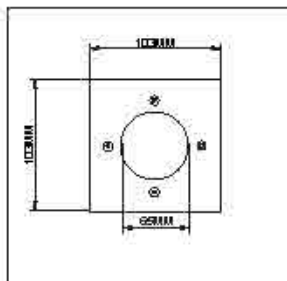

max. 50W
GU10

Parameter	
General Data	
Name: GU10 Underground Light	
Item No.	DMD-GU10
Power	Max 50W
Base type	GU10
Luminous flux	/
CCT	/
CRI	/
Beam angle	/
Dimension	Ø103x110 (mm) Diameter x length
Cut out	Ø100x120 (mm) Diameter x length
Net weight	
Warranty	5 Years
Certifications	CE, RoHS
Electrical Data	
Input voltage	90-265V AC
Insulation class	Class I
Cable	1PC rubber cable 1M H05RN-F 3x0.75mm square
Driver	/
Construction Data	
IP rating	IP67 Waterproof
IK rating	IK08
Housing	Die casting Aluminum
Protection finishing	Anti-corrosion coating 90~100µm thickness
Trim	Stainless steel 304 or 316
Glass	Step tempered Glass. T=8mm.
Loading capacity	500 kgs
Cable Gland	PG7IP67
Gasket	O-ring PMQ silicone seal
Accessories	
Mounting Sleeve	Anti-corrosion PVC. Black