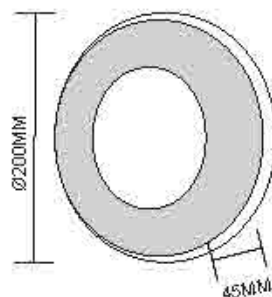

WL2018
Name: Outdoor LED 18W Wall Light
Power: 18W Wall Light
Input voltage: 100-265V AC 50/60Hz
CRI: >80
Die casting Aluminum
Class: I
Color: Silver Grey/Dark Grey/Black/White

Dimension: 200x200x45mm