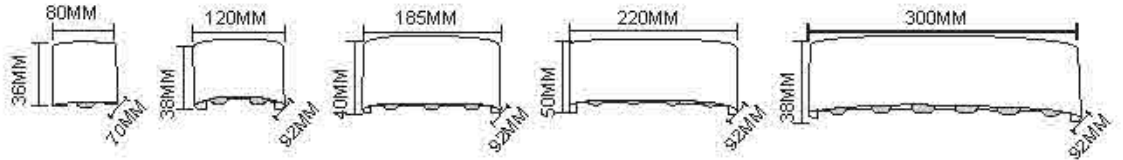

6000K 5000K 4000K 3000K 2700K

WL5116, WL5117, WL5112, WL5113
Name: Outdoor LED 2x3W, 4x3W, 6x3W, 8x3W, 10x3W, 12x3W Wall Light
Power: 2x3W, 4x3W, 6x3W, 8x3W, 10x3W, 12x3W
Input voltage: 100-265V AC 50/60Hz
CRI: >80
Die casting Aluminum
Class: I
Color: Silver Grey/Dark Grey/Black/White

Dimension:
2x3W, 80x70x38mm
4x3W, 120x92x38mm
6x3W, 185x95x40mm
8x3W, 220x95x50mm
10x3W, 230x95x38mm
12x3W, 300x95x38mm

WL601
Name: Outdoor LED 10W Wall Light
Power: 10W
Input voltage: 100-265V AC 50/60Hz
CRI: >80
Die casting Aluminum
Class: I
Color: Silver Grey/Dark Grey/Black/White

Dimension: 130x100x230mm

WL5185
Name: Outdoor LED 1X10W Wall Light
Power: 1X10W
Input voltage: 100-265V AC 50/60Hz
CRI: >80
Die casting Aluminum
Class: I
Color: Silver Grey/Dark Grey/Black/White

Dimension: 400x130x283mm