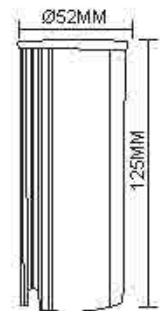

6000K 5000K 4000K 3000K 2700K

Parameter	
General Data	
Name	3W/5W LED COB Underground Light/ Deck Light/Step Light
Item No.	DML3W,DMLS5W
Power	3W/5W
LED type	CREE XBD
Luminous flux	80lm/W
CCT	2700K, 3000K, 4000K, 6000K, R/G/Y/B
CRI	80+
Beam angle	40°
Dimension	Ø54x93 (mm) Diameter x length
Cut out	With Mounting Sleeve: Ø52x125 (mm) Diameter x length
Warranty	5 Years
Certifications	CE, RoHS
Electrical Data	
Input voltage	DC12-24V
Insulation class	Class III
Cable	1PC rubber cable 1M H05RN-F 2x0.5mm square
Driver	/
Construction Data	
IP rating	IP67 Waterproof
IK rating	IK08
Housing	Solid Passivated (Anodizing) Aluminum CNC machined
Protection finishing	20~25µm thickness anodized film for housing.
Trim	Aluminum 6063
Glass	Step tempered Glass. T=8mm.
Loading capacity	500 kgs
Cable Gland	PG7 IP67
Gasket	O-ring PMQ silicone seal
Accessories	
Mounting Sleeve	Anti-corrosion PVC. Black
Clip	With SUS304 spring that's for deck lights or ceiling lights application