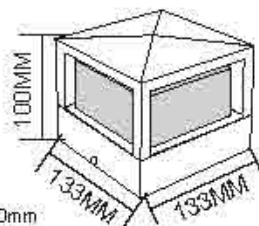

BL1005, BL1006
Name: Outdoor LED 7W/12W Bollard Light
Power: 7W/12W
Input voltage: 100-265V AC 50/60Hz
CRI: >80
Die casting Aluminum
Class: I
Color: Silver Grey/Dark Grey/Black/White

Dimension: 7W/133x133x100mm, 12W/160x160x130mm