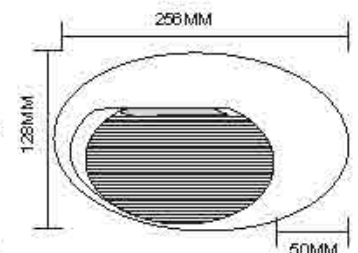

6000K 5000K 4000K 3000K 2700K

WL3001
Name: Outdoor LED 10W Wall Light
Power: 10W Wall Light
Input voltage: 100-265V AC 50/60Hz
CRI: >80
Die casting Aluminum
Class: I
Color: Silver Grey/Dark Grey/Black/White

Dimension: 192x97x75mm

WL3002
Name: Outdoor LED 5W Wall Light
Power: 5W Wall Light
Input voltage: 100-265V AC 50/60Hz
CRI: >80
Die casting Aluminum
Class: I
Color: Silver Grey/Dark Grey/Black/White

Dimension: 132x89x78mm

WL8003
Name: Outdoor LED 3W Wall Light
Power: 3W Wall Light
Input voltage: 100-265V AC 50/60Hz
CRI: >80
Die casting Aluminum
Class: I
Color: Silver Grey/Dark Grey/Black/White

Dimension: 256x128x50mm

WL8004
Name: Outdoor LED 3W Wall Light
Power: 3W Wall Light
Input voltage: 100-265V AC 50/60Hz
CRI: >80
Die casting Aluminum
Class: I
Color: Silver Grey/Dark Grey/Black/White

Dimension: 256x128x50mm