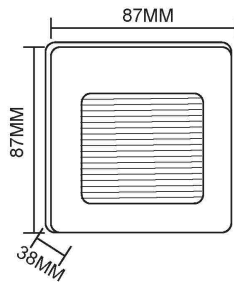

6000K 5000K 4000K 3000K 2700K

CREE EAGLE ESE I

ST01-A