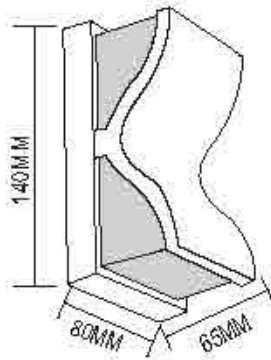

WL0863
Name: Outdoor LED 2x3W Wall Light
Power: 2x3W
Input voltage: 100-265V AC 50/60Hz
CRI: >80
Die casting Aluminum
Class: I
Color: Silver Grey/Dark Grey/Black/White

Dimension: 80x65x140mm