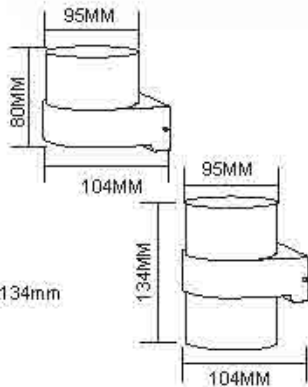

WL803, WL804
Name: Outdoor LED 7W /2x7W Wall Light
Power: 7W /2x7W
Input voltage: 100-265V AC 50/60Hz
CRI:>80
Die casting Aluminum
Class: I
Color: Silver Grey/Dark Grey/Black/White

Dimension: 7W/95x104x80mm, 2x7W/95x104x134mm