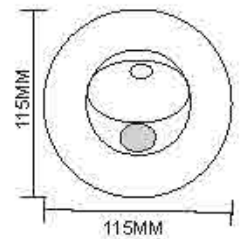

BS010R, BS010S
Name: Indoor LED 3W Step Light
Power: 3W
Input voltage: 100-265V AC 50/60Hz
CRI: >80
Aluminum
Color: Silver Grey/Dark Grey/Black/White