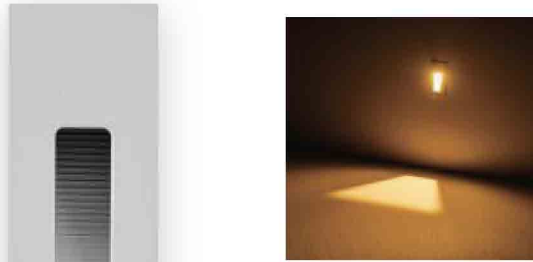

ST02-C

Name: Indoor LED 3W Step Light
Power: 3W
Input voltage: 100-265V AC 50/60Hz
CRI:>80
Aluminum
Color: Silver Grey/Dark Grey/Black/White

Dimension: 75x36x80mm
Cutout: 32x70x45mm