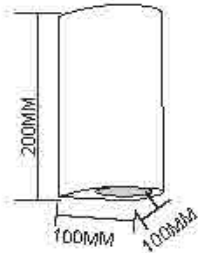

Dimension: 1x7W/100x100x100mm, 2x7W/200x100x100mm