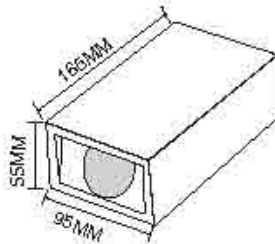

WL0120, WL0121
Name: Outdoor LED COB 2x3W Wall Light
Power: 2x3W
Input voltage: 100-265V AC 50/60Hz
CRI: >80
Die casting Aluminum
Class: I
Color: Silver Grey/Dark Grey/Black/White

Dimension: 165x95x55mm

WL2881, WL2882, WL2883, WL2884
Name: Outdoor LED, 1x3W 2x3W, 3x3W, 4x3W Wall Light
Power: 1x3W 2x3W, 3x3W, 4x3W
Input voltage: 100-265V AC 50/60Hz
CRI: >80
Die casting Aluminum
Class: I
Color: Silver Grey/Dark Grey/Black/White

Dimension: Ø95mm