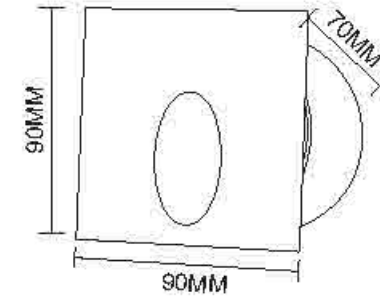

ST084, ST085, ST086, ST087
Name: Outdoor LED 3W Wall Light
Power: 3W
Input voltage: 100-265V AC 50/60Hz
CRI: >80
Die casting Aluminum
Class: I
Color: Silver Grey/Dark Grey/Black/White

Dimension: ST084 Ø80*85MM

ST085 80*80*85MM

ST086 90*90*70MM

ST087 140*70MM