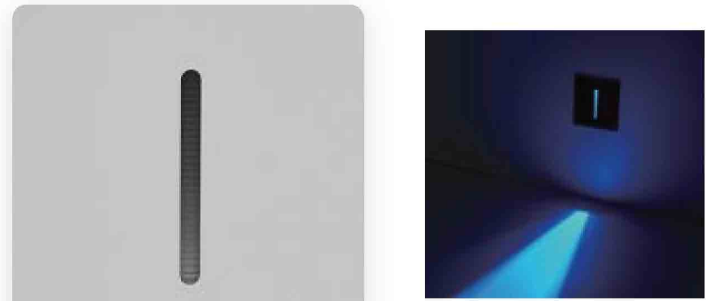

6000K 5000K 4000K 3000K 2700K

CREE EAGLE EYE I

ST01-E

Name: Indoor LED 3W Step Light
Power: 3W
Input voltage: 100-265V AC 50/60Hz
CRI: >80
Aluminum
Color: Silver Grey/Dark Grey/Black/White

Dimension: 87x87x38mm
Cutout: 73*73*H80mm

ST01-F

Name: Indoor LED 3W Step Light
Power: 3W
Input voltage: 100-265V AC 50/60Hz
CRI: >80
Aluminum
Color: Silver Grey/Dark Grey/Black/White

Dimension: 87x87x38mm
Cutout: 73*73*H80mm

ST01-FR

Name: Indoor LED 3W Step Light
Power: 3W
Input voltage: 100-265V AC 50/60Hz
CRI: >80
Aluminum
Color: Silver Grey/Dark Grey/Black/White

Dimension: Ø87x38mm
Cutout: Ø43x71x55mm

ST02-A

Name: Indoor LED 3W Step Light
Power: 3W
Input voltage: 100-265V AC 50/60Hz
CRI: >80
Aluminum
Color: Silver Grey/Dark Grey/Black/White

Dimension: 87x35x38mm
Cutout: 32x70x45mm