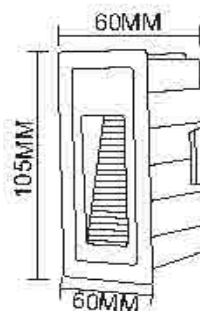

ST 706S, ST 706L
Name: Outdoor LED 3W/6W Recessed Step Light
Power: 3W/6W
Input voltage: 100-265V AC 50/60Hz
CRI: >80
Die casting Aluminum
Class I
Color: Silver Grey/Dark Grey/Black/White

Dimension: 3W/105x60x60mm, 6W/ 210x65x60mm