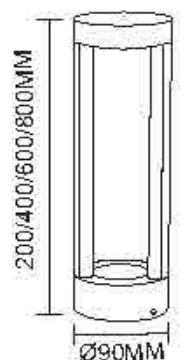

LD1206
Name: Outdoor LED 5W/10W/15W Lawn Light
Power: 5W/10W/15W
Input voltage: 100-265V AC 50/60Hz
CRI:>80
Die casting Aluminum
Class: I
Color: Silver Grey/Dark Grey/Black/White

Dimension: 5W/Ø90mm, 10W/Ø108mm, 15W/Ø145mm
Height: 200/400/600/800mm