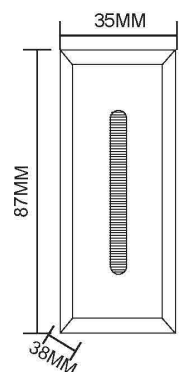

Name: Indoor LED 3W Step Light
Power: 3W
Input voltage: 100-265V AC 50/60Hz
CRI: >80
Aluminum
Color: Silver Grey/Dark Grey/Black/White

Dimension: 87x35x38mm
Cutout: 32x70x45mm