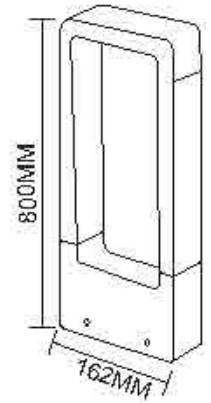

6000K 5000K 4000K 3000K 2700K

LD1201
Name: Outdoor LED 10W Lawn Light
Power: 10W
Input voltage: 100-265V AC 50/60Hz
CRI:>80
Die casting Aluminum
Class: I
Color: Silver Grey/Dark Grey/Black/White

Dimension: 162X57mm
Height: 200/400/600/800mm

LD1201
Name: Outdoor LED 10W Lawn Light
Power: 10W
Input voltage: 100-265V AC 50/60Hz
CRI:>80
Die casting Aluminum
Class: I
Color: Silver Grey/Dark Grey/Black/White

Dimension: 162X57mm
Height: 200/400/600/800mm

LD1205
Name: Outdoor LED 3W Lawn Light
Power: 3W
Input voltage: 100-265V AC 50/60Hz
CRI:>80
Die casting Aluminum
Class: I
Color: Silver Grey/Dark Grey/Black/White

Dimension: 65x65x600mm

LD1206
Name: Outdoor LED 5W/10W/15W Lawn Light
Power: 5W/10W/15W
Input voltage: 100-265V AC 50/60Hz
CRI:>80
Die casting Aluminum
Class: I
Color: Silver Grey/Dark Grey/Black/White

Dimension: 5W/Ø90mm, 10W/Ø108mm, 15W/Ø145mm
Height: 200/400/600/800mm