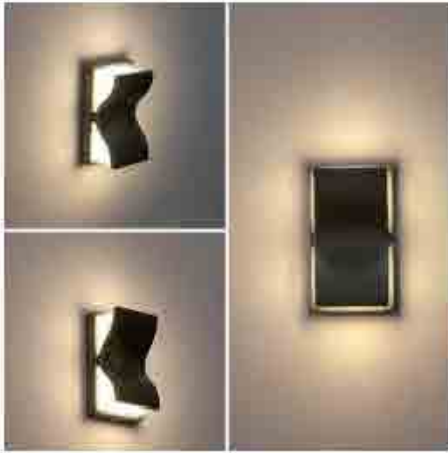

6000K 5000K 4000K 3000K 2700K