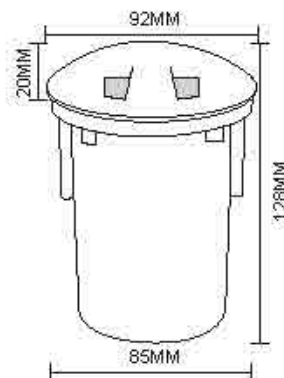

● 6000K ● 5000K ● 4000K ● 3000K ● 2700K

3W COB underground light

Parameter	
General Data	
Name : LED 3W Stainless Steel Underground Light/Floor Light	
Item No.	SUS04
Power	3W
LED type	CREE/Brigelux/Osram
Luminous flux	80lm/W
CCT	2700K , 3000K, 4000K, 6000K, R/G/Y/B
CRI	80+
Beam angle	40°
Dimension	∅92mm
Cut out	∅82x90mm
Warranty	5 Years
Certifications	CE , RoHS
Electrical Data	
Input voltage	90-265V AC or DC12, DC24V
Insulation class	Class I, Class III
Cable	1PC rubber cable 1M H05RN-F 3x1.0mm square, 1PC rubber cable 1M H05RN-F 2x1.0mm square,
Driver	Eaglerise
Construction Data	
IP rating	IP67 Waterproof
IK rating	IK08
Housing	SUS304.016
Protection finishing	SUS
Trim	SUS304.016
Glass	Step tempered Glass. T=8mm.
Loading capacity	500 kgs
Cable Gland	PG7 IP67
Gasket	O-ring PMQ silicone seal
Accessories	
Mounting Sleeve	Anti-corrosion PVC. Black

Dimension