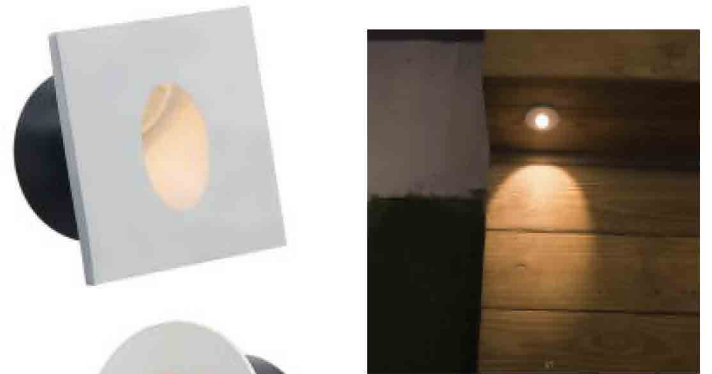

WL0803R, WL0803S
Name: Indoor LED 3W Step Light
Power: 3W
Input voltage: 100-265V AC 50/60Hz
CRI:>80
Aluminum
Color: Silver Grey/Dark Grey/Black/White

Dimension: Ø80*H73mm, 80*80*73mm
Cutout: Ø75mm