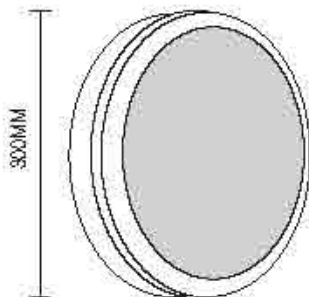

VL5016, 5017, 5018, 5019
Name: Outdoor LED 18W/E27 Wall Light
Power: 18W E27
Input voltage: 100-265V AC 50/60Hz
CRI: >80
Die casting Aluminum
Class: I
Color: Silver Grey/Dark Grey/Black/White

Dimension: Ø300mm