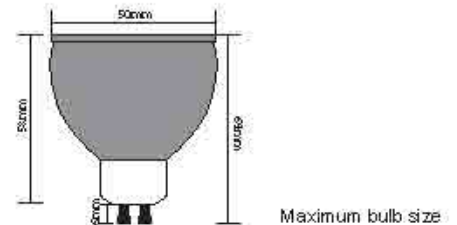

02

LED Garden Spike Light

● 6000K ● 5000K ● 4000K ● 3000K ● 2700K

20W

15W

10W

3W/5W

Parameter	
General Data	
Name: LED 3W/5W/10W/15W/20W COB Garden Spike Light	
Item No.	Please see table below
Power	3W/5W/10W/15W/20W
LED type	CREE/Brigelix/Osram
Luminous flux	80lm/W
CCT	2700K, 3000K, 4000K, 6000K, R/G/Y/B
CRI	80+
Beam angle	24°, 40°
Dimension	Please see table below
Warranty	5 Years
Certifications	CE, RoHS
Electrical Data	
Input voltage	90-265V AC or DC12, DC24V
Insulation class	Class I, Class III
Cable	1PC rubber cable 1M H05RN-F 3x1.0mm square, 1PC rubber cable 1M H05RN-F 2x1.0mm square,
Driver	Eaglerise
Construction Data	
IP rating	IP67 Waterproof
IK rating	IK08
Housing	6063 Aluminum
Protection finishing	Anti-corrosion coating 90~100µm thickness
Glass	Step tempered Glass. T=8mm
Loading capacity	500 kgs
Cable Gland	PG7 IP67
Gasket	O-ring PMQ silicone seal
Accessories	
Mounting Spike	Aluminum

6000K 5000K 4000K 3000K 2700K

max. 50W
GU10

General Data	
Name	GU10 Garden Spike
Item No.	SPH01
Power	Max 50W
Base type	GU10
Dimension	Ø61x110 (mm)
Net weight	0.6kg
Warranty	5 Years
Certifications	CE, RoHS
Electrical Data	
Input voltage	90-265V AC
Insulation class	Class I
Cable	1PC rubber cable 1M H05RN-F 3x0.75mm square
Driver	/
Construction Data	
IP rating	IP67 Waterproof
IK rating	IK08
Housing	6063 Aluminum
Protection finishing	Anti-corrosion coating 90~100µm thickness
Glass	Step tempered Glass, T=8mm
Loading capacity	500 kgs
Cable Gland	PG7 IP 67
Gasket	O-ring PMQ silicone seal
Accessories	
Mounting Spike	Aluminum