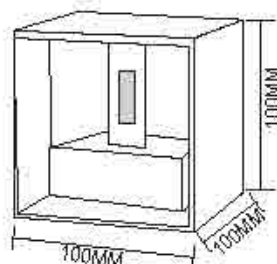

WL8005F
Name: Outdoor LED 2x3W Up and Down Wall Light
Power: 2x3W
Input voltage: 100-265V AC 50/60Hz
CRI: >80
Die casting Aluminum
Class: I
Color: Silver Grey/Dark Grey/Black/White

Dimension: 100x100x100mm