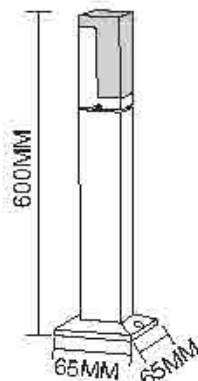

LD1205
Name: Outdoor LED 3W Lawn Light
Power: 3W
Input voltage: 100-265V AC 50/60Hz
CRI:>80
Die casting Aluminum
Class: I
Color: Silver Grey/Dark Grey/Black/White

Dimension: 65x65x600mm