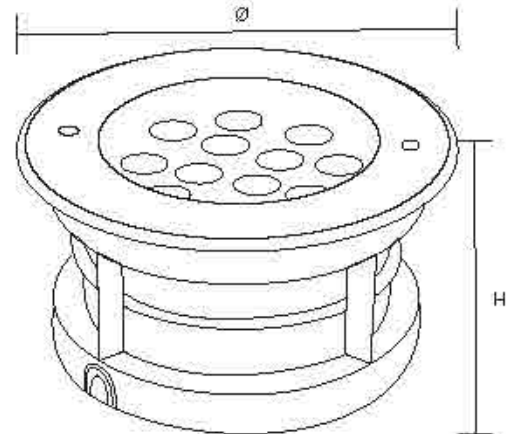

6000K 5000K 4000K 3000K 2700K

Parameter		Insulation class	Class III
General Data		Cable	1PC rubber cable 1M H05RN-F 2x1.0mm square,
Name: LED 3W/5W/6W/9W/12W/18W Underwater Light		Driver	Done
Item No.	Please see table below	Construction Data	
Power	3W/5W/6W/9W/12W/18W	IP rating	IP68 Waterproof
LED type	CREE/Brigelux/Osram	IK rating	IK08
Luminous flux	80lm/W	Housing	SUS304
CCT	2700K, 3000K, 4000K, 6000K, R/G/Y/B	Protection finishing	SUS
CRI	80+	Glass	Step tempered Glass. T=10mm..
Beam angle	30°, 45°, 60°, 90°, 120°	Loading capacity	500 kgs
Dimension	Please see table below	Cable Gland	IP68
Warranty	5 Years	Gaske	O-ring PMQ silicone seal
Certifications	CE, RoHS		
Electrical Data			
Input voltage	DC12V		

Power	Model	Chip Brand	Driver brand	Material	Dimension
3W	DMS 3W	CREE/Brigelux/Osram	Done	SUS304	Ø90xH90mm
3W	DMS1 3W	CREE/Brigelux/Osram	Done	SUS304	Ø100xH80mm
5W	DMS 5W	CREE/Brigelux/Osram	Done	SUS304	Ø120xH90mm
6W	DMS 6W	CREE/Brigelux/Osram	Done	SUS304	Ø130xH90mm
9W	DMS 9W	CREE/Brigelux/Osram	Done	SUS304	Ø145xH90mm
12W	DMS 12W	CREE/Brigelux/Osram	Done	SUS304	Ø160xH100mm
12W	DMS1 12W	CREE/Brigelux/Osram	Done	SUS304	Ø170xH130mm
18W	DMS 18W	CREE/Brigelux/Osram	Done	SUS304	Ø200xH100mm