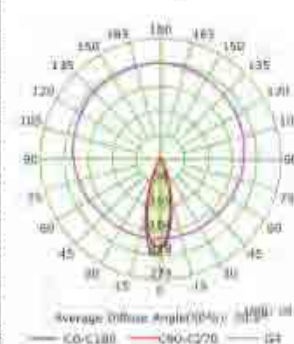

Luminous Intensity Distribution Curve

Illuminance at a Distance

6000K 5000K 4000K 3000K 2700K

Parameter	
General Data	
Name:	3W LED Underground Light/ Deck Light/Step Light
Item No.:	DMM3W COB
Power:	3W
LED type:	CREE XBD, Bridgelux COB
Luminous flux:	80lm/W
CCT:	2700K, 3000K, 4000K, 6000K, R/G/Y/B
CRI:	80+
Beam angle:	40°
Dimension:	Ø46x72 (mm) Diameter x length
Cut out:	With Mounting Sleeve: Ø80x95 (mm) Diameter x Length
Warranty:	5 Years
Certifications:	CE, RoHS
Electrical Data	
Input voltage:	DC 12-24V
Insulation class:	Class III
Cable:	1PC rubber cable 1M H05RN-F 2x0.5mm square
Driver:	Done
Construction Data	
IP rating:	IP67 Waterproof
IK rating:	IK08
Housing:	Solid Passivated (Anodizing) Aluminum CNC machined
Protection finishing:	20~25µm thickness anodized film for housing.
Trim:	SUS316
Glass:	Step tempered Glass. T=8mm
Loading capacity:	500 kgs
Cable Gland:	PG7 IP67
Gasket:	O-ring PMQ silicone seal
Accessories	
Mounting Sleeve:	Anti-corrosion PVC. Black
Clip:	With SUS304 spring that's for deck lights or ceiling lights application