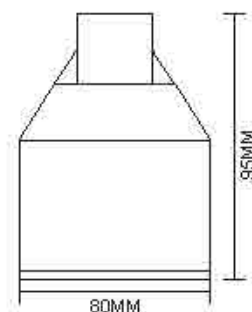

Luminous Intensity Distribution Curve

Illuminance at a Distance

6000K 5000K 4000K 3000K 2700K

Parameter	
General Data	
Name:	3W LED Underground Light/ Deck Light/Step Light
Item No.:	DMM3W COB
Power:	3W
LED type:	CREE XBD, Bridgelux COB
Luminous flux:	80lm/W
CCT:	2700K, 3000K, 4000K, 6000K, R/G/Y/B
CRI:	80+
Beam angle:	40°
Dimension:	Ø46x72 (mm) Diameter x length
Cut out:	With Mounting Sleeve: Ø80x95 (mm) Diameter x Length
Warranty:	5 Years
Certifications:	CE, RoHS
Electrical Data	
Input voltage:	DC 12-24V
Insulation class:	Class III
Cable:	1PC rubber cable 1M H05RN-F 2x0.5mm square
Driver:	Done
Construction Data	
IP rating:	IP67 Waterproof
IK rating:	IK08
Housing:	Solid Passivated (Anodizing) Aluminum CNC machined
Protection finishing:	20~25µm thickness anodized film for housing.
Trim:	SUS316
Glass:	Step tempered Glass. T=8mm
Loading capacity:	500 kgs
Cable Gland:	PG7 IP67
Gasket:	O-ring PMQ silicone seal
Accessories	
Mounting Sleeve:	Anti-corrosion PVC. Black
Clip:	With SUS304 spring that's for deck lights or ceiling lights application