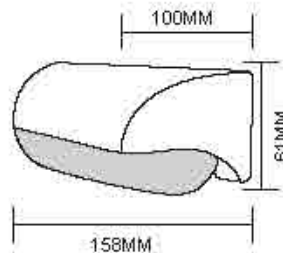

WL2020
Name: Outdoor LED 1x6W / 2x6W Wall Light
Power: 1x6W / 2x6W Wall Light
Input voltage: 100-265V AC 50/60Hz
CRI: >80
Die casting Aluminum
Class: I
Color: Silver Grey/Dark Grey/Black/White

Dimension: 158x61x100mm