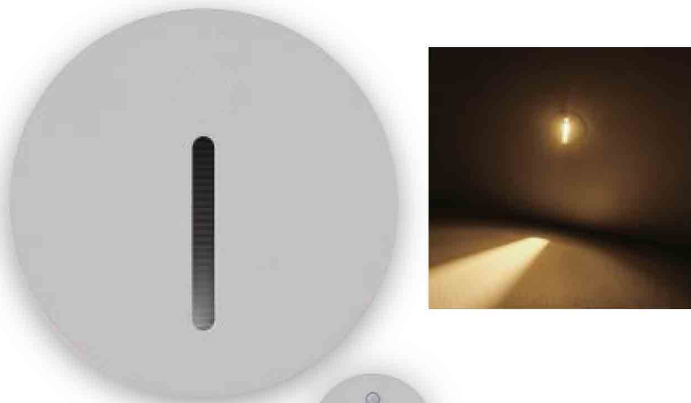

6000K 5000K 4000K 3000K 2700K

CREE EAGLE EYE I

ST01-E

Name: Indoor LED 3W Step Light
Power: 3W
Input voltage: 100-265V AC 50/60Hz
CRI: >80
Aluminum
Color: Silver Grey/Dark Grey/Black/White

Dimension: 87x87x38mm
Cutout: 73*73*H80mm

ST01-F

Name: Indoor LED 3W Step Light
Power: 3W
Input voltage: 100-265V AC 50/60Hz
CRI: >80
Aluminum
Color: Silver Grey/Dark Grey/Black/White

Dimension: 87x87x38mm
Cutout: 73*73*H80mm

ST01-FR

Name: Indoor LED 3W Step Light
Power: 3W
Input voltage: 100-265V AC 50/60Hz
CRI: >80
Aluminum
Color: Silver Grey/Dark Grey/Black/White

Dimension: Ø87x38mm
Cutout: Ø43x71x55mm

ST02-A

Name: Indoor LED 3W Step Light
Power: 3W
Input voltage: 100-265V AC 50/60Hz
CRI: >80
Aluminum
Color: Silver Grey/Dark Grey/Black/White

Dimension: 87x35x38mm
Cutout: 32x70x45mm