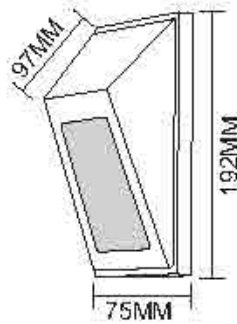

Dimension: 16x9x14mm

WL8805, WL8806, WL8807,
 Name: Outdoor LED 12W/18W/24W Wall Light
 Power: 12W/18W/24W
 Input voltage: 100-265V AC 50/60Hz
 CRI: >80
 Die casting Aluminum
 Class: I
 Color: Silver Grey/Dark Grey/Black/White

Dimension: 12W/70x65x155mm
 18W/70x65x220mm
 24W/70x65x370mm

6000K 5000K 4000K 3000K 2700K

WL3001
Name: Outdoor LED 10W Wall Light
Power: 10W Wall Light
Input voltage: 100-265V AC 50/60Hz
CRI: >80
Die casting Aluminum
Class: I
Color: Silver Grey/Dark Grey/Black/White

Dimension: 192x97x75mm

WL3002
Name: Outdoor LED 5W Wall Light
Power: 5W Wall Light
Input voltage: 100-265V AC 50/60Hz
CRI: >80
Die casting Aluminum
Class: I
Color: Silver Grey/Dark Grey/Black/White

Dimension: 132x89x78mm