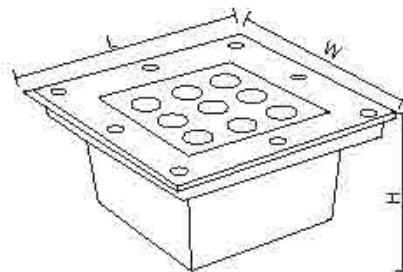

6000K 5000K 4000K 3000K 2700K

Parameter		Cable	1PC rubber cable 1M H05RN-F 3x1.0mm square
General Data		Driver	Eaglerise
Name:	LED 3W-36W Linear Underground Light	Construction Data	
Item No.	Please see table below	IP rating	IP67 Waterproof
Power	3W, 6W, 12W, 18W, 24W, 36W	IK rating	IK08
LED type	CREE/Brigelux/Osram	Housing	SUS304/316+Die casting Aluminum
Luminous flux	80lm/W	Protection finishing	Anti-corrosion coating 90~100µm thickness
CCT	2700K, 3000K, 4000K, 6000K, R/G/Y/B	Trim	SUS304/316
CRI	80+	Glass	Step tempered Glass. T=8mm.
Beam angle	10°, 15°, 30°, 45°, 60°, 90°, 120°	Loading capacity	500 kgs
Dimension	Please see table below	Cable Gland	PG7 IP67
Cut out	Please see table below	Gasket	O-ring PMQ silicone seal
Warranty	5 Years	Accessories	
Certifications	CE, RoHS	Mounting Sleeve	Anti-corrosion PVC. Black
Electrical Data			
Input voltage	90-265V AC		
Insulation class	Class I		

Power	Model	Chip Brand	Driver brand	Material	Dimension	Cutout
3W	DMF-3X1W	CREE/Brigelux/Osram	Eaglerise	SUS316+Die casting Aluminum	95x95x90mm	L90xW90xH90mm
4W	DMF-4X1W	CREE/Brigelux/Osram	Eaglerise	SUS316+Die casting Aluminum	120x120x90mm	L115xW115xH90mm
5W	DMF-5X1W	CREE/Brigelux/Osram	Eaglerise	SUS316+Die casting Aluminum	140x140x90mm	L135xW135xH90mm
9W	DMF-9X1W	CREE/Brigelux/Osram	Eaglerise	SUS316+Die casting Aluminum	150x150x90mm	L135xW135xH90mm
9W	DMF-9X1W	CREE/Brigelux/Osram	Eaglerise	SUS316+Die casting Aluminum	160x160x90mm	L155xW155xH90mm
12W	DMF-12X1W	CREE/Brigelux/Osram	Eaglerise	SUS316+Die casting Aluminum	190x190x90mm	L180xW180xH90mm
18W	DMF-18X1W	CREE/Brigelux/Osram	Eaglerise	SUS316+Die casting Aluminum	200x200x90mm	L185xW185xH90mm
24W	DMF-24X1W	CREE/Brigelux/Osram	Eaglerise	SUS316+Die casting Aluminum	220x220x90mm	L205xW205xH90mm
24W	DMF-24X1W	CREE/Brigelux/Osram	Eaglerise	SUS316+Die casting Aluminum	250x250x90mm	L235xW235xH90mm
36W	DMF-36X1W	CREE/Brigelux/Osram	Eaglerise	SUS316+Die casting Aluminum	300x300x90mm	L285xW285xH90mm