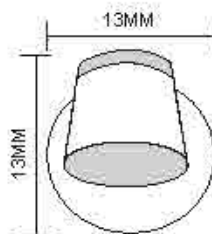

6000K 5000K 4000K 3000K 2700K