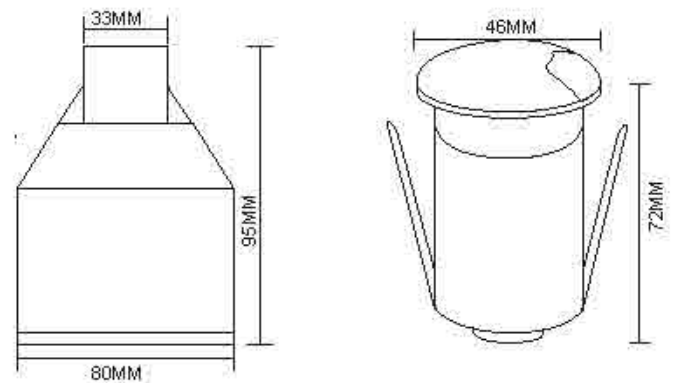

Parameter	
General Data	
Name:	3W LED Underground Light/ Deck Light/Step Light
Item No.:	DMC3W
Power:	3W
LED type:	CREE XBD, Bridgelux COB
Luminous flux:	80lm/W
CCT:	2700K, 3000K, 4000K, 6000K, R/G/Y/B
CRI:	80+
Beam angle:	B1, B2, B3
Dimension:	Ø46x72 (mm) Diameter x length
Cut out:	With Mounting Sleeve: Ø80x95 (mm) Diameter x length
Warranty:	5 Years
Certifications:	CE, RoHS
Electrical Data	
Input voltage:	DC12-24V
Insulation class:	Class III
Cable:	1PC rubber cable 1M H05RN-F 2x0.75mm square
Driver:	/
Construction Data	
IP rating:	IP67 Waterproof
IK rating:	IK08
Housing:	Solid Passivated (Anodizing) Aluminum CNC machined
Protection finishing:	20~25µm thickness anodized film for housing
Trim:	Aluminum 6063
Glass:	Step tempered Glass. T=8mm
Loading capacity:	500 kgs
Cable Gland:	PG7 IP67
Gasket:	O-ring PMQ silicone seal
Accessories	
Mounting Sleeve:	Anti-corrosion PVC. Black
Clip:	With SUS304 spring that's for deck lights or ceiling lights application