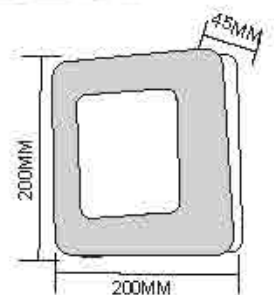

6000K 5000K 4000K 3000K 2700K

WL2011
Name: Outdoor LED 2x6W Wall Light
Power: 2x6W
Input voltage: 100-265V AC 50/60Hz
CRI: >80
Die casting Aluminum
Class: I
Color: Silver Grey/Dark Grey/Black/White

Dimension: 160x90x35mm

WL2012
Name: Outdoor LED 2x6W Wall Light
Power: 12x6W Wall Light
Input voltage: 100-265V AC 50/60Hz
CRI: >80
Die casting Aluminum
Class: I
Color: Silver Grey/Dark Grey/Black/White

Dimension: Ø160x35mm

WL2017
Name: Outdoor LED 18W Wall Light
Power: 18W Wall Light
Input voltage: 100-265V AC 50/60Hz
CRI: >80
Die casting Aluminum
Class: I
Color: Silver Grey/Dark Grey/Black/White

Dimension: Ø200x45mm

WL2018
Name: Outdoor LED 18W Wall Light
Power: 18W Wall Light
Input voltage: 100-265V AC 50/60Hz
CRI: >80
Die casting Aluminum
Class: I
Color: Silver Grey/Dark Grey/Black/White

Dimension: 200x200x45mm