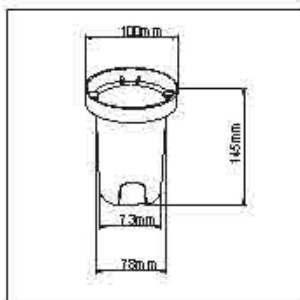

Parameter	
General Data	
Name:	3W LED Underground Light/ Deck Light/Step Light
Item No.:	DMC3W
Power:	3W
LED type:	CREE XBD, Bridgelux COB
Luminous flux:	80lm/W
CCT:	2700K, 3000K, 4000K, 6000K, R/G/Y/B
CRI:	80+
Beam angle:	B1, B2, B3
Dimension:	Ø46x72 (mm) Diameter x length
Cut out:	With Mounting Sleeve: Ø80x95 (mm) Diameter x length
Warranty:	5 Years
Certifications:	CE, RoHS
Electrical Data	
Input voltage:	DC12-24V
Insulation class:	Class III
Cable:	1PC rubber cable 1M H05RN-F 2x0.75mm square
Driver:	/
Construction Data	
IP rating:	IP67 Waterproof
IK rating:	IK08
Housing:	Solid Passivated (Anodizing) Aluminum CNC machined
Protection finishing:	20~25µm thickness anodized film for housing
Trim:	Aluminum 6063
Glass:	Step tempered Glass. T=8mm
Loading capacity:	500 kgs
Cable Gland:	PG7 IP67
Gasket:	O-ring PMQ silicone seal
Accessories	
Mounting Sleeve:	Anti-corrosion PVC. Black
Clip:	With SUS304 spring that's for deck lights or ceiling lights application

max. 50W
GU10

General Data	
Name	GU10 Underground Light
Item No.	HT-GU10
Power	Max 50W
Base type	GU10
Dimension	Ø120x135 (mm) Diameter x length
Cut out	Ø100x145 (mm) Diameter x length
Net weight	
Warranty	5 Years
Certifications	CE, RoHS
Electrical Data	
Input voltage	90-265V AC
Insulation class	Class I
Cable	1PC rubber cable 1M H05RN-F 3x0.75mm square
Driver	/
Construction Data	
IP rating	IP67 Waterproof
IK rating	IK09
Housing	Die casting ADC #12 Aluminum
Protection finishing	Anti-corrosion coating 90~100µm thickness
Trim	Stainless steel 316
Glass	Step tempered Glass. T=8mm
Loading capacity	500 kgs
Cable Gland	PG7 IP67
Gasket	O-ring PMQ silicone seal
Accessories	
Mounting Sleeve	Anti-corrosion PVC. Black