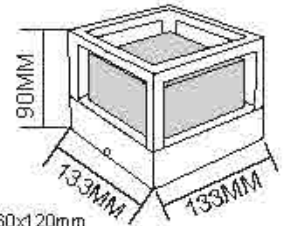

BL1007, BL1008
Name: Outdoor LED 7W/12W Bollard Light
Power: 7W/12W
Input voltage: 100-265V AC 50/60Hz
CRI: >80
Die casting Aluminum
Class: I
Color: Silver Grey/Dark Grey/Black/White

Dimension: 7W/133x133x90mm, 12W/160x160x120mm