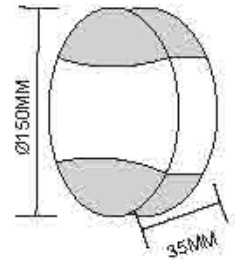

WL2012
Name: Outdoor LED 2x6W Wall Light
Power: 12x6W Wall Light
Input voltage: 100-265V AC 50/60Hz
CRI: >80
Die casting Aluminum
Class: I
Color: Silver Grey/Dark Grey/Black/White

Dimension: Ø160x35mm

WL2017
Name: Outdoor LED 18W Wall Light
Power: 18W Wall Light
Input voltage: 100-265V AC 50/60Hz
CRI: >80
Die casting Aluminum
Class: I
Color: Silver Grey/Dark Grey/Black/White

Dimension: Ø200x45mm