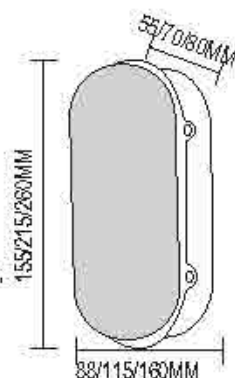

WL0618
Name: Outdoor LED 6W/12W/18W Wall Light
Power: 6W/12W/18W
Input voltage: 100-265V AC 50/60Hz
CRI: >80
Die casting Aluminum
Class: I
Color: Silver Grey/Dark Grey/Black/White

Dimension: 6W/155x88x55mm, 12W/215x115x70mm, 18W/160x260x80mm