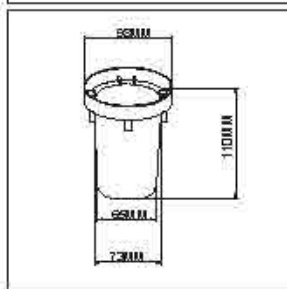

max. 50W
GU10

General Data	
Name	GU10 Underground Light
Item No.	HT-GU10
Power	Max 50W
Base type	GU10
Dimension	Ø120x135 (mm) Diameter x length
Cut out	Ø100x145 (mm) Diameter x length
Net weight	
Warranty	5 Years
Certifications	CE, RoHS
Electrical Data	
Input voltage	90-265V AC
Insulation class	Class I
Cable	1PC rubber cable 1M H05RN-F 3x0.75mm square
Driver	/
Construction Data	
IP rating	IP67 Waterproof
IK rating	IK09
Housing	Die casting ADC #12 Aluminum
Protection finishing	Anti-corrosion coating 90~100µm thickness
Trim	Stainless steel 316
Glass	Step tempered Glass. T=8mm
Loading capacity	500 kgs
Cable Gland	PG7 IP67
Gasket	O-ring PMQ silicone seal
Accessories	
Mounting Sleeve	Anti-corrosion PVC. Black

max. 50W
GU10

Parameter	
General Data	
Name: GU10 Underground Light	
Item No.	DMD-GU10
Power	Max 50W
Base type	GU10
Luminous flux	/
CCT	/
CRI	/
Beam angle	/
Dimension	Ø103x110 (mm) Diameter x length
Cut out	Ø100x120 (mm) Diameter x length
Net weight	
Warranty	5 Years
Certifications	CE, RoHS
Electrical Data	
Input voltage	90-265V AC
Insulation class	Class I
Cable	1PC rubber cable 1M H05RN-F 3x0.75mm square
Driver	/
Construction Data	
IP rating	IP67 Waterproof
IK rating	IK08
Housing	Die casting Aluminum
Protection finishing	Anti-corrosion coating 90~100µm thickness
Trim	Stainless steel 304 or 316
Glass	Step tempered Glass. T=8mm.
Loading capacity	500 kgs
Cable Gland	PG7IP67
Gasket	O-ring PMQ silicone seal
Accessories	
Mounting Sleeve	Anti-corrosion PVC. Black