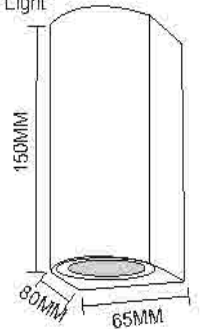

WLD112
Name: Outdoor LED COB 2x 3W/GU10 Up and Down Wall Light
Power: 2x3W/GU10
Input voltage: 100-265V AC 50/60Hz
CRI: >80
Die casting Aluminum
Class: I
Color: Silver Grey/Dark Grey/Black/White

Dimension: 65x80x150mm

WLD113
Name: Outdoor LED COB 3W/GU10 Wall Light
Power: 3W/GU10
Input voltage: 100-265V AC 50/60Hz
CRI: >80
Die casting Aluminum
Class: I
Color: Silver Grey/Dark Grey/Black/White

Dimension: 65x80x80mm