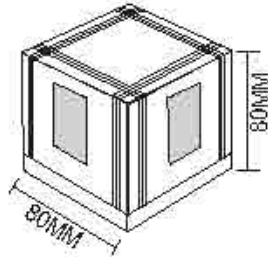

WL3007
Name: Outdoor LED 1x3W Side Emitting Wall Light
Power: 1x3W
Input voltage: 100-265V AC 50/60Hz
CRI: >80
Die casting Aluminum
Class: I
Color: Silver Grey/Dark Grey/Black/White

Dimension: 80x80mm