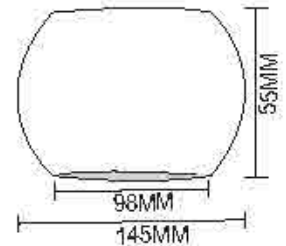

WL1008
Name: Outdoor LED 2x3W Wall Light
Power: 2x3W
Input voltage: 100-265V AC 50/60Hz
CRI: >80
Die casting Aluminum
Class: I
Color: Silver Grey/Dark Grey/Black/White

Dimension: 145x98x55mm

WL1047
Name: Outdoor LED 2x3W Up and Down Wall Light
Power: 2x3W GU10
Input voltage: 100-265V AC 50/60Hz
CRI: >80
Die casting Aluminum
Class: I
Color: Silver Grey/Dark Grey/Black/White

Dimension: φ65x180mm