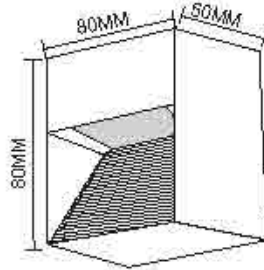

6000K 5000K 4000K 3000K 2700K

WL6011
Name: Outdoor LED 3W Wall Light
Power: 3x1W
Input voltage: 100-265V AC 50/60Hz
CRI: >80
Die casting Aluminum
Class: I
Color: Silver Grey/Dark Grey/Black/White

Dimension: 80x80x50mm

WL6012
Name: Outdoor LED 3W Wall Light
Power: 3x1W
Input voltage: 100-265V AC 50/60Hz
CRI: >80
Die casting Aluminum
Class: I
Color: Silver Grey/Dark Grey/Black/White

Dimension: Ø160x95mm

WL6013
Name: Outdoor LED 4W Wall Light
Power: 4x1W
Input voltage: 100-265V AC 50/60Hz
CRI: >80
Die casting Aluminum
Class: I
Color: Silver Grey/Dark Grey/Black/White

Dimension: 160x160x100mm

WL6019
Name: Outdoor LED 4x3W Wall Light
Power: 4x3W
Input voltage: 100-265V AC 50/60Hz
CRI: >80
Die casting Aluminum
Class: I
Color: Silver Grey/Dark Grey/Black/White

Dimension: 280x280x65mm