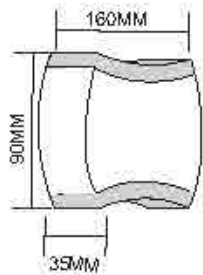

WL2011
Name: Outdoor LED 2x6W Wall Light
Power: 2x6W
Input voltage: 100-265V AC 50/60Hz
CRI: >80
Die casting Aluminum
Class: I
Color: Silver Grey/Dark Grey/Black/White

Dimension: 160x90x35mm