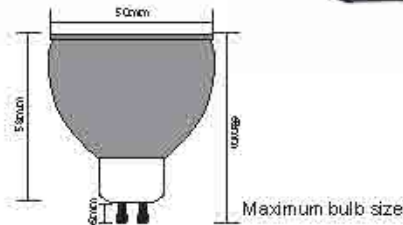

max. 50W
GU10

General Data	
Name	GU10 Underground Light
Item No.	HT-GU10
Power	Max 50W
Base type	GU10
Dimension	Ø120x135 (mm) Diameter x length
Cut out	Ø100x145 (mm) Diameter x length
Net weight	
Warranty	5 Years
Certifications	CE, RoHS
Electrical Data	
Input voltage	90-265V AC
Insulation class	Class I
Cable	1PC rubber cable 1M H05RN-F 3x0.75mm square
Driver	/
Construction Data	
IP rating	IP67 Waterproof
IK rating	IK09
Housing	Die casting ADC #12 Aluminum
Protection finishing	Anti-corrosion coating 90~100µm thickness
Trim	Stainless steel 316
Glass	Step tempered Glass. T=8mm
Loading capacity	500 kgs
Cable Gland	PG7 IP67
Gasket	O-ring PMQ silicone seal
Accessories	
Mounting Sleeve	Anti-corrosion PVC. Black