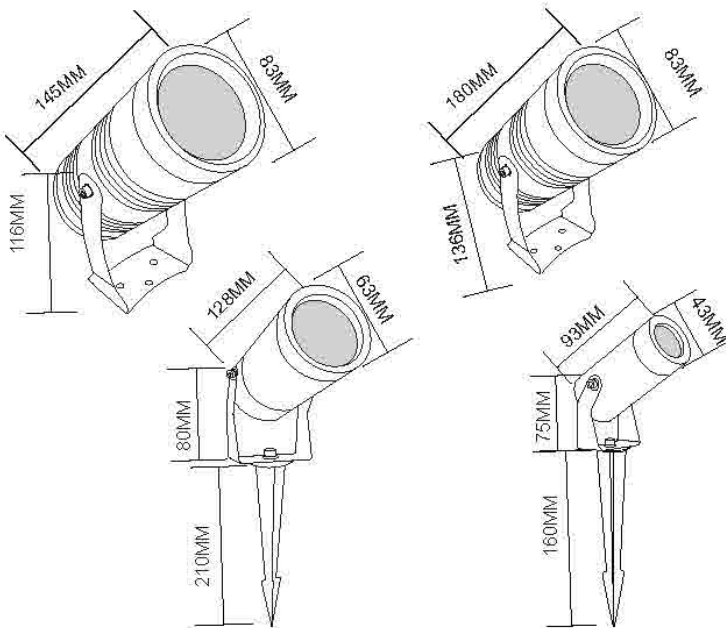

Parameter	
General Data	
Name: LED 3W/5W/10W/15W/20W COB Garden Spike Light	
Item No.	Please see table below
Power	3W/5W/10W/15W/20W
LED type	CREE/Brigelix/Osram
Luminous flux	80lm/W
CCT	2700K, 3000K, 4000K, 6000K, R/G/Y/B
CRI	80+
Beam angle	24°, 40°
Dimension	Please see table below
Warranty	5 Years
Certifications	CE, RoHS
Electrical Data	
Input voltage	90-265V AC or DC12, DC24V
Insulation class	Class I, Class III
Cable	1PC rubber cable 1M H05RN-F 3x1.0mm square, 1PC rubber cable 1M H05RN-F 2x1.0mm square,
Driver	Eaglerise
Construction Data	
IP rating	IP67 Waterproof
IK rating	IK08
Housing	6063 Aluminum
Protection finishing	Anti-corrosion coating 90~100µm thickness
Glass	Step tempered Glass. T=8mm
Loading capacity	500 kgs
Cable Gland	PG7 IP67
Gasket	O-ring PMQ silicone seal
Accessories	
Mounting Spike	Aluminum

Power	Model	Chip Brand	Driver brand	Material	Dimension
3W	SPCOB 3W	CREE/Brigelix/Osram	Eaglerise	6063 Aluminum	Ø43x93mm
5W	SPCOB 5W	CREE/Brigelix/Osram	Eaglerise	6063 Aluminum	Ø43x93mm
10W	SPCOB 10W	CREE/Brigelix/Osram	Eaglerise	6063 Aluminum	Ø63x128mm
15W	SPCOB 15W	CREE/Brigelix/Osram	Eaglerise	6063 Aluminum	Ø83x145mm
20W	SPCOB 20W	CREE/Brigelix/Osram	Eaglerise	6063 Aluminum	Ø83x180mm