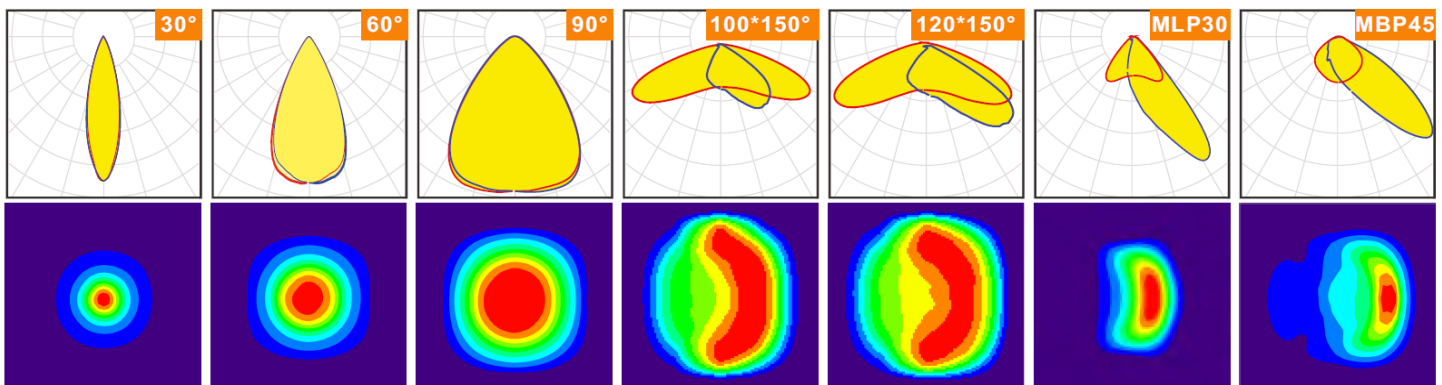

FLOOD LIGHT ADMIRAL 11 SERIES

KODAS	AD11-N3-100	AD11-N4-150	AD11-N5-200	AD11-N5-240	AD11-N6-300	AD11-N6-400
CCT	4000K 5000K (standart) / 3000K 5700K (optional)					
Working temperature	-40°C -- +50°C					
CRI	Ra≥70 (80/90 optional)					
Power	100 W	150W	200 W	240 W	300 W	400 W
Weight, kg	2.85 kg	3.9 kg	6.5 kg	6.5 kg	11.35 kg	11.35 kg
Size LxWxH, mm	292x246x53	336x264x53	407x328x53	407x328x53	496x411x65	496x411x65
Power factor	0.95					
Light efficiency	150-170 lm/W					
Flux	16000 lm	25500 lm	34000 lm	40800 lm	51000 lm	68000 lm
IP grade / IK	IP66 / IK08 (IK10 with steel mesh)					
Beam angle	30° / 60° / 90° / 100x150° / 120x150° / MLP30 / MBP45					
Dimmable	ZigBee / DMX / DALI / 0/1~10V					
Lifespan	L90B10 50.000 h (Ts-25 °C); L80B20 100.000 h (Ts-25 °C) 5 years warranty					
Driver ENEC / LEDs	Sosen/Moso/Osram/Meanwell ; Cree/Philips					
Materials	Aluminio korpusas (juodas) + Optika					

FLOOD LIGHT ADMIRAL 11 SERIES

CODE	AD11-N1-30	AD11-N2-50
CCT	4000K 5000K (standart) / 3000K 6000K (optional)	
Working temperature	-25°C -- +45°C	
CRI	Ra≥70 (80/90 for option)	
Power	30W	50W
Weight, kg	1.2 kg	1.6 kg
Size LxWxH, mm	232x204x53	280x245x53
Power factor	0.95	
Light efficiency	150 lm/W	
Flux	4500 lm	7500 lm
IP grade / IK	IP66 / IK08	
Beam angle	90 °/ 120°	
Dimmable	Micro-wave / PIR	
Lifespan	L80B10 50.000 h (Ts-25 °C) 3 years warranty	
Driver ENEC / LEDs	Tureful, Done; Philips LED	
Materials	Die-cast Aluminum (black) + Optical Lens	