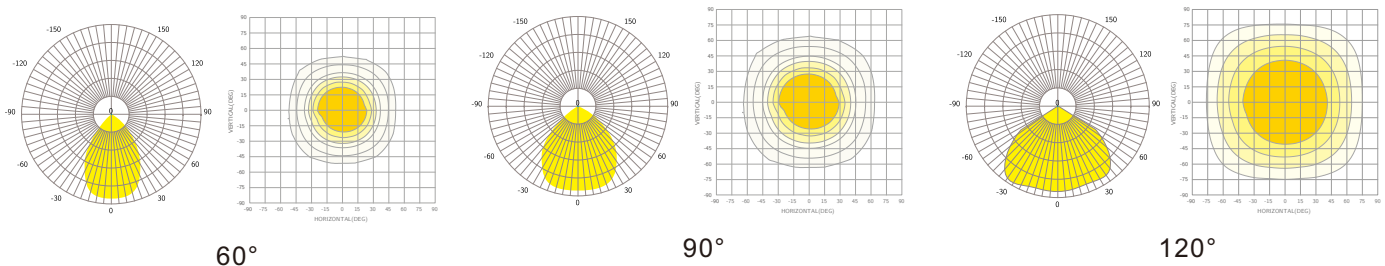

WIN UFO SERIES

UFO LED HIGH BAY LIGHT 200W

- Light Source: Osram 2835
- Input Volt: 100-277Vac
- Beam Angle: 60° / 90° / 120°
- Color Temp: 3000K-6000K
- High luminaire efficiency up to 160Lm
- Mounting Height: 8-16meter
- Housing is made of die casting aluminum ADC12
- 5 years warranty

100-277V	347-480V	50,000H	-30~45°C	IK10	IP65	Dimmable
High Efficiency	Energy Saving	Long-life Span	Low Light Attenuation			

	FLAME RETARDED		SALT SPRAY TEST

Technical Specifications

Part Number	WIN-UFO-4000K-200
Watt	200W
Efficiency	160Lm/w±5%
Dimensions (mm)	Dia299.5xH156.2
Lumen	32,000Lm
CRI	>80
Driver (Non-Dimmable)	Moso / Sosen Driver
Driver (Dimmable)	Moso / Sosen Driver

* 3000K/Milky Cover are 15-20% lumen less compared to 5000K

Beam Angle