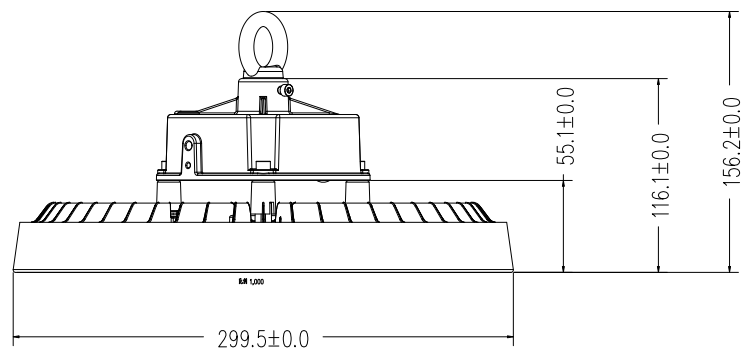

▼ Dimensions