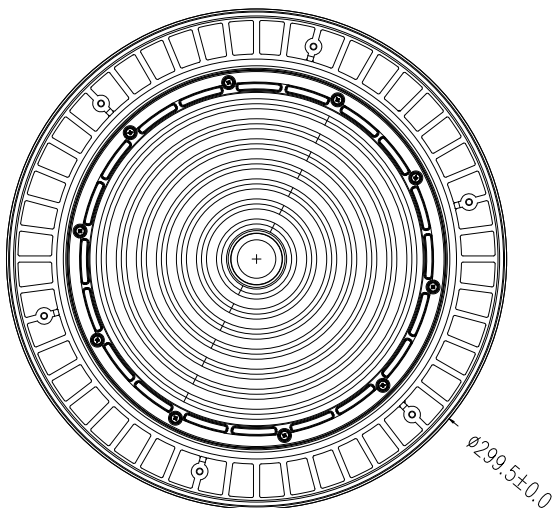

WIN UFO SERIES

▼ Features

1. High luminaire efficiency up to 160Lm/w
2. Mounting Height: 8-16meter
3. IP65 and IK10 protection rate
4. 5 years warranty
5. Housing is made of die casting aluminum ADC12
6. ETL cETL DLC Premium TUV CB SAA IECEE LM79 LM80.

▼ Dimensions

WIN UFO SERIES

UFO LED HIGH BAY LIGHT 200W

- Light Source: Osram 2835
- Input Volt: 100-277Vac
- Beam Angle: 60° / 90° / 120°
- Color Temp: 3000K-6000K
- High luminaire efficiency up to 160Lm
- Mounting Height: 8-16meter
- Housing is made of die casting aluminum ADC12
- 5 years warranty