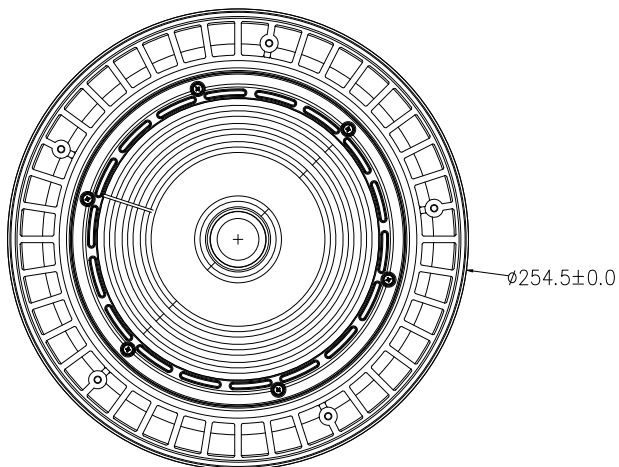

High luminaire efficiency up to **160Lm/w**
Mounting Height: 8-15meter

IP65 AND IK10 PROTECTION RATE

Use high-quality aluminium case, Housing is made of Die Casting Aluminum ADC12 elaborate processing, good heat radiation effect, waterproof grade IP65 and IK10 rating of anticollision.

WIN UFO SERIES

▼ Features

1. High luminaire efficiency up to 160Lm/w
2. Mounting Height: 8-15meter
3. IP65 and IK10 protection rate
4. 5 years warranty
5. Housing is made of die casting aluminum ADC12
6. ETL cETL DLC Premium TUV CB SAA IECEE LM79 LM80.

▼ Dimensions

WIN UFO SERIES

UFO LED HIGH BAY LIGHT 100W 150W

- Light Source: Osram 2835
- Input Volt: 100-277Vac
- Beam Angle: 60° / 90° / 120°
- Color Temp: 3000K-6000K
- High luminaire efficiency up to 160Lm/w
- Mounting Height: 8-15meter
- Housing is made of die casting aluminum ADC12
- 5 years warranty