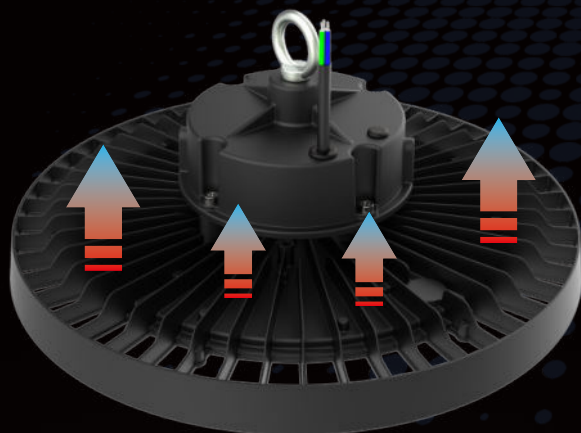

High luminaire efficiency up to **160Lm/w**
Mounting Height: 8-15meter

IP65 AND IK10 PROTECTION RATE

Use high-quality aluminium case, Housing is made of Die Casting Aluminum ADC12 elaborate processing, good heat radiation effect, waterproof grade IP65 and IK10 rating of anticollision.

▼ Dimensions

WIN UFO SERIES

UFO LED HIGH BAY LIGHT 100W 150W

- Light Source: Osram 2835
- Input Volt: 100-277Vac
- Beam Angle: 60° / 90° / 120°
- Color Temp: 3000K-6000K
- High luminaire efficiency up to 160Lm/w
- Mounting Height: 8-15meter
- Housing is made of die casting aluminum ADC12
- 5 years warranty

HIGH LUMINAIRE EFFICIENCY

High luminaire efficiency up to **160Lm/w**
Mounting Height: 8-16meter

IP65 AND IK10 PROTECTION RATE

Use high-quality aluminium case, Housing is made of Die Casting Aluminum ADC12 elaborate processing, good heat radiation effect, waterproof grade IP65 and IK10 rating of anticollision.

DIE-CAST ALUMINUM RADIATOR

One-piece aluminum die-casting heat sink to meet the high-power high bay lighting heat dissipation, excellent heat sink performance, so that the lamp life longer. Lighting more stable.