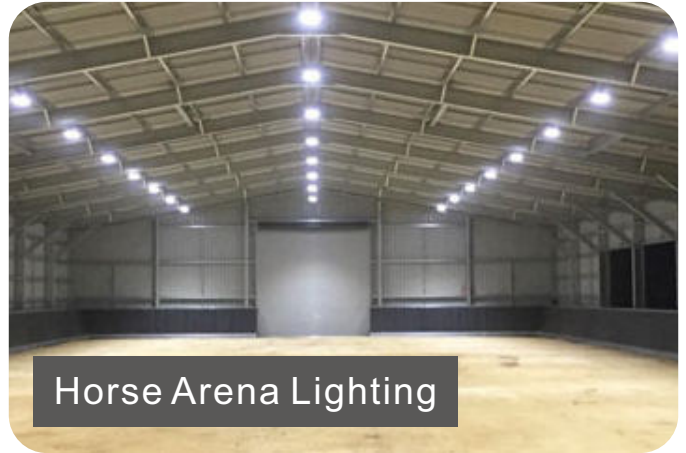

Application