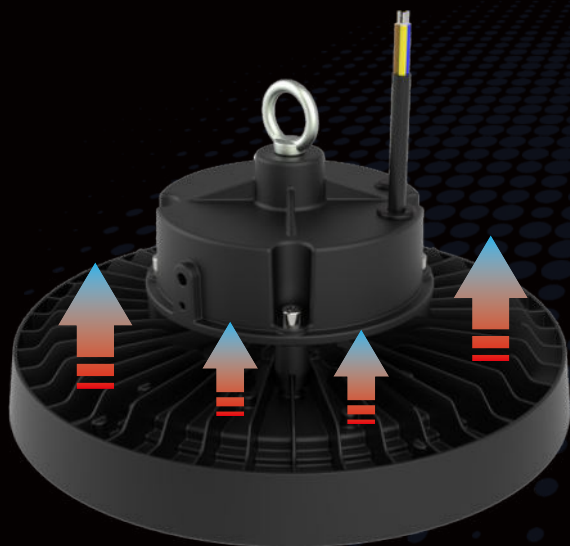

160_{LM/W}

WIN UFO SERIES

UFO LED HIGH BAY LIGHT

WIN-UFO-100W

WIN-UFO-150W

100W 150W

High Bay lighting | Warehouse Lighting | Area lighting
Workshop Lighting | Carport Lighting | Pole Barn lighting

HIGH LUMINAIRE EFFICIENCY

High luminaire efficiency up to **160Lm/w**
Mounting Height: 8-15meter

IP65 AND IK10 PROTECTION RATE

Use high-quality aluminium case, Housing is made of Die Casting Aluminum ADC12 elaborate processing, good heat radiation effect, waterproof grade IP65 and IK10 rating of anticollision.

DIE-CAST ALUMINUM RADIATOR

One-piece aluminum die-casting heat sink to meet the high-power high bay lighting heat dissipation, excellent heat sink performance, so that the lamp life longer. Lighting more stable.

▼ Dimensions

WIN UFO SERIES

UFO LED HIGH BAY LIGHT 100W 150W

- Light Source: Osram 2835
- Input Volt: 100-277Vac
- Beam Angle: 60° / 90° / 120°
- Color Temp: 3000K-6000K
- High luminaire efficiency up to 160Lm/w
- Mounting Height: 8-15meter
- Housing is made of die casting aluminum ADC12
- 5 years warranty