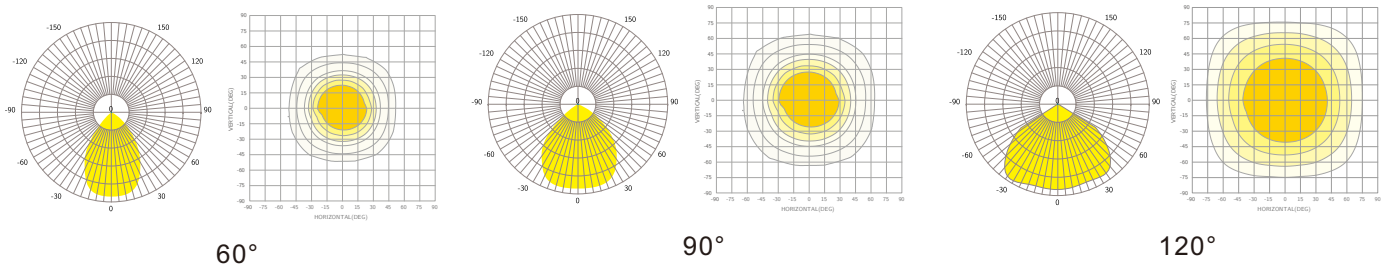

WIN UFO SERIES

UFO LED HIGH BAY LIGHT 100W 150W

- Light Source: Osram 2835
- Input Volt: 100-277Vac
- Beam Angle: 60° / 90° / 120°
- Color Temp: 3000K-6000K
- High luminaire efficiency up to 160Lm/w
- Mounting Height: 8-15meter
- Housing is made of die casting aluminum ADC12
- 5 years warranty

Technical Specifications

Part Number	WIN-UFO-4000K-100	WIN-UFO-4000K-150	WIN-UFO-4000K-150-AD
Watt	100W	150W	150W/120W/100W
Efficiency	160Lm/w±5%	160Lm/w±5%	160Lm/w±5%
Dimensions (mm)	Dia254.5xH54.2	Dia254.5xH54.2	Dia254.5xH54.2
Lumen	16,000Lm	24,000Lm	24,000Lm/19,200Lm/16,000Lm
CRI	>80	>80	>80
Driver (Non-Dimmable)	Moso / Sosen Driver	Moso / Sosen Driver	Moso / Sosen Driver
Driver (Dimmable)	Moso / Sosen Driver	Moso / Sosen Driver	Moso / Sosen Driver

* 3000K/Milky Cover are 15-20% lumen less compared to 5000K

Beam Angle