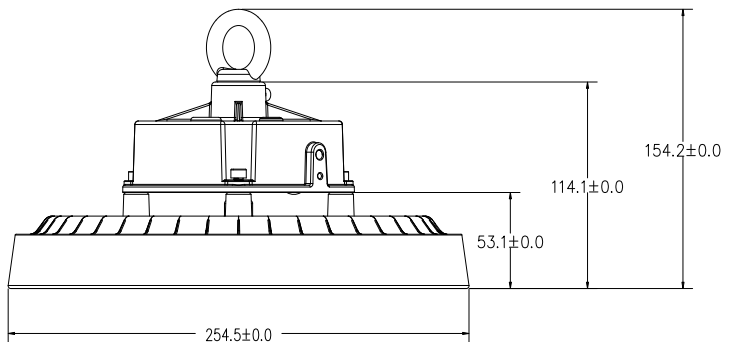

High luminaire efficiency up to **160Lm/w**
Mounting Height: 8-15meter

IP65 AND IK10 PROTECTION RATE

Use high-quality aluminium case, Housing is made of Die Casting Aluminum ADC12 elaborate processing, good heat radiation effect, waterproof grade IP65 and IK10 rating of anticollision.

WIN UFO SERIES

▼ Features

1. High luminaire efficiency up to 160Lm/w
2. Mounting Height: 8-15meter
3. IP65 and IK10 protection rate
4. 5 years warranty
5. Housing is made of die casting aluminum ADC12
6. ETL cETL DLC Premium TUV CB SAA IECEE LM79 LM80.

▼ Dimensions

WIN UFO SERIES

UFO LED HIGH BAY LIGHT 100W 150W

- Light Source: Osram 2835
- Input Volt: 100-277Vac
- Beam Angle: 60° / 90° / 120°
- Color Temp: 3000K-6000K
- High luminaire efficiency up to 160Lm/w
- Mounting Height: 8-15meter
- Housing is made of die casting aluminum ADC12
- 5 years warranty